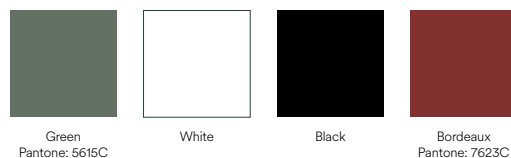

Laquered MDF body