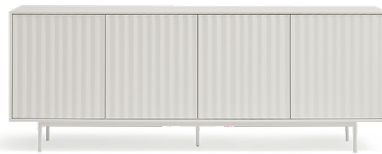

# Sierra Sideboard

Sierra collection is inspired by the mountainous depths, which perception of the volumes is influenced by the light fluctuations.

Sierra's singularity is the serrated texture, a distinctive feature of the collection. This range is realised MDF in various colours, allowing each piece of furniture to adapt to any kind of interior.

Designed by Cambres Design

Measures

Models

12856\_TE

12855\_TE

15982\_TE

Finishes

Legs structure

White

Black

Light gray  
Pantone: 421C

Laquered MDF body

White

Black

Light gray  
Pantone: 421C

Downloads

More from the collection

Sideboard

TV Bench

TV Bench

Cabinet

Sideboard

Bedside table

Teulat seeks to create unique spaces providing personal and intimate comfort to transform a house into a true home, converting spaces where we inhabit into places where we live.