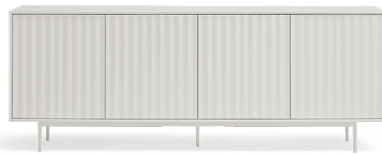

Sierra Sideboard

Sierra collection is inspired by the mountainous depths, which perception of the volumes is influenced by the light fluctuations.

Sierra's singularity is the serrated texture, a distinctive feature of the collection. This range is realised MDF in various colours, allowing each piece of furniture to adapt to any kind of interior.

Designed by Cambres Design

Measures

Models

12856_TE

12855_TE

15982_TE

Finishes

Legs structure

White

Black

Light gray
Pantone: 421C

Laquered MDF body

White

Black

Light gray
Pantone: 421C

Downloads