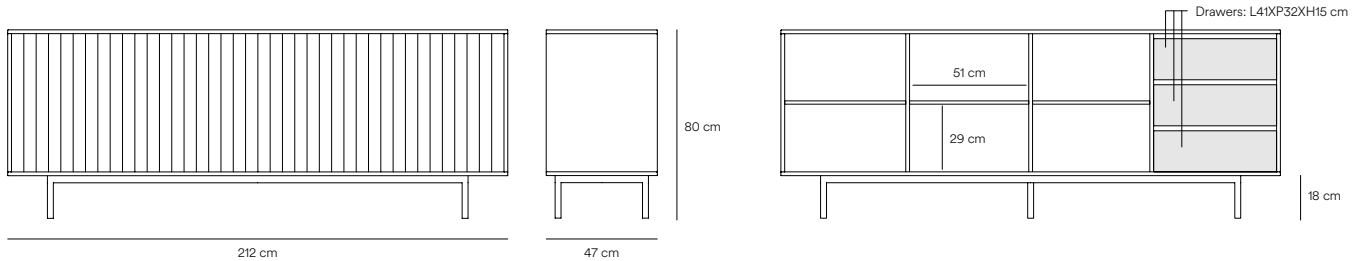

Sierra Sideboard

Sierra collection is inspired by the mountainous depths, which perception of the volumes is influenced by the light fluctuations.

Sierra's singularity is the serrated texture, a distinctive feature of the collection. This range is realised MDF in various colours, allowing each piece of furniture to adapt to any kind of interior.

Designed by Cambres Design

Measures

Models

12856_TE

12855_TE

15982_TE

Finishes

Legs structure