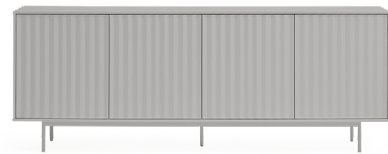

Designed by Cambres Design

Measures

Models

12856_TE

12855_TE

15982_TE

Finishes

Legs structure

White

Black

Light gray
Pantone: 421C

Laquered MDF body

White

Black

Light gray
Pantone: 421C

Downloads