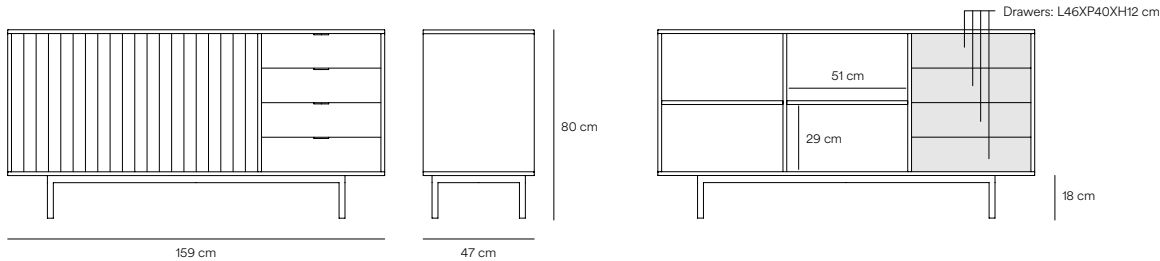

Sierra Sideboard

Sierra collection is inspired by the mountainous depths, which perception of the volumes is influenced by the light fluctuations.

Sierra's singularity is the serrated texture, a distinctive feature of the collection. This range is realised MDF in various colours, allowing each piece of furniture to adapt to any kind of interior.

Designed by Cambres Design

Measures

Models

12752_TE

12754_TE

12754_TE

Finishes

Legs structure