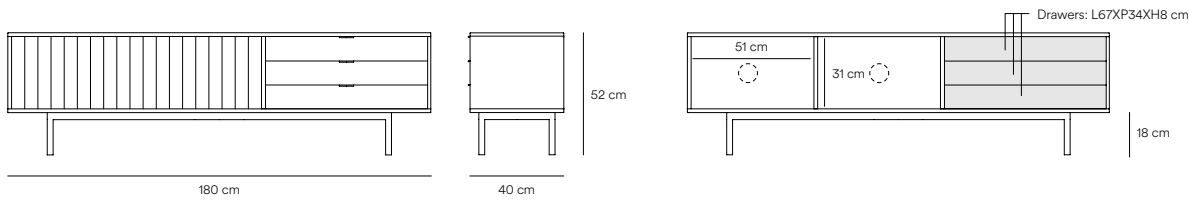

# Sierra TV Bench 2

Sierra collection is inspired by the mountainous depths, which perception of the volumes is influenced by the light fluctuations.

Sierra's singularity is the serrated texture, a distinctive feature of the collection. This range is realised MDF in various colours, allowing each piece of furniture to adapt to any kind of interior.

Designed by Cambres Design

Measures

Models

12764\_TE

12766\_TE

15984\_TE

Finishes

Legs structure