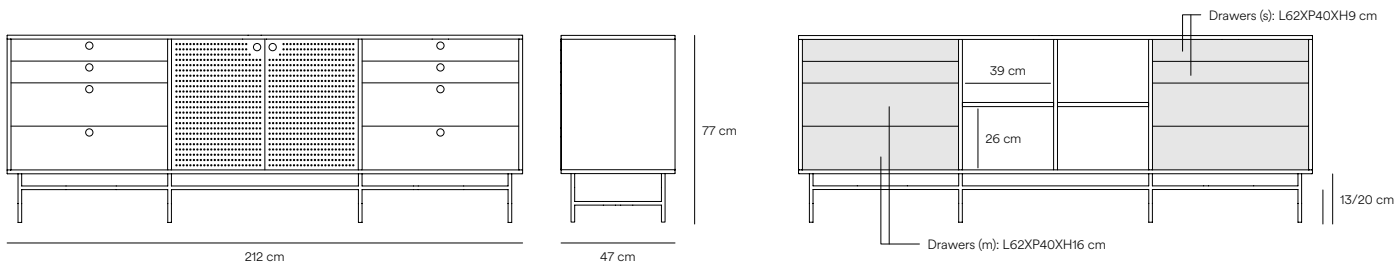

The perforated metallic doors of Punto add to its singular character and personality. Its modern lines emphasizes the strength of the industrial avant-gardism to adapt to the most actual spaces.

Designed by Cambres Design

Measures

Models