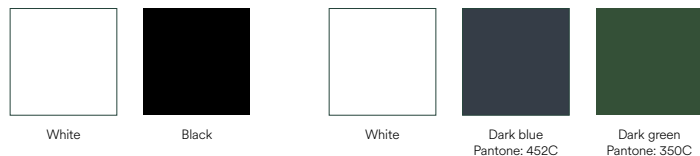

Designed by Cambres Design

Measures

Models

Finishes

Metallic leg's structure and doors

Laquered MDF body

Downloads

Fact sheet 358,31 KB ↓