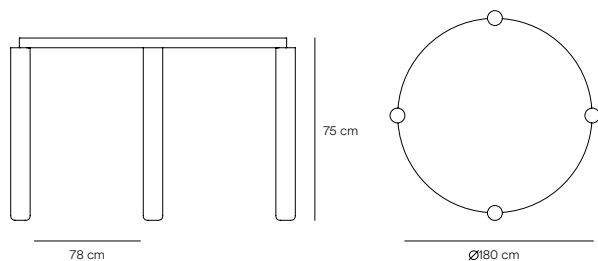

Atlas Table

Simulating to remain in a constant balance, the Atlas table is a robust and resistant piece of furniture, where contrasts appearances and concepts coexist in it, giving it a unique appeal.

Atlas round table has 4 legs with a slight offset, cylindrical shape, which support the rectangular top.

Designed by Cambres Design

Measures

Models

13712_TE

13713_TE

Finishes

Estructura patas. Solid wood

Table top. Ash veneer