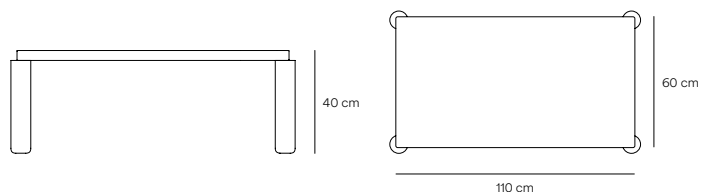

Atlas Coffee table

Simulating to remain in a constant balance, the Atlas table is a robust and resistant piece of furniture, where contrasts appearances and concepts coexist in it, giving it a unique appeal.

Atlas coffee table has 4 legs with a slight offset, cylindrical shape, which support the rectangular top.

Designed by Cambres Design

Measures

Models

13714_TE

13715_TE

Finishes

Legs' structure Solid wood