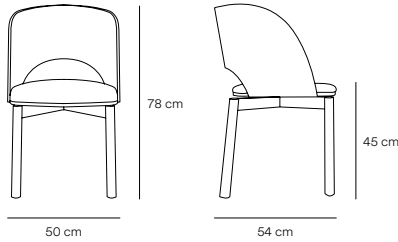

# Dam Chair

Dam is a reinterpretation of the archetype of plywood structure chairs from a modern and contemporary perspective.

Dam offering perfectly proportioned dimensions and a robust construction, comes out as a versatile piece, adapting to any types of interiors.

Designed by Stefan Schöning

Measures

Models

13667\_TE

13668\_TE

13666\_TE

13647\_TE

Finishes