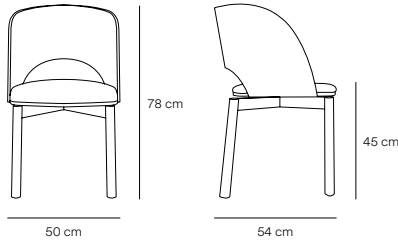

Dam Chair

Dam is a reinterpretation of the archetype of plywood structure chairs from a modern and contemporary perspective.

Dam offering perfectly proportioned dimensions and a robust construction, comes out as a versatile piece, adapting to any types of interiors.

Designed by Stefan Schöning

Measures

Models

13667_TE

13668_TE

13666_TE

13647_TE

Finishes