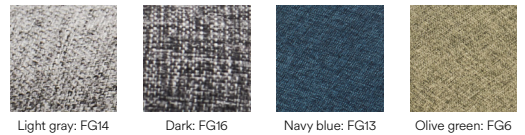

Downloads

Fact sheet 420,36 ↓

Images 25,36 MB ↓

File 3ds 533,80 KB ↓

File obj 1.34 MB ↓

Samples

Teulat supplies samples of all the finishes. Contact us at design@teulat.es for more information.