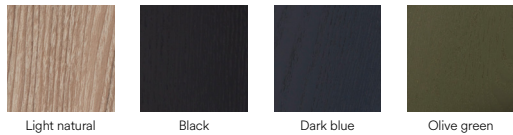

Finishes

Wooden structure

Upholstered

100% polyester

Teulat offers tailored upholstery for this product. Contact us at design@teulat.es for more information.