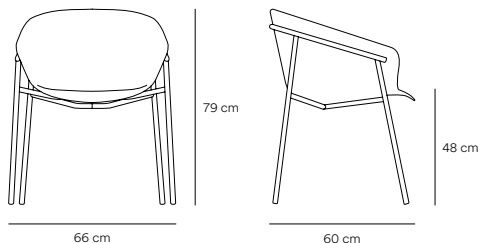

Hug Chair

Hug is distinguished by how its metallic structure hugs the upholstered body. The body is wide and comfortable, making it the perfect chair to extend conversations or dinner with friends.

Hug is designed for contemporary houses, its multiple finishes offer a wide range of possibilities.

Designed by Cambres Design

Measures

Models

Finishes

Downloads

Fact sheet 292,77 KB ↓

Images 16,83 MB ↓

File 3ds 1,86 MB ↓