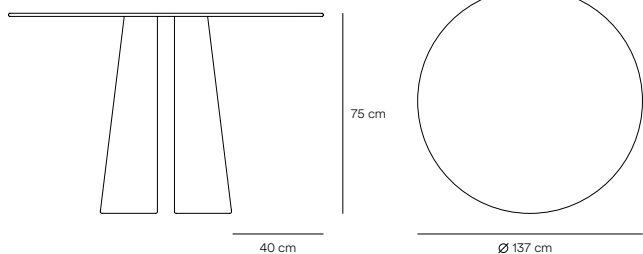

# Cep Table

Cep table set, is simple and minimalist, where the outmost of the construction process of the pieces have been sought: the curved wood.

With only two symmetrical parts, Cep's base is generated on which the top board rests, creating simple tables that highlight the nobility of the wood and caring details of this collection.

Designed by Cambres Design

Measures

Models

Finishes

Legs structure. Ash veneer

Table top. Ash veneer

Downloads

**Fact sheet** 218,61 KB ↓