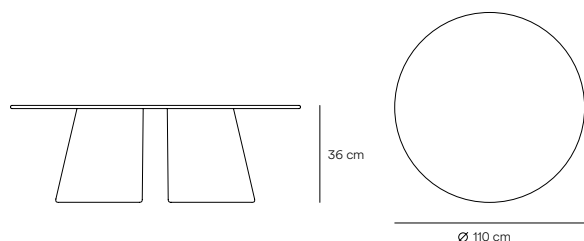

With only two symmetrical parts, Cep's base is generated on which the top board rests, creating simple tables that highlight the nobility of the wood and caring details of this collection.

Designed by Cambres Design

Measures

Models