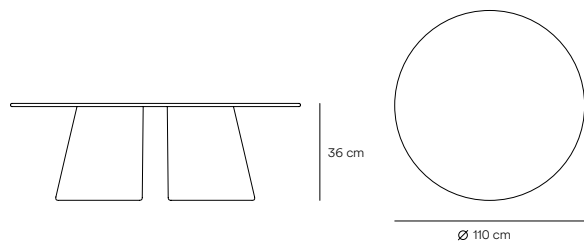

With only two symmetrical parts, Cep's base is generated on which the top board rests, creating simple tables that highlight the nobility of the wood and caring details of this collection.

Designed by Cambres Design

Measures

Models