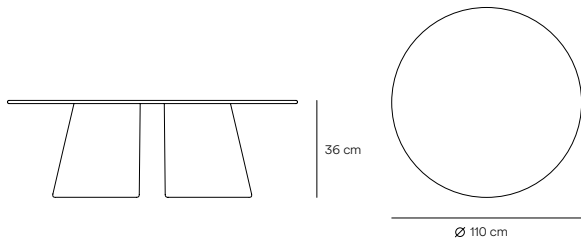

With only two symmetrical parts, Cep's base is generated on which the top board rests, creating simple tables that highlight the nobility of the wood and caring details of this collection.

Designed by Cambres Design

Measures

Models