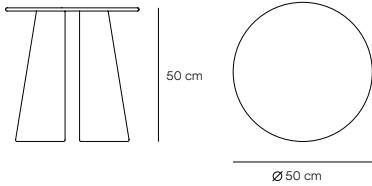

# Cep Side table

Cep table set, is simple and minimalist, where the outmost of the construction process of the pieces have been sought: the curved wood.

With only two symmetrical parts, Cep's base is generated on which the top board rests, creating simple tables that highlight the nobility of the wood and caring details of this collection.

Designed by Cambres Design

Measures

Models

Finishes

Legs structure. Ash veneer

Table top. Ash veneer

Downloads

**Fact sheet** 376,55 KB ↓