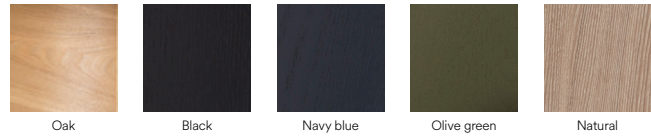

# Cep Side table

Cep table set, is simple and minimalist, where the outmost of the construction process of the pieces have been sought: the curved wood.

With only two symmetrical parts, Cep's base is generated on which the top board rests, creating simple tables that highlight the nobility of the wood and caring details of this collection.

Designed by Cambres Design

Measures

Models

Finishes

Legs structure. Ash veneer

Table top. Ash veneer

Downloads

**Fact sheet** 376,55 KB ↓