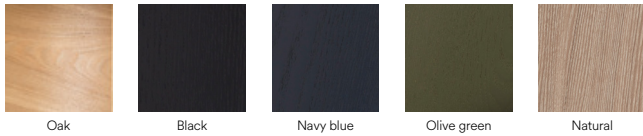

# Cep Side table

Cep table set, is simple and minimalist, where the outmost of the construction process of the pieces have been sought: the curved wood.

With only two symmetrical parts, Cep's base is generated on which the top board rests, creating simple tables that highlight the nobility of the wood and caring details of this collection.

Designed by Cambres Design

Measures

Models

Finishes

Legs structure. Ash veneer

Table top. Ash veneer

Downloads

**Fact sheet** 376,55 KB ↓