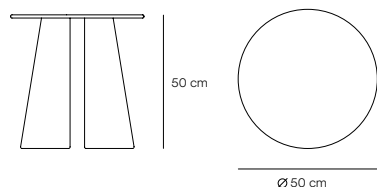

# Cep Side table

Cep table set, is simple and minimalist, where the outmost of the construction process of the pieces have been sought: the curved wood.

With only two symmetrical parts, Cep's base is generated on which the top board rests, creating simple tables that highlight the nobility of the wood and caring details of this collection.

Designed by Cambres Design

Measures

Models

Finishes

Legs structure. Ash veneer

Table top. Ash veneer

Downloads

**Fact sheet** 376,55 KB ↓