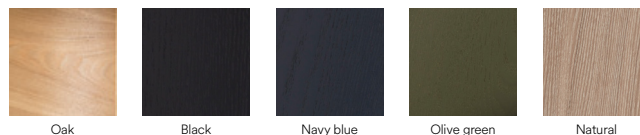

Cep Side table

Cep table set, is simple and minimalist, where the outmost of the construction process of the pieces have been sought: the curved wood.

With only two symmetrical parts, Cep's base is generated on which the top board rests, creating simple tables that highlight the nobility of the wood and caring details of this collection.

Designed by Cambres Design

Measures

Models

Finishes

Legs structure. Ash veneer

Table top. Ash veneer

Downloads

Fact sheet 376,55 KB ↓