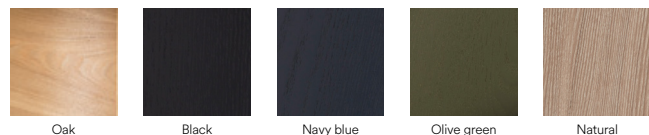

Cep Side table

Cep table set, is simple and minimalist, where the outmost of the construction process of the pieces have been sought: the curved wood.

With only two symmetrical parts, Cep's base is generated on which the top board rests, creating simple tables that highlight the nobility of the wood and caring details of this collection.

Designed by Cambres Design

Measures

Models

Finishes

Legs structure. Ash veneer

Table top. Ash veneer

Downloads

Fact sheet 376,55 KB ↓