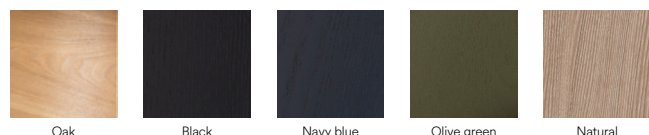

Cep Side table

Cep table set, is simple and minimalist, where the outmost of the construction process of the pieces have been sought: the curved wood.

With only two symmetrical parts, Cep's base is generated on which the top board rests, creating simple tables that highlight the nobility of the wood and caring details of this collection.

Designed by Cambres Design

Measures

Models

Finishes

Legs structure. Ash veneer

Table top. Ash veneer

Downloads

Fact sheet 376,55 KB ↓