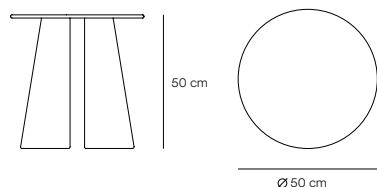

Cep Side table

Cep table set, is simple and minimalist, where the outmost of the construction process of the pieces have been sought: the curved wood.

With only two symmetrical parts, Cep's base is generated on which the top board rests, creating simple tables that highlight the nobility of the wood and caring details of this collection.

Designed by Cambres Design

Measures

Models

Finishes

Legs structure. Ash veneer

Table top. Ash veneer

Downloads

Fact sheet 376,55 KB ↓