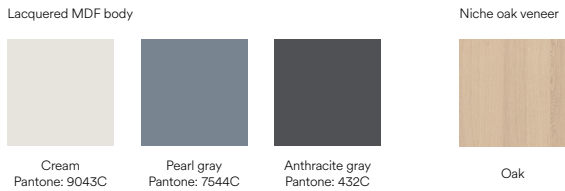

Designed by Cambres Design

Measures

Models

Finishes

Downloads

- Fact sheet 236,21 KB ↓
- File 3ds 249,16 KB ↓
- File obj 292,92 KB ↓

Samples

Teulat supplies samples of all the finishes. Contact us at [design@teulat.es](mailto:design@teulat.es) for more information.