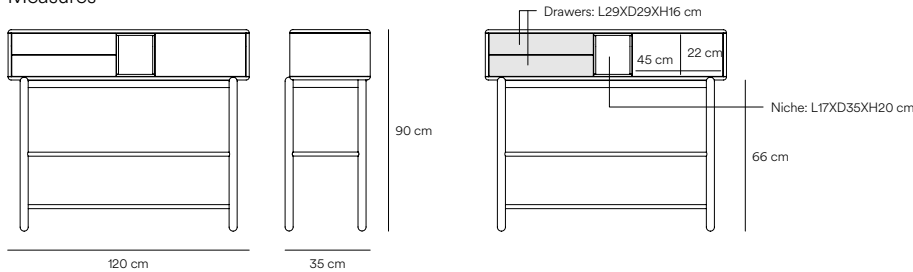

Designed by Cambres Design

Measures

Models

Finishes

Downloads

- Fact sheet 236,21 KB ↓
- File 3ds 249,16 KB ↓
- File obj 292,92 KB ↓

Samples

Teulat supplies samples of all the finishes. Contact us at [design@teulat.es](mailto:design@teulat.es) for more information.