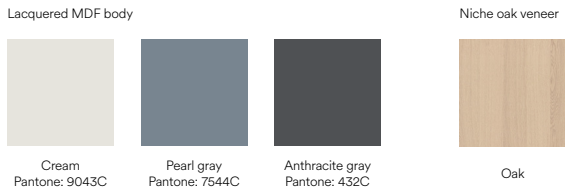

Corvo collection characteristic is a self integration without the need to introduce any other pieces of furniture, creating a much cleaner and neater appearance.

Designed by Cambres Design

Measures

Models

Finishes

Downloads

Fact sheet 236,21 KB ↓

File 3ds 249,16 KB ↓

File obj 292,92 KB ↓

Samples

Teulat supplies samples of all the finishes.
Contact us at design@teulat.es for more information.

More from the collection