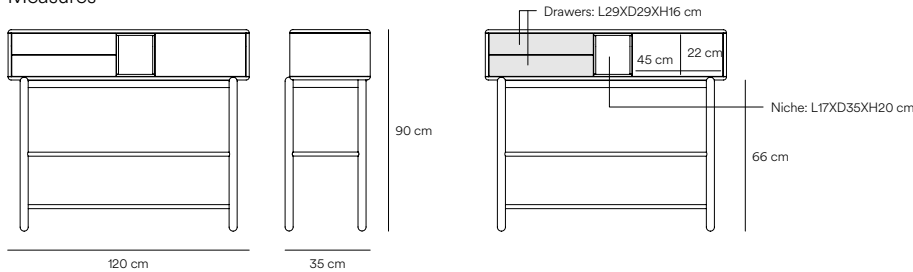

Designed by Cambres Design

Measures

Models

Finishes

Downloads

Fact sheet 236,21 KB ↓

File 3ds 249,16 KB ↓

File obj 292,92 KB ↓