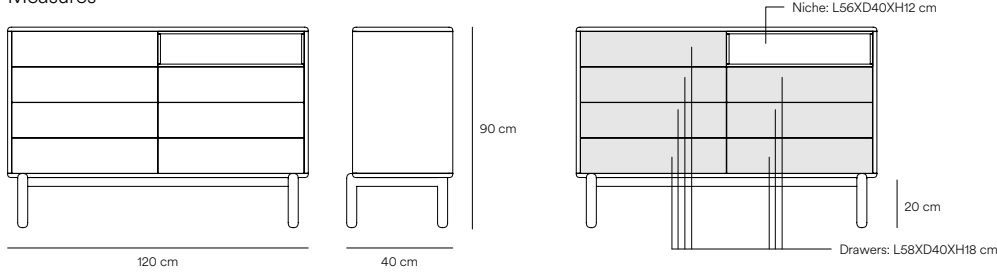

# Corvo Chest 2

The rounding edges along the entire perimeter of the furniture gives Corvo collection a soft and voluminous appearance.

Corvo collection characteristic is a self integration without the need to introduce any other pieces of furniture, creating a much cleaner and neater appearance.

Design by Cambres Design

Measures

Models

14778\_TE

14780\_TE

15969\_TE

Finishes

Laquered MDF body