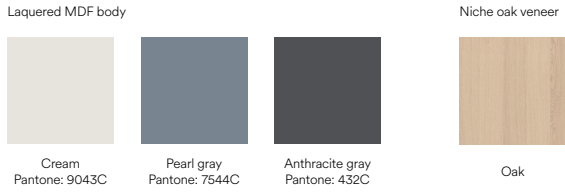

Design by Cambres Design

Measures

Models

Finishes

Downloads

- Fact sheet 227,69 KB ↓
- File 3ds 344,85 KB ↓
- File obj 403,90 KB ↓

Samples

Teulat supplies samples of all the finishes.  
Contact us at [design@teulat.es](mailto:design@teulat.es) for more information.