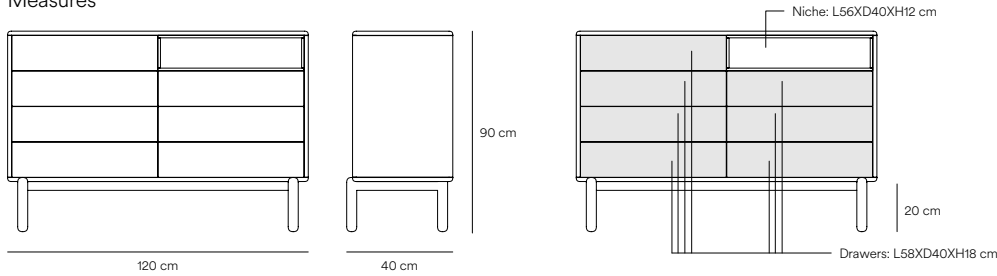

# Corvo Chest 2

The rounding edges along the entire perimeter of the furniture gives Corvo collection a soft and voluminous appearance.

Corvo collection characteristic is a self integration without the need to introduce any other pieces of furniture, creating a much cleaner and neater appearance.

Design by Cambres Design

Measures

Models

Finishes

Downloads

- Fact sheet 227,69 KB ↓
- File 3ds 344,85 KB ↓
- File obj 403,90 KB ↓

Samples

Teulat supplies samples of all the finishes.  
Contact us at [design@teulat.es](mailto:design@teulat.es) for more information.