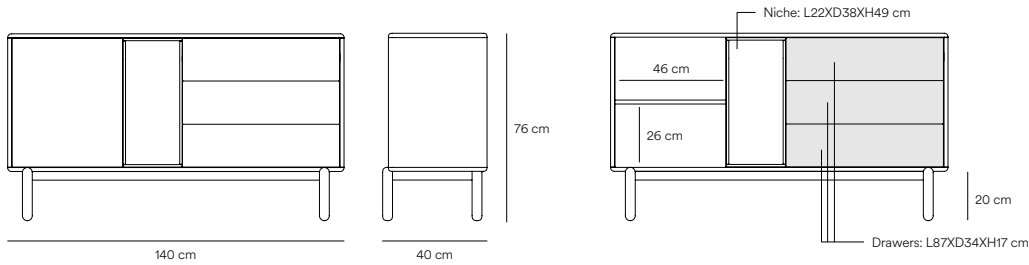

Corvo Sideboard 2

The rounding edges along the entire perimeter of the furniture gives Corvo collection a soft and voluminous appearance.

Corvo collection characteristic is a self integration without the need to introduce any other pieces of furniture, creating a much cleaner and neater appearance.

Designed by Cambres Design

Measures

Models

Finishes

Lacquered MDF body

Nicho chapa de roble

Downloads

Fact sheet 259,28 KB ↓