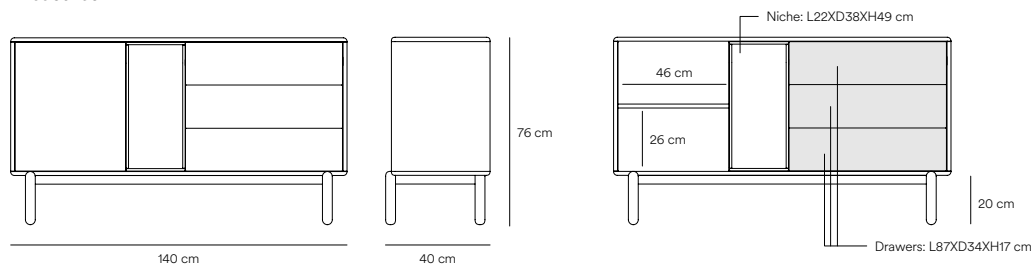

Corvo Sideboard 2

The rounding edges along the entire perimeter of the furniture gives Corvo collection a soft and voluminous appearance.

Corvo collection characteristic is a self integration without the need to introduce any other pieces of furniture, creating a much cleaner and neater appearance.

Designed by Cambres Design

Measures

Models

14783_TE

14784_TE

15965_TE

Finishes

Lacquered MDF body