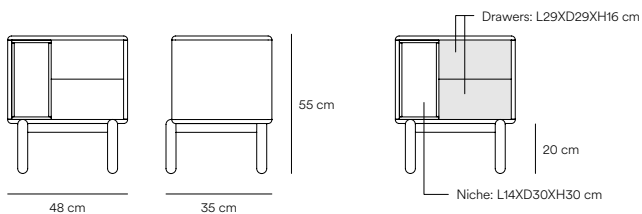

# Corvo Bedside table

The rounding edges along the entire perimeter of the furniture gives Corvo collection a soft and voluminous appearance.

Corvo collection characteristic is a self integration without the need to introduce any other pieces of furniture, creating a much cleaner and neater appearance.

Design by Cambres Design

Measures

Models

Finishes

Laquered MDF body

Cream  
Pantone: 9043C

Pearl gray  
Pantone: 7544C

Anthracite gray  
Pantone: 432C