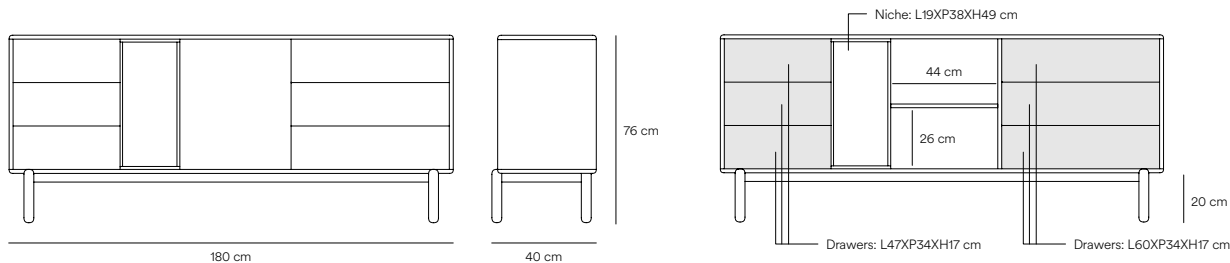

Corvo Sideboard

The rounding edges along the entire perimeter of the furniture gives Corvo collection a soft and voluminous appearance.

Corvo collection characteristic is a self integration without the need to introduce any other pieces of furniture, creating a much cleaner and neater appearance.

Design by Cambres Design

Measures

Models

13724_TE

13725_TE

15964_TE

Finishes

Laquered MDF body