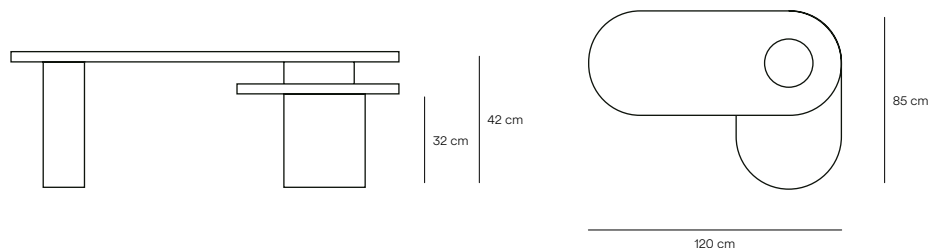

Designed by Morten Georgsen

Measures

Models

16047\_TE

16046\_TE

16045\_TE

Finishes

Legs structure. Solid wood