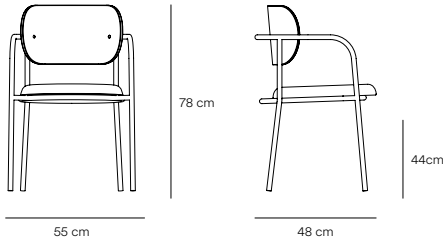

Designed by Clap Studio

Measures

Models

Finishes

|   |   |  |   |
|---|---|--|---|
| <p>Metallic structure</p>  <p>Black</p> | <p>Upholstery</p> <p>MICA by Gabriel<br/>97% post-consumer recycled polyester/<br/>3% polyester<br/>60,000 martindale<br/>Flammability BS EN 1021 1&amp;2 Cigarette<br/>and Match, CA TB 117-2013</p> <p>Teulat offers tailored upholstery for this product. Contact us at <a href="mailto:design@teulat.es">design@teulat.es</a> for more information.</p> | <p>Backrest</p>  <p>Mica 60000</p>  <p>Oak</p>  <p>Black</p>  <p>Light natural</p> | <p>Environmental STANDARD 100 by OEKO-TEX®,<br/>EU Ecolabel. (Mica)</p> |
|---|---|--|---|