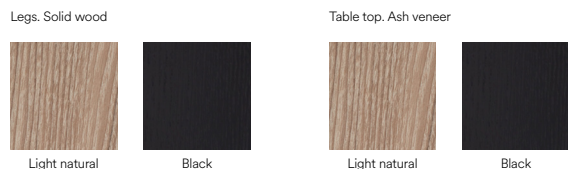

Design by Cambres Design

Measures

Models

Finishes

Downloads

**Fact sheet** 141 KB ↓

**File 3ds** 409 KB ↓

**File obj** 299 KB ↓