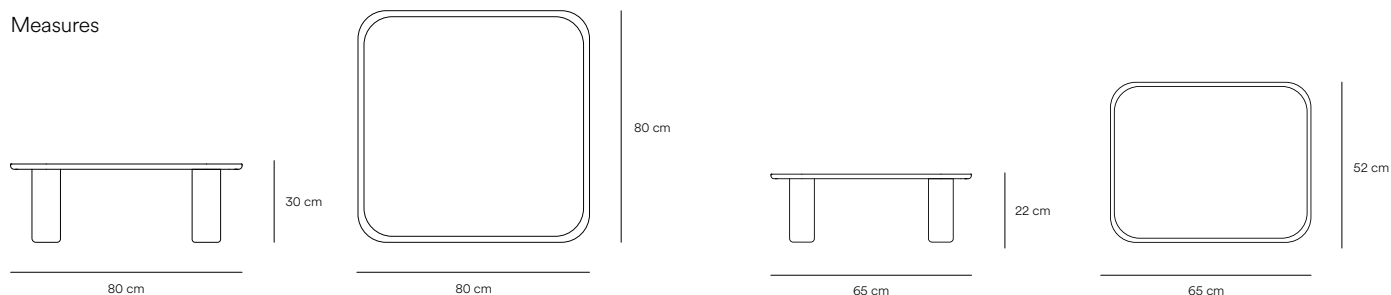

# Nest Nesting tables

Nest is a table set designed to adapt and change with the space and the moments we live in it.

Nest design stands out for its simplicity and rounded details, giving prominence to the natural materials that are made of.

Design by Cambres Design

Measures

Models

Finishes

Downloads

**Fact sheet** 141 KB ↓

**File 3ds** 409 KB ↓

**File obj** 299 KB ↓