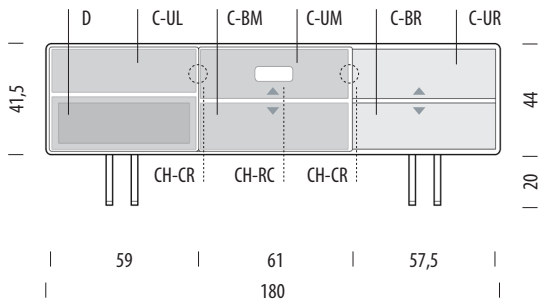

## Basic info

**Design** Mustafa Čohadžić

**Product size** W: 180, D: 45, H: 64

**Packaging** W: 183, D: 54, H: 50

**Volume** 0,49 m<sup>3</sup>

**Net weight** 58,3 kg

**Gross weight** 62,3 kg

**Pull-out shelf**  
(between C-UL and D)

### Pull-out shelf

Internal storage	Width	Depth	Height
C-L (15" notebook size)	39	30	1
C-RC	10	20	1
C-CR	Ø7		1

▲ Shelves indicated with triangle arrows are height-adjustable and removable.