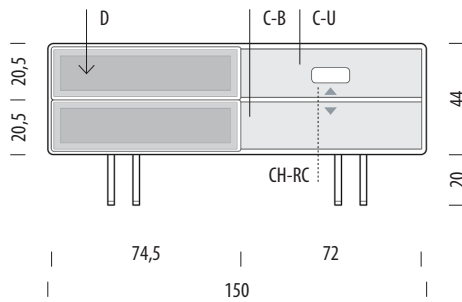

## Basic info

**Design** Mustafa Čohadžić

**Product size** W: 150, D: 45, H: 64

**Packaging** W: 153, D: 54, H: 50

**Volume** 0,41 m<sup>3</sup>

**Net weight** 48,5 kg

**Gross weight** 52,5 kg

### Item no. 19C

Assembly 15 min / 2 persons

Internal storage	Width	Depth	Height
D	68	34,5	12
C-U	72	40	19/22,5
C-B	72	40	15/18,5
CH-RC	14		5

- ▲ Shelves indicated with triangle arrows are height-adjustable and removable.