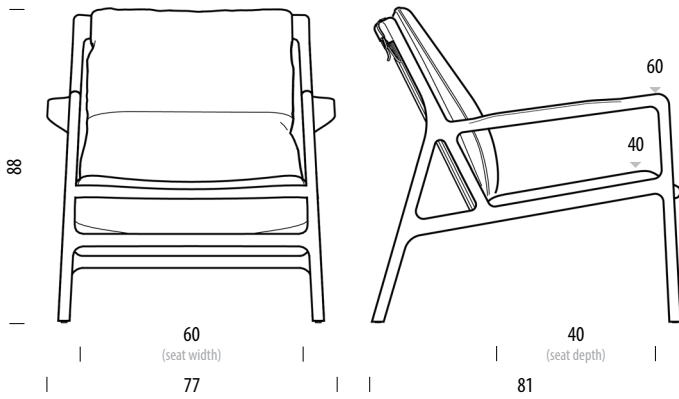

Dimensions (tolerances)

The dimensions shown are indicative, they may vary due to the natural properties of wood, season, or manufacturing processes. Deviations from the specified size may occur, usually no more than 1 cm.

For all additional inquiries regarding Dedo Easy Chair please feel free to [contact us](#).

Dedo Easy Chair

Base Solid oak, Seat / backrest Upholstered

Version: 24-11-2022

Basic info

Design Salih Teskeredžić

Product size W: 77, D: 81, H: 88

Packaging W: 81, D: 86, H: 95

Volume 0,66 m³

Net weight 11,6 kg

Gross weight 15 kg

Item no. 541

Assembled product

Dimensions	Width	Depth	Height
Seat	60	49	40
Armrest			60