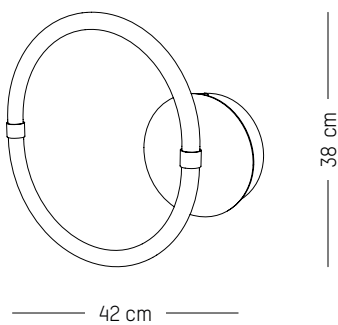

H: 82 cm | 33 inch

Weight: 15 kg | 33 lb

PACKAGING :

L: 86,7 cm | 34.1 inch

W: 115 cm | 45.3 inch

H: 58 cm | 26.8 inch

Weight: 17 kg | 37.5 lb

Quintuple pendant system

110-120 V 60 HZ

Wall Lamp 0

-

L: 42 cm | 16.5 inch

D: 7 cm | 2.8 inch

H: 38 cm | 14.9 inch

Weight: 1,4 kg | 3.1 lb

PACKAGING :