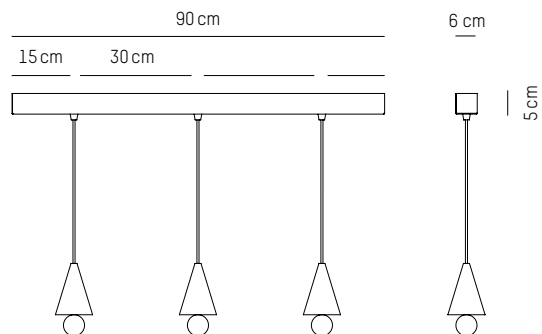

Linear canopy

5 PCS XS CHERRY PENDANT

L: 90 cm | 35.4 inch
W: 6 cm | 2.4 inch
H: 5 cm | 1.9 inch
Weight: 3,9 kg | 8.6 lb

PACKAGING :

Type: Carton box
L: 91 cm | 35.8 inch
W: 17 cm | 6.6 inch
H: 27 cm | 10.6 inch