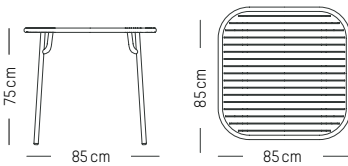

Jade green

Glass green

Yellow

Square table

-

L: 85 cm | 33.5 inch
W: 85 cm | 33.5 inch
H: 75 cm | 29.5 inch
Weight: 12 kg | 26.5 lb

PACKAGING :

packaging tabletop
L: 86 cm | 33.9 inch
W: 86 cm | 33.9 inch
H: 5 cm | 2 inch
Weight: 10 kg | 22 lb