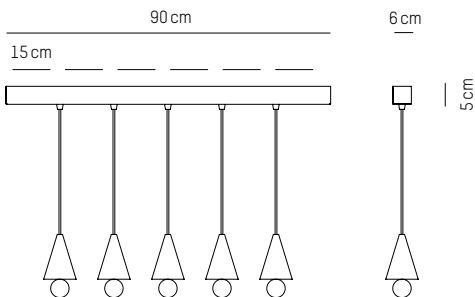

Linear canopy

5 PCS XS CHERRY PENDANT

L: 90 cm | 35.4 inch
W: 6 cm | 2.4 inch
H: 5 cm | 1.9 inch
Weight: 3,9 kg | 8.6 lb

PACKAGING :

Type: Carton box
L: 91 cm | 35.8 inch
W: 17 cm | 6.6 inch
H: 27 cm | 10.6 inch