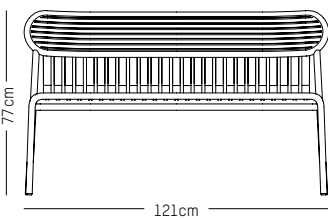

Yellow

Bench

L: 121 cm | 47.7 inch
W: 49 cm | 19.3 inch
H: 77 cm | 30.3 inch (back)
H: 40 cm | 15.7 inch (seat)
Weight: 11 kg | 24.2 lb

PACKAGING :

L: 130 cm | 51.2 inch
W: 55 cm | 21.6 inch
H: 83 cm | 32.7 inch
Weight: 14 kg | 30.9 lb