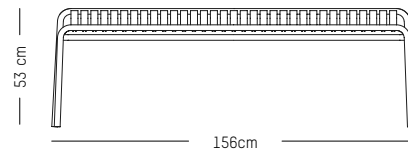

Bench

L: 121 cm | 47.7 inch
W: 49 cm | 19.3 inch
H: 77 cm | 30.3 inch (back)
H: 40 cm | 15.7 inch (seat)
Weight: 11 kg | 24.2 lb

PACKAGING :

L: 130 cm | 51.2 inch
W: 55 cm | 21.6 inch
H: 83 cm | 32.7 inch
Weight: 14 kg | 30.9 lb

Stackable

Bench without back

L: 156 cm | 61.4 inch
W: 50 cm | 19.7 inch
H: 45 cm | 15.8 inch (seat)
Weight: 8 kg | 17.6 lb

PACKAGING :

L: 160 cm | 63 inch
W: 55 cm | 21.6 inch
H: 83 cm | 32.7 inch
Weight: 11 kg | 24.3 lb

Stackable