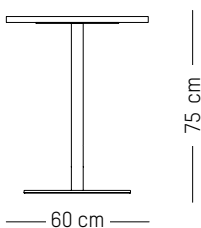

Square bistro small

-

L: 60 cm | 23.6 inch

W: 60 cm | 23.6 inch

H: 75 cm | 29.5 inch

Weight: 21,7 kg | 47.9 lb

PACKAGING :

L: 80 cm | 31,5 inch

L: 65 cm | 25,6 inch

H: 7 cm | 2.8 inch

Weight: 23 kg | 51 lb

Assembly