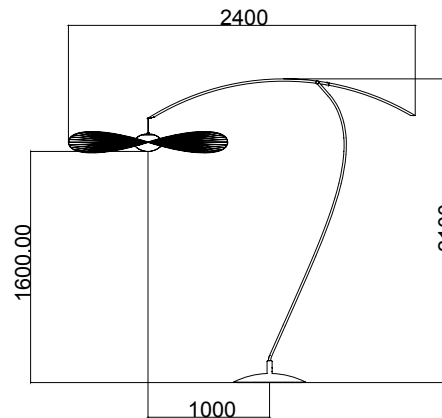

Low position

L (max): 240 cm | 95 inch
W: 167 cm | 65.7 inch
Ø: 110 cm | 43.3 inch
H (max): 230 cm | 91 inch
Weight: 20 kg | 44 lb

PACKAGING :

Carton box 1

L: 234 cm | 92.1 inch
W: 51,7 cm | 20.3 inch
H: 15,7 cm | 6.2 inch
Weight: 25 kg | 55.1 lb

Carton box 2

L: 72 cm | 28.3 inch
W: 72 cm | 28.3 inch
H: 22 cm | 8.6 inch
Weight: 2 kg | 4.4 lb