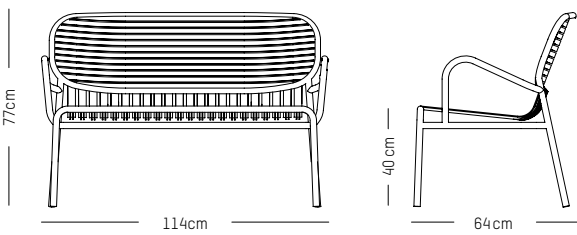

Compliant with EN 581-1 ; EN581 -2 for Contract Use

2 seater sofa

-

L: 113,5 cm | 44.5 inch
W: 64 cm | 24.2 inch
H: 78.5 cm | 31 inch (back)
H: 40 cm | 15.7 inch (seat)
Weight: 9 kg | 19.8 lb

PACKAGING :

L: 70 cm | 27.6 inch
W: 120 cm | 47.2 inch
H: 83 cm | 32.7 inch
Weight: 12 kg | 26.5 lb