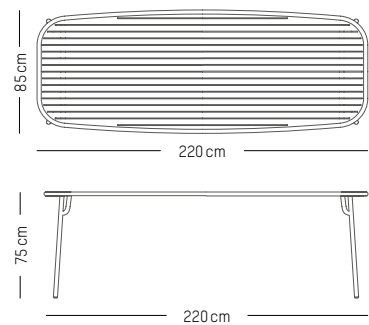

Rectangular table large

-

W: 85 cm | 33.5 inch
L: 220 cm | 86.6 inch
H: 75 cm | 29.5 inch
Weight: 27 kg | 59.5 lb

PACKAGING :

packaging table top
L: 222 cm | 87.4 inch
W: 88 cm | 34.6 inch
H: 5 cm | 2 inch
Weight: 27 kg | 59.5 lb

packaging legs (x2)
L: 19 cm | 7.5 inch
W: 19 cm | 7.5 inch
H: 80 cm | 31.5 inch
Weight: 4 kg | 8.9 lb

Assembly