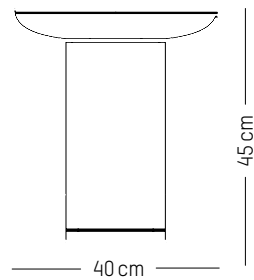

Small

-

D: 40 cm | 15.7 inch
H: 45 cm | 17.5 lb
Weight: 8 kg | 17.6 lb

PACKAGING :

Type: Carton box
L: 52 cm | 20.5 inch
W: 52 cm | 20.5 inch
H: 50 cm | 19.7 inch
Weight: 10 kg | 22 lb