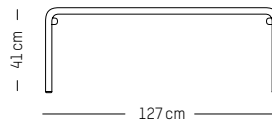

ORIGIN

China

Coffee table

W: 60 cm | 23.6 inch
L: 69 cm | 27.2 inch
H: 32 cm | 12.6 inch
Weight: 4 kg | 8.8 lb

PACKAGING :

L: 72 cm | 28.3 inch
W: 72 cm | 28.3 inch
H: 35 cm | 13.8 inch
Weight : 5 kg | 11 lb