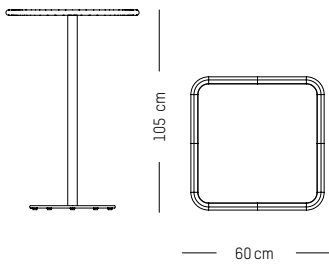

L: 73 cm | 29 inch
W: 73 cm | 29 inch
H: 78 cm | 30.7 inch
Weight: 12 kg | 26.5 lb

Assembly

WEEK - END

STUDIO BRICHET ZIEGLER

2019

Black White Blue Burgundy

Blush Terracotta Jade green Glass green

Yellow