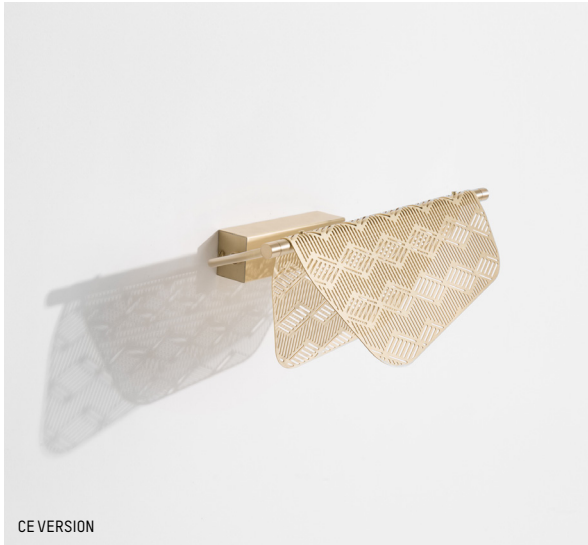

MEDITERRANEA

NOÉ DUCHAUFOUR-LAWRANCE

2016

Wall lamp

-

MATERIALS

Brushed or painted brass
Lighting system: integrated LED

COLORS

Brushed brass, White, Black

ORIGIN

France

TECHNICAL SPECIFICATIONS

LED input:
324 lumens

EUROPE

UK

Power

220-240 V 50-60HZ

Power

220-240 V 50-60 HZ

L: 34 cm | 13.4 inch
D: 20 cm | 7.9 inch
H: 15 cm | 5.9 inch
Weight: 1 kg | 2.2 lb

PACKAGING :

Type: Carton box
L: 42 cm | 16.5 inch
W: 32 cm | 12.6 inch
H: 24 cm | 9.5 inch
Weight: 2,1 kg | 4.6 lb

* While stocks last