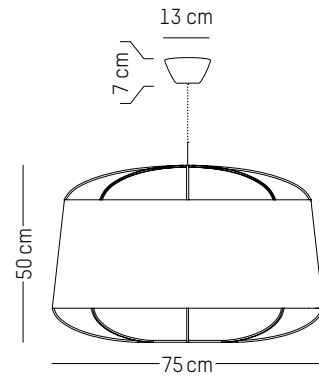

Grillo S

-

Ø: 23 cm | 9.1 inch
D: 10 cm | 3.9 inch
Cable length: 300 cm | 118 inch
Weight: 0,3 kg | 0.7 lb

PACKAGING :

Type: Carton box
L: 28 cm | 11 inch
W: 28 cm | 11 inch
H: 15 cm | 5.9 inch
Weight: 0,9 kg | 2 lb

-

Ø: 22 cm | 8.7 inch
H: 42 cm | 16.5 inch
Weight: 0,4 kg | 0.9 lb
Cable length: 250 cm | 99 inch or
on demand: 1000 cm | 394 inch

PACKAGING :

Type: Carton box
L: 27,5 cm | 10.8 inch
W: 27,5 cm | 10.8 inch
H: 48,5 cm | 19.1 inch
Weight: 1,3 kg | 2.9 lb

Medium

-

Ø: 47 cm | 18.5 inch
H: 60 cm | 23.6 inch
Weight: 0,8 kg | 1.8 lb
Cable length: 250 cm | 99 inch or
on demand: 1000 cm | 394 inch

PACKAGING :

Type: Carton box
L: 52,5 cm | 20.7 inch
W: 52,5 cm | 20.7 inch
H: 66,5 cm | 26.2 inch
Weight: 3,5 kg | 7.7 lb