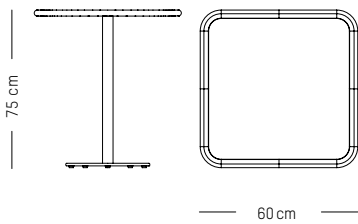

packaging legs (x2)
L: 19 cm | 7.5 inch
W: 19 cm | 7.5 inch
H: 80 cm | 31.5 inch
Weight: 4 kg | 8.9 lb

Assembly

WEEK - END

STUDIO BRICHET ZIEGLER

2019

Square bistro table

L: 60 cm | 27.5 inch
W: 60cm | 27.5 inch
H: 75 cm | 29.5 inch
Weight: 11 kg | 24.2 lb