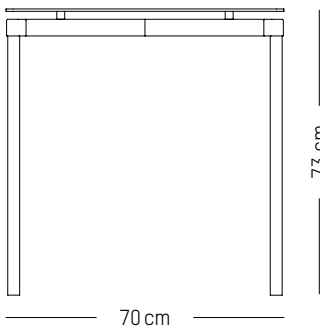

-

L: 51cm | 20 inch
D: 51 cm | 20 inch
H: 92 cm | 36 inch
H (seat): 75 cm | 29.5 inch
Weight: 4,5 kg | 9.9 lb

PACKAGING :

L: 53 cm | 20.87 inch
W: 53 cm | 20.87 inch
H: 93 cm | 36. inch
Weight: 6,5 kg | 14.3 lb

High stool

-

L: 49cm | 19.3 inch
D: 49 cm | 19.3 inch
H: 81 cm | 31.9 inch
H (seat): 65 cm | 25.6 inch
Weight: 4,1 kg | 9.1 lb

PACKAGING :

L: 53 cm | 20.9 inch
W: 53 cm | 20.9 inch
H: 83 cm | 32.7 inch
Weight : 4.1 kg | 9.1 lb

Square table

-

L: 70cm | 28 inch

D: 70 cm | 28 inch

H: 73 cm | 29 inch

Weight: 14,5 kg | 32 lb

PACKAGING :

L: 90 cm | 35.4 inch