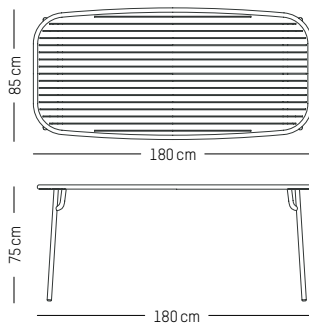

Rectangular table medium

-

W: 85 cm | 33.5 inch
L: 180 cm | 70.9 inch
H: 75 cm | 29.5 inch
Weight: 22,3 kg | 49.2 lb

PACKAGING :

packaging table top
L: 182 cm | 71.7 inch
W: 88 cm | 34.6 inch
H: 5 cm | 2 inch
Weight: 22 kg | 48.5 lb

packaging legs (x2)
L: 19 cm | 7.5 inch
W: 19 cm | 7.5 inch
H: 80 cm | 31.5 inch
Weight: 4 kg | 8.9 lb

Assembly