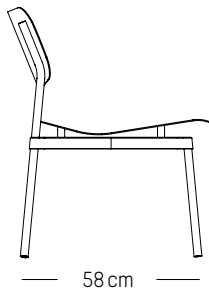

W: 52 cm | 20.5 inch

H: 11 cm | 4.3 inch

Weight: 3 kg | 6.6 lb

Large

-

Ø: 60 cm | 26.6 inch

D: 5 cm | 2 inch

Weight: 7 kg | 15.4 lb

Compliant with EN 581-1 ; EN581-2 for Contract use

71 cm

40 cm

Lounge armchair

-

L: 61cm | 24 inch

D: 58 cm | 23 inch

H: 71 cm | 28 inch