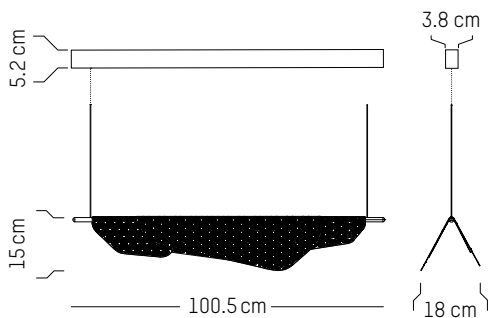

Power

220-240 V 50-60HZ

Power

220-240 V 50-60 HZ

Small

-

L: 100,5 cm | 39.6 inch
W: 18 cm | 7.1 inch
H: 15 cm | 5.9 inch
Cable length: 200 cm | 79 inch
Weight: 4 kg | 8.8 lb

PACKAGING :