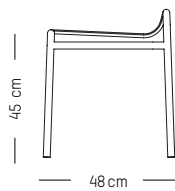

Blush

Terracotta

Jade green

Glass green

Yellow

Stool

-

L: 53,3 cm | 21 inch
W: 58 cm | 22.8 inch
H: 53 cm | 20.9 inch
H (seat): 45 cm | 18 inch
Weight: 3 kg | 6.6 lb