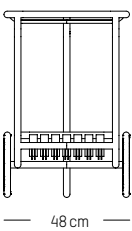

Trolley

-

W: 48 cm | 19 inch
L: 82 cm | 32.3 inch
H: 73 cm | 29 inch
Weight: 9 kg | 20 lb

PACKAGING :

L: 85 cm | 33.5 inch
W: 51 cm | 20.1 inch
H: 76 cm | 29.3 inch
Weight : 12 kg | 26.5 lb