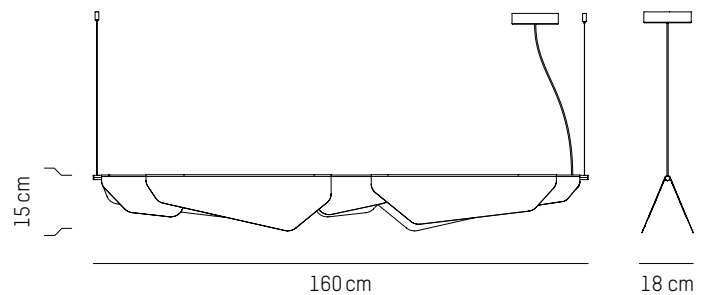

Large

L: 160 cm | 63 inch

W: 18 cm | 7.1 inch

H: 15 cm | 5.9 inch

Cable length: 200 cm | 79 inch

Weight: 6 kg | 13.2 lb

PACKAGING :

L: 167 cm | 65.7 inch

W: 25 cm | 9.9 inch

H: 30 cm | 11.8 inch

Weight: 7 kg | 15.4 lb

* While stocks last