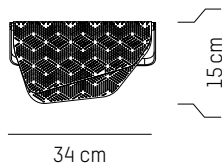

L: 34 cm | 13.4 inch
D: 20 cm | 7.9 inch
H: 15 cm | 5.9 inch
Weight: 1 kg | 2.2 lb

PACKAGING :

Type: Carton box
L: 42 cm | 16.5 inch
W: 32 cm | 12.6 inch
H: 24 cm | 9.5 inch
Weight: 2,1 kg | 4.6 lb

* While stocks last