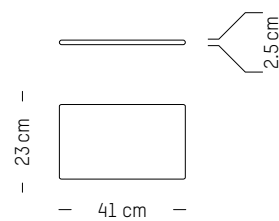

Suitable for outdoor use

Seat cushion

-

L: 41 cm | 16.1 inch
W: 34 cm | 13.4 inch
H: 2,5 cm | 1 inch
Weight: 0,5 kg | 1.1 lb

PACKAGING :

L: 45 cm | 17.7 inch
W: 45 cm | 17.7 inch
H: 5 cm | 2 inch
Weight: 1 kg | 2.2 lb