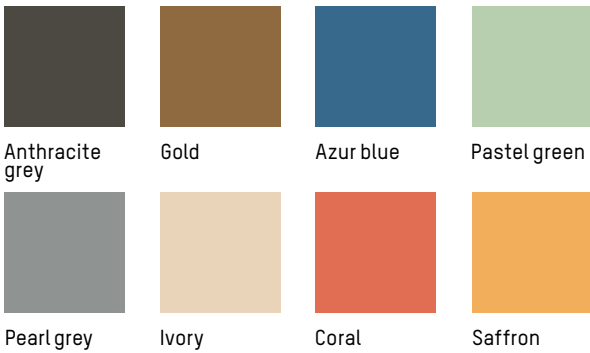

2017

FOR CONTRACT PROJECT WITH MINIMUM QUANTITY

Chair, Bridge & Armchair

MATERIALS

Aluminium, matte grained Anti UV powder coating for outdoor use

COLOURS

Anthracite grey, Gold, Azur blue, Pastel green, Pearl grey, Ivory, Coral, Saffron