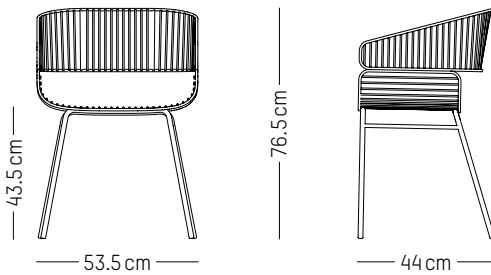

-

Ø: 80 cm | 31.5 inch

H: 75 cm | 29.5 inch

Weight: 22,4 kg | 49.4 lb

PACKAGING :

L: 80 cm | 31,5 inch

L: 85 cm | 33,5 inch

H: 7 cm | 2.8 inch

W: 60 cm | 23.6 inch

H: 75 cm | 29.5 inch

Weight: 21,7 kg | 47.9 lb

PACKAGING :

L: 80 cm | 31,5 inch

L: 65 cm | 25,6 inch

H: 7 cm | 2.8 inch

Weight: 23 kg | 51 lb

Round high

-

Ø: 60 cm | 23.6 inch
H: 105 cm | 41.34 inch
Weight: 20,6 kg | 45.4 lb

PACKAGING :

L: 110 cm | 43,3 inch
L: 65 cm | 25,6 inch
H: 7 cm | 2.8 inch
Weight: 22 kg | 48.5 lb

Assembly

Square high

-

COLORS

Black, Anthracite, White

ORIGIN

Europe

L: 53,5 cm | 21 inch
D: 44 cm | 17.3 inch
H: 76,5 cm | 30.1 inch
H (seat): 43,5 cm | 17.1 inch
Weight: 8 kg | 17.6 lb

PACKAGING :

L: 80 cm | 31.5 inch
W: 60 cm | 23.6 inch
H: 52 cm | 20.5 inch
Weight: 9,8 kg | 21.6 lb