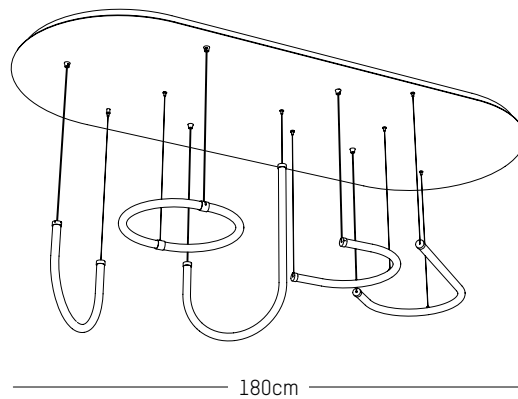

H: 82 cm | 33 inch

Weight: 15 kg | 33 lb

PACKAGING :

L: 86,7 cm | 34.1 inch

W: 115 cm | 45.3 inch

H: 58 cm | 26.8 inch

Weight: 17 kg | 37.5 lb

Quintuple pendant system

-

L: 180 cm | 70.9 inch

W: 73 cm | 29 inch

H: 82 cm | 32.3 inch

Weight: 40 kg | 88.2 lb

PACKAGING :

L: 86,7 cm | 34.1 inch

W: 200 cm | 78.7 inch