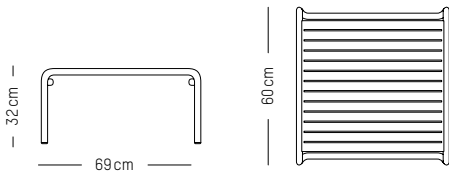

Coffee table

W: 60 cm | 23.6 inch
L: 69 cm | 27.2 inch
H: 32 cm | 12.6 inch
Weight: 4 kg | 8.8 lb

PACKAGING :

L: 72 cm | 28.3 inch
W: 72 cm | 28.3 inch
H: 35 cm | 13.8 inch
Weight : 5 kg | 11 lb