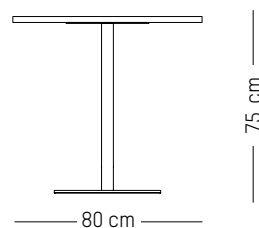

Square bistro large

-

L: 80 cm | 31.5 inch

W: 80 cm | 31.5 inch

H: 75 cm | 29.5 inch

Weight: 25,2 kg | 55.6 lb

PACKAGING :

L: 80 cm | 31,5 inch

L: 85 cm | 33,5 inch

H: 7 cm | 2.8 inch

Weight: 27 kg | 60 lb

Assembly