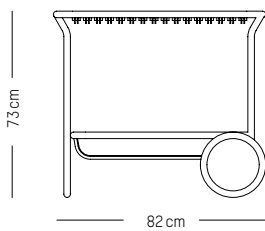

Trolley

-

W: 48 cm | 19 inch
L: 82 cm | 32.3 inch
H: 73 cm | 29 inch
Weight: 9 kg | 20 lb

PACKAGING :

L: 85 cm | 33.5 inch
W: 51 cm | 20.1 inch
H: 76 cm | 29.3 inch
Weight : 12 kg | 26.5 lb