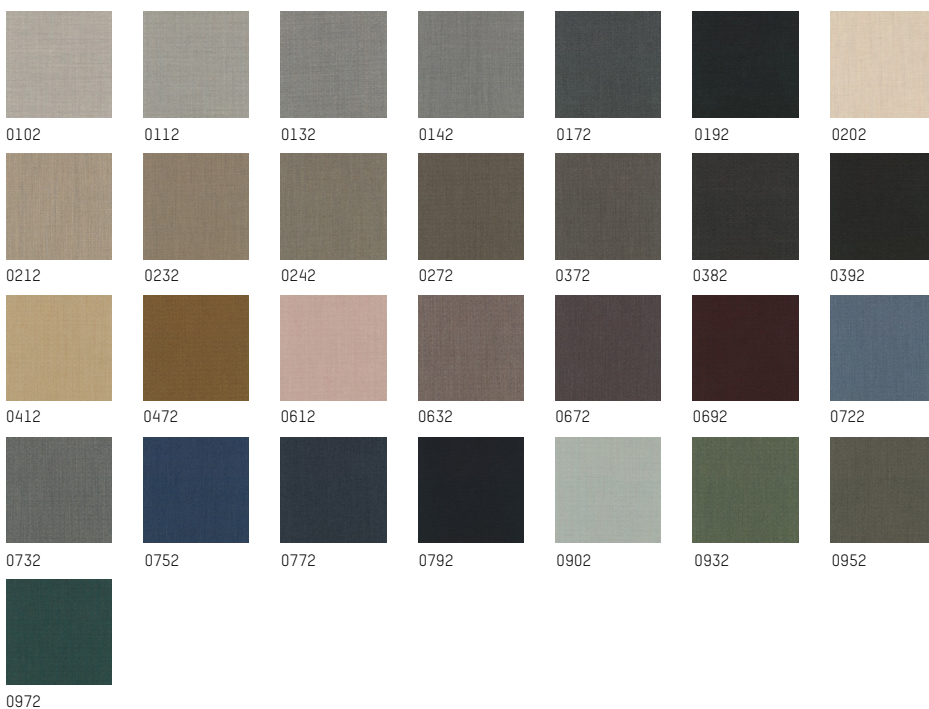

4B. KVADRAT - FOSS

MATERIAL: 76% new wool worsted
11% viscose 8% nylon 5% linen
Width : 145cm - 57in
Weight : 500g/ml - 17,640z/Lin.yd

DURABILITY: 100.000 Martindale
ENVIRONMENT: EU Ecolabel, Greenguard Gold, HPD, EPD
FIRE STANDARDS: BS 5852 part 1 EN 1021-1/2 BS 5852 crib 5 with treatment *