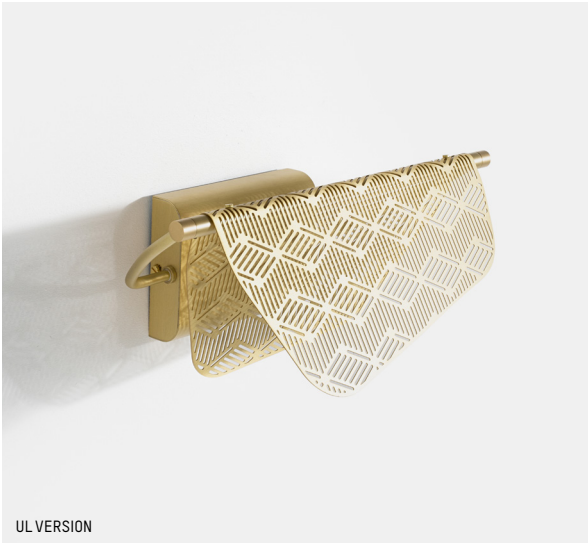

MEDITERRANEA

NOÉ DUCHAUFOUR-LAWRANCE

2016

UL VERSION

Wall lamp

-

MATERIALS

Brushed or painted brass

Lighting system: integrated LED

COLORS

Brushed brass, White, Black

ORIGIN

France

TECHNICAL SPECIFICATIONS

LED input:
324 lumens

US

Power

110-120 V 60 HZ

L: 34 cm | 13.4 inch

D: 20 cm | 7.9 inch

H: 15 cm | 5.9 inch

Weight: 1 kg | 2.2 lb

PACKAGING :

Type: Carton box

L: 42 cm | 16.5 inch

W: 32 cm | 12.6 inch

H: 24 cm | 9.5 inch

Weight: 2,1 kg | 4.6 lb

* While stocks last