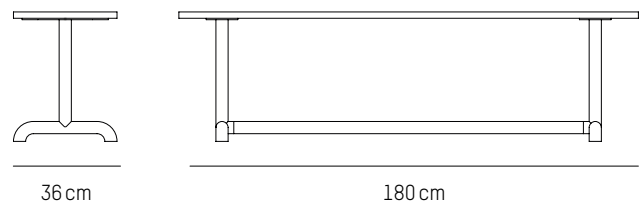

Bench 180 cm

-

L: 180 cm | 71 inch
W: 36 cm | 14.2 inch
H: 45 cm | 17.7 inch
Weight: 21 kg | 46.3 lb

PACKAGING :

- Carton box 1
L: 182 cm | 71.7 inch
W: 38 cm | 15 inch
H: 11 cm | 4.3 inch
Weight: 13 cm | 28.7 inch

- Carton box 2
L: 182 cm | 71.7 inch
W: 38 cm | 15 inch
H: 3 cm | 1.2 inch
Weight: 11 kg | 24.3 lb

Assembly