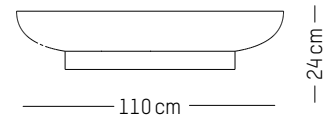

Extra large

-

D: 110 cm | 43.3 inch
H: 24 cm | 9.4 inch
Weight: 45 kg | 99.2 lb

PACKAGING :

Type: Carton box
L: 118 cm | 46.5 inch
W: 118 cm | 46.5 inch
H: 28 cm | 11.2 inch
Weight: 53 kg | 20.9 lb