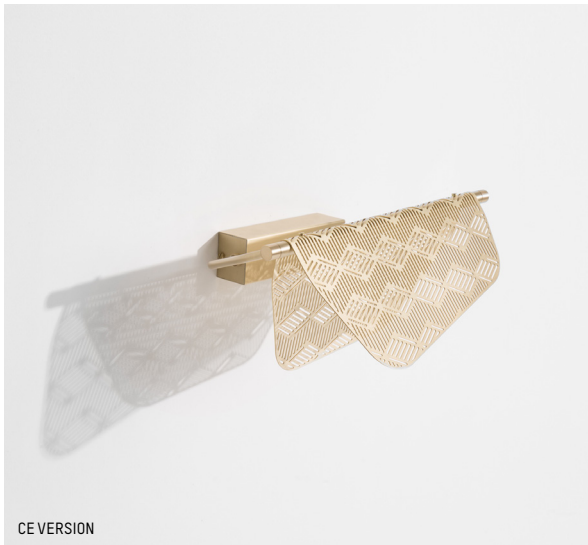

2016

Brushed brass

White*

Black*

Wall lamp

-

MATERIALS

Brushed or painted brass
Lighting system: integrated LED