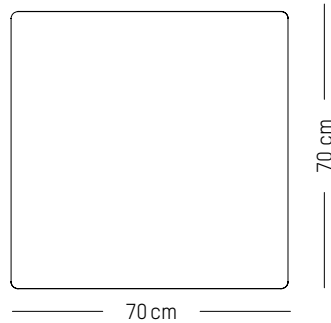

Coffee table

-

L: 70cm | 28 inch

W: 70 cm | 28 inch

H: 35 cm | 13.8 inch

Weight: 12 kg | 26.5 lb

PACKAGING :

L: 88 cm | 34.7 inch

W: 77 cm | 30.3 inch

H: 20 cm | 7.9 inch

Weight: 16 kg | 35.3 lb