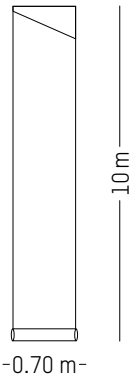

L: 1000 cm | 393.7 inch

W: 70 cm | 27.6 inch

Weight: 1 kg | 2.2 lb

PACKAGING :

Ø: 13,6 cm | 5.3 inch

H: 74 cm | 29.1 inch

Weight: 1.2 kg | 2.6 lb