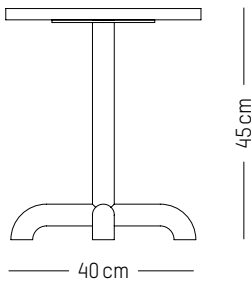

Europe

Grey-brown

Red-brown

Blush

Ø: 40 cm | 15.7 inch
H: 45 cm | 17.7 inch
Weight: 5 kg | 11 lb

PACKAGING :

L: 42 cm | 16.5 inch
W: 42 cm | 16.5 inch
H: 47 cm | 18.5 inch
Weight: 7 kg | 15 lb

UNIFY