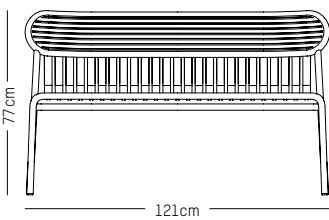

Benches

-

MATERIALS

Aluminium, matte grained Anti UV powder coating for outdoor use

COLORS

Black, White, Blue, Burgundy, Blush, Terracotta, Jade green, Glass green, Yellow

ORIGIN

China