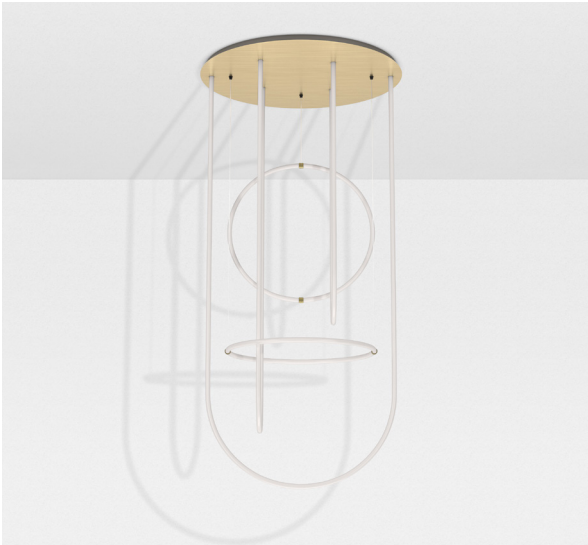

UNSEEN

STUDIO PEPE

2020

100 cm

L: 100 cm | 40 inch
H: 210 cm | 82.7 inch
Weight: 27 kg | 59.5 lb

PACKAGING :

L: 150 cm | 59 inch
W: 250 cm | 98 inch
H: 83 cm | 33 inch
Weight: 50 kg | 110 lb

Chandelier

-

MATERIALS

Smooth powder coated steel, varnished brass, polycarbonate tube

Lighting system: integrated LED

COLORS

Brass and translucent

ORIGIN

France

TECHNICAL SPECIFICATIONS

LED input:
15883 lumens

EUROPE

UK

US

Power
220-240 V 50-60HZ

Power
220-240 V 50-60 HZ

Power
110-120 V 60 HZ