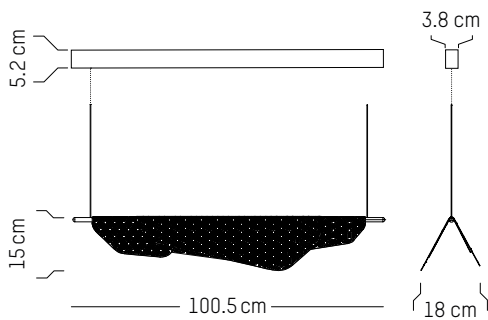

220-240 V 50-60HZ

Power

220-240 V 50-60 HZ

Small

L: 100,5 cm | 39.6 inch
W: 18 cm | 7.1 inch
H: 15 cm | 5.9 inch
Cable length: 200 cm | 79 inch
Weight: 4 kg | 8.8 lb

PACKAGING :

L: 109 cm | 42.9 inch
W: 25 cm | 9.9 inch
H: 30 cm | 11.8 inch
Weight: 4,7 kg | 10.4 lb