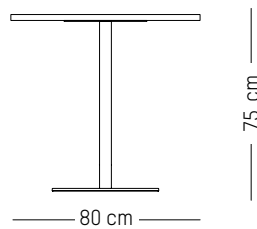

Round bistro large

-

Ø: 80 cm | 31.5 inch

H: 75 cm | 29.5 inch

Weight: 22,4 kg | 49.4 lb

PACKAGING :

L: 80 cm | 31,5 inch

L: 85 cm | 33,5 inch

H: 7 cm | 2.8 inch

Weight: 24 kg | 53 lb

Assembly