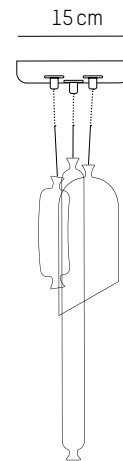

220-240 V 50-60 HZ

Diot

-

Ø: 4,2 cm | 1.7 inch
H: 15 cm | 5.1 inch
Cable: 175 cm | 69 in
Weight: 0,5 kg | 1.1 lb

PACKAGING :

L: 49 cm | 19.3 inch
W: 20 cm | 7.9 inch
H: 18 cm | 7.1 inch
Weight: 1,1 kg | 2.4 lb

UK

Power

220-240 V 50-60HZ

Power

220-240 V 50-60 HZ

Set of 3 #1

-

Ø: 15 cm | 5.9 inch
H: 33 cm | 13 inch
Cable length: 175 cm | 69 inch
Weight: 1 kg | 2.2 lb

PACKAGING :

L: 49 cm | 19.3 inch
W: 32 cm | 12.6 inch
H: 12 cm | 4.7 inch
Weight: 1,9 kg | 4.2 lb

Set of 3 #2

-

Ø: 4,2 cm | 1.7 inch
H: 38 cm | 15 inch
Cable length: 175 cm | 69 inch
Weight: 1,2 kg | 2.7 lb

PACKAGING :

L: 49 cm | 19.3 inch
W: 32 cm | 12.6 inch
H: 12 cm | 4.7 inch
Weight: 1,9 kg | 4.2 lb

Set of 3 #3

-

Ø: 4,2 cm | 1.7 inch
H: 45 cm | 16.9 inch
Cable length: 175 cm | 69 inch
Weight: 1 kg | 2.2 lb