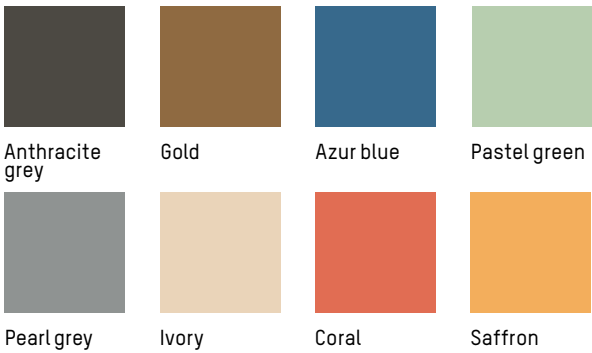

WEEK - END

STUDIO BRICHET ZIEGLER

2019

FOR CONTRACT PROJECT WITH MINIMUM QUANTITY

Bistro tables

MATERIALS

Aluminium, matte grained Anti UV powder coating for outdoor use

COLOURS

Anthracite grey, Gold, Azur blue, Pastel green, Pearl grey, Ivory, Coral, Saffron

ORIGIN

China