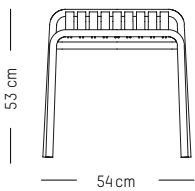

Stool

-

L: 53,3 cm | 21 inch
W: 58 cm | 22.8 inch
H: 53 cm | 20.9 inch
H (seat): 45 cm | 18 inch
Weight: 3 kg | 6.6 lb

PACKAGING :

L: 57 cm | 22.4 inch
W: 61 cm | 24 inch
H: 56 cm | 22 inch
Weight: 5 kg | 11 lb

Stackable

FOR CONTRACT PROJECT WITH MINIMUM QUANTITY

Stools

-

MATERIALS

Aluminium, matte grained Anti UV powder coating for outdoor use

COLOURS

Anthracite grey, Gold, Azur blue, Pastel green, Pearl grey, Ivory, Coral, Saffron

ORIGIN

China