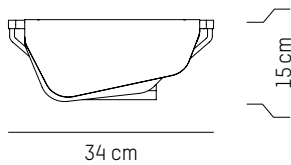

France

TECHNICAL SPECIFICATIONS

LED input:
324 lumens

US

Power

110-120 V 60 HZ

L: 34 cm | 13.4 inch

D: 20 cm | 7.9 inch