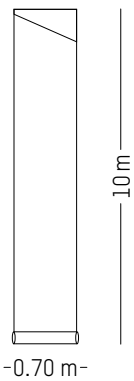

L: 1000 cm | 393.7 inch

W: 70 cm | 27.6 inch

Weight: 1 kg | 2.2 lb

PACKAGING :

Ø: 13,6 cm | 5.3 inch

H: 74 cm | 29.1 inch

Weight: 1.2 kg | 2.6 lb