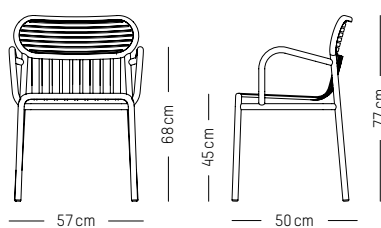

Bridge

-

L: 57 cm | 22.4 inch
W: 50 cm | 19.7 inch
H: 77 cm | 30.3 inch
H1: 45 cm | 17.7 inch
Weight: 4 kg | 8.8 lb

PACKAGING (X2) :

L: 60 cm | 23.6 inch
W: 53 cm | 20.9 inch
H: 98 cm | 38.6 inch
Weight: 11,5 kg | 25.4 lb

Stackable