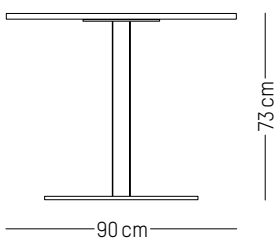

ORIGIN

France and Portugal

Small

-

L: 90 cm | 35.4 inch
W: 90 cm | 35.4 inch
H: 73 cm | 28.7 inch
POIDS: 39 kg | 86 lb

PACKAGING :

L: 100 cm | 39.4 inch
W: 100 cm | 39.4 inch
H: 80 cm | 31.5 inch
Weight: 55 kg | 121 lb