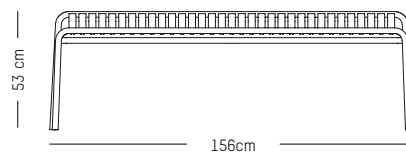

TECHNICAL SPECIFICATIONS

Compliant with EN 581-1 ; EN581 -2 for Contract Use

Bench

-

L: 121 cm | 47.7 inch

W: 49 cm | 19.3 inch

H: 77 cm | 30.3 inch (back)

H: 40 cm | 15.7 inch (seat)

Weight: 11 kg | 24.2 lb

PACKAGING :

L: 130 cm | 51.2 inch

W: 55 cm | 21.6 inch

H: 83 cm | 32.7 inch

Weight: 14 kg | 30.9 lb

Stackable

Bench without back

-

L: 156 cm | 61.4 inch

W: 50 cm | 19.7 inch

H: 45 cm | 15.8 inch (seat)

Weight: 8 kg | 17.6 lb

PACKAGING :

L: 160 cm | 63 inch

W: 55 cm | 21.6 inch

H: 83 cm | 32.7 inch

Weight: 11 kg | 24.3 lb

Stackable