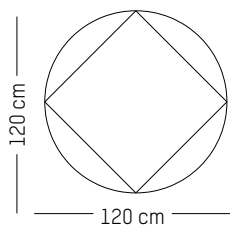

Round Coffee table

-

Ø: 120 cm | 47.2 inch

H: 25 cm | 9.8 inch

Weight: 40 kg | 88.2 lb

PACKAGING :

L: 150 cm | 59 inch

L: 150 cm | 59 inch

H: 40 cm | 15.7 inch

Weight: 50 kg | 110 lb

Assembly