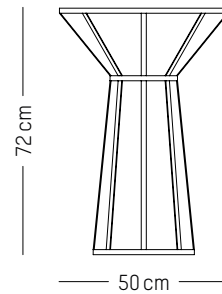

Europe

Stool

-

Ø: 35 cm | 14 inch
H: 44 cm | 17.3 inch
Weight: 4 kg | 8.8 lb

PACKAGING :

Type: Carton box
L: 41,5 cm | 16.3 inch
W: 41 cm | 16.1 inch
H: 52 cm | 20.5 inch
Weight: 5,6 kg | 12.3 lb

Coffee table