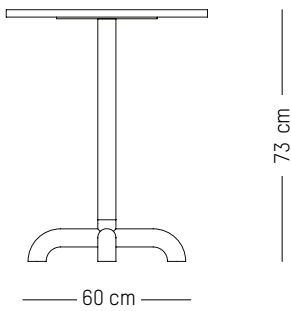

ORIGIN

Europe

TECHNICAL SPECIFICATIONS

Adjustable feet

Round bistro table

-

Ø: 60 cm | 23.6 inch

H: 73 cm | 29 inch