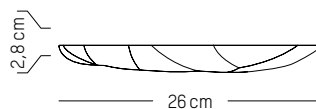

Large plate (by 6)

-

Ø: 26 cm | 10.2 inch
H: 2,8 cm | 1.1 inch
Weight: 0,7 kg | 1.5 lb

PACKAGING :

L: 29 cm | 11.4 inch
W: 29 cm | 11.4 inch
H: 11 cm | 4.3 inch
Weight: 5,5 kg | 12.1 lb