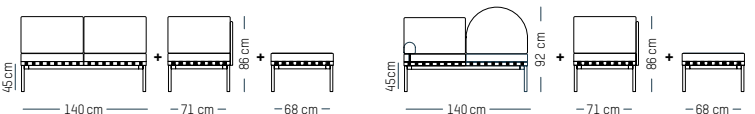

EXAMPLES OF MODULAR ASSEMBLY : GRID modules allow to create multiple configurations to equip entire lounge spaces.