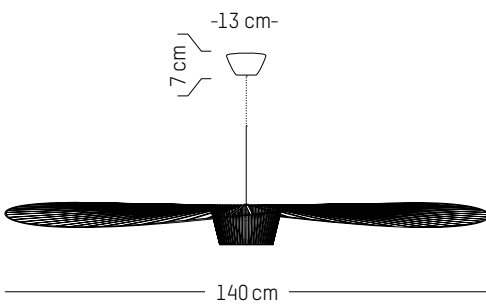

Small

-

Ø: 140 cm | 55 inch

Weight: 0,5 kg | 1 lb

Cable length: 250 cm | 99 inch or

on demand: 1000 cm | 394 inch

PACKAGING :

Type: Carton box

L: 72,5 cm | 28.5 inch

W: 72,5 cm | 28.5 inch

H: 21 cm | 8 inch

Weight: 2,28 | 5 lb