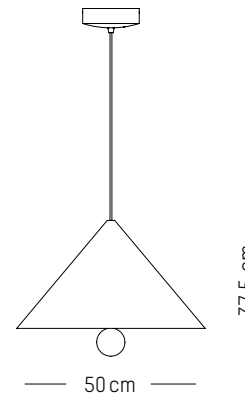

XS

-

D: 9,3 cm | 3.6 inch
H: 17 cm | 6.7 inch
Ø (sphere): 5,1 cm | 0.2 inch
Canopy: Ø 15cm | 5.9 inch
Weight: 0,9 kg | 2 lb

PACKAGING :

Type: Carton box
L: 19,6 cm | 8 inch
W: 19,6 cm | 8 inch
H: 24,4 cm | 9.7 inch
Weight: 1,4 kg | 3 lb

S

-

D: 16 cm | 6.3 inch
H: 37,5 cm | 15 inch
Ø (sphere): 7,6 cm | 0.3 inch
Canopy: Ø 15cm | 5.9 inch
Weight: 1,2 kg | 2.7 lb

PACKAGING :

Type: Carton box
L: 22,5 cm | 9 inch
W: 22 cm | 8.6 inch
H: 50 cm | 17 inch
Weight: 1,8 kg | 4 lb