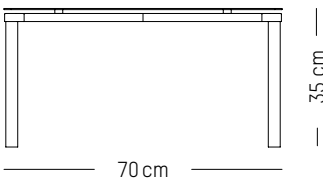

Coffee table

-

L: 70cm | 28 inch

W: 70 cm | 28 inch

H: 35 cm | 13.8 inch

Weight: 12 kg | 26.5 lb

PACKAGING :

L: 88 cm | 34.7 inch

W: 77 cm | 30.3 inch

H: 20 cm | 7.9 inch

Weight: 16 kg | 35.3 lb