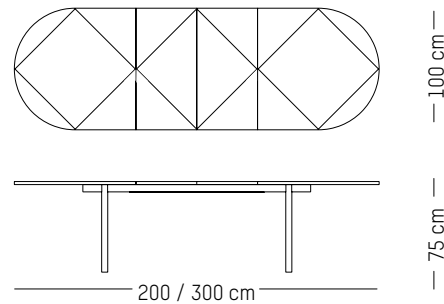

Assembly

Extendable oval

-

L: 200/300 cm - 2 extensions of 50cm
28.5 inch - 2 extensions of 19.6 inch
W: 100 cm | 39.3 inch
H: 75 cm | 29.5 inch
Weight: 60kg | 132.2 lb

PACKAGING :

Type : Wood box
L: 215 cm | 85 inch
W: 110 cm | 43.3 inch
H: 15 cm | 6 inch
Weight: 95 kg | 209.5 lb

Assembly