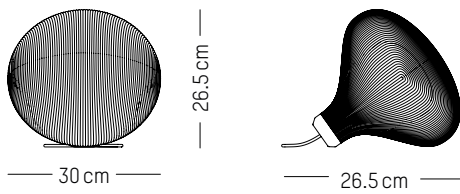

TECHNICAL SPECIFICATIONS

EUROPE

UK

Power

220-240 V 50-60HZ

Power

220-240 V 50-60 HZ

Ø: 30 cm | 11.8 inch
W: 26,5 cm | 10.4 inch
H: 26,5 cm | 10.4 inch
Cable length : 180 cm | 70.8 inch
Weight: 2 kg | 4.4 lb