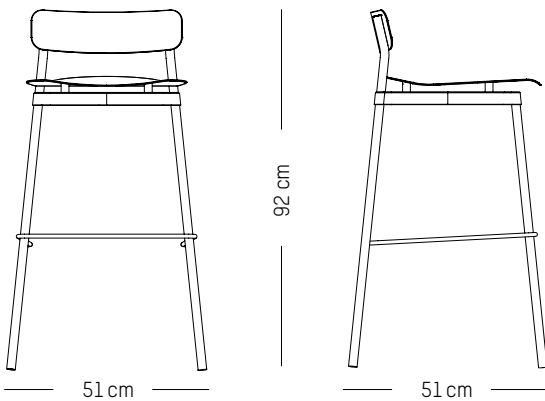

High stool

-

L: 51cm | 20.4 inch
D: 51 cm | 20.1 inch
H: 92 cm | 36.2 inch
H (seat): 75 cm | 29.5 inch
Weight: 6 kg | 13.2 lb

PACKAGING :

L: 53 cm | 20.87 inch
W: 53 cm | 20.87 inch
H: 93 cm | 36.6 inch
Weight: 10 kg | 22 lb