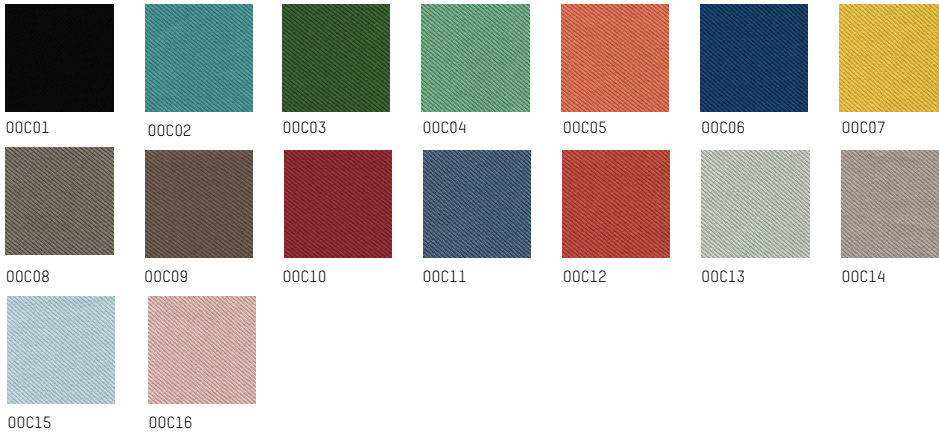

FABRICS' SELECTIONS

TO CREATE YOUR CUSTOM GRID, HOFF AND NUBILO SOFAS, ARMCHAIRS, STOOLS - FOR LILY, PLEASE REFER TO FABRICS WITH *

CATEGORY 3

CAMIRA - OCEANIC | GABRIEL - SAVOY | KVADRAT - CLAY - SAHCO | KVADRAT
- STEELCUT 2 | KVADRAT - STEELCUT TRIO 3 | KVADRAT - GALAXY | KVADRAT- ENCIRCLE

3A. CAMIRA - OCEANIC

MATERIAL: 100% post-consumer recycled polyester, including 50% SEAQUAL yarn.
Width : 140cm - 55in
Weight : 497g/ml - 17,530z/Lin.yd

DURABILITY: 135.000 Martindale

ENVIRONMENT: S EKO-TEX® Standard 100 / Certified to Indoor Advantage™ «Gold» / Made from 100% post-consumer recycled polyester / Non metallic dyestuffs.

FIRE STANDARDS: EN 1021 - 1 (cigarette) / EN 1021 - 2 (match) / BS 7176 Low Hazard / BS 5852 Ignition Source 5 with EnviroFlam5 / BS 7176 Medium Hazard with EnviroFlam5