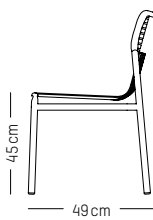

Benches

-

MATERIALS

Aluminium, matte grained Anti UV powder coating for outdoor use

COLORS

Black, White, Blue, Burgundy, Blush, Terracotta, Jade green, Glass green, Yellow

ORIGIN

China