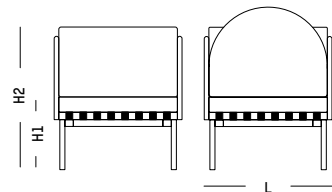

Daybed

L: 187 cm | 73.6 inch
W: 71 cm | 28 inch
H: 92 cm | 36.2 inch
H1: 45 cm | 17.7 inch
Weight: 45 kg | 92.2 lb

PACKAGING :

Type: Wood box
L: 170 cm | 66.9 inch
W: 90 cm | 35.4 inch
H: 100 cm | 39.4 inch
Weight: 90 kg | 198 lb

Options : round cushion, square cushion, headrest, walnut wood

Sofa with 2 armrests

L: 146 cm | 57.5 inch
W: 71 cm | 28 inch
H: 92 cm | 36.2 inch
H1: 45 cm | 17.7 inch
H2: 86 cm | 33.9 inch
Weight: 50 kg | 110.2 lb

PACKAGING :

Type: Wood box
L: 170 cm | 66.9 inch
W: 90 cm | 35.4 inch
H: 100 cm | 39.4 inch
Weight: 95 kg | 209 lb

Options : round cushion, square cushion, walnut wood
1 or 2 armrest

Armchair with 2 armrests

L: 76 cm | 30 inch
W: 71 cm | 28 inch
H: 92 cm | 36.2 inch
H1: 45 cm | 17.7 inch
H2: 86 cm | 33.9 inch
Weight: 34 kg | 75 lb

PACKAGING :

Type: Wood box
L: 146 cm | 57.5 inch
W: 88 cm | 34.6 inch
H: 100 cm | 39.4 inch
Weight: 70 kg | 154 lb

Options : round cushion, square cushion, walnut wood
1 or 2 armrest