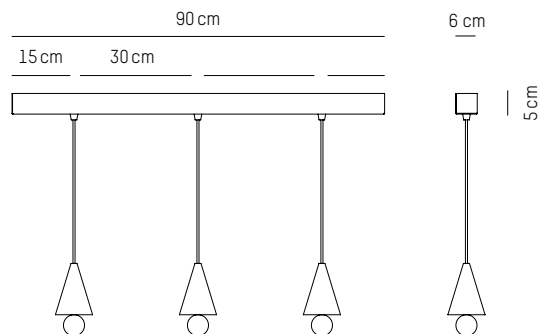

220-240V, 50-60Hz

Power

220-240V, 50-60Hz

Linear canopy

5 PCS XS CHERRY PENDANT

L: 90 cm | 35.4 inch
W: 6 cm | 2.4 inch
H: 5 cm | 1.9 inch
Weight: 3,9 kg | 8.6 lb

PACKAGING :

Type: Carton box
L: 91 cm | 35.6 inch
W: 17 cm | 6.6 inch
H: 27 cm | 10.6 inch