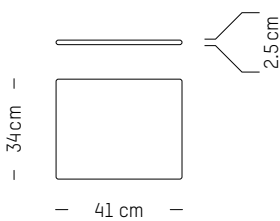

Suitable for outdoor use

Seat cushion

-

L: 41 cm | 16.1 inch
W: 34 cm | 13.4 inch
H: 2,5 cm | 1 inch
Weight: 0,5 kg | 1.1 lb

PACKAGING :

L: 45 cm | 17.7 inch
W: 45 cm | 17.7 inch
H: 5 cm | 2 inch
Weight: 1 kg | 2.2 lb