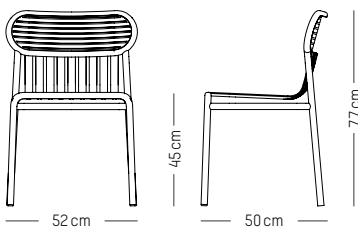

Chair

L: 52 cm | 20.5 inch
W: 50 cm | 19.7 inch
H: 77 cm | 30.3 inch
H1: 45 cm | 17.7 inch
Weight: 3 kg | 6.6 lb

PACKAGING (X2):

L: 60 cm | 23.6 inch
W: 53 cm | 20.9 inch
H: 98 cm | 38.6 inch
Weight: 8 kg | 17.7 lb

Stackable