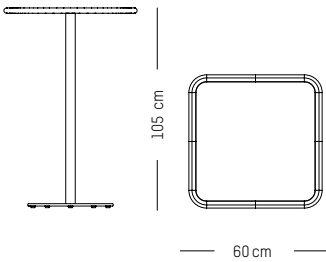

WEEK - END

STUDIO BRICHET ZIEGLER

2019

High table square

-

L: 60 cm | 27.5 inch
W: 60cm | 27.5 inch
H: 105 cm | 41.3 inch
Weight: 13 kg | 29 lb

PACKAGING :

L: 72 cm | 28.3 inch
W: 72 cm | 28.3 inch
H: 108 cm | 42.5 inch
Weight: 15 kg | 33 lb

Assembly

High tables

-

MATERIALS

Aluminium, matte grained Anti UV powder coating for outdoor use

COLORS

Black, White, Blue, Burgundy, Blush, Terracotta, Jade green, Glass green, Yellow

ORIGIN

China