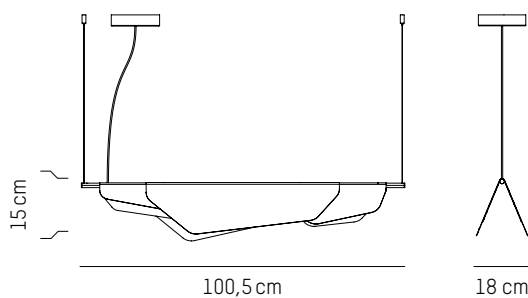

Small

L: 100,5 cm | 39.6 inch

W: 18 cm | 7.1 inch

H: 15 cm | 5.9 inch

Cable length: 200 cm | 79 inch

Weight: 4 kg | 8.8 lb

PACKAGING :

L: 109 cm | 42.9 inch

W: 25 cm | 9.9 inch

H: 30 cm | 11.8 inch

Weight: 4,7 kg | 10.4 lb

* While stocks last