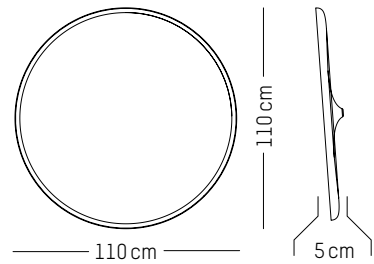

Small

-

Ø: 45 cm | 17.7 inch

D: 5 cm | 2 inch

Weight: 3.5 kg | 7.7 lb

PACKAGING :

Type: Carton box

L: 52 cm | 20.5 inch

W: 52 cm | 20.5 inch

H: 11 cm | 4.3 inch

Weight: 3 kg | 6.6 lb

Large

-

Ø: 60 cm | 26.6 inch

D: 5 cm | 2 inch

Weight: 7 kg | 15.4 lb

PACKAGING :

Type: Carton box

L: 68 cm | 26.7 inch

W: 68 cm | 26.7 inch

H: 11 cm | 4.3 inch

Weight: 8,8 kg | 19.4 lb

Extra large

-

Ø: 110 cm | 43.3 inch

D: 5,5 cm | 2.2 inch

Weight: 23 kg | 50.7 lb

PACKAGING :

Type: Carton box

L: 118 cm | 46.5 inch

W: 118 cm | 46.5 inch

H: 9,5 cm | 3.7 inch

Weight: 28 kg | 11 lb