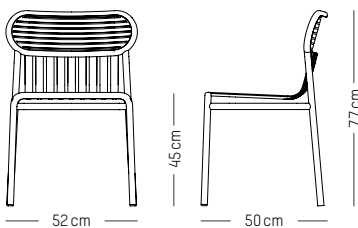

Chair

-

L: 52 cm | 20.5 inch
W: 50 cm | 19.7 inch
H: 77 cm | 30.3 inch
H1: 45 cm | 17.7 inch
Weight: 3 kg | 6.6 lb

PACKAGING (X2):

L: 60 cm | 23.6 inch
W: 53 cm | 20.9 inch
H: 98 cm | 38.6 inch
Weight: 8 kg | 17.7 lb