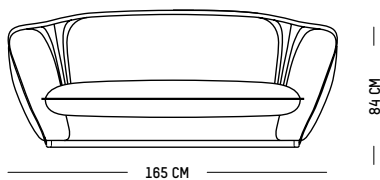

Sofa

-

L: 165 cm | 65 inch

W: 75 cm | 30 inch

H: 84 cm | 33 inch

Weight: 59 kg | 130 lb

PACKAGING :

Type: Wooden crate

L: 172 cm | 68 inch

W: 85 cm | 33 inch

H: 102 cm | 40 inch

Weight: 90kg | 198 lb

Armchair

-

L: 85 cm | 33 inch

W: 75 cm | 30 inch

H: 84 cm | 33 inch

H1: 40 cm | 15.7 inch

Weight: 39 kg | 86 lb

PACKAGING :

Type: Wood box

L: 92 cm | 36 inch

W: 85 cm | 33 inch

H: 102 cm | 40 inch

Weight: 60 kg | 132 lb