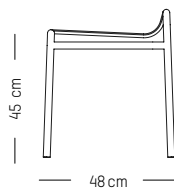

Stool

-

L: 53,3 cm | 21 inch
W: 58 cm | 22.8 inch
H: 53 cm | 20.9 inch
H (seat): 45 cm | 18 inch
Weight: 3 kg | 6.6 lb

PACKAGING :

L: 57 cm | 22.4 inch
W: 61 cm | 24 inch
H: 56 cm | 22 inch
Weight: 5 kg | 11 lb

Stackable

Stools

-

MATERIALS

Aluminium, matte grained Anti UV powder coating for outdoor use

COLORS

Black, White, Blue, Burgundy, Blush, Terracotta, Jade green, Glass green, Yellow

ORIGIN

China