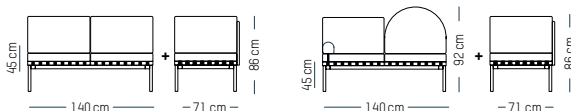

**2 seater sofa without armrest
+ 2 armchairs with 1 armrest**