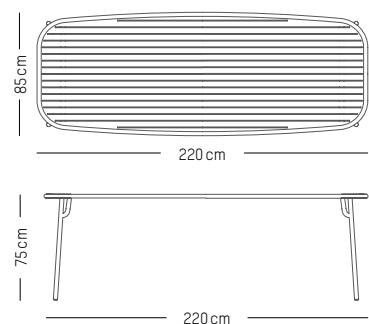

Rectangular table large

W: 85 cm | 33.5 inch
L: 220 cm | 86.6 inch
H: 75 cm | 29.5 inch
Weight: 27 kg | 59.5 lb

PACKAGING :

packaging table top
L: 222 cm | 87.4 inch
W: 88 cm | 34.6 inch
H: 5 cm | 2 inch
Weight: 27 kg | 59.5 lb

packaging legs (x2)
L: 19 cm | 7.5 inch
W: 19 cm | 7.5 inch
H: 80 cm | 31.5 inch
Weight: 4 kg | 8.9 lb

Assembly