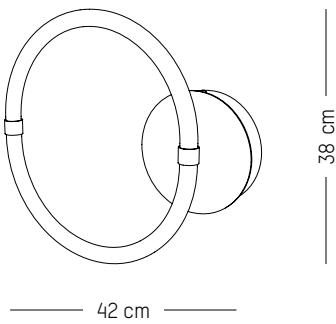

180cm

Quintuple pendant system

-

L: 180 cm | 70.9 inch

W: 73 cm | 29 inch

H: 82 cm | 32.3 inch

Weight: 40 kg | 88.2 lb

PACKAGING :

220-240 V 50-60 HZ

Power

110-120 V 60 HZ

Wall Lamp 0

-

L: 42 cm | 16.5 inch

D: 7 cm | 2.8 inch

H: 38 cm | 14.9 inch