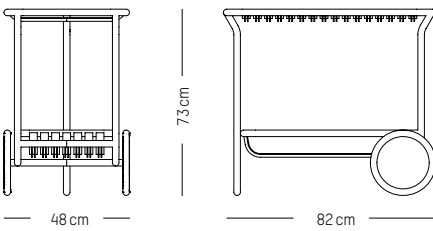

Trolley

-

W: 48 cm | 19 inch
L: 82 cm | 32.3 inch
H: 73 cm | 29 inch
Weight: 9 kg | 20 lb

PACKAGING :

L: 85 cm | 33.5 inch
W: 51 cm | 20.1 inch
H: 76 cm | 29.3 inch
Weight : 12 kg | 26.5 lb