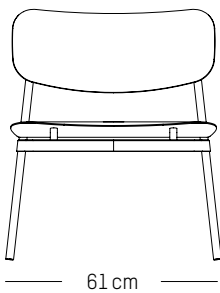

FROMME SOFT

TOM CHUNG

2021

Lounge armchair

MATERIALS

Chair : Aluminium with grained powder coating
PU foam, cover (removable and reversible) polyester knit

COLORS

Black and Black-blue upholstery, Black-blue and black upholstery, Black and ecru-black upholstery, Ecru-black and black upholstery

ORIGIN

China and Europe

Compliant with EN 581-1 ; EN581-2 for Contract use
Removable and reversible knitted cover; Machine washable (40°)
Compliant with EN1021-1 et 1021-2 for Fire resistance

71 cm

40 cm

Lounge armchair

L: 61cm | 24 inch
D: 58 cm | 23 inch
H: 71 cm | 28 inch
H (seat): 40 cm | 16 inch
Weight: 7,9 kg | 17.4 lb

PACKAGING :

L: 64 cm | 25.2 inch
W: 59 cm | 23.2 inch
H: 71 cm | 28 inch
Weight: 11 kg | 24.3 lb