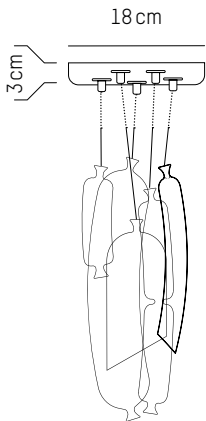

220-240 V 50-60 HZ

Diot

-

Ø: 4,2 cm | 1.7 inch
H: 15 cm | 5.1 inch
Cable: 175 cm | 69 in
Weight: 0,5 kg | 1.1 lb

PACKAGING :

L: 49 cm | 19.3 inch
W: 20 cm | 7.9 inch
H: 18 cm | 7.1 inch
Weight: 1,1 kg | 2.4 lb

UK

Power

220-240 V 50-60HZ

Power

220-240 V 50-60 HZ

Set of 3 #1

-

Ø: 15 cm | 5.9 inch
H: 33 cm | 13 inch
Cable length: 175 cm | 69 inch
Weight: 1 kg | 2.2 lb

Set of 5

-

Ø: 18 cm | 7.1 inch
H: 38 cm | 15 inch
Cable length : 175 cm | 69 inch
Weight: 1,2 kg | 2.7 lb

PACKAGING :

L: 50 cm | 19.7 inch
W: 45 cm | 17.7 inch
H: 12 cm | 4.7 inch
Weight: 1,9 kg | 4.2 lb

Line of 6

TECHNICAL SPECIFICATIONS

EUROPE

UK

Power

220-240 V 50-60HZ

Power

220-240 V 50-60 HZ

Ø: 30 cm | 11.8 inch
W: 26,5 cm | 10.4 inch
H: 26,5 cm | 10.4 inch
Cable length : 180 cm | 70.8 inch
Weight: 2 kg | 4.4 lb