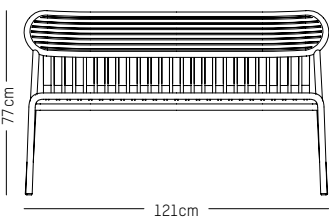

Bench

L: 121 cm | 47.7 inch
W: 49 cm | 19.3 inch
H: 77 cm | 30.3 inch (back)
H: 40 cm | 15.7 inch (seat)
Weight: 11 kg | 24.2 lb

PACKAGING :

L: 130 cm | 51.2 inch
W: 55 cm | 21.6 inch
H: 83 cm | 32.7 inch
Weight: 14 kg | 30.9 lb

Stackable

Bench without back

L: 156 cm | 61.4inch
W: 50 cm | 19.7 inch
H: 45 cm | 15.8 inch (seat)
Weight: 8 kg | 17.6 lb

PACKAGING :

L: 160 cm | 63 inch
W: 55 cm | 21.6 inch
H: 83 cm | 32.7 inch
Weight: 11 kg | 24.3 lb

Stackable