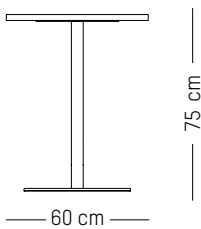

Round bistro small

-

Ø: 60 cm | 23.6 inch

H: 75 cm | 29.5 inch

Weight: 19,9 kg | 43.9 lb

PACKAGING :

L: 80 cm | 31,5 inch

L: 65 cm | 25,6 inch

H: 7 cm | 2.8 inch

Weight: 21 kg | 46.3 lb

Assembly