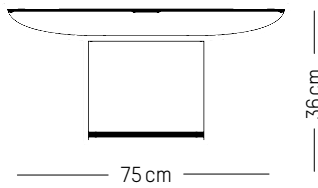

H: 21 cm | 8 inch

Weight: 2,28 | 5 lb

Large

-

Ø: 200 cm | 79 inch

Weight: 0,5 kg | 1 lb

Cable length: 250 cm | 99 inch or

on demand: 1000 cm | 394 inch

L: 118 cm | 46.5 inch

W: 118 cm | 46.5 inch

H: 9,5 cm | 3.7 inch

Weight: 28 kg | 11 lb

FRANCIS

CONSTANCE GUISSET

2018

Coffee tables

Large

-

D: 75 cm | 29.5 inch
H: 36 cm | 14.2 inch
Weight: 19 kg | 41.9 lb

PACKAGING :

Type: Carton box
L: 86 cm | 33.9 inch
W: 86 cm | 33.9 inch
H: 39 cm | 15.3 inch
Weight: 24 kg | 9.5 lb

Extra large

-

D: 110 cm | 43.3 inch
H: 24 cm | 9.4 inch
Weight: 45 kg | 99.2 lb