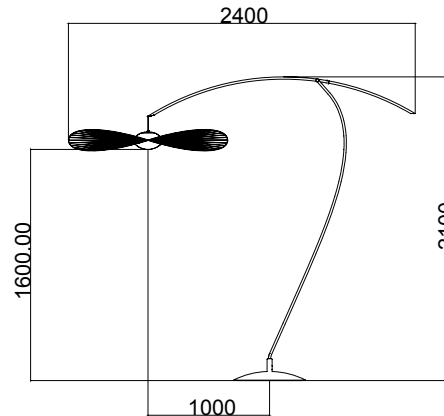

Low position

L (max): 240 cm | 95 inch
W: 167 cm | 65.7 inch
Ø: 110 cm | 43.3 inch
H (max): 230 cm | 91 inch
Weight: 20 kg | 44 lb

PACKAGING :

Carton box 1

L: 234 cm | 92.1 inch
W: 51,7 cm | 20.3 inch
H: 15,7 cm | 6.2 inch
Weight: 25 kg | 55.1 lb

Carton box 2

L: 72 cm | 28.3 inch
W: 72 cm | 28.3 inch
H: 22 cm | 8.6 inch
Weight: 2 kg | 4.4 lb