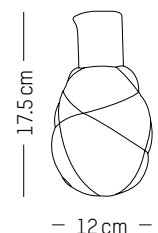

Pitcher

-

Ø: 12 cm | 4.7 inch
H: 17,5 cm | 6.9 inch
Weight: 0,8 kg | 1.7 lb

PACKAGING :

L: 20 cm | 7.9 inch
W: 12,5 cm | 4.9 inch
H: 14 cm | 5.5 inch
Weight: 0,9 kg | 2 lb

* While stocks last