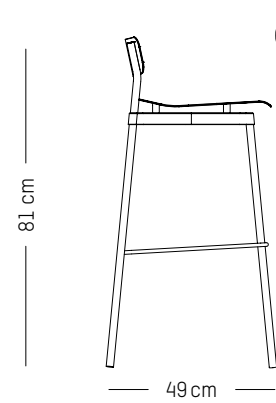

L: 61 cm | 24 inch

D: 58 cm | 23 inch

H: 71 cm | 28 inch

H (seat): 40 cm | 16 inch

Weight: 5,9 kg | 13 lb

PACKAGING :

L: 64 cm | 25.2 inch

W: 59 cm | 23.2 inch

H: 45 cm | 18 inch

Weight: 2,6 kg | 5.7 lb

PACKAGING (X2):

L: 40 cm | 16 inch

W: 40 cm | 16 inch

H: 55 cm | 21.6 inch

Weight: 7 kg | 15.4 lb

FROMME

Compliant with EN 581-1 ; EN581-2 for Contract use

High stool

-

L: 51cm | 20.4 inch
D: 51 cm | 20.1 inch
H: 92 cm | 36.2 inch
H (seat): 75 cm | 29.5 inch
Weight: 4,5 kg | 9.9 lb

PACKAGING :

L: 53 cm | 20.87 inch
W: 53 cm | 20.87 inch
H: 93 cm | 36.6 inch
Weight: 6,5 kg | 14.3 lb

High stool

-

L: 49cm | 19.3 inch
D: 49 cm | 19.3 inch
H: 81 cm | 31.9 inch
H (seat): 65 cm | 25.6 inch
Weight: 4,1 kg | 9.1 lb

PACKAGING :

L: 53 cm | 20.9 inch
W: 53 cm | 20.9 inch
H: 83 cm | 32.7 inch
Weight : 4.1 kg | 9.1 lb