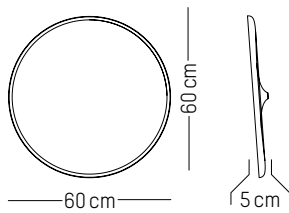

Small

-

Ø: 45 cm | 17.7 inch

D: 5 cm | 2 inch

Weight: 3.5 kg | 7.7 lb

PACKAGING :

Type: Carton box

L: 52 cm | 20.5 inch

W: 52 cm | 20.5 inch

H: 11 cm | 4.3 inch

Weight: 3 kg | 6.6 lb

Large

-

Ø: 60 cm | 26.6 inch

D: 5 cm | 2 inch

Weight: 7 kg | 15.4 lb

PACKAGING :

Type: Carton box

L: 68 cm | 26.7 inch

W: 68 cm | 26.7 inch

H: 11 cm | 4.3 inch

Weight: 8,8 kg | 19.4 lb

Extra large

-

Ø: 110 cm | 43.3 inch

D: 5,5 cm | 2.2 inch

Weight: 23 kg | 50.7 lb

PACKAGING :

Type: Carton box

L: 118 cm | 46.5 inch

W: 118 cm | 46.5 inch

H: 9,5 cm | 3.7 inch

Weight: 28 kg | 11 lb