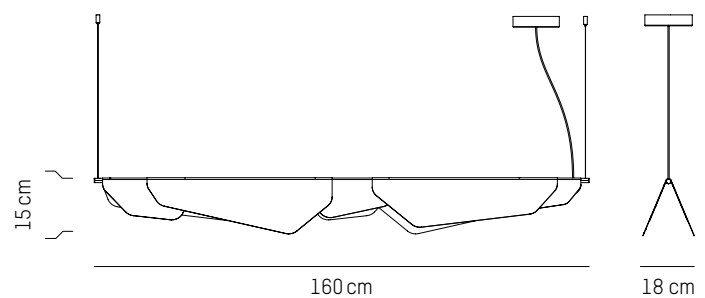

L: 100,5 cm | 39.6 inch

W: 18 cm | 7.1 inch

H: 15 cm | 5.9 inch

Cable length: 200 cm | 79 inch

Weight: 4 kg | 8.8 lb

PACKAGING :

L: 109 cm | 42.9 inch

W: 25 cm | 9.9 inch

H: 30 cm | 11.8 inch

Weight: 4,7 kg | 10.4 lb

* While stocks last

Large

L: 160 cm | 63 inch

W: 18 cm | 7.1 inch

H: 15 cm | 5.9 inch

Cable length: 200 cm | 79 inch