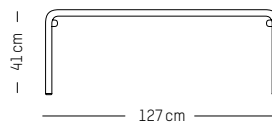

ORIGIN

China

Long coffee table

-

W: 127 cm | 50 inch
L: 51 cm | 20 inch
H: 41 cm | 16.1 inch
Weight: 5 kg | 11 lb

PACKAGING :

L: 130 cm | 51.2 inch
W: 58 cm | 22.8 inch
H: 45 cm | 17.7 inch
Weight: 6 kg | 13.6 lb