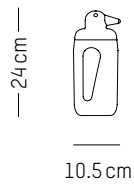

L: 17 cm | 6.7 inch
W: 17 cm | 6.7 inch
H: 22,5 cm | 8.9 inch
Weight: 0.5 kg | 1.1 lb

Mama ping

-

Ø: 10,5 cm | 3.9 inch
H: 24 cm | 9.4 inch
Weight: 0,6 kg | 1.4 lb

PACKAGING :

L: 17 cm | 6.7 inch
W: 17 cm | 6.7 inch
H: 43 cm | 16.9 inch
Weight: 0.86 kg | 1.9 lb