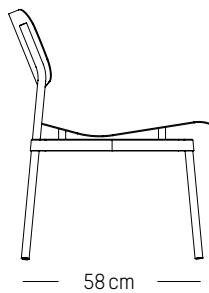

58 cm

40 cm

Lounge armchair

-

L: 61 cm | 24 inch

D: 58 cm | 23 inch

H: 71 cm | 28 inch

H (seat): 40 cm | 16 inch

Weight: 5,9 kg | 13 lb

PACKAGING :

L: 64 cm | 25.2 inch

W: 59 cm | 23.2 inch

H: 71 cm | 28 inch

Weight: 8 kg | 17.6 lb