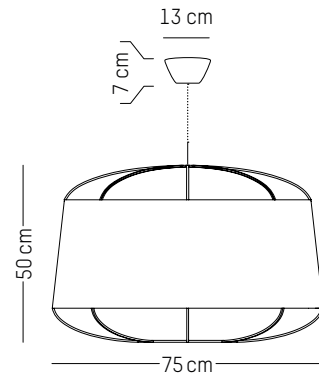

220-240 V 50-60 HZ

Power

110-120 V 60 HZ

Table lamp

L: 33 cm | 13 inch

W: 21 cm | 8.3 inch

H: 44,5 cm | 17.5 inch

Cable length: 200 cm | 79 inch

L: 42 cm | 16.5 inch

W: 42 cm | 16.5 inch

H: 15 cm | 5.9 inch

Weight: 1,5 kg | 3.3 lb

Grillo S

-

Ø: 23 cm | 9.1 inch

D: 10 cm | 3.9 inch

Ø: 22 cm | 8.7 inch
H: 42 cm | 16.5 inch
Weight: 0,4 kg | 0.9 lb
Cable length: 250 cm | 99 inch or
on demand: 1000 cm | 394 inch

PACKAGING :

Type: Carton box
L: 27,5 cm | 10.8 inch
W: 27,5 cm | 10.8 inch
H: 48,5 cm | 19.1 inch
Weight: 1,3 kg | 2.9 lb

Medium

Ø: 47 cm | 18.5 inch
H: 60 cm | 23.6 inch
Weight: 0,8 kg | 1.8 lb
Cable length: 250 cm | 99 inch or
on demand: 1000 cm | 394 inch

PACKAGING :

Type: Carton box
L: 52,5 cm | 20.7 inch
W: 52,5 cm | 20.7 inch
H: 66,5 cm | 26.2 inch
Weight: 3,5 kg | 7.7 lb