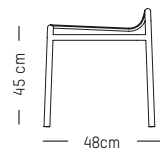

Bench

L: 121 cm | 47.7 inch
W: 49 cm | 19.3 inch
H: 77 cm | 30.3 inch (back)
H: 40 cm | 15.7 inch (seat)
Weight: 11 kg | 24.2 lb

PACKAGING :

L: 130 cm | 51.2 inch
W: 55 cm | 21.6 inch
H: 83 cm | 32.7 inch
Weight: 14 kg | 30.9 lb

Stackable

Bench without back

L: 156 cm | 61.4inch
W: 50 cm | 19.7 inch
H: 45 cm | 15.8 inch (seat)
Weight: 8 kg | 17.6 lb

PACKAGING :

L: 160 cm | 63 inch
W: 55 cm | 21.6 inch
H: 83 cm | 32.7 inch
Weight: 11 kg | 24.3 lb

Stackable