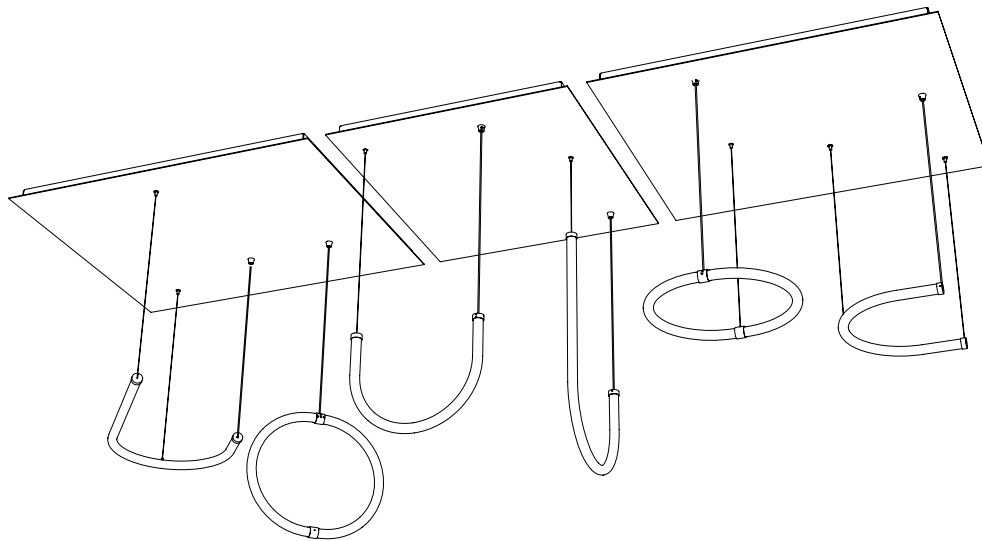

MATERIALS

Smooth powder coated steel, varnished brass

COLOURS

Brass

ORIGIN

France

TECHNICAL SPECIFICATIONS

Ceiling plate sold separately to be combined with 2 different pendant lamps from UNSEEN collection

Ceiling plate for double pendant JO

-

L: 89 cm | 35.1 inch
W: 74 cm | 25.6 inch
H: 4 cm | 1.4 inch
Weight: 23 kg | 50.8 lb

PACKAGING :

L: 91 cm | 35.9 inch
W: 76 cm | 26.4 inch
H: 6 cm | 2.4 inch
Weight: 26 kg | 57.4 lb