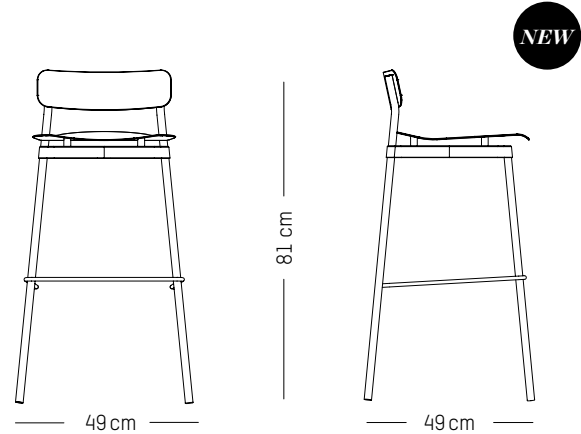

L: 61cm | 24 inch
D: 58 cm | 23 inch
H: 71 cm | 28 inch
H (seat): 40 cm | 16 inch
Weight: 7,9 kg | 17.4 lb

PACKAGING :

L: 64 cm | 25.2 inch
W: 59 cm | 23.2 inch
H: 71 cm | 28 inch
Weight: 11 kg | 24.3 lb

L: 51cm | 20.4 inch
D: 51 cm | 20.1 inch
H: 92 cm | 36.2 inch
H (seat): 75 cm | 29.5 inch
Weight: 6 kg | 13.2 lb

PACKAGING :

L: 53 cm | 20.87 inch
W: 53 cm | 20.87 inch
H: 93 cm | 36.6 inch
Weight: 10 kg | 22 lb

High stool

-

L: 49cm | 19.3 inch
D: 49 cm | 19.3 inch
H: 81 cm | 31.9 inch
H (seat): 65 cm | 25.6 inch
Weight: 4,1 kg | 9.1 lb

PACKAGING :

L: 53 cm | 20.9 inch
W: 53 cm | 20.9 inch
H: 83 cm | 32.7 inch
Weight : 4.1 kg | 9.1 lb