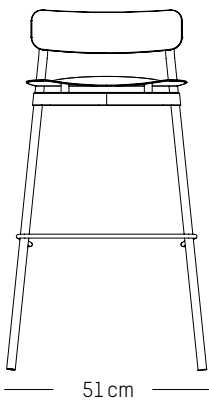

Compliant with EN 581-1 ; EN581-2 for Contract use

High stool

-

L: 51cm | 20.4 inch
D: 51 cm | 20.1 inch
H: 92 cm | 36.2 inch
H (seat): 75 cm | 29.5 inch
Weight: 4,5 kg | 9.9 lb

PACKAGING :

L: 53 cm | 20.87 inch
W: 53 cm | 20.87 inch
H: 93 cm | 36.6 inch
Weight: 6,5 kg | 14.3 lb