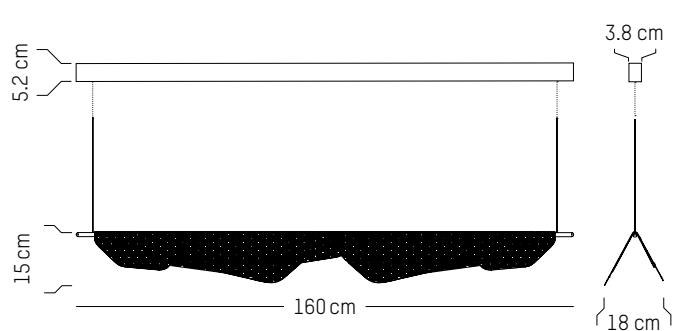

Large

L: 160 cm | 63 inch
W: 18 cm | 7.1 inch
H: 15 cm | 5.9 inch
Cable length: 200 cm | 79 inch
Weight: 6 kg | 13.2 lb

PACKAGING :

L: 167 cm | 65.7 inch
W: 25 cm | 9.9 inch
H: 30 cm | 11.8 inch
Weight: 7 kg | 15.4 lb