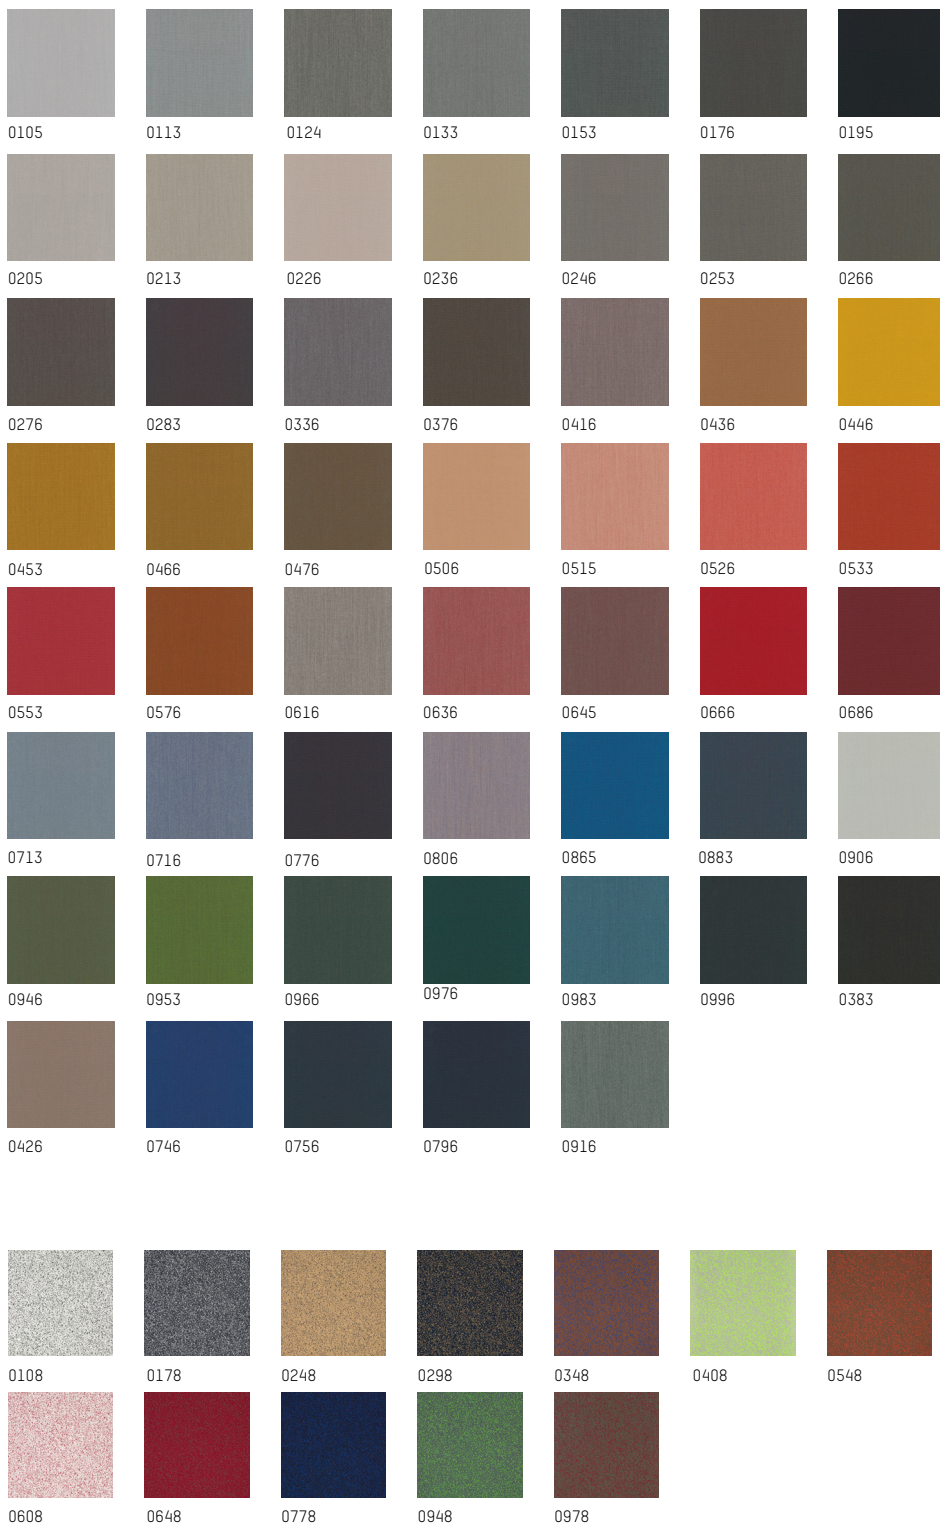

FABRICS' SELECTIONS

TO CREATE YOUR CUSTOM GRID, HOFF AND NUBILO SOFAS, ARMCHAIRS, STOOLS - FOR LILY, PLEASE REFER TO FABRICS WITH *

CATEGORY 3

CAMIRA - OCEANIC | GABRIEL - SAVOY | KVADRAT - CLAY - SAHCO | KVADRAT
- STEELCUT 2 | KVADRAT - STEELCUT TRIO 3 | KVADRAT - GALAXY | KVADRAT- ENCIRCLE

3E. KVADRAT - STEELCUT TRIO 3

MATERIAL: 90% new wool worsted 10% nylon
Width : 140cm - 55in
Weight : 770g/ml - 27,160z/Lin.yd

DURABILITY: 100.000 Martindale

ENVIRONMENT: EU Ecolabel, Greenguard Gold, HPD, EPD

FIRE STANDARDS: EN 1021-1/2
BS 5852 part 1/ BS Crib 5
With flame retardant treatment.