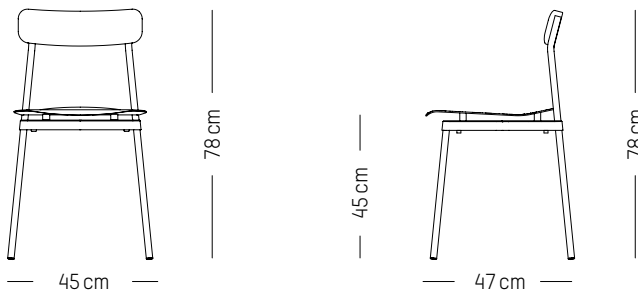

Chair

-

L: 45 cm | 18.5 inch

D: 47 cm | 18.5 inch

H: 78 cm | 30.7 inch

H (seat): 45 cm | 18.5 inch

Weight: 4,8 kg | 10.6 lb

PACKAGING :

L: 50 cm | 19.7 inch

W: 47 cm | 18.5 inch

H: 79 cm | 31.1 inch

Weight: 7 kg | 15.4 lb