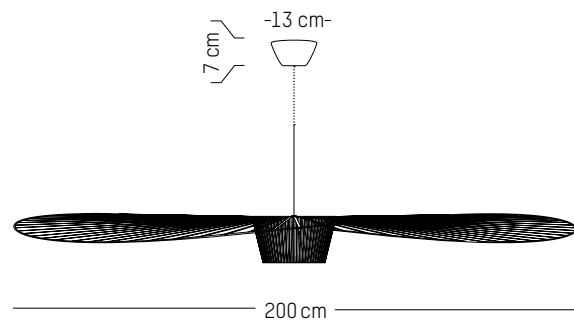

H: 21 cm | 8 inch

Weight: 2,28 | 5 lb

Large

-

Ø: 200 cm | 79 inch

Weight: 0,5 kg | 1 lb

Cable length: 250 cm | 99 inch or

on demand: 1000 cm | 394 inch