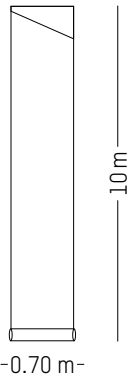

L: 1000 cm | 393.7 inch

W: 70 cm | 27.6 inch

Weight: 1 kg | 2.2 lb

PACKAGING :

Ø: 13,6 cm | 5.3 inch

H: 74 cm | 29.1 inch

Weight: 1.2 kg | 2.6 lb