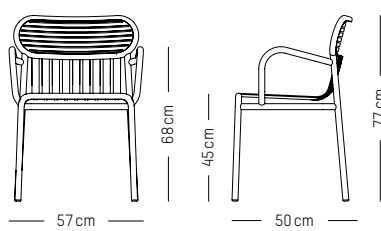

L: 60 cm | 23.6 inch
W: 53 cm | 20.9 inch
H: 98 cm | 38.6 inch
Weight: 8 kg | 17.7 lb

Stackable

Bridge

L: 57 cm | 22.4 inch
W: 50 cm | 19.7 inch
H: 77 cm | 30.3 inch
H1: 45 cm | 17.7 inch
Weight: 4 kg | 8.8 lb