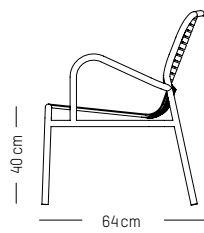

2 seater sofa

-

L: 113,5 cm | 44.5 inch

W: 64 cm | 24.2 inch

H: 78.5 cm | 31 inch (back)

H: 40 cm | 15.7 inch (seat)

Weight: 9 kg | 19.8 lb

PACKAGING :

L: 70 cm | 27.6 inch

W: 120 cm | 47.2 inch

H: 83 cm | 32.7 inch

Weight: 12 kg | 26.5 lb

Stackable

Sofa

-

MATERIALS

Aluminium, matte grained Anti UV powder coating for outdoor use

COLORS

Black, White, Blue, Burgundy, Blush, Terracotta, Jade green, Glass green, Yellow

ORIGIN

China

TECHNICAL SPECIFICATIONS

Compliant with EN 581-1 ; EN581 -2 for Contract Use