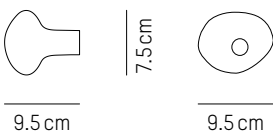

Small

-

L: 9,5 cm | 3.7 inch

W: 9,5 cm | 3.7 inch

H: 7,5 cm | 2.3 inch

Weight: 0,25 kg | 0.5 lb

PACKAGING :

L: 12 cm | 5 inch

W: 12 cm | 5 inch

H: 16 cm | 6.3 inch

Weight: 0,5 kg | 1.1 lb