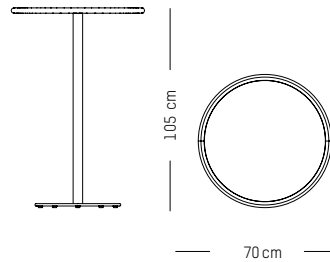

WEEK - END

STUDIO BRICHET ZIEGLER

2019

High table square

-

L: 60 cm | 27.5 inch
W: 60cm | 27.5 inch
H: 105 cm | 41.3 inch
Weight: 13 kg | 29 lb

PACKAGING :

L: 72 cm | 28.3 inch
W: 72 cm | 28.3 inch
H: 108 cm | 42.5 inch
Weight: 15 kg | 33 lb

Assembly

High tables

-

MATERIALS

Aluminium, matte grained Anti UV powder coating for outdoor use

COLORS

Black, White, Blue, Burgundy, Blush, Terracotta, Jade green, Glass green, Yellow

ORIGIN

China