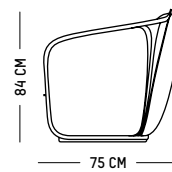

Sofa

-

L: 165 cm | 65 inch

W: 75 cm | 30 inch

H: 84 cm | 33 inch

Weight: 59 kg | 130 lb

PACKAGING :

Type: Wooden crate

L: 172 cm | 68 inch

W: 85 cm | 33 inch

H: 102 cm | 40 inch

Weight: 90kg | 198 lb

Armchair

-

L: 85 cm | 33 inch

W: 75 cm | 30 inch

H: 84 cm | 33 inch

H1: 40 cm | 15.7 inch

Weight: 39 kg | 86 lb

PACKAGING :

Type: Wood box

L: 92 cm | 36 inch

W: 85 cm | 33 inch

H: 102 cm | 40 inch

Weight: 60 kg | 132 lb