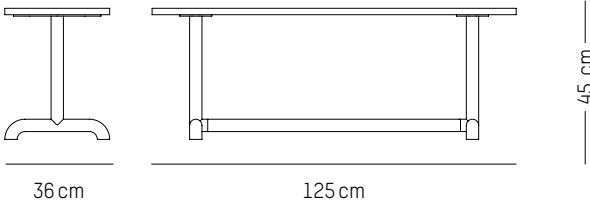

COLORS

Grey-brown, Red-brown

ORIGIN

Europe

Bench 125 cm

-

L: 125 cm | 49.2 inch
W: 36 cm | 14.2 inch
H: 45 cm | 17.7 inch
Weight: 15 kg | 33 lb

PACKAGING :