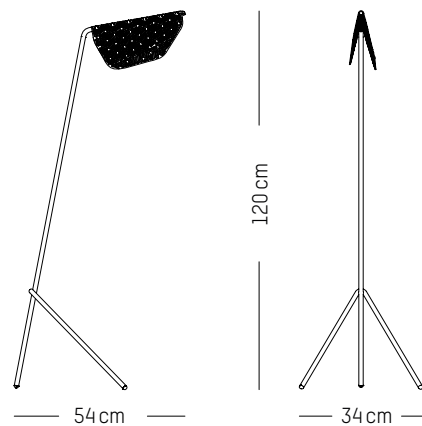

220-240 V 50-60 HZ

Power

110-120 V 60 HZ

Table lamp

L: 33 cm | 13 inch

W: 21 cm | 8.3 inch

H: 44,5 cm | 17.5 inch

Cable length: 200 cm | 79 inch

L: 133 cm | 54.4 inch

W: 54 cm | 21.3 inch

H: 25 cm | 9.8 inch

Weight: 6,6 kg | 14.6 lb

* While stocks last

L I G H T I N G

GRILLO

ELISE FOUIN

L: 42 cm | 16.5 inch

W: 42 cm | 16.5 inch

H: 15 cm | 5.9 inch

Weight: 1,5 kg | 3.3 lb

Grillo S

-

Ø: 23 cm | 9.1 inch

D: 10 cm | 3.9 inch