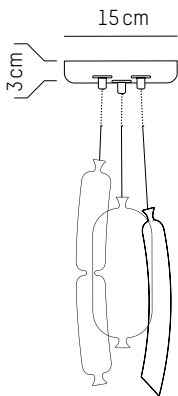

220-240 V 50-60 HZ

Diot

-

Ø: 4,2 cm | 1.7 inch
H: 15 cm | 5.1 inch
Cable: 175 cm | 69 in
Weight: 0,5 kg | 1.1 lb

PACKAGING :

L: 49 cm | 19.3 inch
W: 20 cm | 7.9 inch
H: 18 cm | 7.1 inch
Weight: 1,1 kg | 2.4 lb

L: 49 cm | 19.3 inch
W: 20 cm | 7.9 inch
H: 18 cm | 7.1 inch
Weight: 1,1 kg | 2.4 lb

SO - SAGE

SAM BARON

2016

Pendant lamp

-

MATERIALS

Pendant: Borosilicate glass; Cable: textile
Ceiling rose : brass graphite finish, steel

UK

Power

220-240 V 50-60HZ

Power

220-240 V 50-60 HZ

Set of 3 #1

-

Ø: 15 cm | 5.9 inch
H: 33 cm | 13 inch
Cable length: 175 cm | 69 inch
Weight: 1 kg | 2.2 lb

PACKAGING :

L: 49 cm | 19.3 inch
W: 32 cm | 12.6 inch
H: 12 cm | 4.7 inch
Weight: 1,9 kg | 4.2 lb

Set of 3 #2

-

Ø: 4,2 cm | 1.7 inch
H: 38 cm | 15 inch
Cable length: 175 cm | 69 inch
Weight: 1,2 kg | 2.7 lb