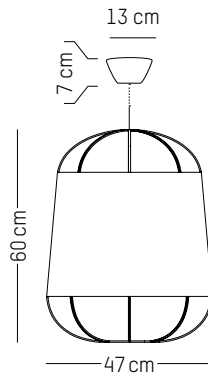

220-240 V 50-60 HZ

Power

110-120 V 60 HZ

Table lamp

L: 33 cm | 13 inch

W: 21 cm | 8.3 inch

H: 44,5 cm | 17.5 inch

Cable length: 200 cm | 79 inch

L: 42 cm | 16.5 inch

W: 42 cm | 16.5 inch

H: 15 cm | 5.9 inch

Weight: 1,5 kg | 3.3 lb

Grillo S

-

Ø: 23 cm | 9.1 inch

D: 10 cm | 3.9 inch

Ø: 22 cm | 8.7 inch
H: 42 cm | 16.5 inch
Weight: 0,4 kg | 0.9 lb
Cable length: 250 cm | 99 inch or
on demand: 1000 cm | 394 inch

PACKAGING :

Type: Carton box
L: 27,5 cm | 10.8 inch
W: 27,5 cm | 10.8 inch
H: 48,5 cm | 19.1 inch
Weight: 1,3 kg | 2.9 lb

Medium

Ø: 47 cm | 18.5 inch
H: 60 cm | 23.6 inch
Weight: 0,8 kg | 1.8 lb
Cable length: 250 cm | 99 inch or
on demand: 1000 cm | 394 inch

PACKAGING :

Type: Carton box
L: 52,5 cm | 20.7 inch
W: 52,5 cm | 20.7 inch
H: 66,5 cm | 26.2 inch
Weight: 3,5 kg | 7.7 lb