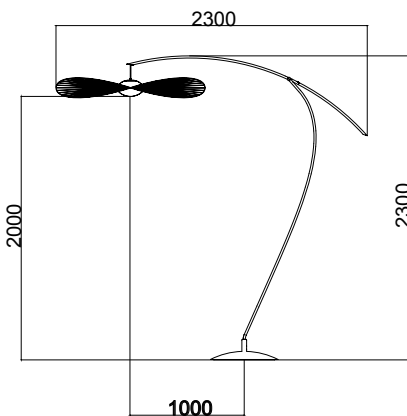

High position