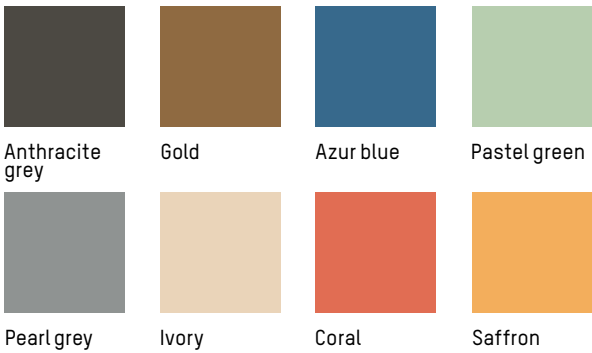

WEEK - END

STUDIO BRICHET ZIEGLER

2019

FOR CONTRACT PROJECT WITH MINIMUM QUANTITY

Trolley

-

MATERIALS

Aluminium, matte grained Anti UV powder coating for outdoor use

COLOURS

Anthracite grey, Gold, Azur blue, Pastel green, Pearl grey, Ivory, Coral, Saffron

ORIGIN

China