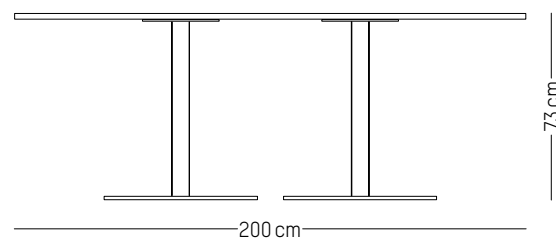

ORIGIN

France and Portugal

Small

-

L: 90 cm | 35.4 inch
W: 90 cm | 35.4 inch
H: 73 cm | 28.7 inch
POIDS: 39 kg | 86 lb

PACKAGING :

L: 100 cm | 39.4 inch
W: 100 cm | 39.4 inch
H: 80 cm | 31.5 inch
Weight: 55 kg | 121 lb