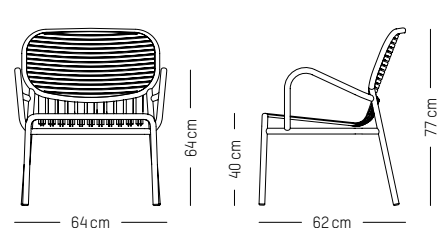

Armchair

-

L: 66 cm | 26 inch
L: 62 cm | 24.4 inch
H: 77 cm | 30.3 inch (back)
H: 40 cm | 15.7 inch (seat)
H: 62 cm | 24.4 inch (armrests)
Weight: 5kg | 11 lb

PACKAGING (X2) :

L: 70 cm | 27.6 inch
W: 70 cm | 27.6 inch
H: 83 cm | 32.7 inch
Weight : 15 kg | 33 lb

Stackable