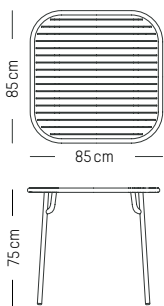

Square table

L: 85 cm | 33.5 inch
W: 85 cm | 33.5 inch
H: 75 cm | 29.5 inch
Weight: 12 kg | 26.5 lb

PACKAGING :

packaging tabletop
L: 86 cm | 33.9 inch
W: 86 cm | 33.9 inch
H: 5 cm | 2 inch
Weight: 10 kg | 22 lb

packaging legs (x2)
L: 19 cm | 7.5 inch
W: 19 cm | 7.5 inch
H: 80 cm | 31.5 inch
Weight: 4 kg | 8.9 lb

Assembly