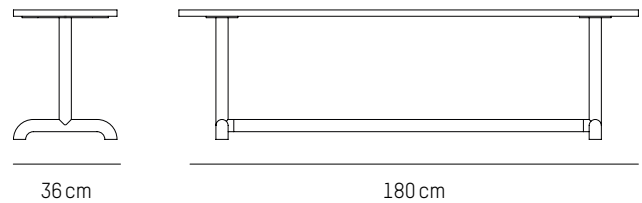

Bench 180 cm

-

L: 180 cm | 71 inch
W: 36 cm | 14.2 inch
H: 45 cm | 17.7 inch
Weight: 21 kg | 46.3 lb

PACKAGING :

- Carton box 1
L: 182 cm | 71.7 inch
W: 38 cm | 15 inch
H: 11 cm | 4.3 inch
Weight: 13 cm | 28.7 inch

- Carton box 2
L: 182 cm | 71.7 inch
W: 38 cm | 15 inch
H: 3 cm | 1.2 inch
Weight: 11 kg | 24.3 lb

Assembly