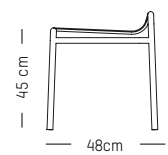

TECHNICAL SPECIFICATIONS

Compliant with EN 581-1 ; EN581 -2 for Contract Use

Bench

-

L: 121 cm | 47.7 inch

W: 49 cm | 19.3 inch

H: 77 cm | 30.3 inch (back)

H: 40 cm | 15.7 inch (seat)

Weight: 11 kg | 24.2 lb

PACKAGING :

L: 130 cm | 51.2 inch

W: 55 cm | 21.6 inch

H: 83 cm | 32.7 inch

Weight: 14 kg | 30.9 lb

Stackable

Bench without back

-

L: 156 cm | 61.4 inch

W: 50 cm | 19.7 inch

H: 45 cm | 15.8 inch (seat)

Weight: 8 kg | 17.6 lb

PACKAGING :

L: 160 cm | 63 inch

W: 55 cm | 21.6 inch

H: 83 cm | 32.7 inch

Weight: 11 kg | 24.3 lb

Stackable