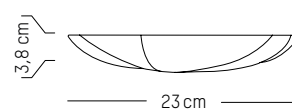

Soup plate (by 6)

-

Ø: 23 cm | 9.1 inch
H: 3,8 cm | 1.5 inch
Weight: 0,6 kg | 1.3 lb

PACKAGING :

L: 28,5 cm | 11.2 inch
W: 28,5 cm | 11.2 inch
H: 11 cm | 4.3 inch
Weight: 3,7 kg | 8.2 lb