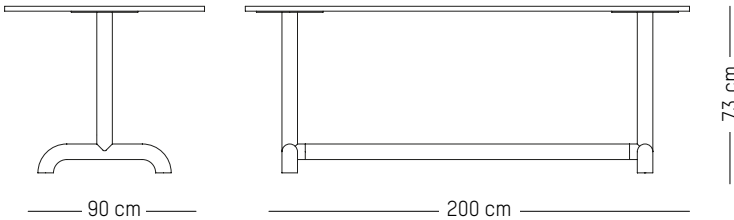

Grey-brown, Red-brown

ORIGIN

Europe

Grey-brown

Red-Brown

Rectangular dining table

-

L: 200 cm | 79 inch