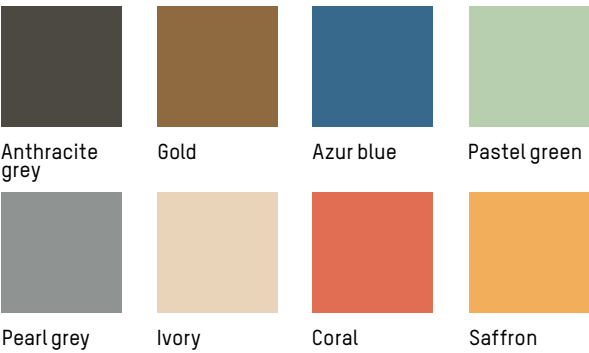

Azur blue

Pastel green

Pearl grey

Ivory

Coral

Saffron

FOR CONTRACT PROJECT WITH MINIMUM QUANTITY

Sofa

2017 & 2019

FOR CONTRACT PROJECT WITH MINIMUM QUANTITY

Benches

MATERIALS

Aluminium, matte grained Anti UV powder coating for outdoor use

COLOURS

Anthracite grey, Gold, Azur blue, Pastel green, Pearl grey, Ivory, Coral, Saffron