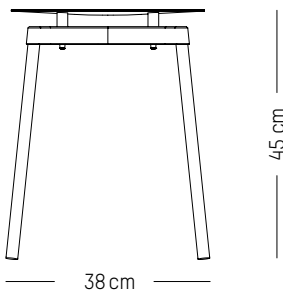

Stool

-

L: 38cm | 15 inch

D: 38 cm | 15 inch

H: 45 cm | 18 inch

Weight: 2,6 kg | 5.7 lb

PACKAGING (X2):

L: 40 cm | 16 inch

W: 40 cm | 16 inch

H: 55 cm | 21.6 inch

Weight: 7 kg | 15.4 lb