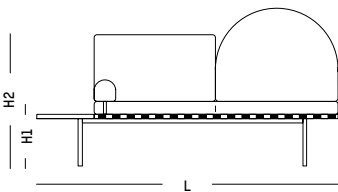

Daybed

L: 187 cm | 73.6 inch
W: 71 cm | 28 inch
H: 92 cm | 36.2 inch
H1: 45 cm | 17.7 inch
Weight: 45 kg | 92.2 lb

PACKAGING :

Type: Wood box
L: 170 cm | 66.9 inch
W: 90 cm | 35.4 inch
H: 100 cm | 39.4 inch
Weight: 90 kg | 198 lb

Options : round cushion, square cushion, headrest, walnut wood

Sofa with 2 armrests

L: 146 cm | 57.5 inch
W: 71 cm | 28 inch
H: 92 cm | 36.2 inch
H1: 45 cm | 17.7 inch
H2: 86 cm | 33.9 inch
Weight: 50 kg | 110.2 lb

PACKAGING :

Type: Wood box
L: 170 cm | 66.9 inch
W: 90 cm | 35.4 inch
H: 100 cm | 39.4 inch
Weight: 95 kg | 209 lb

Options : round cushion, square cushion, walnut wood
1 or 2 armrest

Armchair with 2 armrests

L: 76 cm | 30 inch
W: 71 cm | 28 inch
H: 92 cm | 36.2 inch
H1: 45 cm | 17.7 inch
H2: 86 cm | 33.9 inch
Weight: 34 kg | 75 lb

PACKAGING :

Type: Wood box
L: 146 cm | 57.5 inch
W: 88 cm | 34.6 inch
H: 100 cm | 39.4 inch
Weight: 70 kg | 154 lb

Options : round cushion, square cushion, walnut wood
1 or 2 armrest