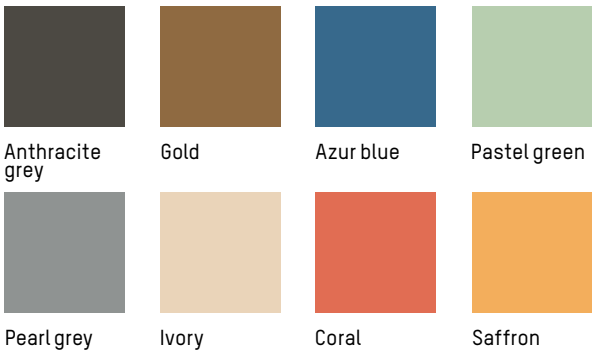

WEEK - END

STUDIO BRICHET ZIEGLER

2017

FOR CONTRACT PROJECT WITH MINIMUM QUANTITY

Chair, Bridge & Armchair

MATERIALS

Aluminium, matte grained Anti UV powder coating for outdoor use

COLOURS

Anthracite grey, Gold, Azur blue, Pastel green, Pearl grey, Ivory, Coral, Saffron

ORIGIN

China

TECHNICAL SPECIFICATIONS

Compliant with EN 581-1 ; EN581 -2 for Contract Use