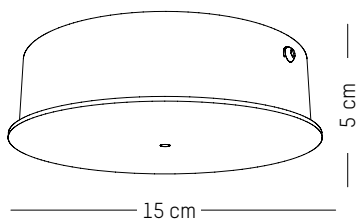

Pendant lamp canopy

-

Ø: 15 cm | 5.9 inch

H: 5 cm | 2 inch

Weight: 0,9 kg | 2 lb

PACKAGING :

L: 15 cm | 5.9 inch

W: 15 cm | 5.9 inch

H: 16 cm | 6.3 inch

Weight: 1,1 kg | 2.43 lb