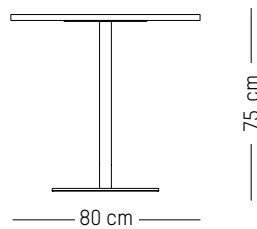

H: 75 cm | 29.5 inch

Weight: 21,7 kg | 47.9 lb

PACKAGING :

L: 80 cm | 31,5 inch

L: 65 cm | 25,6 inch

H: 7 cm | 2.8 inch

Weight: 23 kg | 51 lb

Assembly