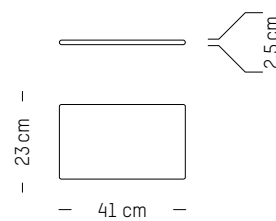

Suitable for outdoor use

Seat cushion

-

L: 41 cm | 16.1 inch
W: 34 cm | 13.4 inch
H: 2,5 cm | 1 inch
Weight: 0,5 kg | 1.1 lb

PACKAGING :

L: 45 cm | 17.7 inch
W: 45 cm | 17.7 inch
H: 5 cm | 2 inch
Weight: 1 kg | 2.2 lb