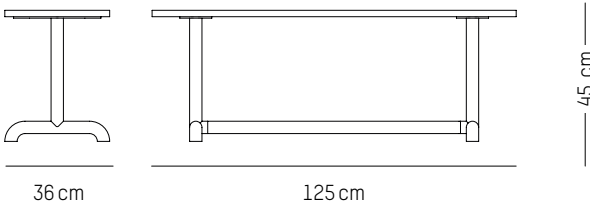

-

MATERIALS

Wooden top with matte lacquered oak veneer
Leg structure : Steel with matte grained powder coating

COLOURS

Blush

ORIGIN

Europe

Bench 125 cm