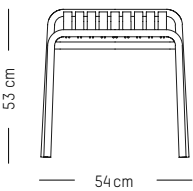

Stool

-

L: 53,3 cm | 21 inch
W: 58 cm | 22.8 inch
H: 53 cm | 20.9 inch
H (seat): 45 cm | 18 inch
Weight: 3 kg | 6.6 lb

PACKAGING :

L: 57 cm | 22.4 inch
W: 61 cm | 24 inch
H: 56 cm | 22 inch
Weight: 5 kg | 11 lb

Stackable

Stools

-

MATERIALS

Aluminium, matte grained Anti UV powder coating for outdoor use

COLORS

Black, White, Blue, Burgundy, Blush, Terracotta, Jade green, Glass green, Yellow

ORIGIN

China