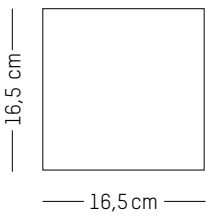

L: 16,5 cm | 7 inch
W: 16,5cm | 7 inch
Weight: 0.5 kg | 1.1 lb