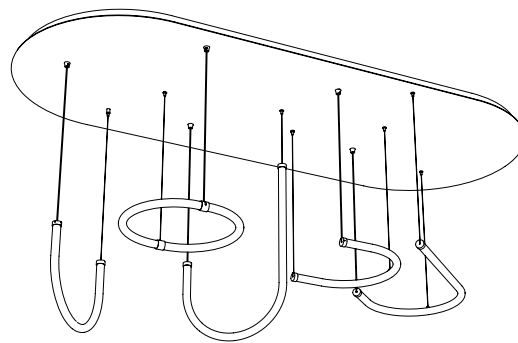

180cm

Quintuple pendant system

-

L: 180 cm | 70.9 inch

W: 73 cm | 29 inch

H: 82 cm | 32.3 inch

Weight: 40 kg | 88.2 lb

PACKAGING :