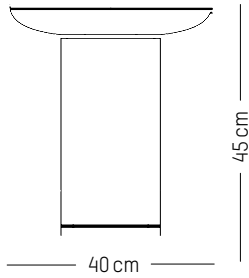

Small

-

D: 40 cm | 15.7 inch
H: 45 cm | 17.5 lb
Weight: 8 kg | 17.6 lb

PACKAGING :

Type: Carton box
L: 52 cm | 20.5 inch
W: 52 cm | 20.5 inch
H: 50 cm | 19.7 inch
Weight: 10 kg | 22 lb