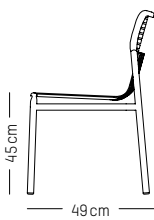

Bench

L: 121 cm | 47.7 inch
W: 49 cm | 19.3 inch
H: 77 cm | 30.3 inch (back)
H: 40 cm | 15.7 inch (seat)
Weight: 11 kg | 24.2 lb

PACKAGING :

L: 130 cm | 51.2 inch
W: 55 cm | 21.6 inch
H: 83 cm | 32.7 inch
Weight: 14 kg | 30.9 lb

Stackable

Bench without back

L: 156 cm | 61.4inch
W: 50 cm | 19.7 inch
H: 45 cm | 15.8 inch (seat)
Weight: 8 kg | 17.6 lb

PACKAGING :

L: 160 cm | 63 inch
W: 55 cm | 21.6 inch
H: 83 cm | 32.7 inch
Weight: 11 kg | 24.3 lb

Stackable