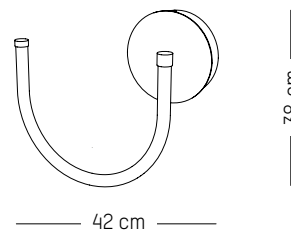

PACKAGING :

L: 62,5 cm | 24.6 inch
W: 46,7 cm | 18.4 inch
H: 6,8 cm | 2.7 inch
Weight: 2,5 kg | 5.5 lb

Pendant lamp O

L: 35 cm | 14 inch
D: 2,4 cm | 1 inch
H: 38 cm | 17.8 inch
Weight: 1,4 kg | 3.1 lb
Cable length (max): 2,5 m | 99 inch

Ceiling plate for double pendant JO

-

L: 89 cm | 35.1 inch
W: 74 cm | 25.6 inch
H: 4 cm | 1.4 inch
Weight: 23 kg | 50.8 lb

PACKAGING :

L: 91 cm | 35.9 inch
W: 76 cm | 26.4 inch
H: 6 cm | 2.4 inch
Weight: 26 kg | 57.4 lb

Ceiling plate for double pendant OU

-

L: 85 cm | 33.5 inch
W: 74 cm | 25.6 inch
H: 4 cm | 1.4 inch
Weight: 23 kg | 50.8 lb

PACKAGING :

L: 87 cm | 34.3 inch
W: 76 cm | 26.4 inch
H: 6 cm | 2.4 inch
Weight: 26 kg | 57.4 lb

Wall lamp U

-

L: 42 cm | 16.5 inch
D: 7 cm | 2.8 inch
H: 38 cm | 14.9 inch
Canopy: Ø 15cm | 5.9 inch
Weight: 0,96 kg | 2.12 lb

PACKAGING :

L: 46,7 cm | 18.4 inch
W: 42,7 cm | 16.7 inch
H: 7 cm | 2.8 inch
Weight: 1,9 kg | 4.2 lb