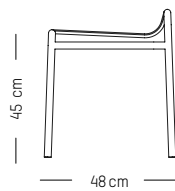

Stool

-

L: 53,3 cm | 21 inch
W: 58 cm | 22.8 inch
H: 53 cm | 20.9 inch
H (seat): 45 cm | 18 inch
Weight: 3 kg | 6.6 lb

PACKAGING :

L: 57 cm | 22.4 inch
W: 61 cm | 24 inch
H: 56 cm | 22 inch
Weight: 5 kg | 11 lb

Stackable

FOR CONTRACT PROJECT WITH MINIMUM QUANTITY

Stools

-

MATERIALS

Aluminium, matte grained Anti UV powder coating for outdoor use

COLOURS

Anthracite grey, Gold, Azur blue, Pastel green, Pearl grey, Ivory, Coral, Saffron

ORIGIN

China