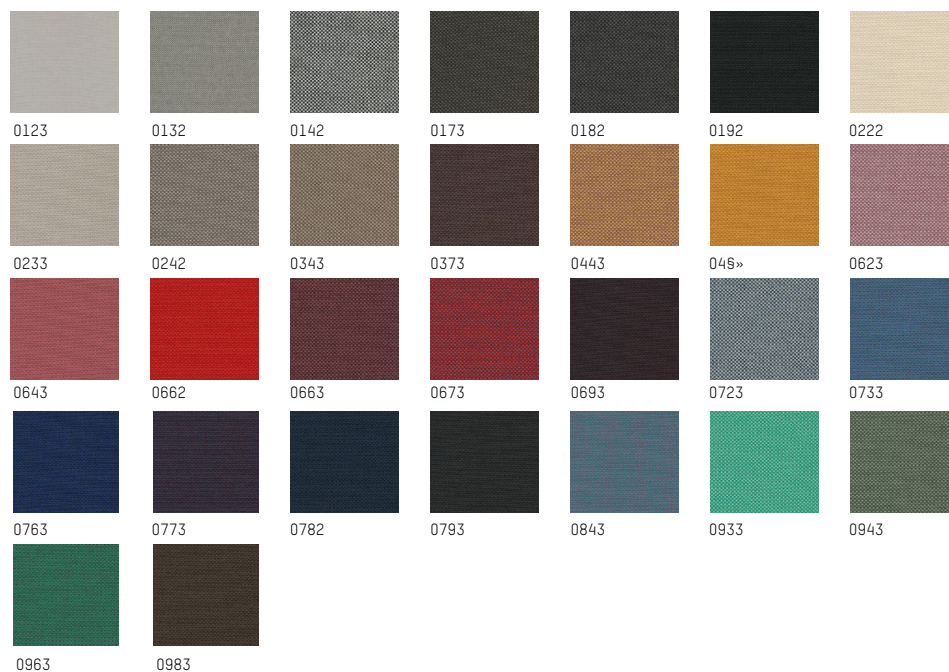

2D. KVADRAT - FIELD 2

MATERIAL: 100% Trevira CS
Width: 140cm - 55in
Weight: 450g/ml - 15,870z/Lin.yd

DURABILITY: 80.000 Martindale
ENVIRONMENT: EU Ecolabel, Greenguard
Gold, HPD, EPD

FIRE STANDARDS: BS 5852 Crib 5
EN 1021-1/2 / EN 13501-1 B-s1, d0