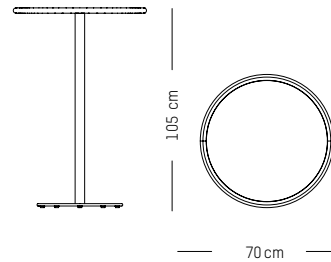

High table round

-

Ø: 70 cm | 23.6 inch
L: 70 cm | 23.6 inch
H: 105 cm | 41.3 inch
Weight: 12 kg | 26.4 lb

PACKAGING :

L: 73 cm | 29 inch
W: 73 cm | 29 inch
H: 108 cm | 42.5 inch
Weight: 14 kg | 30.9 lb

Assembly