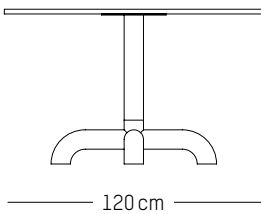

Round dining table

-

Ø: 120 cm | 47.2 inch
H: 73 cm | 29 inch
Weight: 33 kg | 72.5 lb

PACKAGING :

- Carton box 1
L: 122 cm | 48 inch
W: 122 cm | 48 inch
H: 30 cm | 11.8 inch
Weight: 20 cm | 44 inch

- Carton box 2
L: 60 cm | 23.6 inch
W: 60 cm | 23.6 inch
H: 25 cm | 9.8 inch
Weight: 18 kg | 39.7 lb

Assembly