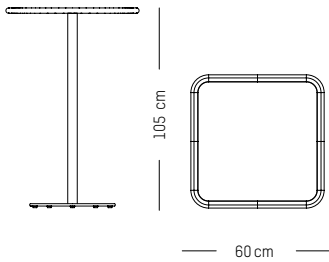

High table square

-

L: 60 cm | 27.5 inch
W: 60cm | 27.5 inch
H: 105 cm | 41.3 inch
Weight: 13 kg | 29 lb

PACKAGING :

L: 72 cm | 28.3 inch
W: 72 cm | 28.3 inch
H: 108 cm | 42.5 inch
Weight: 15 kg | 33 lb

Assembly