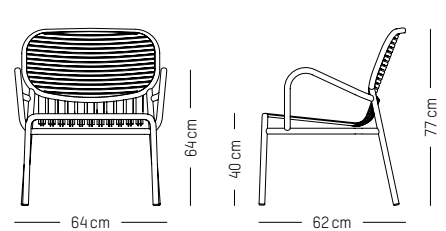

Armchair

L: 66 cm | 26 inch
L: 62 cm | 24.4 inch
H: 77 cm | 30.3 inch (back)
H: 40 cm | 15.7 inch (seat)
H: 62 cm | 24.4 inch (armrests)
Weight: 5kg | 11 lb

PACKAGING (X2) :

L: 70 cm | 27.6 inch
W: 70 cm | 27.6 inch
H: 83 cm | 32.7 inch
Weight : 15 kg | 33 lb

Stackable