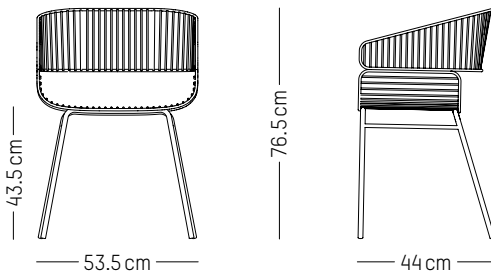

-

Ø: 80 cm | 31.5 inch

H: 75 cm | 29.5 inch

Weight: 22,4 kg | 49.4 lb

PACKAGING :

L: 80 cm | 31,5 inch

L: 85 cm | 33,5 inch

H: 7 cm | 2.8 inch

Europe

L: 53,5 cm | 21 inch
D: 44 cm | 17.3 inch
H: 76,5 cm | 30.1 inch
H (seat): 43,5 cm | 17.1 inch
Weight: 8 kg | 17.6 lb

PACKAGING :

L: 80 cm | 31.5 inch
W: 60 cm | 23.6 inch
H: 52 cm | 20.5 inch
Weight: 9,8 kg | 21.6 lb