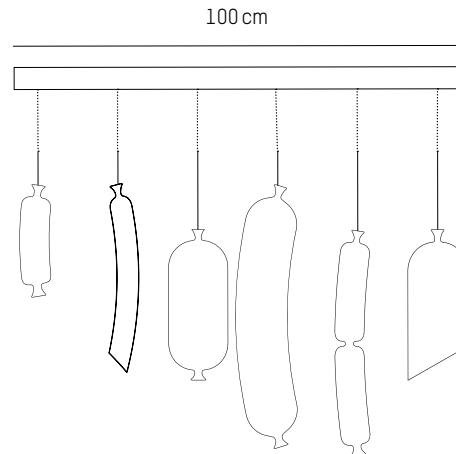

Set of 5

-

Ø: 18 cm | 7.1 inch
H: 38 cm | 15 inch
Cable length : 175 cm | 69 inch
Weight: 1,2 kg | 2.7 lb

PACKAGING :

L: 50 cm | 19.7 inch
W: 45 cm | 17.7 inch
H: 12 cm | 4.7 inch
Weight: 1,9 kg | 4.2 lb

Line of 6