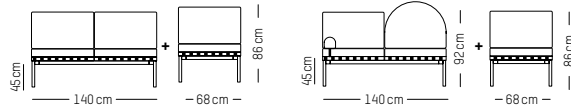

**2 seater sofa without armrest
+ armchair with 1 armrest**
(right or left)