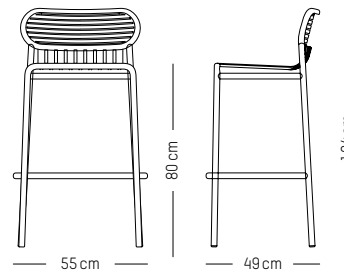

Bar stool

-

L: 49 cm | 19.3 inch
W: 55 cm | 19.3 inch
H: 104cm | 50.9 inch
H (seat): 80 cm | 32 inch
Weight: 5,6 kg | 12.3 lb

PACKAGING :

L: 53 cm | 20.9 inch
W: 58 cm | 22.8 inch
H: 110 cm | 43.3 inch
Weight: 8 kg | 17.7 lb