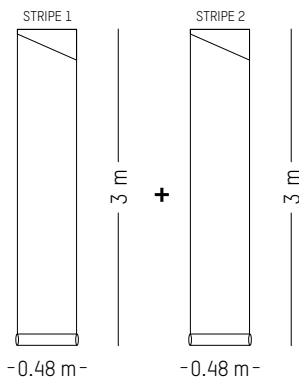

Ø: 300 cm | 118.1 inch
W: 48cm | 18.9 inch
Weight: 0,3 kg | 0.6 lb

PACKAGING :

Ø: 10 cm | 3.9 inch
H: 51,5 cm | 20.3 inch
Weight: 0,5 kg | 1.1 lb