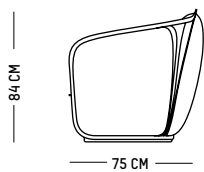

Sofa

-

L: 165 cm | 65 inch

W: 75 cm | 30 inch

H: 84 cm | 33 inch

Weight: 59 kg | 130 lb

PACKAGING :

Type: Wooden crate

L: 172 cm | 68 inch

W: 85 cm | 33 inch

H: 102 cm | 40 inch

Weight: 90kg | 198 lb

Armchair

-

L: 85 cm | 33 inch

W: 75 cm | 30 inch

H: 84 cm | 33 inch

H1: 40 cm | 15.7 inch

Weight: 39 kg | 86 lb

PACKAGING :

Type: Wood box

L: 92 cm | 36 inch

W: 85 cm | 33 inch

H: 102 cm | 40 inch

Weight: 60 kg | 132 lb