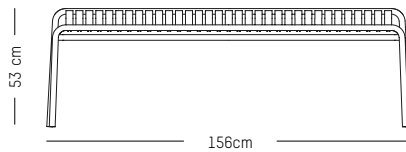

Bench

L: 121 cm | 47.7 inch
W: 49 cm | 19.3 inch
H: 77 cm | 30.3 inch (back)
H: 40 cm | 15.7 inch (seat)
Weight: 11 kg | 24.2 lb

PACKAGING :

L: 130 cm | 51.2 inch
W: 55 cm | 21.6 inch
H: 83 cm | 32.7 inch
Weight: 14 kg | 30.9 lb

Stackable

Bench without back

L: 156 cm | 61.4inch
W: 50 cm | 19.7 inch
H: 45 cm | 15.8 inch (seat)
Weight: 8 kg | 17.6 lb

PACKAGING :

L: 160 cm | 63 inch
W: 55 cm | 21.6 inch
H: 83 cm | 32.7 inch
Weight: 11 kg | 24.3 lb

Stackable