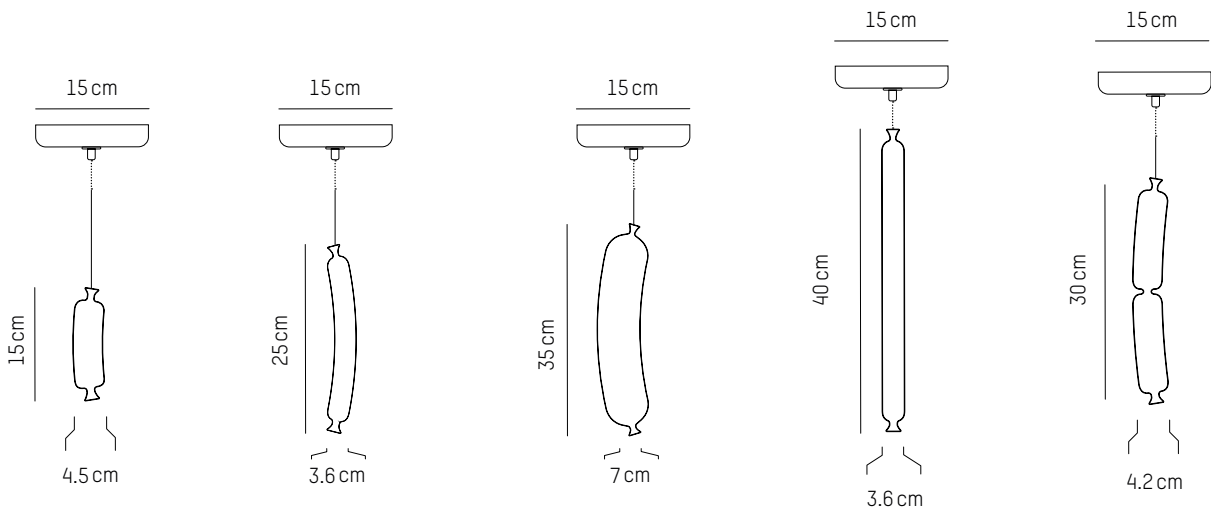

220-240 V 50-60 HZ

Diot

-

Ø: 4,2 cm | 1.7 inch
H: 15 cm | 5.1 inch
Cable: 175 cm | 69 in
Weight: 0,5 kg | 1.1 lb

PACKAGING :

L: 49 cm | 19.3 inch
W: 20 cm | 7.9 inch
H: 18 cm | 7.1 inch
Weight: 1,1 kg | 2.4 lb