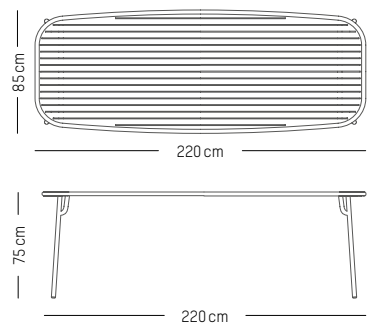

Rectangular table large

-

W: 85 cm | 33.5 inch
L: 220 cm | 86.6 inch
H: 75 cm | 29.5 inch
Weight: 27 kg | 59.5 lb

PACKAGING :

packaging table top
L: 222 cm | 87.4 inch
W: 88 cm | 34.6 inch
H: 5 cm | 2 inch
Weight: 27 kg | 59.5 lb

packaging legs (x2)
L: 19 cm | 7.5 inch
W: 19 cm | 7.5 inch
H: 80 cm | 31.5 inch
Weight: 4 kg | 8.9 lb

Assembly