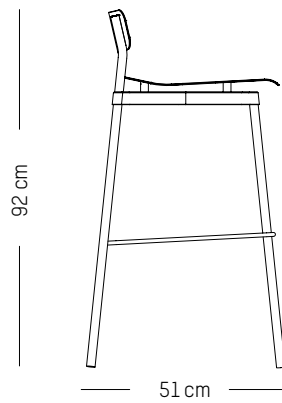

L: 61 cm | 24 inch

D: 58 cm | 23 inch

H: 71 cm | 28 inch

H (seat): 40 cm | 16 inch

Weight: 5,9 kg | 13 lb

PACKAGING :

L: 64 cm | 25.2 inch

W: 59 cm | 23.2 inch

H: 45 cm | 18 inch

Weight: 2,6 kg | 5.7 lb

PACKAGING (X2):

L: 40 cm | 16 inch

W: 40 cm | 16 inch

H: 55 cm | 21.6 inch

Weight: 7 kg | 15.4 lb

FROMME

Compliant with EN 581-1 ; EN581-2 for Contract use

High stool

-

L: 51cm | 20.4 inch
D: 51 cm | 20.1 inch
H: 92 cm | 36.2 inch
H (seat): 75 cm | 29.5 inch
Weight: 4,5 kg | 9.9 lb

PACKAGING :

L: 53 cm | 20.87 inch
W: 53 cm | 20.87 inch
H: 93 cm | 36.6 inch
Weight: 6,5 kg | 14.3 lb

High stool

-

L: 49cm | 19.3 inch
D: 49 cm | 19.3 inch
H: 81 cm | 31.9 inch
H (seat): 65 cm | 25.6 inch
Weight: 4,1 kg | 9.1 lb

PACKAGING :

L: 53 cm | 20.9 inch
W: 53 cm | 20.9 inch
H: 83 cm | 32.7 inch
Weight : 4.1 kg | 9.1 lb