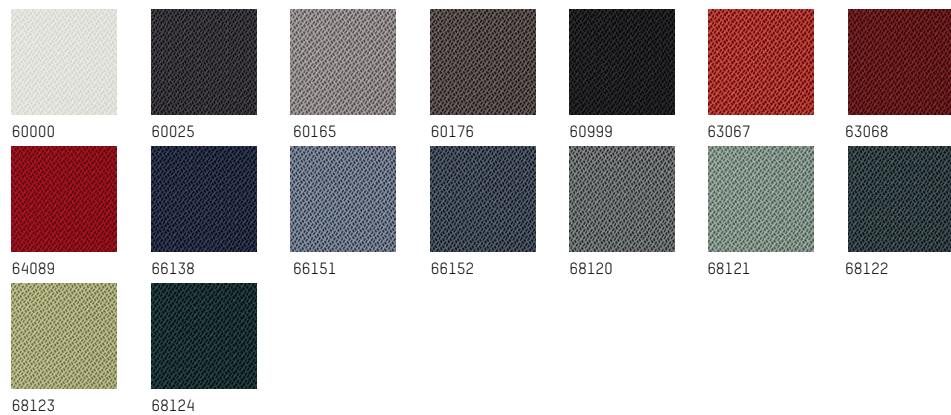

FABRICS' SELECTIONS

TO CREATE YOUR CUSTOM GRID, HOFF AND NUBILO SOFAS, ARMCHAIRS, STOOLS - FOR LILY, PLEASE REFER TO FABRICS WITH *

CATEGORY 1

GABRIEL CHILI* | GABRIEL RHYTHM | GABRIEL RONDO

1A. GABRIEL CHILI*

MATERIAL: 100% post-consumer recycled polyester fr
Width : 140cm - 55in
Weight : 470g/ml - 16,60z/Lin.yd

DURABILITY: 60.000 Martindale
ENVIRONMENT: STANDARD 100 by OEKO-TEX®
FIRE STANDARDS: BS EN 1021 1&2 Cigarette and Match/ BS EN 1021-1 Cigarette
BS 7176 Medium hazard/ BS 5852 Crib 5
BS 5852 Crib 5 / Call 117

1B. GABRIEL RHYTHM

MATERIAL: 100% polyester/polyester flame retardant
Width : 140cm - 55in
Weight : 490g/ml - 17,240z/Lin.yd

DURABILITY: 70.000 Martindale
ENVIRONMENT: STANDARD 100 by OEKO-TEX®