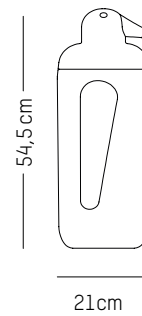

Grand pa ping

-

Ø: 21 cm | 8.3 inch
H: 54,5 cm | 21.3 inch
Weight: 4,5 kg | 9.9 lb

PACKAGING :

L: 30 cm | 11.8 inch
W: 30 cm | 11.8 inch
H: 60 cm | 23.6 inch
Weight: 5.5 kg | 13 lb

* While stocks last