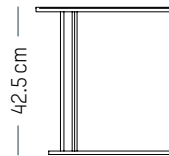

42,5 cm

40 cm