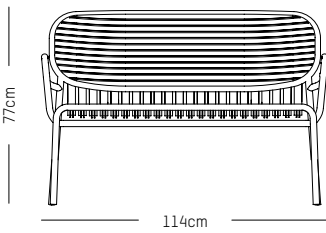

Blush

Terracotta

Jade green

Glass green

Yellow

2 seater sofa

-

L: 113,5 cm | 44.5 inch