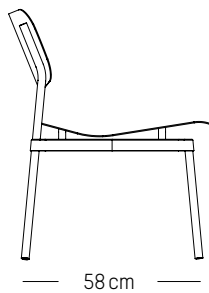

40 cm

Lounge armchair

L: 61cm | 24 inch
D: 58 cm | 23 inch
H: 71 cm | 28 inch
H (seat): 40 cm | 16 inch
Weight: 7,9 kg | 17.4 lb

PACKAGING :

L: 64 cm | 25.2 inch
W: 59 cm | 23.2 inch
H: 71 cm | 28 inch
Weight: 11 kg | 24.3 lb