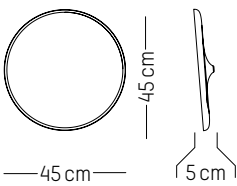

Small

-

Ø: 45 cm | 17.7 inch

D: 5 cm | 2 inch

Weight: 3.5 kg | 7.7 lb

PACKAGING :

Type: Carton box

L: 52 cm | 20.5 inch

W: 52 cm | 20.5 inch

H: 11 cm | 4.3 inch

Weight: 3 kg | 6.6 lb

Large

-

Ø: 60 cm | 26.6 inch

D: 5 cm | 2 inch

Weight: 7 kg | 15.4 lb

PACKAGING :

Type: Carton box

L: 68 cm | 26.7 inch

W: 68 cm | 26.7 inch

H: 11 cm | 4.3 inch

Weight: 8,8 kg | 19.4 lb

Extra large

-

Ø: 110 cm | 43.3 inch

D: 5,5 cm | 2.2 inch

Weight: 23 kg | 50.7 lb

PACKAGING :

Type: Carton box

L: 118 cm | 46.5 inch

W: 118 cm | 46.5 inch

H: 9,5 cm | 3.7 inch

Weight: 28 kg | 11 lb