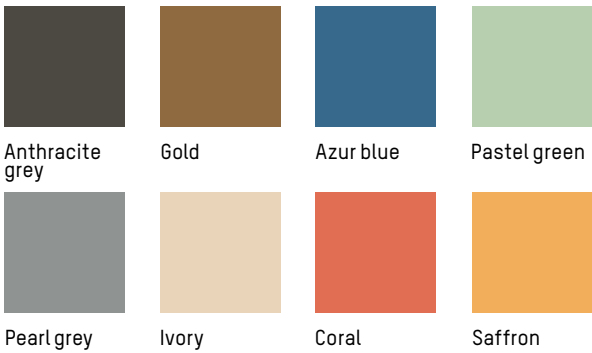

WEEK - END

STUDIO BRICHET ZIEGLER

2019

FOR CONTRACT PROJECT WITH MINIMUM QUANTITY

High tables

-

MATERIALS

Aluminium, matte grained Anti UV powder coating for outdoor use

COLOURS

Anthracite grey, Gold, Azur blue, Pastel green, Pearl grey, Ivory, Coral, Saffron

ORIGIN

China