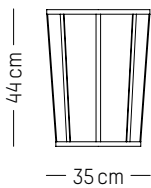

Stool

-

Ø: 35 cm | 14 inch
H: 44 cm | 17.3 inch
Weight: 4 kg | 8.8 lb

PACKAGING :

Type: Carton box
L: 41,5 cm | 16.3 inch
W: 41 cm | 16.1 inch
H: 52 cm | 20.5 inch
Weight: 5,6 kg | 12.3 lb

Coffee table

-

Ø: 70 cm | 27.6 inch
H: 33 cm | 13 inch
Weight: 12 kg | 2.2 lb

PACKAGING :

Type: Carton box
L: 76 cm | 29.9 inch
W: 74,5 cm | 29.3 inch
H: 40 cm | 15.8 inch
Weight: 15,3 kg | 33.7 lb

Bistro table

-

Ø: 50 cm | 28.4 inch
H: 72 cm | 19.7 inch
Weight: 7 kg | 15.4 lb

PACKAGING :

Type: Carton box
L: 56 cm | 22.1 inch
W: 56 cm | 22.1 inch
H: 78 cm | 30.7 inch
Weight: 11,1 kg | 24.5 lb