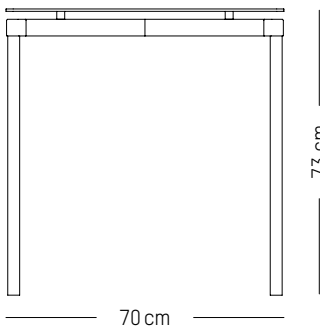

H: 45 cm | 18 inch

Weight: 2,6 kg | 5.7 lb

PACKAGING (X2):

L: 40 cm | 16 inch

W: 40 cm | 16 inch

H: 55 cm | 21.6 inch

Weight: 7 kg | 15.4 lb

FROMME

High stool

-

L: 49cm | 19.3 inch
D: 49 cm | 19.3 inch
H: 81 cm | 31.9 inch
H (seat): 65 cm | 25.6 inch
Weight: 4,1 kg | 9.1 lb

PACKAGING :

L: 53 cm | 20.9 inch
W: 53 cm | 20.9 inch
H: 83 cm | 32.7 inch
Weight : 4.1 kg | 9.1 lb

Square table

-

L: 70cm | 28 inch

D: 70 cm | 28 inch

H: 73 cm | 29 inch

Weight: 14,5 kg | 32 lb

PACKAGING :

L: 90 cm | 35.4 inch