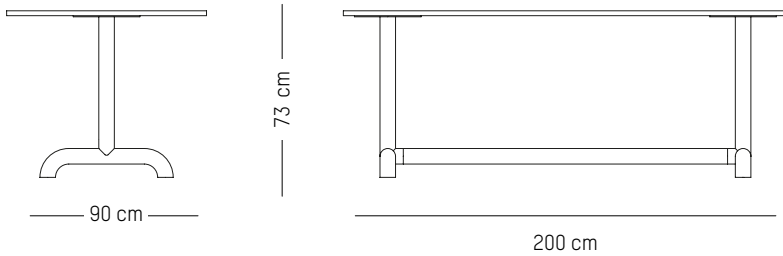

Rectangular dining table

-

L: 200 cm | 79 inch
W: 90 cm | 35 inch
H: 73 cm | 29 inch
Weight: 46 kg | 102 lb

PACKAGING :

- Carton box 1
L: 202 cm | 79.53 inch
W: 92 cm | 36.22 inch
H: 5 cm | 2 inch
Weight: 30 kg | 66.1 lb

- Carton box 2
L: 80 cm | 31.50 inch
W: 62 cm | 24.41 inch
H: 16 cm | 6.30 inch
Weight: 22kg | 48.5 lb

Assembly