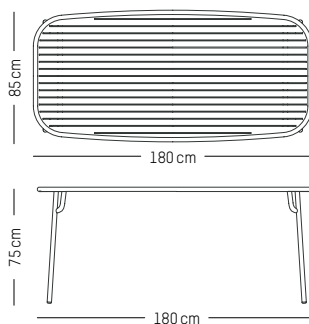

Rectangular table medium

W: 85 cm | 33.5 inch
L: 180 cm | 70.9 inch
H: 75 cm | 29.5 inch
Weight: 22,3 kg | 49.2 lb

PACKAGING :

packaging table top
L: 182 cm | 71.7 inch
W: 88 cm | 34.6 inch
H: 5 cm | 2 inch
Weight: 22 kg | 48.5 lb

packaging legs (x2)
L: 19 cm | 7.5 inch
W: 19 cm | 7.5 inch
H: 80 cm | 31.5 inch
Weight: 4 kg | 8.9 lb

Assembly