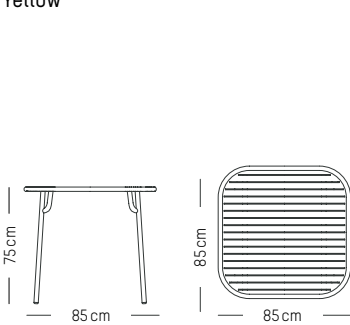

ORIGIN

China

Square table

-

L: 85 cm | 33.5 inch
W: 85 cm | 33.5 inch
H: 75 cm | 29.5 inch
Weight: 12 kg | 26.5 lb

PACKAGING :

packaging tabletop
L: 86 cm | 33.9 inch
W: 86 cm | 33.9 inch
H: 5 cm | 2 inch
Weight: 10 kg | 22 lb

packaging legs (x2)
L: 19 cm | 7.5 inch
W: 19 cm | 7.5 inch
H: 80 cm | 31.5 inch
Weight: 4 kg | 8.9 lb

Assembly