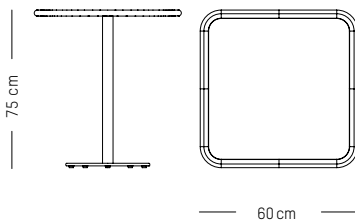

Square bistro table

L: 60 cm | 27.5 inch
W: 60cm | 27.5 inch
H: 75 cm | 29.5 inch
Weight: 11 kg | 24.2 lb

PACKAGING :

L: 72 cm | 28.3 inch
W: 72 cm | 28.3 inch
H: 78 cm | 30.7 inch
Weight: 14 kg | 30.9 lb

Assembly

Round bistro table

Ø: 70 cm | 23.6 inch
L: 70 cm | 23.6 inch
H: 75 cm | 29.5 inch
Weight: 10 kg | 22 lb

PACKAGING :

L: 73 cm | 29 inch
W: 73 cm | 29 inch
H: 78 cm | 30.7 inch
Weight: 12 kg | 26.5 lb

Assembly