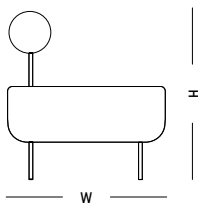

TECHNICAL SPECIFICATIONS

DRY CLEAN

**Medium Armchair**

-

L: 68 cm | 26.8 inch
W: 68 cm | 26.8 inch
H: 72.5 cm | 28.5 inch
H1: 40 cm | 15.8 inch
Weight: 17 kg | 37.5 lb

PACKAGING :

Type: Wood box
L: 53cm | 20.9 inch
W: 71cm | 27.9 inch
H: 43 cm | 16.9 inch
Weight: 24 kg | 12.6 lb