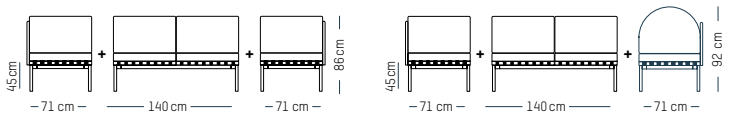

**2 seater sofa without armrest
+ 1 armchair with 1 armrest + 1 pouf**
(right or left)