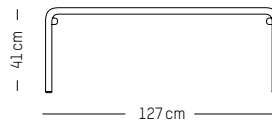

Coffee table

-

W: 60 cm | 23.6 inch

L: 69 cm | 27.2 inch

H: 32 cm | 12.6 inch

Weight: 4 kg | 8.8 lb

PACKAGING :

L: 72 cm | 28.3 inch

W: 72 cm | 28.3 inch

H: 35 cm | 13.8 inch

Weight : 5 kg | 11 lb

Long coffee table

-

W: 127 cm | 50 inch

L: 51 cm | 20 inch

H: 41 cm | 16.1 inch

Weight: 5 kg | 11 lb

PACKAGING :

L: 130 cm | 51.2 inch

W: 58 cm | 22.8 inch

H: 45 cm | 17.7 inch

Weight: 6 kg | 13.6 lb