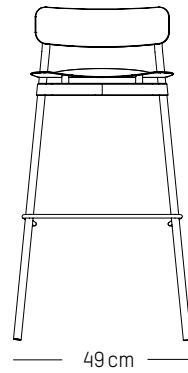

Compliant with EN 581-1 ; EN581-2 for Contract use

High stool

-

L: 51cm | 20.4 inch
D: 51 cm | 20.1 inch
H: 92 cm | 36.2 inch
H (seat): 75 cm | 29.5 inch
Weight: 4,5 kg | 9.9 lb

PACKAGING :

L: 53 cm | 20.87 inch
W: 53 cm | 20.87 inch
H: 93 cm | 36.6 inch
Weight: 6,5 kg | 14.3 lb

High stool

-

L: 49cm | 19.3 inch
D: 49 cm | 19.3 inch
H: 81 cm | 31.9 inch
H (seat): 65 cm | 25.6 inch
Weight: 4,1 kg | 9.1 lb

PACKAGING :

L: 53 cm | 20.9 inch
W: 53 cm | 20.9 inch
H: 83 cm | 32.7 inch
Weight : 4.1 kg | 9.1 lb