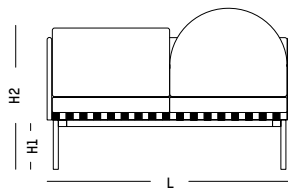

ORIGIN

Europe

TECHNICAL SPECIFICATIONS

Removable cushions

Daybed

L: 187 cm | 73.6 inch
W: 71 cm | 28 inch
H: 92 cm | 36.2 inch
H1: 45 cm | 17.7 inch
Weight: 45 kg | 92.2 lb

PACKAGING :

Type: Wood box
L: 170 cm | 66.9 inch
W: 90 cm | 35.4 inch
H: 100 cm | 39.4 inch
Weight: 90 kg | 198 lb