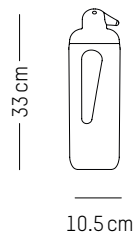

L: 17 cm | 6.7 inch
W: 17 cm | 6.7 inch
H: 22,5 cm | 8.9 inch
Weight: 0.5 kg | 1.1 lb

Mama ping

-

Ø: 10,5 cm | 3.9 inch
H: 24 cm | 9.4 inch
Weight: 0,6 kg | 1.4 lb

PACKAGING :

L: 17 cm | 6.7 inch
W: 17 cm | 6.7 inch
H: 43 cm | 16.9 inch
Weight: 0.86 kg | 1.9 lb