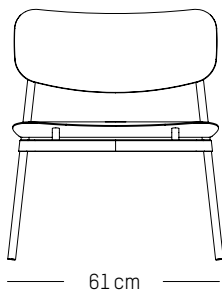

FROMME

TOM CHUNG

2021

Lounge armchair

-

MATERIALS

Aluminium, matte grained Anti UV powder coating for outdoor use

COLORS

Black, Brown-red, Mint-green, Blue, Coral

ORIGIN

China

TECHNICAL SPECIFICATIONS

Compliant with EN 581-1 ; EN581-2 for Contract use

61 cm

71 cm

58 cm

40 cm

Lounge armchair

-

L: 61 cm | 24 inch

D: 58 cm | 23 inch

H: 71 cm | 28 inch

H (seat): 40 cm | 16 inch

Weight: 5,9 kg | 13 lb

PACKAGING :

L: 64 cm | 25.2 inch

W: 59 cm | 23.2 inch

H: 71 cm | 28 inch

Weight: 8 kg | 17.6 lb