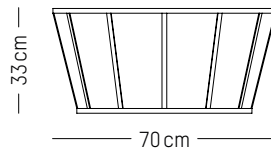

Stool

-

Ø: 35 cm | 14 inch
H: 44 cm | 17.3 inch
Weight: 4 kg | 8.8 lb

PACKAGING :

Type: Carton box
L: 41,5 cm | 16.3 inch
W: 41 cm | 16.1 inch
H: 52 cm | 20.5 inch
Weight: 5,6 kg | 12.3 lb

Coffee table

-

Ø: 70 cm | 27.6 inch
H: 33 cm | 13 inch
Weight: 12 kg | 2.2 lb

PACKAGING :

Type: Carton box
L: 76 cm | 29.9 inch
W: 74,5 cm | 29.3 inch
H: 40 cm | 15.8 inch
Weight: 15,3 kg | 33.7 lb

Bistro table

-

Ø: 50 cm | 28.4 inch
H: 72 cm | 19.7 inch
Weight: 7 kg | 15.4 lb

PACKAGING :

Type: Carton box
L: 56 cm | 22.1 inch
W: 56 cm | 22.1 inch
H: 78 cm | 30.7 inch
Weight: 11,1 kg | 24.5 lb