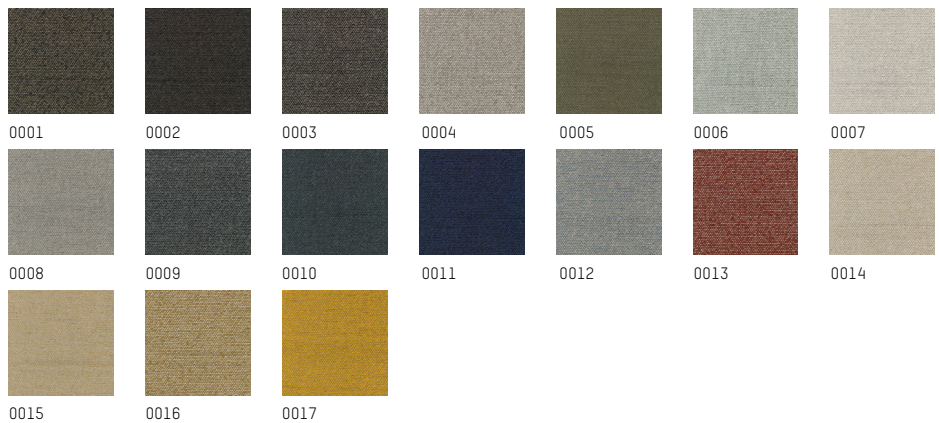

5C. KVADRAT - SAPHIRE

MATERIAL: 43% viscose 17% polyacrylic
15% new wool 9% cotton 8% polyester
8% linen
Width : 140cm - 55in
Weight : 1010g/ml - 35,630z/Lin.yd

DURABILITY: 44.000 Martindale
ENVIRONMENT: Greenguard Gold, HPD EPD
FIRE STANDARDS: : BS 5852 source 0 / 1 EN 1021-1 / 2 With flame retardant treatment: BS 5852 source 5