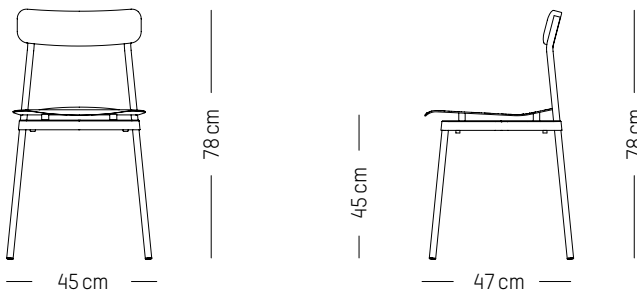

Chair

-

L: 45 cm | 18.5 inch

D: 47 cm | 18.5 inch

H: 78 cm | 30.7 inch

H (seat): 45 cm | 18.5 inch

Weight: 3,3 kg | 7.3 lb

PACKAGING (X2) :

L: 49 cm | 19.3 inch

W: 49 cm | 19.3 inch

H: 79 cm | 31.1 inch

Weight: 9,6 kg | 21.2 lb