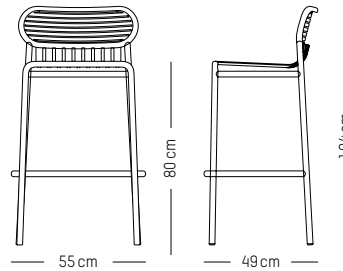

Bar stool

-

L: 49 cm | 19.3 inch
W: 55 cm | 19.3 inch
H: 104cm | 50.9 inch
H (seat): 80 cm | 32 inch
Weight: 5,6 kg | 12.3 lb

PACKAGING :

L: 53 cm | 20.9 inch
W: 58 cm | 22.8 inch
H: 110 cm | 43.3 inch
Weight: 8 kg | 17.7 lb