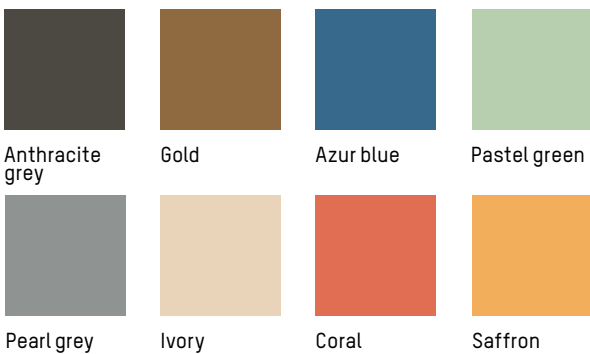

Square table

L: 85 cm | 33.5 inch
W: 85 cm | 33.5 inch
H: 75 cm | 29.5 inch
Weight: 12 kg | 26.5 lb

PACKAGING :

packaging tabletop
L: 86 cm | 33.9 inch
W: 86 cm | 33.9 inch
H: 5 cm | 2 inch
Weight: 10 kg | 22 lb

packaging legs (x2)
L: 19 cm | 7.5 inch
W: 19 cm | 7.5 inch
H: 80 cm | 31.5 inch
Weight: 4 kg | 8.9 lb

Assembly