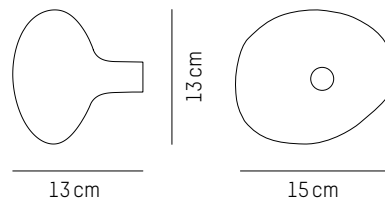

H: 16 cm | 6.3 inch

Weight: 0,5 kg | 1.1 lb

Large

-

L: 13cm | 5.12 inch

W: 13 cm | 5.12 inch

H: 15 cm | 5.9 inch

Weight: 0,8 kg | 1.8 lb