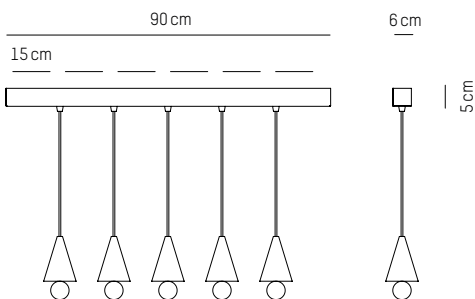

220-240V, 50-60Hz

Power

220-240V, 50-60Hz

Linear canopy

5 PCS XS CHERRY PENDANT

L: 90 cm | 35.4 inch
W: 6 cm | 2.4 inch
H: 5 cm | 1.9 inch
Weight: 3,9 kg | 8.6 lb

PACKAGING :

Type: Carton box
L: 91 cm | 35.6 inch
W: 17 cm | 6.6 inch
H: 27 cm | 10.6 inch