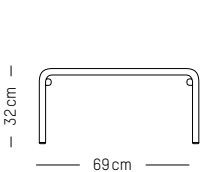

Coffee table

-

W: 60 cm | 23.6 inch

L: 69 cm | 27.2 inch

H: 32 cm | 12.6 inch

Weight: 4 kg | 8.8 lb

PACKAGING :

L: 72 cm | 28.3 inch

W: 72 cm | 28.3 inch

H: 35 cm | 13.8 inch

Weight : 5 kg | 11 lb

Long coffee table

-

W: 127 cm | 50 inch

L: 51 cm | 20 inch

H: 41 cm | 16.1 inch

Weight: 5 kg | 11 lb

PACKAGING :

L: 130 cm | 51.2 inch

W: 58 cm | 22.8 inch

H: 45 cm | 17.7 inch

Weight: 6 kg | 13.6 lb