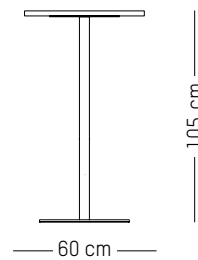

Square high

-

L: 60 cm | 23.6 inch
W: 60 cm | 23.6 inch
H: 105 cm | 41.34 inch
Weight: 22,5 kg | 49.6 lb

PACKAGING :

L: 110 cm | 43,3 inch
L: 65 cm | 25,6 inch
H: 7 cm | 2.8 inch
Weight: 24 kg | 53 lb

Assembly