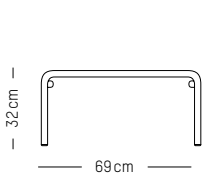

Saffron

Coffee table

W: 60 cm | 23.6 inch
L: 69 cm | 27.2 inch
H: 32 cm | 12.6 inch
Weight: 4 kg | 8.8 lb

PACKAGING :

L: 72 cm | 28.3 inch
W: 72 cm | 28.3 inch
H: 35 cm | 13.8 inch
Weight : 5 kg | 11 lb

FOR CONTRACT PROJECT WITH MINIMUM QUANTITY