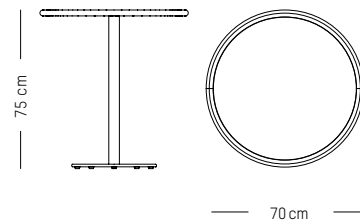

Square bistro table

L: 60 cm | 27.5 inch
W: 60cm | 27.5 inch
H: 75 cm | 29.5 inch
Weight: 11 kg | 24.2 lb

PACKAGING :

L: 72 cm | 28.3 inch
W: 72 cm | 28.3 inch
H: 78 cm | 30.7 inch
Weight: 14 kg | 30.9 lb

Assembly

Round bistro table

Ø: 70 cm | 23.6 inch
L: 70 cm | 23.6 inch
H: 75 cm | 29.5 inch
Weight: 10 kg | 22 lb

PACKAGING :

L: 73 cm | 29 inch
W: 73 cm | 29 inch
H: 78 cm | 30.7 inch
Weight: 12 kg | 26.5 lb

Assembly