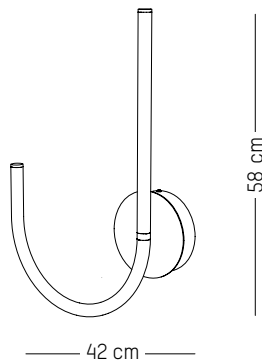

Wall lamp J

L: 42 cm | 16.5 inch
D: 7 cm | 2.8 inch
H: 58 cm | 22.8 inch
Canopy: Ø 15cm | 5.9 inch
Weight: 1,5 kg | 3.3 lb

PACKAGING :

L: 62,5 cm | 24.6 inch
W: 46,7 cm | 18.4 inch
H: 7 cm | 2.8 inch
Weight: 2,5 kg | 5.5 lb

FOR CONTRACT PROJECT WITH MINIMUM QUANTITY

Wall lamps

-

MATERIALS

Smooth powder coated steel, varnished brass, polycarbonate tube

Lighting system: integrated LED

COLOURS

Brass and translucent

ORIGIN

France

TECHNICAL SPECIFICATIONS

LAMP J

LED 12W LED input: 1030 lumens

LAMP U

LED 8.5W LED input: 720 lumens

EUROPE

UK

US

Power

220-240 V 50-60HZ

Power

220-240 V 50-60 HZ

Power

110-120 V 60 HZ