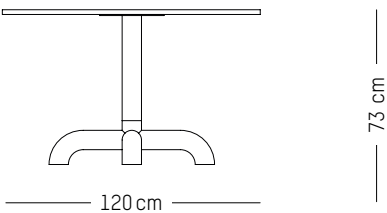

Round dining table

-

Ø: 120 cm | 47.2 inch
H: 73 cm | 29 inch
Weight: 33 kg | 72.5 lb

PACKAGING :

- Carton box 1
L: 122 cm | 48 inch
W: 122 cm | 48 inch
H: 30 cm | 11.8 inch
Weight: 20 kg | 44 lb

- Carton box 2
L: 60 cm | 23.6 inch
W: 60 cm | 23.6 inch
H: 25 cm | 9.8 inch
Weight: 18 kg | 39.7 lb

Assembly