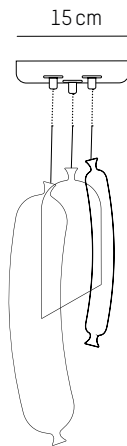

220-240 V 50-60 HZ

Diot

-

Ø: 4,2 cm | 1.7 inch
H: 15 cm | 5.1 inch
Cable: 175 cm | 69 in
Weight: 0,5 kg | 1.1 lb

PACKAGING :

L: 49 cm | 19.3 inch
W: 20 cm | 7.9 inch
H: 18 cm | 7.1 inch
Weight: 1,1 kg | 2.4 lb

PACKAGING :

L: 49 cm | 19.3 inch
W: 20 cm | 7.9 inch
H: 18 cm | 7.1 inch
Weight: 1,1 kg | 2.4 lb

Toulouse

-

Ø: 4,2 cm | 1.7 inch
H: 30 cm | 11.8 inch
Cable: 175 cm | 69 in
Weight: 0,6 kg | 1.3 lb

PACKAGING :

UK

Power

220-240 V 50-60HZ

Power

220-240 V 50-60 HZ

Set of 3 #1

-

Ø: 15 cm | 5.9 inch
H: 33 cm | 13 inch
Cable length: 175 cm | 69 inch
Weight: 1 kg | 2.2 lb

PACKAGING :

L: 49 cm | 19.3 inch
W: 32 cm | 12.6 inch
H: 12 cm | 4.7 inch
Weight: 1,9 kg | 4.2 lb

Set of 3 #2

-

Ø: 4,2 cm | 1.7 inch
H: 38 cm | 15 inch
Cable length: 175 cm | 69 inch
Weight: 1,2 kg | 2.7 lb