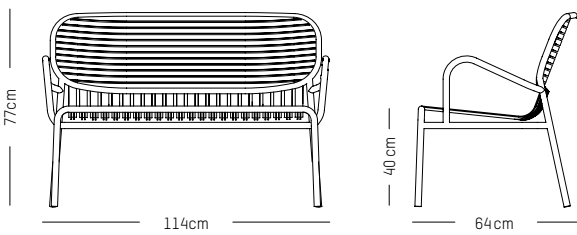

2 seater sofa

-

L: 113,5 cm | 44.5 inch

W: 64 cm | 24.2 inch

H: 78.5 cm | 31 inch (back)

H: 40 cm | 15.7 inch (seat)

Weight: 9 kg | 19.8 lb

PACKAGING :

L: 70 cm | 27.6 inch

W: 120 cm | 47.2 inch

H: 83 cm | 32.7 inch

Weight: 12 kg | 26.5 lb

Stackable