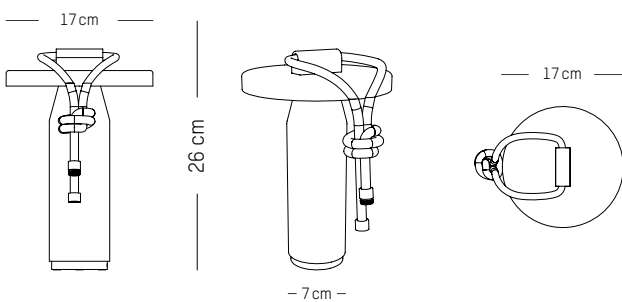

Olive green

Emerald green

Small

Ø TOP: 17 cm | 6.7 inch
Ø BOTTOM: 7 cm | 2.8 inch
H: 26 cm | 10.1 inch
Weight: 1,3 kg | 2.9 lb

PACKAGING (pack cash and carry)

L: 18 cm | 7.1 inch
W: 18 cm | 7.1 inch
H: 29 cm | 11.4 inch
Weight: 2 kg | 4.4 lb