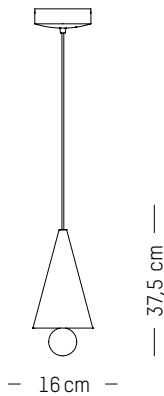

XS

-

D: 9,3 cm | 3.6 inch
H: 17 cm | 6.7 inch
Ø (sphere): 5,1 cm | 0.2 inch
Canopy: Ø 15cm | 5.9 inch
Weight: 0,9 kg | 2 lb

PACKAGING :

Type: Carton box
L: 19,6 cm | 8 inch
W: 19,6 cm | 8 inch
H: 24,4 cm | 9.7 inch
Weight: 1,4 kg | 3 lb

S

-

D: 16 cm | 6.3 inch
H: 37,5 cm | 15 inch
Ø (sphere): 7,6 cm | 0.3 inch
Canopy: Ø 15cm | 5.9 inch
Weight: 1,2 kg | 2.7 lb

PACKAGING :

Type: Carton box
L: 22,5 cm | 9 inch
W: 22 cm | 8.6 inch
H: 50 cm | 17 inch
Weight: 1,8 kg | 4 lb