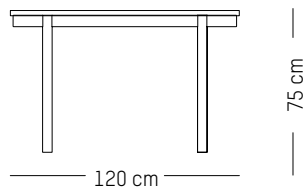

Extendable oval

-

L: 200/300 cm - 2 extensions of 50cm
28.5 inch - 2 extensions of 19.6 inch
W: 100 cm | 39.3 inch
H: 75 cm | 29.5 inch
Weight: 60kg | 132.2 lb

PACKAGING :

Type : Wood box
L: 215 cm | 85 inch
W: 110 cm | 43.3 inch
H: 15 cm | 6 inch
Weight: 95 kg | 209.5 lb

Assembly