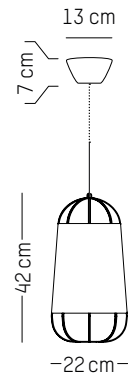

Small

Ø: 22 cm | 8.7 inch
H: 42 cm | 16.5 inch
Weight: 0,4 kg | 0.9 lb
Cable length: 250 cm | 99 inch or
on demand: 1000 cm | 394 inch

PACKAGING :

Type: Carton box
L: 27,5 cm | 10.8 inch
W: 27,5 cm | 10.8 inch
H: 48,5 cm | 19.1 inch
Weight: 1,3 kg | 2.9 lb