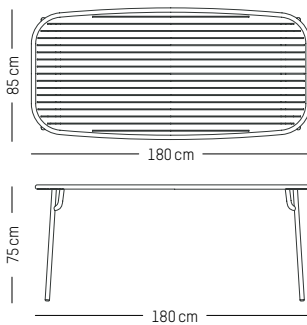

Rectangular table medium

-

W: 85 cm | 33.5 inch
L: 180 cm | 70.9 inch
H: 75 cm | 29.5 inch
Weight: 22,3 kg | 49.2 lb

PACKAGING :

packaging table top
L: 182 cm | 71.7 inch
W: 88 cm | 34.6 inch
H: 5 cm | 2 inch
Weight: 22 kg | 48.5 lb

packaging legs (x2)
L: 19 cm | 7.5 inch
W: 19 cm | 7.5 inch
H: 80 cm | 31.5 inch
Weight: 4 kg | 8.9 lb

Assembly