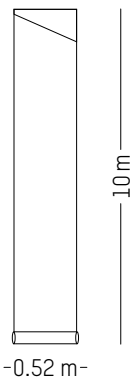

L: 1000 cm | 393.7 inch

W: 52 cm | 20.5 inch

Weight: 1 kg | 2.2 lb

PACKAGING :

Ø: 13,6 cm | 5.3 inch

H: 74 cm | 29.1 inch

Weight: 1.2 kg | 2.6 lb