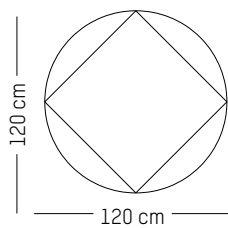

Round

-

Ø: 120 cm | 47.2 inch
H: 75 cm | 29.5 inch
Weight: 32 kg | 70.5 lb

PACKAGING :

L: 150 cm | 59 inch
L: 150 cm | 59 inch
H: 15 cm | 6 inch
Weight: 55 kg | 121.3 lb

Assembly