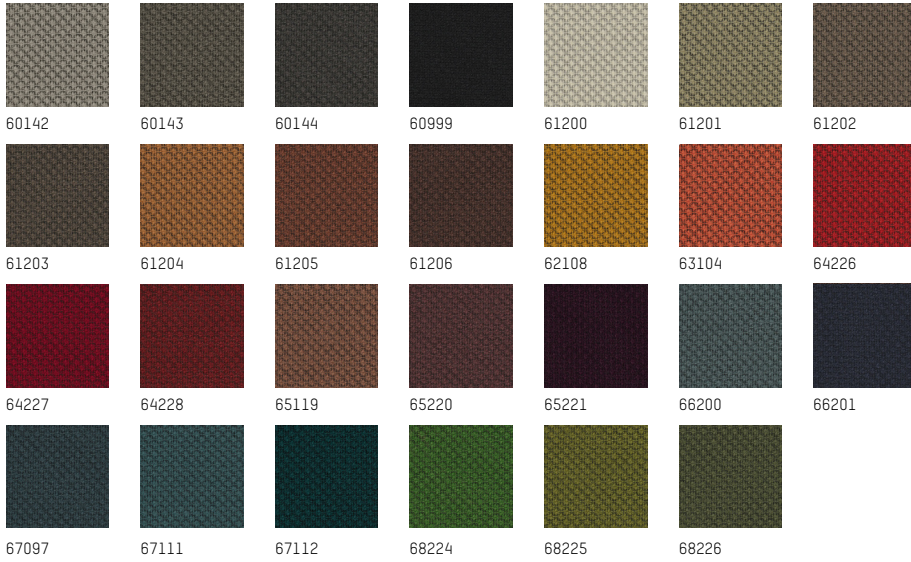

1C. GABRIEL RONDO

MATERIAL: 100% post-consumer recycled polyester fr
Width : 140cm - 55in
Weight : 470g/ml - 16,60z/Lin.yd

DURABILITY: 60.000 Martindale
ENVIRONMENT: STANDARD 100 by OEKO-TEX®
FIRE STANDARDS: BS EN 1021 1&2 Cigarette and Match/ BS EN 1021-1 Cigarette BS 7176 Medium hazard/ BS 5852 Crib 5 BS 5852 Crib 5 / Call 117