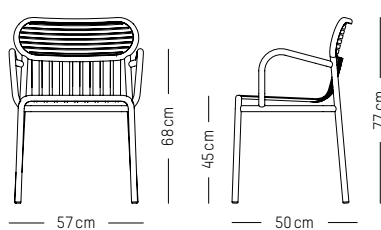

Bridge

-

L: 57 cm | 22.4 inch
W: 50 cm | 19.7 inch
H: 77 cm | 30.3 inch
H1: 45 cm | 17.7 inch
Weight: 4 kg | 8.8 lb

PACKAGING (X2) :

L: 60 cm | 23.6 inch
W: 53 cm | 20.9 inch
H: 98 cm | 38.6 inch
Weight: 11,5 kg | 25.4 lb

Stackable