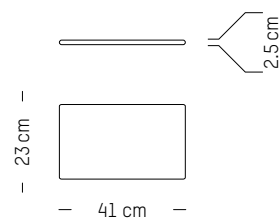

France

TECHNICAL SPECIFICATIONS

Suitable for outdoor use

Seat cushion

-

L: 41 cm | 16.1 inch
W: 34 cm | 13.4 inch
H: 2,5 cm | 1 inch
Weight: 0,5 kg | 1.1 lb

PACKAGING :

L: 45 cm | 17.7 inch
W: 45 cm | 17.7 inch
H: 5 cm | 2 inch
Weight: 1 kg | 2.2 lb