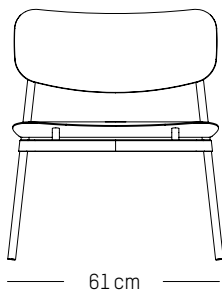

Compliant with EN 581-1 ; EN581-2 for Contract use

71 cm

40 cm

Lounge armchair

-

L: 61cm | 24 inch

D: 58 cm | 23 inch

H: 71 cm | 28 inch