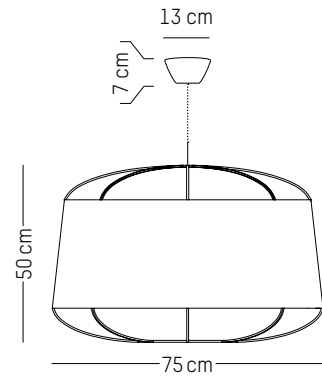

220-240 V 50-60 HZ

Grillo L

-

Ø: 36 cm | 14.2 inch

D: 10 cm | 3.9 inch

Cable length: 300 cm | 118 inch

Weight: 0,6 kg | 1.3 lb

PACKAGING :

Small

Ø: 22 cm | 8.7 inch
H: 42 cm | 16.5 inch
Weight: 0,4 kg | 0.9 lb
Cable length: 250 cm | 99 inch or
on demand: 1000 cm | 394 inch

PACKAGING :

Type: Carton box
L: 27,5 cm | 10.8 inch
W: 27,5 cm | 10.8 inch
H: 48,5 cm | 19.1 inch
Weight: 1,3 kg | 2.9 lb

Medium

Ø: 47 cm | 18.5 inch
H: 60 cm | 23.6 inch
Weight: 0,8 kg | 1.8 lb
Cable length: 250 cm | 99 inch or
on demand: 1000 cm | 394 inch

PACKAGING :

Type: Carton box
L: 52,5 cm | 20.7 inch
W: 52,5 cm | 20.7 inch
H: 66,5 cm | 26.2 inch
Weight: 3,5 kg | 7.7 lb