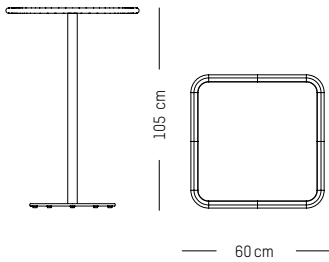

WEEK - END

STUDIO BRICHET ZIEGLER

2019

High table square

L: 60 cm | 27.5 inch
W: 60cm | 27.5 inch
H: 105 cm | 41.3 inch
Weight: 13 kg | 29 lb

PACKAGING :

L: 72 cm | 28.3 inch
W: 72 cm | 28.3 inch
H: 108 cm | 42.5 inch
Weight: 15 kg | 33 lb

Assembly

High tables

MATERIALS

Aluminium, matte grained Anti UV powder coating for outdoor use

COLORS

Black, White, Blue, Burgundy, Blush, Terracotta, Jade green, Glass green, Yellow