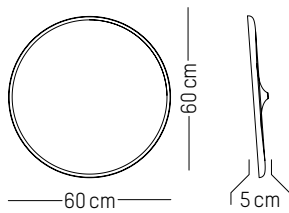

TECHNICAL SPECIFICATIONS

EUROPE

UK

Power

220-240 V 50-60HZ

Power

220-240 V 50-60 HZ

Ø: 30 cm | 11.8 inch
W: 26,5 cm | 10.4 inch
H: 26,5 cm | 10.4 inch
Cable length : 180 cm | 70.8 inch
Weight: 2 kg | 4.4 lb

L: 72,5 cm | 28.5 inch

W: 72,5 cm | 28.5 inch

H: 21 cm | 8 inch

Weight: 2,28 | 5 lb

FURNITURE

FRANCIS

CONSTANCE GUISET

2011

Black & Blue-purple watercolor

Black & Pink watercolor

Black & Blue watercolor

White & Green watercolor

S, L

XL

Small

Ø: 45 cm | 17.7 inch
D: 5 cm | 2 inch
Weight: 3.5 kg | 7.7 lb