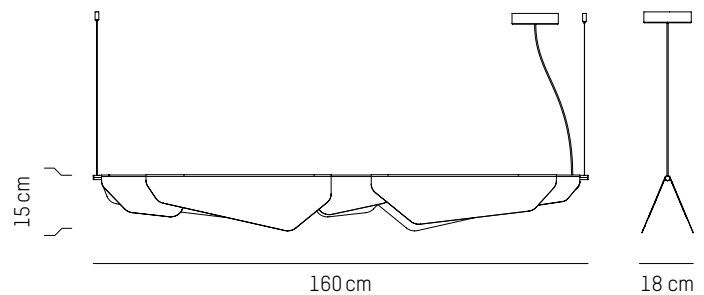

Large

L: 160 cm | 63 inch
W: 18 cm | 7.1 inch
H: 15 cm | 5.9 inch
Cable length: 200 cm | 79 inch
Weight: 6 kg | 13.2 lb

PACKAGING :

L: 167 cm | 65.7 inch
W: 25 cm | 9.9 inch
H: 30 cm | 11.8 inch
Weight: 7 kg | 15.4 lb