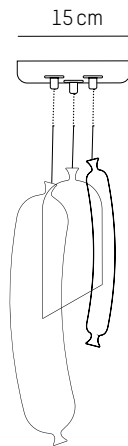

220-240 V 50-60HZ

Power

220-240 V 50-60 HZ

Diot

-

Ø: 4,2 cm | 1.7 inch
H: 15 cm | 5.1 inch
Cable: 175 cm | 69 in
Weight: 0,5 kg | 1.1 lb

PACKAGING :

L: 49 cm | 19.3 inch
W: 20 cm | 7.9 inch
H: 18 cm | 7.1 inch
Weight: 1,1 kg | 2.4 lb

PACKAGING :

L: 49 cm | 19.3 inch
W: 20 cm | 7.9 inch
H: 18 cm | 7.1 inch
Weight: 1,1 kg | 2.4 lb

Toulouse

-

Ø: 4,2 cm | 1.7 inch
H: 30 cm | 11.8 inch
Cable: 175 cm | 69 in
Weight: 0,6 kg | 1.3 lb

PACKAGING :

UK

Power

220-240 V 50-60HZ

Power

220-240 V 50-60 HZ

Set of 3 #1

-

Ø: 15 cm | 5.9 inch
H: 33 cm | 13 inch
Cable length: 175 cm | 69 inch
Weight: 1 kg | 2.2 lb

PACKAGING :

L: 49 cm | 19.3 inch
W: 32 cm | 12.6 inch
H: 12 cm | 4.7 inch
Weight: 1,9 kg | 4.2 lb

Set of 3 #2

-

Ø: 4,2 cm | 1.7 inch
H: 38 cm | 15 inch
Cable length: 175 cm | 69 inch
Weight: 1,2 kg | 2.7 lb