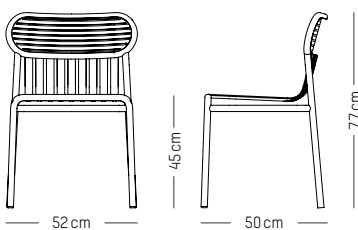

Chair

-

L: 52 cm | 20.5 inch
W: 50 cm | 19.7 inch
H: 77 cm | 30.3 inch
H1: 45 cm | 17.7 inch
Weight: 3 kg | 6.6 lb

PACKAGING (X2):

L: 60 cm | 23.6 inch
W: 53 cm | 20.9 inch
H: 98 cm | 38.6 inch
Weight: 8 kg | 17.7 lb