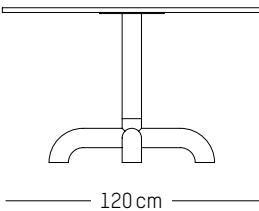

Round dining table

-

Ø: 120 cm | 47.2 inch
H: 73 cm | 29 inch
Weight: 33 kg | 72.5 lb

PACKAGING :

- Carton box 1
L: 122 cm | 48 inch
W: 122 cm | 48 inch
H: 30 cm | 11.8 inch
Weight: 20 kg | 44 lb

- Carton box 2
L: 60 cm | 23.6 inch
W: 60 cm | 23.6 inch
H: 25 cm | 9.8 inch
Weight: 18 kg | 39.7 lb

Assembly