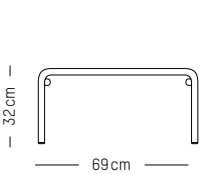

Coffee table

-

W: 60 cm | 23.6 inch

L: 69 cm | 27.2 inch

H: 32 cm | 12.6 inch

Weight: 4 kg | 8.8 lb

PACKAGING :

L: 72 cm | 28.3 inch

W: 72 cm | 28.3 inch

H: 35 cm | 13.8 inch

Weight : 5 kg | 11 lb

Long coffee table

-

W: 127 cm | 50 inch

L: 51 cm | 20 inch

H: 41 cm | 16.1 inch

Weight: 5 kg | 11 lb

PACKAGING :

L: 130 cm | 51.2 inch

W: 58 cm | 22.8 inch

H: 45 cm | 17.7 inch

Weight: 6 kg | 13.6 lb