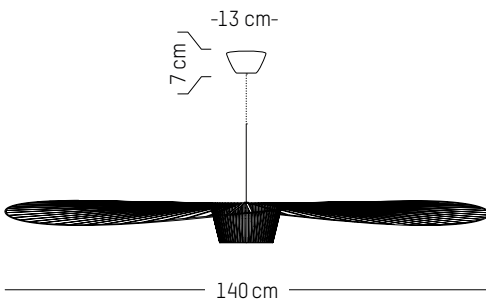

Small

-

Ø: 140 cm | 55 inch

Weight: 0,5 kg | 1 lb

Cable length: 250 cm | 99 inch or
on demand: 1000 cm | 394 inch

PACKAGING :

Type: Carton box

L: 72,5 cm | 28.5 inch

W: 72,5 cm | 28.5 inch

H: 21 cm | 8 inch

Weight: 2,28 | 5 lb