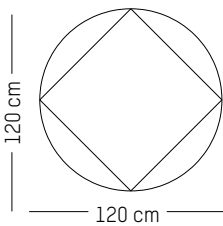

Round

-

Ø: 120 cm | 47.2 inch
H: 75 cm | 29.5 inch
Weight: 32 kg | 70.5 lb

PACKAGING :

L: 150 cm | 59 inch
L: 150 cm | 59 inch
H: 15 cm | 6 inch
Weight: 55 kg | 121.3 lb

Assembly

Extendable oval

-

L: 200/300 cm - 2 extensions of 50cm
28.5 inch - 2 extensions of 19.6 inch
W: 100 cm | 39.3 inch
H: 75 cm | 29.5 inch
Weight: 60kg | 132.2 lb

PACKAGING :

Type : Wood box
L: 215 cm | 85 inch
W: 110 cm | 43.3 inch
H: 15 cm | 6 inch
Weight: 95 kg | 209.5 lb

Assembly