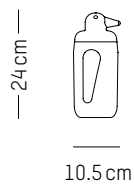

L: 17 cm | 6.7 inch
W: 17 cm | 6.7 inch
H: 22,5 cm | 8.9 inch
Weight: 0.5 kg | 1.1 lb

Mama ping

-

Ø: 10,5 cm | 3.9 inch
H: 24 cm | 9.4 inch
Weight: 0,6 kg | 1.4 lb

PACKAGING :

L: 17 cm | 6.7 inch
W: 17 cm | 6.7 inch
H: 43 cm | 16.9 inch
Weight: 0.86 kg | 1.9 lb