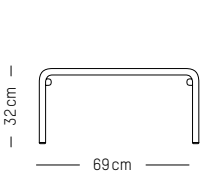

Terracotta

Jade green

Glass green

Yellow

Coffee table

-

W: 60 cm | 23.6 inch

L: 69 cm | 27.2 inch