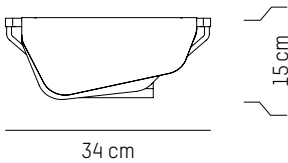

LED input:
324 lumens

US

Power

110-120 V 60 HZ

L: 34 cm | 13.4 inch
D: 20 cm | 7.9 inch
H: 15 cm | 5.9 inch
Weight: 1 kg | 2.2 lb

PACKAGING :

Type: Carton box
L: 42 cm | 16.5 inch
W: 32 cm | 12.6 inch
H: 24 cm | 9.5 inch
Weight: 2,1 kg | 4.6 lb