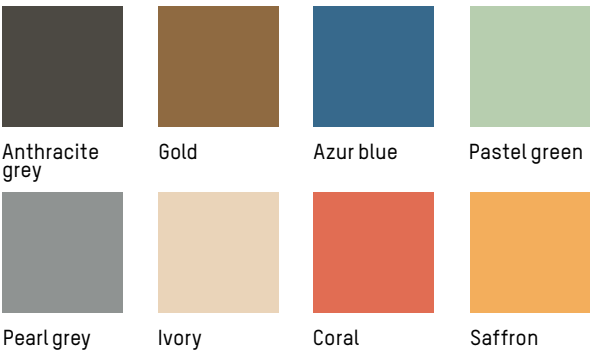

Azur blue

Pastel green

Pearl grey

Ivory

Coral

Saffron

FOR CONTRACT PROJECT WITH MINIMUM QUANTITY

Sofa

2017 & 2019

FOR CONTRACT PROJECT WITH MINIMUM QUANTITY

Benches

-

MATERIALS

Aluminium, matte grained Anti UV powder coating for outdoor use

COLOURS

Anthracite grey, Gold, Azur blue, Pastel green, Pearl grey, Ivory, Coral, Saffron