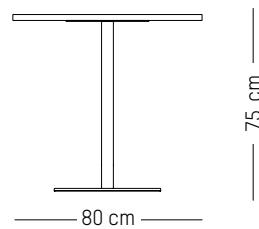

Round bistro large

-

Ø: 80 cm | 31.5 inch

H: 75 cm | 29.5 inch

Weight: 22,4 kg | 49.4 lb

PACKAGING :

L: 80 cm | 31.5 inch

L: 85 cm | 33.5 inch

H: 7 cm | 2.8 inch

Weight: 24 kg | 53 lb

Assembly