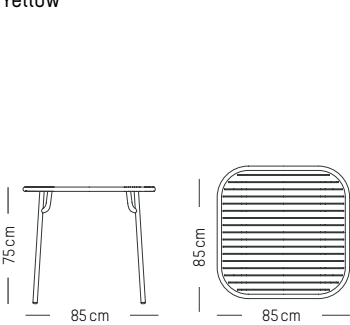

Blush

Terracotta

Jade green

Glass green

Yellow

Square table

L: 85 cm | 33.5 inch
W: 85 cm | 33.5 inch
H: 75 cm | 29.5 inch
Weight: 12 kg | 26.5 lb

PACKAGING :