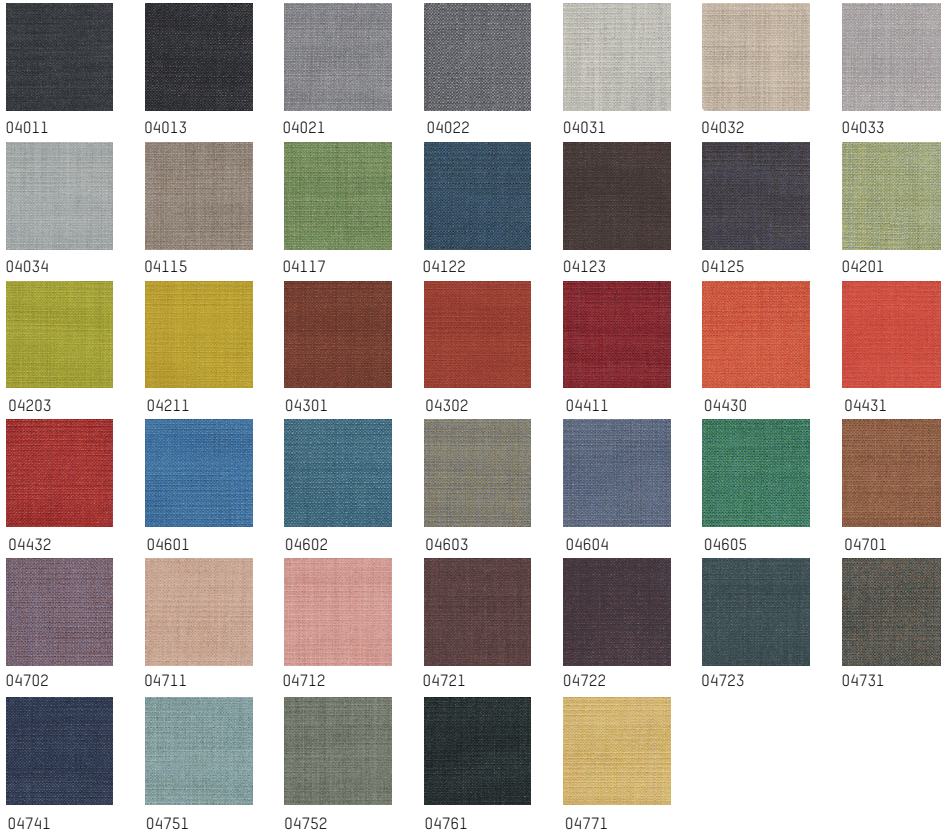

FABRICS' SELECTIONS

TO CREATE YOUR CUSTOM GRID, HOFF AND NUBILO SOFAS, ARMCHAIRS, STOOLS - FOR LILY, PLEASE REFER TO FABRICS WITH *

CATEGORY 2

CAMIRA - VITA | GABRIEL FAME + FAME HYBRIDE | GABRIEL - CRISP | KVADRAT - FIELD 2
GABRIEL FOCUS + FOCUS MELANGE

2C. GABRIEL - CRISP

MATERIAL: 93% New Zealand wool
/ 7% polyamide
Width: 140cm - 55in
Weight: 460g/ml - 16,230z/Lin.yd

DURABILITY: 200.000 Martindale
ENVIRONMENT: STANDARD 100 by OEKO-TEX®
/ EU Ecolabel
FIRE STANDARDS: BS EN 1021 1&2 Cigarette
and Match/ BS EN 1021-1 Cigarette
BS 7176 Medium hazard/ BS 5852 Crib 5
BS 5852 Crib 5 / Call 117