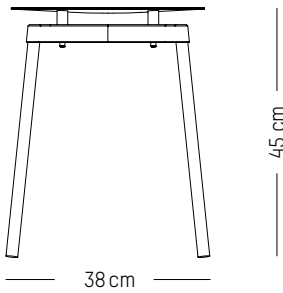

H (seat): 45 cm | 18.5 inch

Weight: 3,3 kg | 7.3 lb

PACKAGING (X2) :

L: 49 cm | 19.3 inch

W: 49 cm | 19.3 inch

H: 79 cm | 31.1 inch

Weight: 9,6 kg | 21.2 lb

FROMME

Compliant with EN 581-1 ; EN581-2 for Contract use

71 cm

40 cm

Lounge armchair

-

L: 61cm | 24 inch

D: 58 cm | 23 inch

H: 71 cm | 28 inch

H (seat): 40 cm | 16 inch

Weight: 5,9 kg | 13 lb

PACKAGING :

L: 64 cm | 25.2 inch

W: 59 cm | 23.2 inch

H: 71 cm | 28 inch

Weight: 8 kg | 17.6 lb

FROMME

Compliant with EN 581-1 ; EN581-2 for Contract use

Stool

-

L: 38cm | 15 inch

D: 38 cm | 15 inch

H: 45 cm | 18 inch

Weight: 2,6 kg | 5.7 lb

PACKAGING (X2):