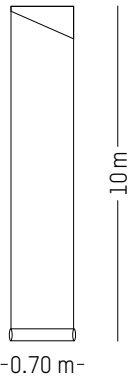

L: 1000 cm | 393.7 inch

W: 70 cm | 27.6 inch

Weight: 1 kg | 2.2 lb

PACKAGING :

Ø: 13,6 cm | 5.3 inch

H: 74 cm | 29.1 inch

Weight: 1.2 kg | 2.6 lb