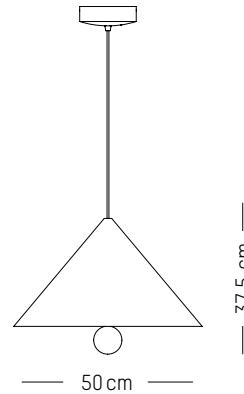

XS

D: 9,3 cm | 3.6 inch
H: 17 cm | 6.7 inch
Ø (sphere): 5,1 cm | 0.2 inch
Canopy: Ø 15cm | 5.9 inch
Weight: 0,9 kg | 2 lb

PACKAGING :

Type: Carton box
L: 19,6 cm | 8 inch
W: 19,6 cm | 8 inch
H: 24,4 cm | 9.7 inch
Weight: 1,4 kg | 3 lb

S

D: 16 cm | 6.3 inch
H: 37,5 cm | 15 inch
Ø (sphere): 7,6 cm | 0.3 inch
Canopy: Ø 15cm | 5.9 inch
Weight: 1,2 kg | 2.7 lb

PACKAGING :

Type: Carton box
L: 22,5 cm | 9 inch
W: 22 cm | 8.6 inch
H: 50 cm | 17 inch
Weight: 1,8 kg | 4 lb