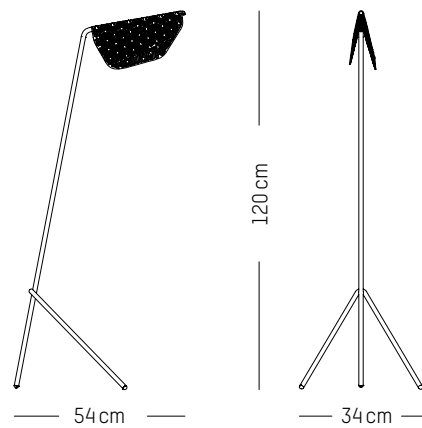

220-240 V 50-60 HZ

Power

110-120 V 60 HZ

Table lamp

-

L: 33 cm | 13 inch

W: 21 cm | 8.3 inch

H: 44,5 cm | 17.5 inch

Cable length: 200 cm | 79 inch

Weight: 1,3 kg | 2.9 lb

PACKAGING :

Type: Carton box

L: 46 cm | 18.1 inch

W: 45 cm | 17.7 inch

H: 23 cm | 9.1 inch

Weight: 2,7 kg | 6 lb

Floor lamp

-

L: 54 cm | 21.3 inch

W : 34 cm | 13.4 inch

H : 120 cm | 47.3 inch

Cable length : 200 cm | 79 inch

Weight: 2 kg | 4.4 lb

PACKAGING :

220-240 V 50-60 HZ

Grillo L

-

Ø: 36 cm | 14.2 inch

D: 10 cm | 3.9 inch

Cable length: 300 cm | 118 inch

Weight: 0,6 kg | 1.3 lb

PACKAGING :