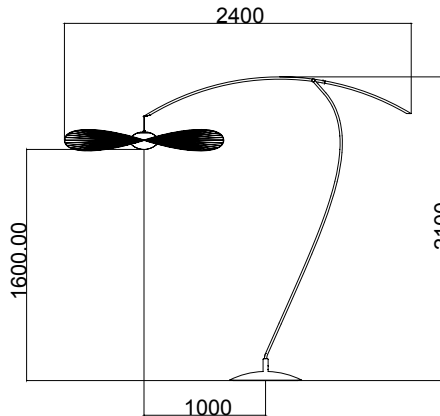

Low position

L (max): 240 cm | 95 inch
W: 167 cm | 65.7 inch
Ø: 110 cm | 43.3 inch
H (max): 230 cm | 91 inch
Weight: 20 kg | 44 lb

PACKAGING :

Carton box 1

L: 234 cm | 92.1 inch
W: 51,7 cm | 20.3 inch
H: 15,7 cm | 6.2 inch
Weight: 25 kg | 55.1 lb

Carton box 2

L: 72 cm | 28.3 inch
W: 72 cm | 28.3 inch
H: 22 cm | 8.6 inch
Weight: 2 kg | 4.4 lb