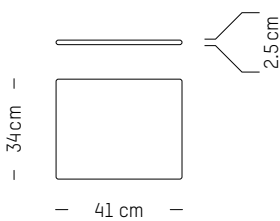

Seat cushion

-

L: 41 cm | 16.1 inch
W: 34 cm | 13.4 inch
H: 2,5 cm | 1 inch
Weight: 0,5 kg | 1.1 lb

PACKAGING :

L: 45 cm | 17.7 inch
W: 45 cm | 17.7 inch
H: 5 cm | 2 inch
Weight: 1 kg | 2.2 lb