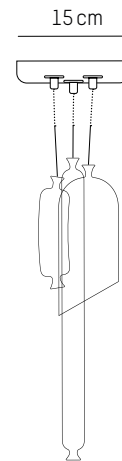

220-240 V 50-60HZ

Power

220-240 V 50-60 HZ

Diot

-

Ø: 4,2 cm | 1.7 inch
H: 15 cm | 5.1 inch
Cable: 175 cm | 69 in
Weight: 0,5 kg | 1.1 lb

PACKAGING :

L: 49 cm | 19.3 inch
W: 20 cm | 7.9 inch
H: 18 cm | 7.1 inch
Weight: 1,1 kg | 2.4 lb

UK

Power

220-240 V 50-60HZ

Power

220-240 V 50-60 HZ

Set of 3 #1

-

Ø: 15 cm | 5.9 inch
H: 33 cm | 13 inch
Cable length: 175 cm | 69 inch
Weight: 1 kg | 2.2 lb

PACKAGING :

L: 49 cm | 19.3 inch
W: 32 cm | 12.6 inch
H: 12 cm | 4.7 inch
Weight: 1,9 kg | 4.2 lb

Set of 3 #2

-

Ø: 4,2 cm | 1.7 inch
H: 38 cm | 15 inch
Cable length: 175 cm | 69 inch
Weight: 1,2 kg | 2.7 lb

PACKAGING :

L: 49 cm | 19.3 inch
W: 32 cm | 12.6 inch
H: 12 cm | 4.7 inch
Weight: 1,9 kg | 4.2 lb

Set of 3 #3

-

Ø: 4,2 cm | 1.7 inch
H: 45 cm | 16.9 inch
Cable length: 175 cm | 69 inch
Weight: 1 kg | 2.2 lb