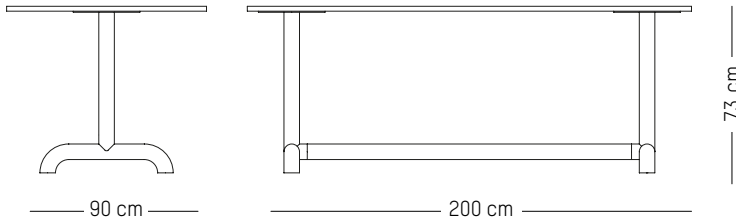

Grey-brown, Red-brown

ORIGIN

Europe

Grey-brown

Red-Brown

Rectangular dining table

-

L: 200 cm | 79 inch
W: 90 cm | 35 inch
H: 73 cm | 29 inch
Weight: 46 kg | 102 lb