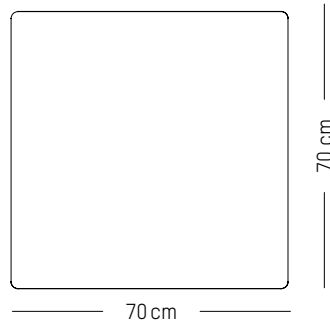

Coffee table

-

L: 70cm | 28 inch

W: 70 cm | 28 inch

H: 35 cm | 13.8 inch

Weight: 12 kg | 26.5 lb

PACKAGING :

L: 88 cm | 34.7 inch

W: 77 cm | 30.3 inch

H: 20 cm | 7.9 inch

Weight: 16 kg | 35.3 lb