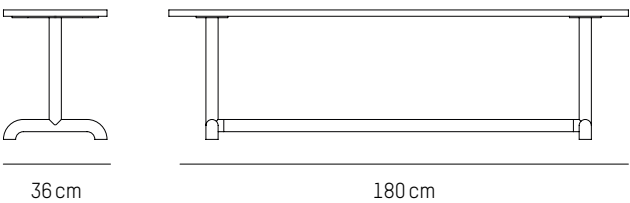

Bench 180 cm

-

L: 180 cm | 71 inch
W: 36 cm | 14.2 inch
H: 45 cm | 17.7 inch
Weight: 21 kg | 46.3 lb

PACKAGING :

- Carton box 1
L: 182 cm | 71.7 inch
W: 38 cm | 15 inch
H: 11 cm | 4.3 inch
Weight: 13 kg | 28.7 inch

- Carton box 2
L: 182 cm | 71.7 inch
W: 38 cm | 15 inch
H: 3 cm | 1.2 inch
Weight: 11 kg | 24.3 lb

Assembly