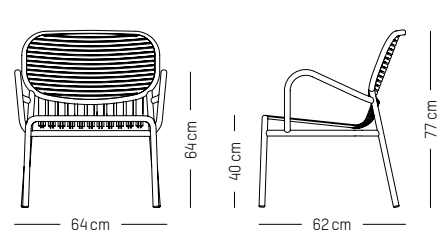

Armchair

-

L: 66 cm | 26 inch
L: 62 cm | 24.4 inch
H: 77 cm | 30.3 inch (back)
H: 40 cm | 15.7 inch (seat)
H: 62 cm | 24.4 inch (armrests)
Weight: 5kg | 11 lb

PACKAGING (X2) :

L: 70 cm | 27.6 inch
W: 70 cm | 27.6 inch
H: 83 cm | 32.7 inch
Weight : 15 kg | 33 lb

Stackable