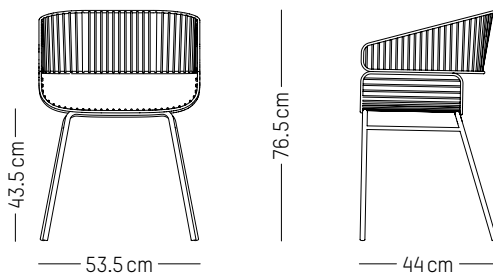

-

Ø: 80 cm | 31.5 inch

H: 75 cm | 29.5 inch

Weight: 22,4 kg | 49.4 lb

PACKAGING :

L: 80 cm | 31.5 inch

L: 85 cm | 33.5 inch

H: 7 cm | 2.8 inch

-

MATERIALS

Steel with matte grained powder coating

COLORS

Black, Anthracite, White

ORIGIN

Europe

L: 53,5 cm | 21 inch
D: 44 cm | 17.3 inch
H: 76,5 cm | 30.1 inch
H (seat): 43,5 cm | 17.1 inch
Weight: 8 kg | 17.6 lb