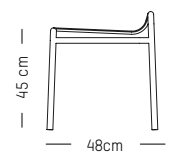

TECHNICAL SPECIFICATIONS

Compliant with EN 581-1 ; EN581 -2 for Contract Use

Bench

-

L: 121 cm | 47.7 inch
W: 49 cm | 19.3 inch
H: 77 cm | 30.3 inch (back)
H: 40 cm | 15.7 inch (seat)
Weight: 11 kg | 24.2 lb

PACKAGING :

L: 130 cm | 51.2 inch
W: 55 cm | 21.6 inch
H: 83 cm | 32.7 inch
Weight: 14 kg | 30.9 lb

Stackable

Bench without back

-

L: 156 cm | 61.4 inch
W: 50 cm | 19.7 inch
H: 45 cm | 15.8 inch (seat)
Weight: 8 kg | 17.6 lb

PACKAGING :

L: 160 cm | 63 inch
W: 55 cm | 21.6 inch
H: 83 cm | 32.7 inch
Weight: 11 kg | 24.3 lb

Stackable