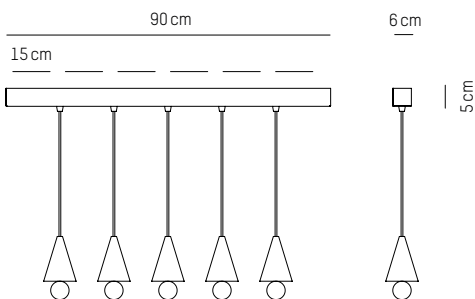

Linear canopy

5 PCS XS CHERRY PENDANT

L: 90 cm | 35 inch
W: 6 cm | 2.4 inch
H: 5 cm | 1.9 inch
Weight: 3,9 kg | 8.6 lb

PACKAGING :

Type: Carton box
L: 91 cm | 35.6inch
W: 17 cm | 6.6 inch
H: 27 cm | 10.6 inch

Linear canopy

3 PCS S CHERRY PENDANT

L: 90 cm | 35 inch
W: 6 cm | 2.4 inch
H: 5 cm | 1.9 inch
Weight: 3,4 kg | 7.5 lb

PACKAGING :

Type: Carton box
L: 91 cm | 35.6inch
W: 17 cm | 6.6 inch
H: 27 cm | 10.6 inch