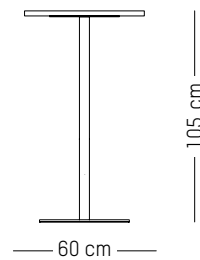

Square high

-

L: 60 cm | 23.6 inch
W: 60 cm | 23.6 inch
H: 105 cm | 41.34 inch
Weight: 22,5 kg | 49.6 lb

PACKAGING :

L: 110 cm | 43,3 inch
L: 65 cm | 25,6 inch
H: 7 cm | 2.8 inch
Weight: 24 kg | 53 lb

Assembly