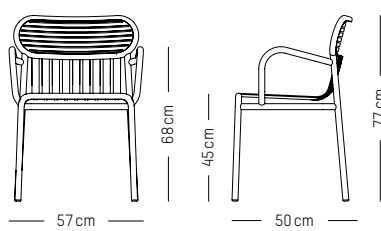

Bridge

L: 57 cm | 22.4 inch
W: 50 cm | 19.7 inch
H: 77 cm | 30.3 inch
H1: 45 cm | 17.7 inch
Weight: 4 kg | 8.8 lb

PACKAGING (X2) :

L: 60 cm | 23.6 inch
W: 53 cm | 20.9 inch
H: 98 cm | 38.6 inch
Weight: 11,5 kg | 25.4 lb

Stackable