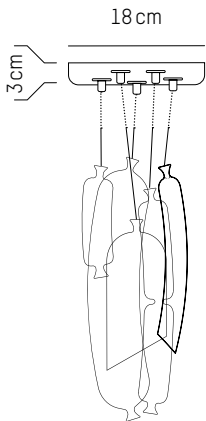

UK

Power

220-240 V 50-60HZ

Power

220-240 V 50-60 HZ

Set of 3 #1

-

Ø: 15 cm | 5.9 inch
H: 33 cm | 13 inch
Cable length: 175 cm | 69 inch
Weight: 1 kg | 2.2 lb

PACKAGING :

L: 49 cm | 19.3 inch
W: 32 cm | 12.6 inch
H: 12 cm | 4.7 inch
Weight: 1,9 kg | 4.2 lb

Set of 3 #2

-

Ø: 4,2 cm | 1.7 inch
H: 38 cm | 15 inch
Cable length: 175 cm | 69 inch
Weight: 1,2 kg | 2.7 lb

Set of 5

-

Ø: 18 cm | 7.1 inch
H: 38 cm | 15 inch
Cable length : 175 cm | 69 inch
Weight: 1,2 kg | 2.7 lb

PACKAGING :

L: 50 cm | 19.7 inch
W: 45 cm | 17.7 inch
H: 12 cm | 4.7 inch
Weight: 1,9 kg | 4.2 lb

Line of 6

TECHNICAL SPECIFICATIONS

EUROPE

UK

Power

220-240 V 50-60HZ

Power

220-240 V 50-60 HZ

Ø: 30 cm | 11.8 inch
W: 26,5 cm | 10.4 inch
H: 26,5 cm | 10.4 inch
Cable length : 180 cm | 70.8 inch
Weight: 2 kg | 4.4 lb