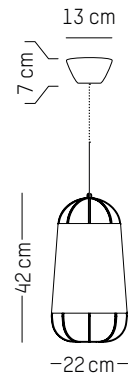

Floor lamp

-

L: 54 cm | 21.3 inch

W : 34 cm | 13.4 inch

H : 120 cm | 47.3 inch

Cable length : 200 cm | 79 inch

Weight: 2 kg | 4.4 lb

PACKAGING :

D: 10 cm | 3.9 inch

Cable length: 300 cm | 118 inch

Weight: 0,3 kg | 0.7 lb

PACKAGING :

Type: Carton box

L: 28 cm | 11 inch

W: 28 cm | 11 inch

H: 15 cm | 5.9 inch

Small

Ø: 22 cm | 8.7 inch
H: 42 cm | 16.5 inch
Weight: 0,4 kg | 0.9 lb
Cable length: 250 cm | 99 inch or
on demand: 1000 cm | 394 inch

PACKAGING :

Type: Carton box
L: 27,5 cm | 10.8 inch
W: 27,5 cm | 10.8 inch
H: 48,5 cm | 19.1 inch
Weight: 1,3 kg | 2.9 lb

Medium

Ø: 47 cm | 18.5 inch
H: 60 cm | 23.6 inch
Weight: 0,8 kg | 1.8 lb
Cable length: 250 cm | 99 inch or
on demand: 1000 cm | 394 inch

PACKAGING :

Type: Carton box
L: 52,5 cm | 20.7 inch
W: 52,5 cm | 20.7 inch
H: 66,5 cm | 26.2 inch
Weight: 3,5 kg | 7.7 lb