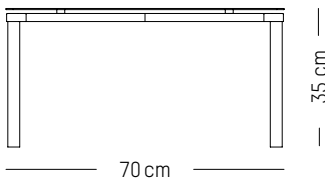

Coffee table

-

L: 70cm | 28 inch

W: 70 cm | 28 inch

H: 35 cm | 13.8 inch

Weight: 12 kg | 26.5 lb

PACKAGING :

L: 88 cm | 34.7 inch

W: 77 cm | 30.3 inch

H: 20 cm | 7.9 inch

Weight: 16 kg | 35.3 lb