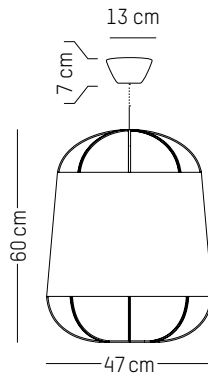

Floor lamp

-

L: 54 cm | 21.3 inch

W : 34 cm | 13.4 inch

H : 120 cm | 47.3 inch

Cable length : 200 cm | 79 inch

Weight: 2 kg | 4.4 lb

PACKAGING :

220-240 V 50-60 HZ

Grillo L

-

Ø: 36 cm | 14.2 inch

D: 10 cm | 3.9 inch

Cable length: 300 cm | 118 inch

Weight: 0,6 kg | 1.3 lb

PACKAGING :

Small

Ø: 22 cm | 8.7 inch
H: 42 cm | 16.5 inch
Weight: 0,4 kg | 0.9 lb
Cable length: 250 cm | 99 inch or
on demand: 1000 cm | 394 inch

PACKAGING :

Type: Carton box
L: 27,5 cm | 10.8 inch
W: 27,5 cm | 10.8 inch
H: 48,5 cm | 19.1 inch
Weight: 1,3 kg | 2.9 lb

Medium

Ø: 47 cm | 18.5 inch
H: 60 cm | 23.6 inch
Weight: 0,8 kg | 1.8 lb
Cable length: 250 cm | 99 inch or
on demand: 1000 cm | 394 inch

PACKAGING :

Type: Carton box
L: 52,5 cm | 20.7 inch
W: 52,5 cm | 20.7 inch
H: 66,5 cm | 26.2 inch
Weight: 3,5 kg | 7.7 lb