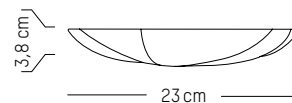

Soup plate (by 6)

-

Ø: 23 cm | 9.1 inch
H: 3,8 cm | 1.5 inch
Weight: 0,6 kg | 1.3 lb

PACKAGING :

L: 28,5 cm | 11.2 inch
W: 28,5 cm | 11.2 inch
H: 11 cm | 4.3 inch
Weight: 3,7 kg | 8.2 lb