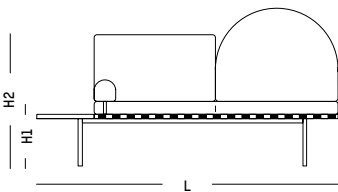

Daybed

L: 187 cm | 73.6 inch
W: 71 cm | 28 inch
H: 92 cm | 36.2 inch
H1: 45 cm | 17.7 inch
Weight: 45 kg | 92.2 lb

PACKAGING :

Type: Wood box
L: 170 cm | 66.9 inch
W: 90 cm | 35.4 inch
H: 100 cm | 39.4 inch
Weight: 90 kg | 198 lb

Options : round cushion,
square cushion, headrest,
walnut wood

Sofa with 2 armrests

L: 146 cm | 57.5 inch
W: 71 cm | 28 inch
H: 92 cm | 36.2 inch
H1: 45 cm | 17.7 inch
H2: 86 cm | 33.9 inch
Weight: 50 kg | 110.2 lb

PACKAGING :

Type: Wood box
L: 170 cm | 66.9 inch
W: 90 cm | 35.4 inch
H: 100 cm | 39.4 inch
Weight: 95 kg | 209 lb

Options : round cushion,
square cushion, walnut wood
1 or 2 armrest

Armchair with 2 armrests

L: 76 cm | 30 inch
W: 71 cm | 28 inch
H: 92 cm | 36.2 inch
H1: 45 cm | 17.7 inch
H2: 86 cm | 33.9 inch
Weight: 34 kg | 75 lb

PACKAGING :

Type: Wood box
L: 146 cm | 57.5 inch
W: 88 cm | 34.6 inch
H: 100 cm | 39.4 inch
Weight: 70 kg | 154 lb

Options : round cushion,
square cushion, walnut wood
1 or 2 armrest