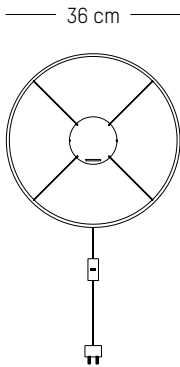

Floor lamp

-

L: 54 cm | 21.3 inch

W : 34 cm | 13.4 inch

H : 120 cm | 47.3 inch

Cable length : 200 cm | 79 inch

Weight: 2 kg | 4.4 lb

PACKAGING :

220-240 V 50-60 HZ

Grillo L

-

Ø: 36 cm | 14.2 inch

D: 10 cm | 3.9 inch

Cable length: 300 cm | 118 inch

Weight: 0,6 kg | 1.3 lb

PACKAGING :