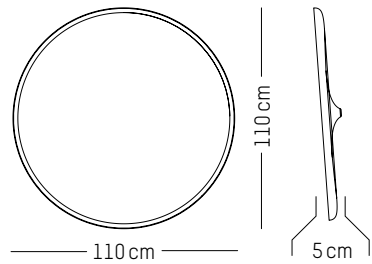

TECHNICAL SPECIFICATIONS

EUROPE

UK

Power

220-240 V 50-60HZ

Power

220-240 V 50-60 HZ

Ø: 30 cm | 11.8 inch
W: 26,5 cm | 10.4 inch
H: 26,5 cm | 10.4 inch
Cable length : 180 cm | 70.8 inch
Weight: 2 kg | 4.4 lb

L: 72,5 cm | 28.5 inch

W: 72,5 cm | 28.5 inch

H: 21 cm | 8 inch

Weight: 2,28 | 5 lb

FURNITURE

FRANCIS

CONSTANCE GUISET

2011

Black & Blue-purple watercolor

Black & Pink watercolor

Black & Blue watercolor

White & Green watercolor

S, L

XL

Small

Ø: 45 cm | 17.7 inch
D: 5 cm | 2 inch
Weight: 3.5 kg | 7.7 lb