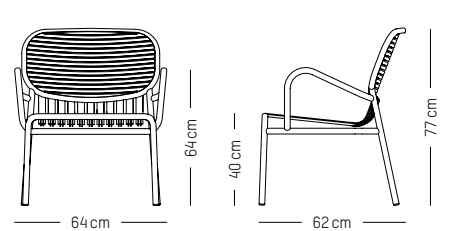

Armchair

L: 66 cm | 26 inch
L: 62 cm | 24.4 inch
H: 77 cm | 30.3 inch (back)
H: 40 cm | 15.7 inch (seat)
H: 62 cm | 24.4 inch (armrests)
Weight: 5kg | 11 lb

PACKAGING (X2) :

L: 70 cm | 27.6 inch
W: 70 cm | 27.6 inch
H: 83 cm | 32.7 inch
Weight : 15 kg | 33 lb

Stackable