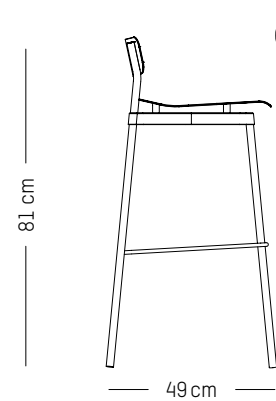

NEW

High stool

-

L: 51cm | 20 inch

D: 51 cm | 20 inch

H: 92 cm | 36 inch

H (seat): 75 cm | 29.5 inch

Weight: 4,5 kg | 9.9 lb

PACKAGING :

L: 53 cm | 20.87 inch

W: 53 cm | 20.87 inch

H: 93 cm | 36. inch

Weight: 6,5 kg | 14.3 lb

High stool

-

L: 49cm | 19.3 inch

D: 49 cm | 19.3 inch

H: 81 cm | 31.9 inch

H (seat): 65 cm | 25.6 inch

Weight: 4,1 kg | 9.1 lb

PACKAGING :

L: 53 cm | 20.9 inch

W: 53 cm | 20.9 inch

H: 83 cm | 32.7 inch

Weight : 4.1 kg | 9.1 lb