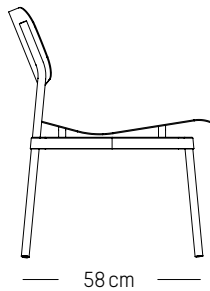

Compliant with EN 581-1 ; EN581-2 for Contract use

71 cm

40 cm

Lounge armchair

-

L: 61cm | 24 inch

D: 58 cm | 23 inch

H: 71 cm | 28 inch