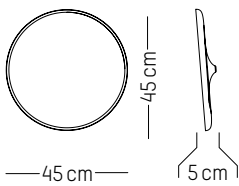

Small

Ø: 45 cm | 17.7 inch
D: 5 cm | 2 inch
Weight: 3.5 kg | 7.7 lb

PACKAGING :

Type: Carton box
L: 52 cm | 20.5 inch
W: 52 cm | 20.5 inch
H: 11 cm | 4.3 inch
Weight: 3 kg | 6.6 lb

Large

Ø: 60 cm | 26.6 inch
D: 5 cm | 2 inch
Weight: 7 kg | 15.4 lb

PACKAGING :

Type: Carton box
L: 68 cm | 26.7 inch
W: 68 cm | 26.7 inch
H: 11 cm | 4.3 inch
Weight: 8,8 kg | 19.4 lb

Extra large

Ø: 110 cm | 43.3 inch
D: 5,5 cm | 2.2 inch
Weight: 23 kg | 50.7 lb

PACKAGING :

Type: Carton box
L: 118 cm | 46.5 inch
W: 118 cm | 46.5 inch
H: 9,5 cm | 3.7 inch
Weight: 28 kg | 11 lb

Mirrors

-

MATERIALS

Mirror
Back: Aluminium, with matte grained powder coating
Fixing cord: Fabric

COLORS

Black and blue-purple watercolor, Black and pink watercolor, Black and blue watercolor, White and green watercolor

ORIGIN

France