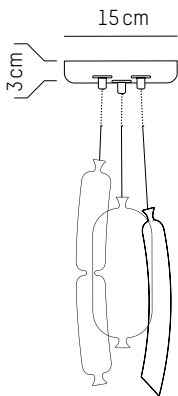

220-240 V 50-60HZ

Power

220-240 V 50-60 HZ

Diot

-

Ø: 4,2 cm | 1.7 inch
H: 15 cm | 5.1 inch
Cable: 175 cm | 69 in
Weight: 0,5 kg | 1.1 lb

PACKAGING :

L: 49 cm | 19.3 inch
W: 20 cm | 7.9 inch
H: 18 cm | 7.1 inch
Weight: 1,1 kg | 2.4 lb

L: 49 cm | 19.3 inch
W: 20 cm | 7.9 inch
H: 18 cm | 7.1 inch
Weight: 1,1 kg | 2.4 lb

SO - SAGE

SAM BARON

2016

Pendant lamp

-

MATERIALS

Pendant: Borosilicate glass; Cable: textile
Ceiling rose : brass graphite finish, steel

UK

Power

220-240 V 50-60HZ

Power

220-240 V 50-60 HZ

Set of 3 #1

-

Ø: 15 cm | 5.9 inch
H: 33 cm | 13 inch
Cable length: 175 cm | 69 inch
Weight: 1 kg | 2.2 lb

PACKAGING :

L: 49 cm | 19.3 inch
W: 32 cm | 12.6 inch
H: 12 cm | 4.7 inch
Weight: 1,9 kg | 4.2 lb

Set of 3 #2

-

Ø: 4,2 cm | 1.7 inch
H: 38 cm | 15 inch
Cable length: 175 cm | 69 inch
Weight: 1,2 kg | 2.7 lb