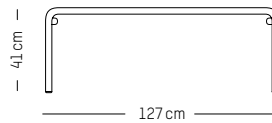

Terracotta

Jade green

Glass green

Yellow

Coffee table

-

W: 60 cm | 23.6 inch

L: 69 cm | 27.2 inch