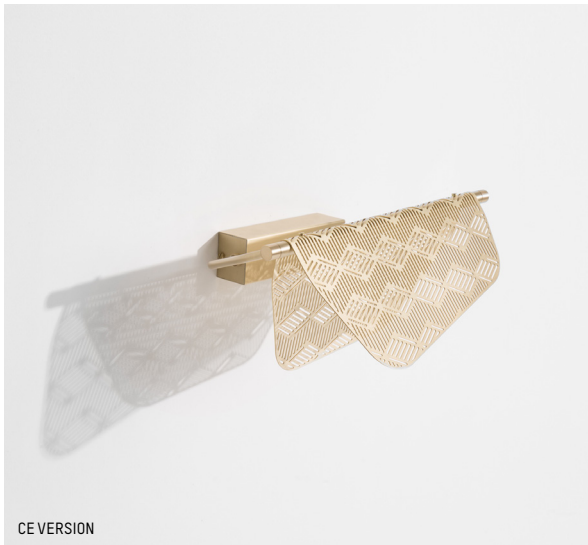

MEDITERRANEA

NOÉ DUCHAUFOUR-LAWRANCE

2016

Wall lamp

-

MATERIALS

Brushed or painted brass
Lighting system: integrated LED

COLORS

Brushed brass, White, Black

ORIGIN

France

TECHNICAL SPECIFICATIONS

LED 24V - 4W | LED input: 324 lumens | **IP** 20 | 2700K

EUROPE

UK

Power

220-240 V 50-60HZ

Power

220-240 V 50-60 HZ