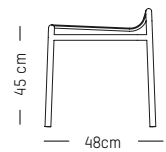

Bench

-

L: 121 cm | 47.7 inch
W: 49 cm | 19.3 inch
H: 77 cm | 30.3 inch (back)
H: 40 cm | 15.7 inch (seat)
Weight: 11 kg | 24.2 lb

PACKAGING :

L: 130 cm | 51.2 inch
W: 55 cm | 21.6 inch
H: 83 cm | 32.7 inch
Weight: 14 kg | 30.9 lb

Stackable

Bench without back

-

L: 156 cm | 61.4inch
W: 50 cm | 19.7 inch
H: 45 cm | 15.8 inch (seat)
Weight: 8 kg | 17.6 lb

PACKAGING :

L: 160 cm | 63 inch
W: 55 cm | 21.6 inch
H: 83 cm | 32.7 inch
Weight: 11 kg | 24.3 lb

Stackable