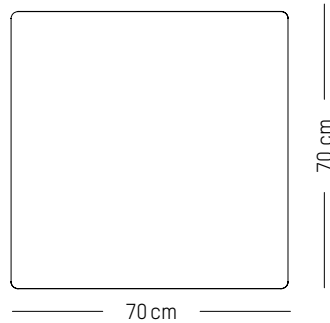

48

Coffee table

-

L: 70cm | 28 inch

W: 70 cm | 28 inch

H: 35 cm | 13.8 inch

Weight: 12 kg | 26.5 lb

PACKAGING :