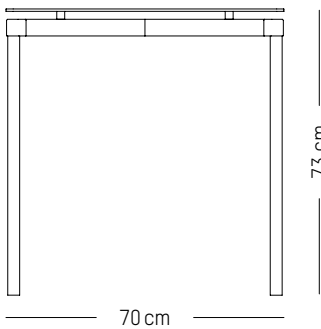

Square table

-

L: 70cm | 28 inch

D: 70 cm | 28 inch

H: 73 cm | 29 inch

Weight: 14,5 kg | 32 lb

PACKAGING :

L: 90 cm | 35.4 inch

W: 72 cm | 28.4 inch

H: 8 cm | 3.2 inch

Weight: 18 kg | 39.7 lb