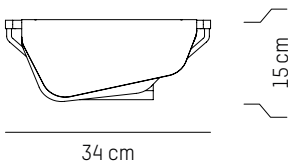

ORIGIN

France

TECHNICAL SPECIFICATIONS

LED input:
324 lumens

US

Power

110-120 V 60 HZ

L: 34 cm | 13.4 inch