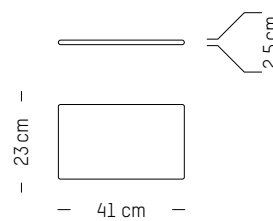

Suitable for outdoor use

Seat cushion

-

L: 41 cm | 16.1 inch
W: 34 cm | 13.4 inch
H: 2,5 cm | 1 inch
Weight: 0,5 kg | 1.1 lb

PACKAGING :

L: 45 cm | 17.7 inch
W: 45 cm | 17.7 inch
H: 5 cm | 2 inch
Weight: 1 kg | 2.2 lb