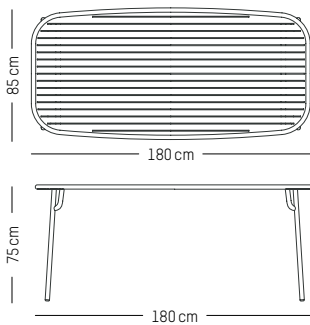

Rectangular table medium

-

W: 85 cm | 33.5 inch
L: 180 cm | 70.9 inch
H: 75 cm | 29.5 inch
Weight: 22,3 kg | 49.2 lb

PACKAGING :

packaging table top
L: 182 cm | 71.7 inch
W: 88 cm | 34.6 inch
H: 5 cm | 2 inch
Weight: 22 kg | 48.5 lb

packaging legs (x2)
L: 19 cm | 7.5 inch
W: 19 cm | 7.5 inch
H: 80 cm | 31.5 inch
Weight: 4 kg | 8.9 lb

Assembly