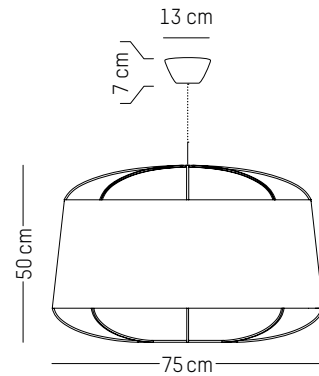

Large

Ø: 75 cm | 30 inch
H: 50 cm | 20 inch
Weight: 1,2 kg | 2.7 lb
Cable length: 250 cm | 99 inch or
on demand: 1000 cm | 394 inch

PACKAGING :

Type: Carton box
L: 81 cm | 31.9 inch
W: 58,1 cm | 31.9 inch
H: 55,5 cm | 21.9 inch
Weight: 6,8 kg | 15 lb