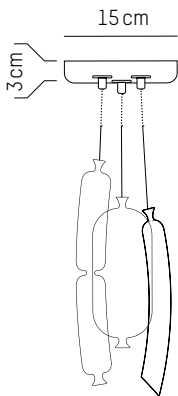

L: 49 cm | 19.3 inch
W: 20 cm | 7.9 inch
H: 18 cm | 7.1 inch
Weight: 1,1 kg | 2.4 lb

SO - SAGE

SAM BARON

2016

Pendant lamp

-

MATERIALS

Pendant: Borosilicate glass; Cable: textile
Ceiling rose : brass graphite finish, steel

UK

Power

220-240 V 50-60HZ

Power

220-240 V 50-60 HZ

Set of 3 #1

-

Ø: 15 cm | 5.9 inch
H: 33 cm | 13 inch
Cable length: 175 cm | 69 inch
Weight: 1 kg | 2.2 lb

PACKAGING :

L: 49 cm | 19.3 inch
W: 32 cm | 12.6 inch
H: 12 cm | 4.7 inch
Weight: 1,9 kg | 4.2 lb

Set of 3 #2

-

Ø: 4,2 cm | 1.7 inch
H: 38 cm | 15 inch
Cable length: 175 cm | 69 inch
Weight: 1,2 kg | 2.7 lb