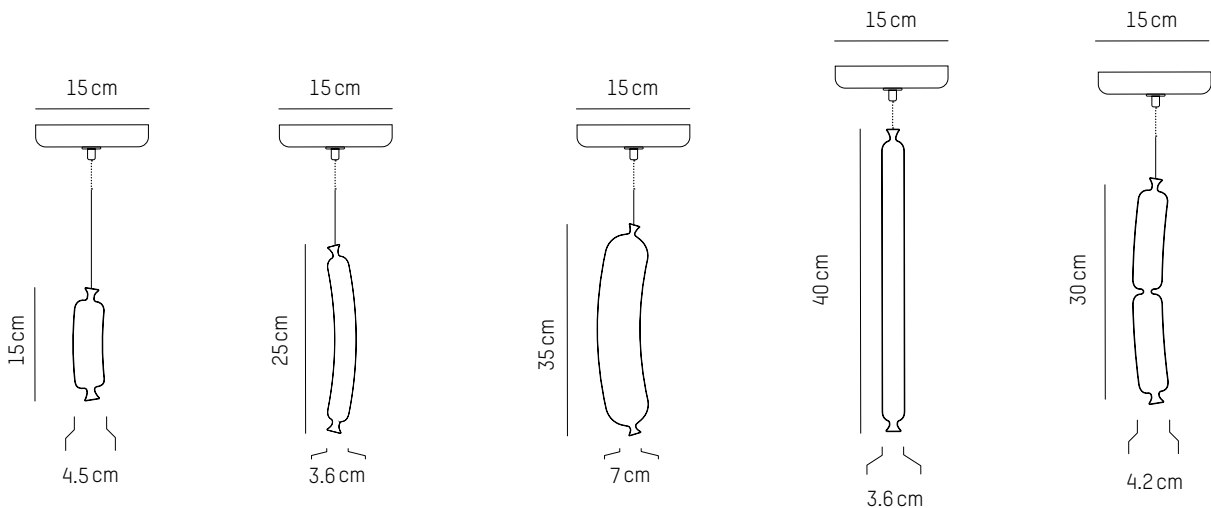

UK

Power

220-240 V 50-60HZ

Power

220-240 V 50-60 HZ

Diot

Ø: 4,2 cm | 1.7 inch
H: 15 cm | 5.1 inch
Cable: 175 cm | 69 in
Weight: 0,5 kg | 1.1 lb

PACKAGING :

L: 49 cm | 19.3 inch
W: 20 cm | 7.9 inch
H: 18 cm | 7.1 inch
Weight: 1,1 kg | 2.4 lb

Strasbourg

Ø: 3,6 cm | 1.4 inch
H: 25 cm | 9.8 inch
Cable: 175 cm | 69 in
Weight: 0,6 kg | 1.3 lb

PACKAGING :

L: 49 cm | 19.3 inch
W: 20 cm | 7.9 inch
H: 18 cm | 7.1 inch
Weight: 1,1 kg | 2.4 lb