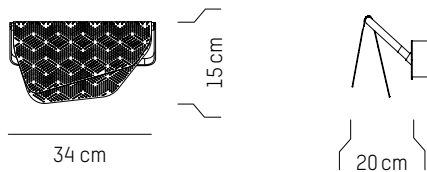

EUROPE

UK

Power

220-240 V 50-60HZ

Power

220-240 V 50-60 HZ

L: 34 cm | 13.4 inch
D: 20 cm | 7.9 inch
H: 15 cm | 5.9 inch
Weight: 1 kg | 2.2 lb

PACKAGING :