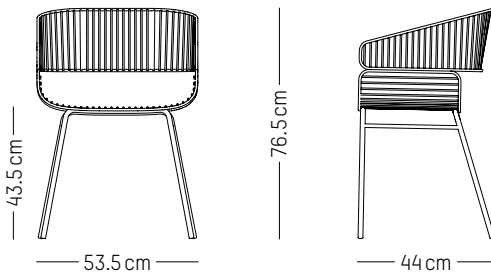

-

Ø: 80 cm | 31.5 inch

H: 75 cm | 29.5 inch

Weight: 22,4 kg | 49.4 lb

PACKAGING :

L: 80 cm | 31,5 inch

L: 85 cm | 33,5 inch

H: 7 cm | 2.8 inch

W: 60 cm | 23.6 inch

H: 75 cm | 29.5 inch

Weight: 21,7 kg | 47.9 lb

PACKAGING :

L: 80 cm | 31,5 inch

L: 65 cm | 25,6 inch

H: 7 cm | 2.8 inch

Weight: 23 kg | 51 lb

Round high

-

Ø: 60 cm | 23.6 inch
H: 105 cm | 41.34 inch
Weight: 20,6 kg | 45.4 lb

PACKAGING :

L: 110 cm | 43.3 inch
L: 65 cm | 25.6 inch
H: 7 cm | 2.8 inch
Weight: 22 kg | 48.5 lb

Assembly

Square high

-

COLORS

Black, Anthracite, White

ORIGIN

Europe

L: 53,5 cm | 21 inch
D: 44 cm | 17.3 inch
H: 76,5 cm | 30.1 inch
H (seat): 43,5 cm | 17.1 inch
Weight: 8 kg | 17.6 lb

PACKAGING :

L: 80 cm | 31.5 inch
W: 60 cm | 23.6 inch
H: 52 cm | 20.5 inch
Weight: 9,8 kg | 21.6 lb