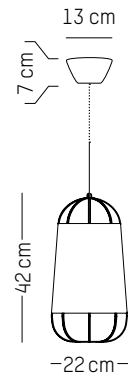

Weight: 2,7 kg | 6 lb

Floor lamp

-

L: 54 cm | 21.3 inch

W : 34 cm | 13.4 inch

H : 120 cm | 47.3 inch

Cable length : 200 cm | 79 inch

Weight: 2 kg | 4.4 lb

Grillo S

-

Ø: 23 cm | 9.1 inch
D: 10 cm | 3.9 inch
Cable length: 300 cm | 118 inch
Weight: 0,3 kg | 0.7 lb

PACKAGING :

Type: Carton box
L: 28 cm | 11 inch
W: 28 cm | 11 inch
H: 15 cm | 5.9 inch
Weight: 0,9 kg | 2 lb

Power

220-240 V 50-60HZ

Power

220-240 V 50-60 HZ

Power

110-120 V 60 HZ

Small

Ø: 22 cm | 8.7 inch
H: 42 cm | 16.5 inch
Weight: 0,4 kg | 0.9 lb
Cable length: 250 cm | 99 inch or
on demand: 1000 cm | 394 inch

PACKAGING :

Type: Carton box
L: 27,5 cm | 10.8 inch
W: 27,5 cm | 10.8 inch
H: 48,5 cm | 19.1 inch
Weight: 1,3 kg | 2.9 lb

Medium

Ø: 47 cm | 18.5 inch
H: 60 cm | 23.6 inch
Weight: 0,8 kg | 1.8 lb
Cable length: 250 cm | 99 inch or
on demand: 1000 cm | 394 inch