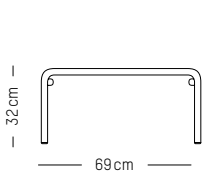

Coffee table

-

W: 60 cm | 23.6 inch

L: 69 cm | 27.2 inch

H: 32 cm | 12.6 inch

Weight: 4 kg | 8.8 lb

PACKAGING :

L: 72 cm | 28.3 inch

W: 72 cm | 28.3 inch

H: 35 cm | 13.8 inch

Weight : 5 kg | 11 lb

Long coffee table

-

W: 127 cm | 50 inch

L: 51 cm | 20 inch

H: 41 cm | 16.1 inch

Weight: 5 kg | 11 lb

PACKAGING :

L: 130 cm | 51.2 inch

W: 58 cm | 22.8 inch

H: 45 cm | 17.7 inch

Weight: 6 kg | 13.6 lb