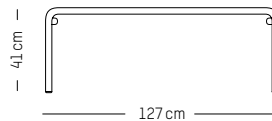

Black, White, Blue, Burgundy, Blush, Terracotta, Jade green, Glass green, Yellow

ORIGIN

China

Coffee table

-

W: 60 cm | 23.6 inch

L: 69 cm | 27.2 inch

H: 32 cm | 12.6 inch