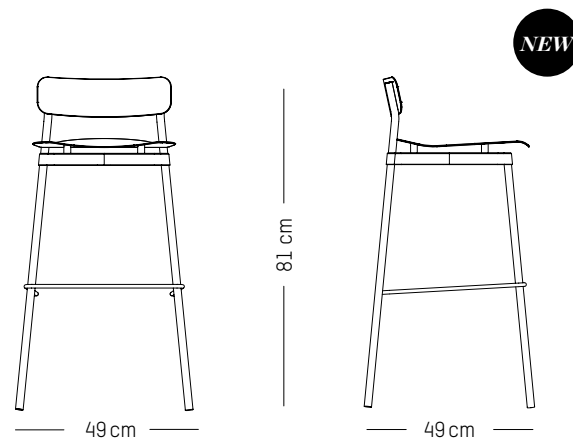

L: 51cm | 20.4 inch
D: 51 cm | 20.1 inch
H: 92 cm | 36.2 inch
H (seat): 75 cm | 29.5 inch
Weight: 6 kg | 13.2 lb

PACKAGING :

L: 53 cm | 20.87 inch
W: 53 cm | 20.87 inch
H: 93 cm | 36.6 inch
Weight: 10 kg | 22 lb