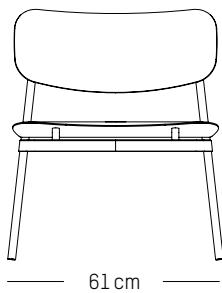

FROMME

TOM CHUNG

2021

Lounge armchair

-

MATERIALS

Aluminium, matte grained Anti UV powder coating for outdoor use

COLORS

Black, Brown-red, Mint-green, Blue, Coral

ORIGIN

China

TECHNICAL SPECIFICATIONS

Compliant with EN 581-1 ; EN581-2 for Contract use

71 cm

40 cm

Lounge armchair

-

L: 61cm | 24 inch

D: 58 cm | 23 inch

H: 71 cm | 28 inch

H (seat): 40 cm | 16 inch

Weight: 5,9 kg | 13 lb

PACKAGING :

L: 64 cm | 25.2 inch

W: 59 cm | 23.2 inch

H: 71 cm | 28 inch

Weight: 8 kg | 17.6 lb