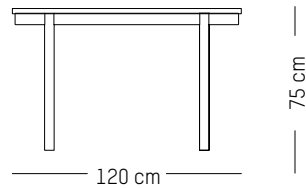

ORIGIN

Europe

TECHNICAL SPECIFICATIONS

Round

-

Ø: 120 cm | 47.2 inch
H: 75 cm | 29.5 inch
Weight: 32 kg | 70.5 lb

PACKAGING :

L: 150 cm | 59 inch
L: 150 cm | 59 inch
H: 15 cm | 6 inch
Weight: 55 kg | 121.3 lb