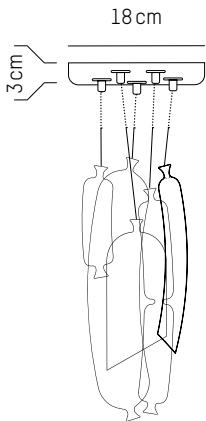

L: 49 cm | 19.3 inch
W: 20 cm | 7.9 inch
H: 18 cm | 7.1 inch
Weight: 1,1 kg | 2.4 lb

Strasbourg

Ø: 3,6 cm | 1.4 inch
H: 25 cm | 9.8 inch
Cable: 175 cm | 69 in
Weight: 0,6 kg | 1.3 lb

PACKAGING :

L: 49 cm | 19.3 inch
W: 20 cm | 7.9 inch
H: 18 cm | 7.1 inch
Weight: 1,1 kg | 2.4 lb

UK

Power

220-240 V 50-60HZ

Power

220-240 V 50-60 HZ

Set of 3 #1

-

Ø: 15 cm | 5.9 inch
H: 33 cm | 13 inch
Cable length: 175 cm | 69 inch
Weight: 1 kg | 2.2 lb

Set of 5

-

Ø: 18 cm | 7.1 inch
H: 38 cm | 15 inch
Cable length : 175 cm | 69 inch
Weight: 1,2 kg | 2.7 lb

PACKAGING :

L: 50 cm | 19.7 inch
W: 45 cm | 17.7 inch
H: 12 cm | 4.7 inch
Weight: 1,9 kg | 4.2 lb

Line of 6

TECHNICAL SPECIFICATIONS

Power

220-240 V 50-60HZ

Power

220-240 V 50-60 HZ

Ø: 30 cm | 11.8 inch
W: 26,5 cm | 10.4 inch
H: 26,5 cm | 10.4 inch
Cable length : 180 cm | 70.8 inch
Weight: 2 kg | 4.4 lb

PACKAGING :