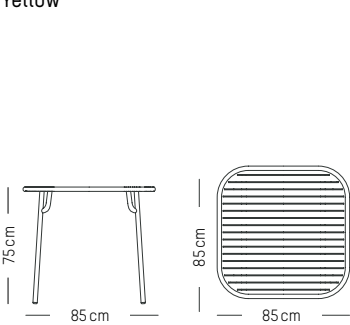

Blush

Terracotta

Jade green

Glass green

Yellow

Square table

-

L: 85 cm | 33.5 inch
W: 85 cm | 33.5 inch
H: 75 cm | 29.5 inch
Weight: 12 kg | 26.5 lb