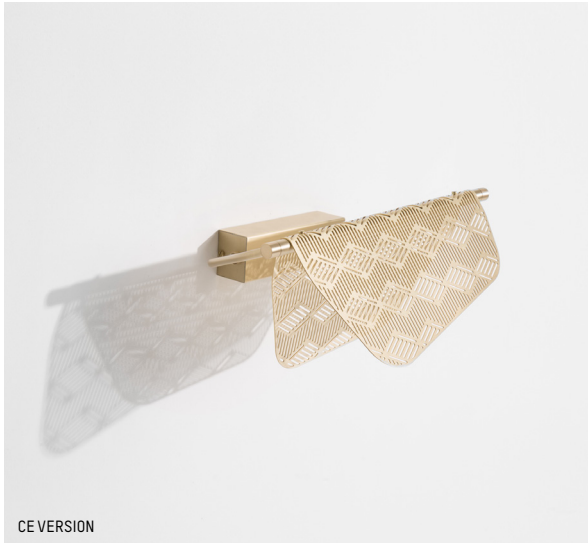

MEDITERRANEA

NOÉ DUCHAUFOUR-LAWRANCE

2016

Wall lamp

-

MATERIALS

Brushed or painted brass
Lighting system: integrated LED

COLORS

Brushed brass, White, Black

ORIGIN

France

TECHNICAL SPECIFICATIONS

LED input:
324 lumens

EUROPE

UK

Power

220-240 V 50-60HZ

Power

220-240 V 50-60 HZ