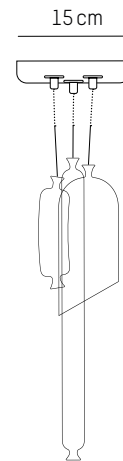

L: 49 cm | 19.3 inch
W: 20 cm | 7.9 inch
H: 18 cm | 7.1 inch
Weight: 1,1 kg | 2.4 lb

Strasbourg

Ø: 3,6 cm | 1.4 inch
H: 25 cm | 9.8 inch
Cable: 175 cm | 69 in
Weight: 0,6 kg | 1.3 lb

PACKAGING :

L: 49 cm | 19.3 inch
W: 20 cm | 7.9 inch
H: 18 cm | 7.1 inch
Weight: 1,1 kg | 2.4 lb

UK

Power

220-240 V 50-60HZ

Power

220-240 V 50-60 HZ

Set of 3 #1

-

Ø: 15 cm | 5.9 inch
H: 33 cm | 13 inch
Cable length: 175 cm | 69 inch
Weight: 1 kg | 2.2 lb

PACKAGING :

L: 49 cm | 19.3 inch
W: 32 cm | 12.6 inch
H: 12 cm | 4.7 inch
Weight: 1,9 kg | 4.2 lb

Set of 3 #2

-

Ø: 4,2 cm | 1.7 inch
H: 38 cm | 15 inch
Cable length: 175 cm | 69 inch
Weight: 1,2 kg | 2.7 lb

PACKAGING :

L: 49 cm | 19.3 inch
W: 32 cm | 12.6 inch
H: 12 cm | 4.7 inch
Weight: 1,9 kg | 4.2 lb

Set of 3 #3

-

Ø: 4,2 cm | 1.7 inch
H: 45 cm | 16.9 inch
Cable length: 175 cm | 69 inch
Weight: 1 kg | 2.2 lb