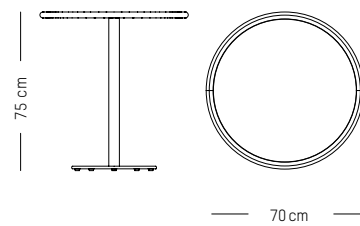

Black, White, Blue, Burgundy, Blush, Terracotta, Jade green, Glass green, Yellow

ORIGIN

China

104

Square bistro table

L: 60 cm | 27.5 inch
W: 60cm | 27.5 inch
H: 75 cm | 29.5 inch
Weight: 11 kg | 24.2 lb

PACKAGING :