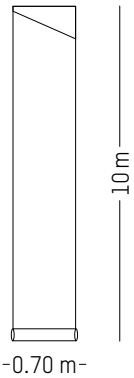

L: 1000 cm | 393.7 inch

W: 70 cm | 27.6 inch

Weight: 1 kg | 2.2 lb

PACKAGING :

Ø: 13,6 cm | 5.3 inch

H: 74 cm | 29.1 inch

Weight: 1.2 kg | 2.6 lb