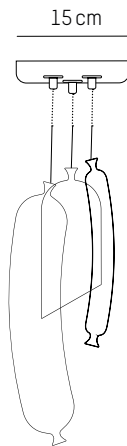

UK

Power

220-240 V 50-60HZ

Power

220-240 V 50-60 HZ

Diot

Ø: 4,2 cm | 1.7 inch
H: 15 cm | 5.1 inch
Cable: 175 cm | 69 in
Weight: 0,5 kg | 1.1 lb

PACKAGING :

PACKAGING :

L: 49 cm | 19.3 inch
W: 20 cm | 7.9 inch
H: 18 cm | 7.1 inch
Weight: 1,1 kg | 2.4 lb

Toulouse

Ø: 4,2 cm | 1.7 inch
H: 30 cm | 11.8 inch
Cable: 175 cm | 69 in
Weight: 0,6 kg | 1.3 lb

PACKAGING :

UK

Power

220-240 V 50-60HZ

Power

220-240 V 50-60 HZ

Set of 3 #1

-

Ø: 15 cm | 5.9 inch
H: 33 cm | 13 inch
Cable length: 175 cm | 69 inch
Weight: 1 kg | 2.2 lb

PACKAGING :

L: 49 cm | 19.3 inch
W: 32 cm | 12.6 inch
H: 12 cm | 4.7 inch
Weight: 1,9 kg | 4.2 lb

Set of 3 #2

-

Ø: 4,2 cm | 1.7 inch
H: 38 cm | 15 inch
Cable length: 175 cm | 69 inch
Weight: 1,2 kg | 2.7 lb