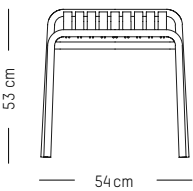

Stools

-

MATERIALS

Aluminium, matte grained Anti UV powder coating for outdoor use

COLORS

Black, White, Blue, Burgundy, Blush, Terracotta, Jade green, Glass green, Yellow

ORIGIN

China