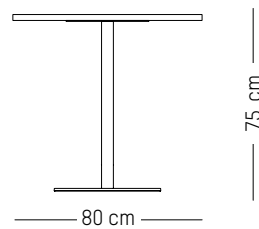

Square bistro large

-

L: 80 cm | 31.5 inch

W: 80 cm | 31.5 inch

H: 75 cm | 29.5 inch

Weight: 25,2 kg | 55.6 lb

PACKAGING :

L: 80 cm | 31,5 inch

L: 85 cm | 33,5 inch

H: 7 cm | 2.8 inch

Weight: 27 kg | 60 lb

Assembly