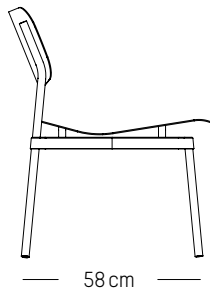

40 cm

Lounge armchair

-

L: 61cm | 24 inch

D: 58 cm | 23 inch

H: 71 cm | 28 inch

H (seat): 40 cm | 16 inch

Weight: 5,9 kg | 13 lb