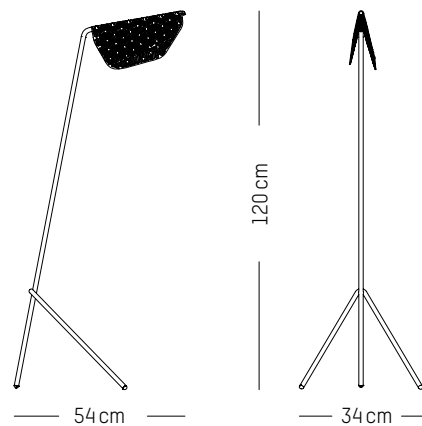

Power

220-240 V 50-60 HZ

Power

110-120 V 60 HZ

Table lamp

-

L: 33 cm | 13 inch

W: 21 cm | 8.3 inch

H: 44,5 cm | 17.5 inch

Cable length: 200 cm | 79 inch

Weight: 1,3 kg | 2.9 lb

PACKAGING :

Type: Carton box

L: 46 cm | 18.1 inch

W: 45 cm | 17.7 inch

H: 23 cm | 9.1 inch

Weight: 2,7 kg | 6 lb

Floor lamp

-

L: 54 cm | 21.3 inch

W : 34 cm | 13.4 inch

H : 120 cm | 47.3 inch

Cable length : 200 cm | 79 inch

Weight: 2 kg | 4.4 lb

Power

220-240 V 50-60 HZ

Grillo L

-

Ø: 36 cm | 14.2 inch
D: 10 cm | 3.9 inch
Cable length: 300 cm | 118 inch
Weight: 0,6 kg | 1.3 lb

PACKAGING :

Type: Carton box
L: 42 cm | 16.5 inch
W: 42 cm | 16.5 inch
H: 15 cm | 5.9 inch
Weight: 1,5 kg | 3.3 lb