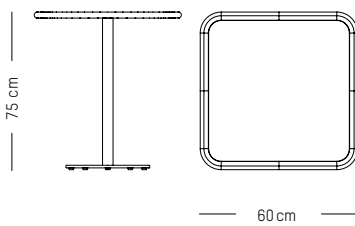

Black, White, Blue, Burgundy, Blush, Terracotta, Jade green, Glass green, Yellow

ORIGIN

China

104

Square bistro table

L: 60 cm | 27.5 inch
W: 60cm | 27.5 inch
H: 75 cm | 29.5 inch
Weight: 11 kg | 24.2 lb

PACKAGING :