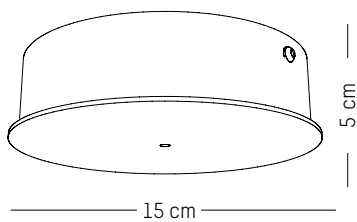

Pendant lamp canopy

-

Ø: 15 cm | 5.9 inch

H: 5 cm | 2 inch

Weight: 0,9 kg | 2 lb

PACKAGING :

L: 15 cm | 5.9 inch

W: 15 cm | 5.9 inch

H: 16 cm | 6.3 inch

Weight: 1,1 kg | 2.43 lb