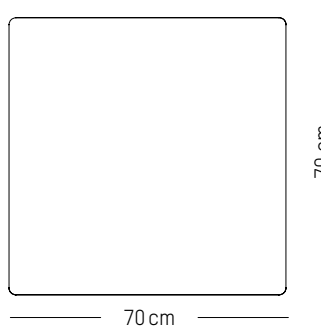

Square table

-

L: 70cm | 28 inch

D: 70 cm | 28 inch

H: 73 cm | 29 inch

Weight: 14,5 kg | 32 lb

PACKAGING :

L: 90 cm | 35.4 inch

W: 72 cm | 28.4 inch

H: 8 cm | 3.2 inch

Weight: 18 kg | 39.7 lb