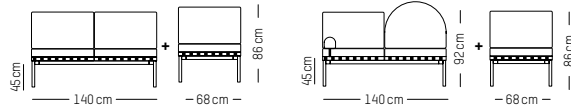

**2 seater sofa without armrest
+ armchair with 1 armrest**
(right or left)