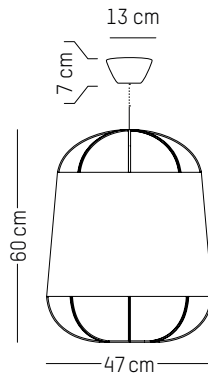

Weight: 2,7 kg | 6 lb

Floor lamp

-

L: 54 cm | 21.3 inch

W : 34 cm | 13.4 inch

H : 120 cm | 47.3 inch

Cable length : 200 cm | 79 inch

Weight: 2 kg | 4.4 lb

Grillo S

-

Ø: 23 cm | 9.1 inch
D: 10 cm | 3.9 inch
Cable length: 300 cm | 118 inch
Weight: 0,3 kg | 0.7 lb

PACKAGING :

Type: Carton box
L: 28 cm | 11 inch
W: 28 cm | 11 inch
H: 15 cm | 5.9 inch
Weight: 0,9 kg | 2 lb

Power

220-240 V 50-60HZ

Power

220-240 V 50-60 HZ

Power

110-120 V 60 HZ

Small

Ø: 22 cm | 8.7 inch
H: 42 cm | 16.5 inch
Weight: 0,4 kg | 0.9 lb
Cable length: 250 cm | 99 inch or
on demand: 1000 cm | 394 inch

PACKAGING :

Type: Carton box
L: 27,5 cm | 10.8 inch
W: 27,5 cm | 10.8 inch
H: 48,5 cm | 19.1 inch
Weight: 1,3 kg | 2.9 lb

Medium

Ø: 47 cm | 18.5 inch
H: 60 cm | 23.6 inch
Weight: 0,8 kg | 1.8 lb
Cable length: 250 cm | 99 inch or
on demand: 1000 cm | 394 inch