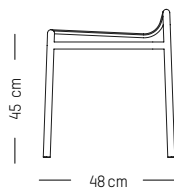

Stools

-

MATERIALS

Aluminium, matte grained Anti UV powder coating for outdoor use

COLORS

Black, White, Blue, Burgundy, Blush, Terracotta, Jade green, Glass green, Yellow

ORIGIN

China