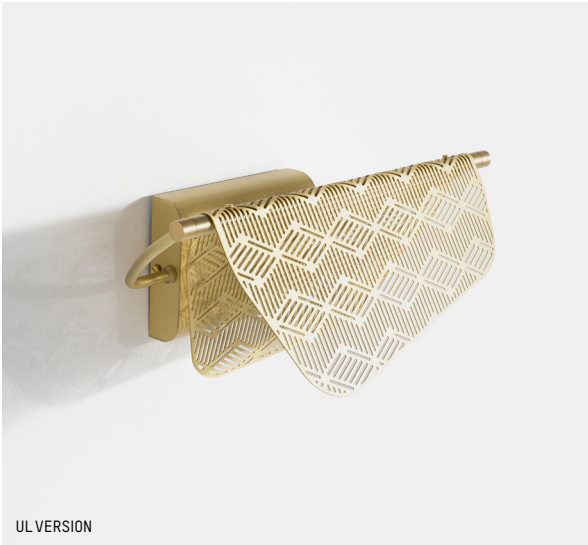

MEDITERRANEA

NOÉ DUCHAUFOUR-LAWRANCE

2016

Wall lamp

-

MATERIALS

Brushed or painted brass

Lighting system: integrated LED

COLORS

Brushed brass, White, Black

ORIGIN

France

TECHNICAL SPECIFICATIONS

LED input:
324 lumens

US

Power

110-120 V 60 HZ

L: 34 cm | 13.4 inch

D: 20 cm | 7.9 inch

H: 15 cm | 5.9 inch

Weight: 1 kg | 2.2 lb

PACKAGING :

Type: Carton box

L: 42 cm | 16.5 inch

W: 32 cm | 12.6 inch

H: 24 cm | 9.5 inch

Weight: 2,1 kg | 4.6 lb

* While stocks last