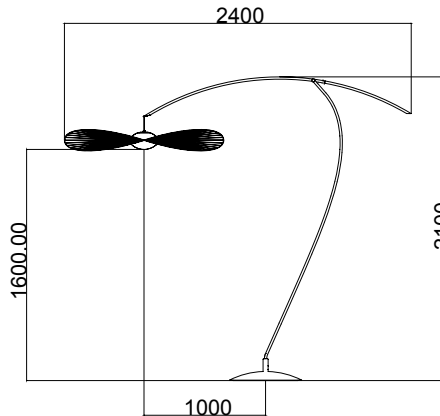

220-240 V 50-60HZ

Power

220-240 V 50-60 HZ

Power

110-120 V 60 HZ

High position

Low position

L (max): 240 cm | 95 inch
W: 167 cm | 65.7 inch
Ø: 110 cm | 43.3 inch
H (max): 230 cm | 91 inch
Weight: 20 kg | 44 lb