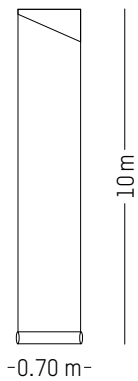

L: 1000 cm | 393.7 inch
W: 70 cm | 27.6 inch
Weight: 1 kg | 2.2 lb

PACKAGING :

Ø: 13,6 cm | 5.3 inch
H: 74 cm | 29.1 inch
Weight: 1.2 kg | 2.6 lb

Wallpaper

-

MATERIALS

Non-woven wallpaper 1476/M2

COLORS

Cream, Ink

ORIGIN

France

TECHNICAL SPECIFICATIONS

CERTIFICATION EUROCLASS B-S1,D0

Apply Paste to the wall

Dry peelable

Light-proof

Washable