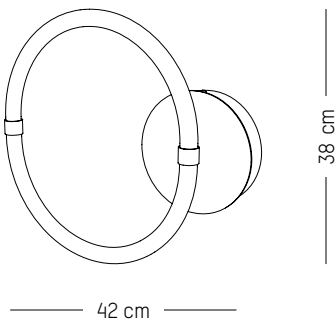

L: 86,7 cm | 34.1 inch
W: 115 cm | 45.3 inch
H: 58 cm | 26.8 inch
Weight: 17 kg | 37.5 lb

Quintuple pendant system

L: 180 cm | 70.9 inch
W: 73 cm | 29 inch
H: 82 cm | 32.3 inch
Weight: 40 kg | 88.2 lb

PACKAGING :

Wall Lamp 0

-

L: 42 cm | 16.5 inch

D: 7 cm | 2.8 inch

H: 38 cm | 14.9 inch

Weight: 1,4 kg | 3.1 lb

PACKAGING :

L: 46,7 cm | 18.4 inch