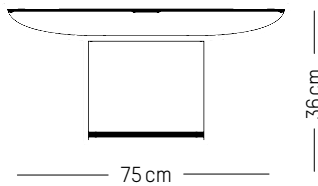

220-240 V 50-60 HZ

Ø: 30 cm | 11.8 inch
W: 26,5 cm | 10.4 inch
H: 26,5 cm | 10.4 inch
Cable length : 180 cm | 70.8 inch
Weight: 2 kg | 4.4 lb

PACKAGING :

W: 37 cm | 14.6 inch
H: 37,5 cm | 14.8 inch
Weight: 2,7 kg | 6 lb

Large

-

D: 75 cm | 29.5 inch
H: 36 cm | 14.2 inch
Weight: 19 kg | 41.9 lb

PACKAGING :

Type: Carton box
L: 86 cm | 33.9 inch
W: 86 cm | 33.9 inch
H: 39 cm | 15.3 inch
Weight: 24 kg | 9.5 lb

Extra large

-

D: 110 cm | 43.3 inch
H: 24 cm | 9.4 inch
Weight: 45 kg | 99.2 lb