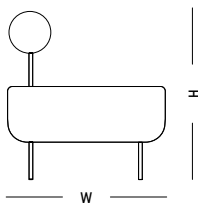

TECHNICAL SPECIFICATIONS

DRY CLEAN

Medium Armchair

-

L: 68 cm | 26.8 inch
W: 68 cm | 26.8 inch
H: 72.5 cm | 28.5 inch
H1: 40 cm | 15.8 inch
Weight: 17 kg | 37.5 lb

PACKAGING :

Type: Wood box
L: 53cm | 20.9 inch
W: 71cm | 27.9 inch
H: 43 cm | 16.9 inch
Weight: 24 kg | 12.6 lb