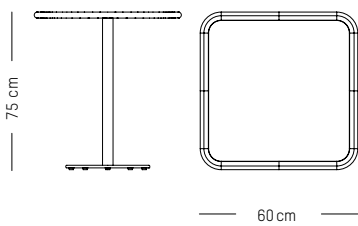

Assembly

WEEK - END

STUDIO BRICHET ZIEGLER

2019

Square bistro table

L: 60 cm | 27.5 inch
W: 60cm | 27.5 inch
H: 75 cm | 29.5 inch
Weight: 11 kg | 24.2 lb

PACKAGING :

L: 72 cm | 28.3 inch
W: 72 cm | 28.3 inch
H: 78 cm | 30.7 inch
Weight: 14 kg | 30.9 lb