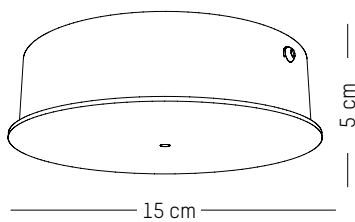

Pendant lamp canopy

-

Ø: 15 cm | 5.9 inch

H: 5 cm | 2 inch

Weight: 0,9 kg | 2 lb

PACKAGING :

L: 15 cm | 5.9 inch

W: 15 cm | 5.9 inch

H: 16 cm | 6.3 inch

Weight: 1,1 kg | 2.43 lb