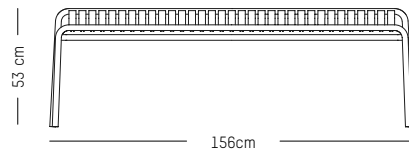

COLOURS

Anthracite grey, Gold, Azur blue, Pastel green, Pearl grey, Ivory, Coral, Saffron

ORIGIN

China

TECHNICAL SPECIFICATIONS

Compliant with EN 581-1 ; EN581 -2 for Contract Use

Bench

L: 121 cm | 47.7 inch
W: 49 cm | 19.3 inch
H: 77 cm | 30.3 inch (back)
H: 40 cm | 15.7 inch (seat)
Weight: 11 kg | 24.2 lb