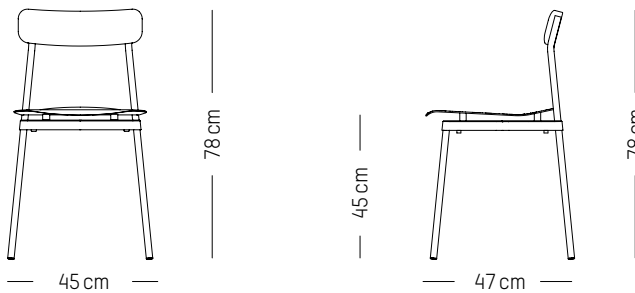

Chair

-

L: 45 cm | 18.5 inch

D: 47 cm | 18.5 inch

H: 78 cm | 30.7 inch

H (seat): 45 cm | 18.5 inch

Weight: 4,8 kg | 10.6 lb

PACKAGING :

L: 50 cm | 19.7 inch

W: 47 cm | 18.5 inch

H: 79 cm | 31.1 inch

Weight: 7 kg | 15.4 lb