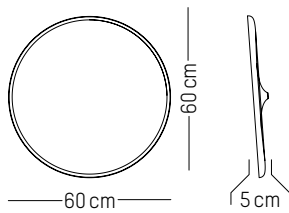

Large

Ø: 60 cm | 26.6 inch
D: 5 cm | 2 inch
Weight: 7 kg | 15.4 lb

PACKAGING :

Type: Carton box
L: 68 cm | 26.7 inch
W: 68 cm | 26.7 inch
H: 11 cm | 4.3 inch
Weight: 8,8 kg | 19.4 lb