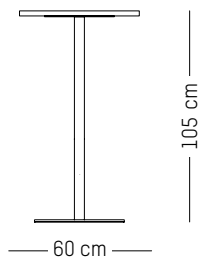

Round high

-

Ø: 60 cm | 23.6 inch
H: 105 cm | 41.34 inch
Weight: 20,6 kg | 45.4 lb

PACKAGING :

L: 110 cm | 43,3 inch
L: 65 cm | 25,6 inch
H: 7 cm | 2.8 inch
Weight: 22 kg | 48.5 lb

Assembly

FOR CONTRACT PROJECT WITH MINIMUM QUANTITY

High tables

-

MATERIALS

Wooden top with marquetry/inlay of natural & black walnut veneers; Legs in steel with matte grained powder coating

COLOURS

Black and natural wooden top
Leg: black, coral, blue, mint green

ORIGIN

Europe