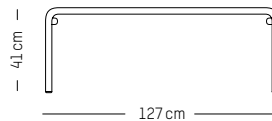

Coffee table

-

W: 60 cm | 23.6 inch
L: 69 cm | 27.2 inch
H: 32 cm | 12.6 inch
Weight: 4 kg | 8.8 lb

PACKAGING :

L: 72 cm | 28.3 inch
W: 72 cm | 28.3 inch
H: 35 cm | 13.8 inch
Weight : 5 kg | 11 lb

Long coffee table

-

W: 127 cm | 50 inch
L: 51 cm | 20 inch
H: 41 cm | 16.1 inch
Weight: 5 kg | 11 lb

PACKAGING :

L: 130 cm | 51.2 inch
W: 58 cm | 22.8 inch
H: 45 cm | 17.7 inch
Weight: 6 kg | 13.6 lb