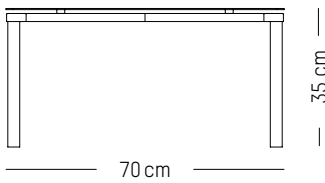

W: 90 cm | 35.4 inch

H: 73 cm | 29 inch

Weight: 37,5 kg | 82.7 lb

PACKAGING :

L: 200 cm | 78.7 inch

W: 92 cm | 36.2 inch

H: 8 cm | 3.2 inch

Weight: 44 kg | 97 lb

48

Coffee table

-

L: 70cm | 28 inch

W: 70 cm | 28 inch

H: 35 cm | 13.8 inch

Weight: 12 kg | 26.5 lb

PACKAGING :