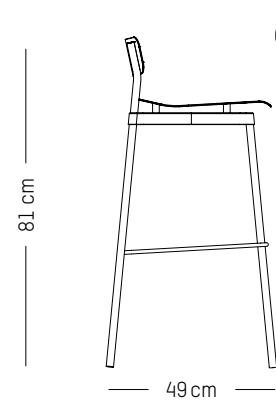

L: 61 cm | 24 inch

D: 58 cm | 23 inch

H: 71 cm | 28 inch

H (seat): 40 cm | 16 inch

Weight: 5,9 kg | 13 lb

PACKAGING :

L: 64 cm | 25.2 inch

W: 59 cm | 23.2 inch

H: 45 cm | 18 inch

Weight: 2,6 kg | 5.7 lb

PACKAGING (X2):

L: 40 cm | 16 inch

W: 40 cm | 16 inch

H: 55 cm | 21.6 inch

Weight: 7 kg | 15.4 lb

FROMME

Compliant with EN 581-1 ; EN581-2 for Contract use

NEW

High stool

-

L: 51cm | 20 inch

D: 51 cm | 20 inch

H: 92 cm | 36 inch

H (seat): 75 cm | 29.5 inch

Weight: 4,5 kg | 9.9 lb

PACKAGING :

L: 53 cm | 20.87 inch

W: 53 cm | 20.87 inch

H: 93 cm | 36. inch

Weight: 6,5 kg | 14.3 lb

High stool

-