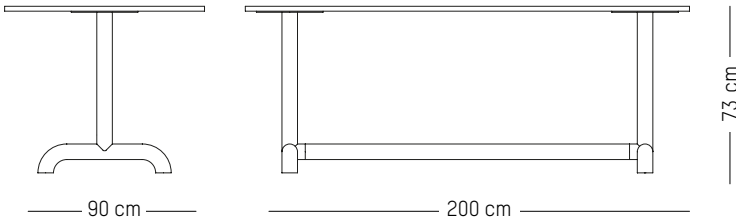

Grey-brown, Red-brown

ORIGIN

Europe

Grey-brown

Red-Brown

Rectangular dining table

-

L: 200 cm | 79 inch
W: 90 cm | 35 inch
H: 73 cm | 29 inch
Weight: 46 kg | 102 lb