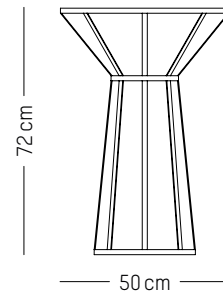

NEW

High stool

-

L: 49cm | 19.3 inch
D: 49 cm | 19.3 inch
H: 81 cm | 31.9 inch
H (seat): 65 cm | 25.6 inch
Weight: 4,1 kg | 9.1 lb

PACKAGING :

L: 53 cm | 20.9 inch
W: 53 cm | 20.9 inch
H: 83 cm | 32.7 inch
Weight : 4.1 kg | 9.1 lb

Europe

Stool

-

Ø: 35 cm | 14 inch
H: 44 cm | 17.3 inch
Weight: 4 kg | 8.8 lb

PACKAGING :

Type: Carton box
L: 41,5 cm | 16.3 inch
W: 41 cm | 16.1 inch
H: 52 cm | 20.5 inch
Weight: 5,6 kg | 12.3 lb

Coffee table