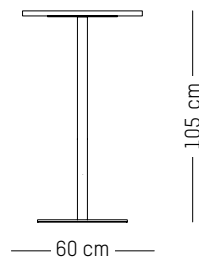

TECHNICAL SPECIFICATIONS

Square high

-

L: 60 cm | 23.6 inch
W: 60 cm | 23.6 inch
H: 105 cm | 41.34 inch
Weight: 22,5 kg | 49.6 lb

PACKAGING :

L: 110 cm | 43,3 inch
L: 65 cm | 25,6 inch
H: 7 cm | 2.8 inch
Weight: 24 kg | 53 lb

Assembly