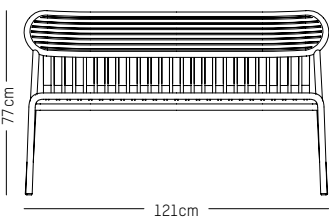

WEEK - END

STUDIO BRICHET ZIEGLER

2017 & 2019

FOR CONTRACT PROJECT WITH MINIMUM QUANTITY

Benches

MATERIALS

Aluminium, matte grained Anti UV powder coating for outdoor use

COLOURS

Anthracite grey, Gold, Azur blue, Pastel green, Pearl grey, Ivory, Coral, Saffron

ORIGIN

China