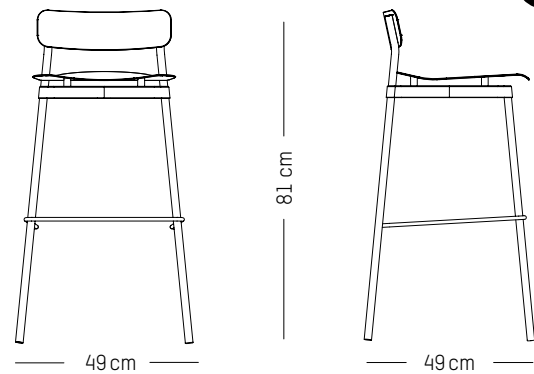

L: 51cm | 20.47 inch
D: 51 cm | 20.08 inch
H: 92 cm | 36.22 inch
H (seat): 75 cm | 29.53 inch
Weight: 6 kg | 13.23 lb

PACKAGING :

L: 53 cm | 20.87 inch
W: 53 cm | 20.87 inch
H: 93 cm | 36.61 inch
Weight: 10 kg | 22.05 lb

NEW

High stool

-

L: 49cm | 19.3 inch
D: 49 cm | 19.3 inch
H: 81 cm | 31.9 inch
H (seat): 65 cm | 25.6 inch
Weight: 4,1 kg | 9.1 lb

PACKAGING :

L: 53 cm | 20.9 inch
W: 53 cm | 20.9 inch
H: 83 cm | 32.7 inch
Weight : 4.1 kg | 9.1 lb