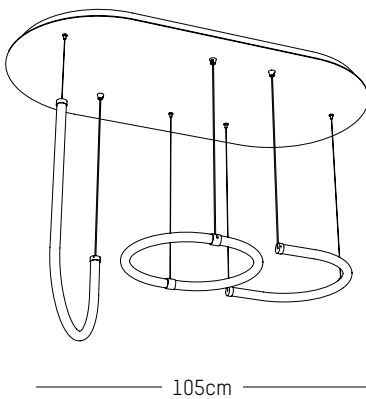

UL US

Power
220-240 V 50-60HZ

Power
220-240 V 50-60 HZ

Power
110-120 V 60 HZ

12

Triple pendant system

L: 105 cm | 41.3 inch
W: 53 cm | 21 inch
H: 82 cm | 33 inch
Weight: 15 kg | 33 lb

PACKAGING :

L: 86,7 cm | 34.1 inch
W: 115 cm | 45.3 inch
H: 58 cm | 26.8 inch
Weight: 17 kg | 37.5 lb

Quintuple pendant system

L: 180 cm | 70.9 inch
W: 73 cm | 29 inch
H: 82 cm | 32.3 inch
Weight: 40 kg | 88.2 lb

PACKAGING :