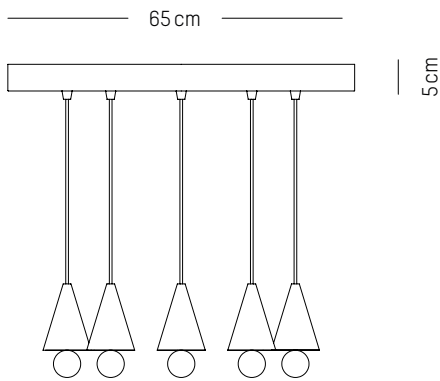

Round canopy configuration

MATERIALS

Steel, matt grained powder coating; Aluminium, matt grained powder coating; mirror finish steel; disseminating fire resistant plexiglass; Fabric cable, white or black, 33m /118.1 inch; steel ceiling cup white or black; Integrated LED
5 outputs for Cherry pendant light
Mounting bracket system
Plastic caps to hide non used outputs

COLORS

White

ORIGIN

France

1 POSSIBLE CONFIGURATIONS :
5 PCS XS CHERRY PENDANT

TECHNICAL SPECIFICATIONS

5X

LED
24V~7.8 W

LED input:
1040 lumens

1 P
2 0

Integrated LED

EUROPE

UK

CE

CE

Power

220-240V, 50-60Hz

Power

220-240V, 50-60Hz

Round canopy

Ø: 65 cm | 25.6 inch
H: 5 cm | 2 inch
Weight: 5,9 kg | 13 lb

PACKAGING :

Type: Carton box
L: 67 cm | 26.5 inch
W: 66 cm | 26 inch
H: 27 cm | 10.06 inch
Weight: 8 kg | 17.7 lb