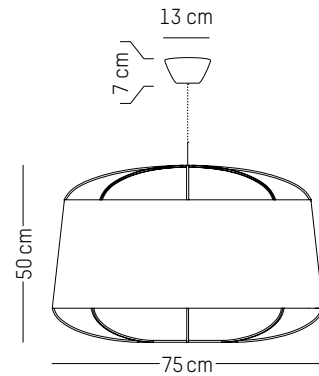

Grillo S

-

Ø: 23 cm | 9.1 inch
D: 10 cm | 3.9 inch
Cable length: 300 cm | 118 inch
Weight: 0,3 kg | 0.7 lb

PACKAGING :

Type: Carton box
L: 28 cm | 11 inch
W: 28 cm | 11 inch
H: 15 cm | 5.9 inch
Weight: 0,9 kg | 2 lb

Ø: 22 cm | 8.7 inch
H: 42 cm | 16.5 inch
Weight: 0,4 kg | 0.9 lb
Cable length: 250 cm | 99 inch or
on demand: 1000 cm | 394 inch

PACKAGING :

Type: Carton box
L: 27,5 cm | 10.8 inch
W: 27,5 cm | 10.8 inch
H: 48,5 cm | 19.1 inch
Weight: 1,3 kg | 2.9 lb

Medium

Ø: 47 cm | 18.5 inch
H: 60 cm | 23.6 inch
Weight: 0,8 kg | 1.8 lb
Cable length: 250 cm | 99 inch or
on demand: 1000 cm | 394 inch

PACKAGING :

Type: Carton box
L: 52,5 cm | 20.7 inch
W: 52,5 cm | 20.7 inch
H: 66,5 cm | 26.2 inch
Weight: 3,5 kg | 7.7 lb