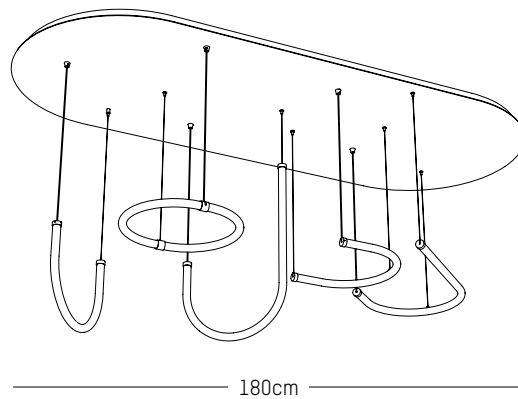

UL US

Power
220-240 V 50-60HZ

Power
220-240 V 50-60 HZ

Power
110-120 V 60 HZ

12

Triple pendant system

L: 105 cm | 41.3 inch
W: 53 cm | 21 inch
H: 82 cm | 33 inch
Weight: 15 kg | 33 lb

PACKAGING :

L: 86,7 cm | 34.1 inch
W: 115 cm | 45.3 inch
H: 58 cm | 26.8 inch
Weight: 17 kg | 37.5 lb

Quintuple pendant system

L: 180 cm | 70.9 inch
W: 73 cm | 29 inch
H: 82 cm | 32.3 inch
Weight: 40 kg | 88.2 lb

PACKAGING :