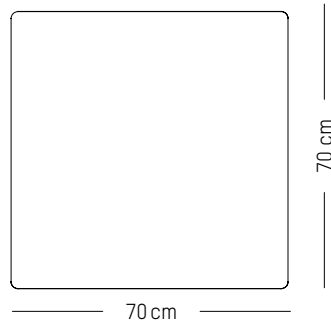

48

Coffee table

-

L: 70cm | 28 inch

W: 70 cm | 28 inch

H: 35 cm | 13.8 inch

Weight: 12 kg | 26.5 lb

PACKAGING :