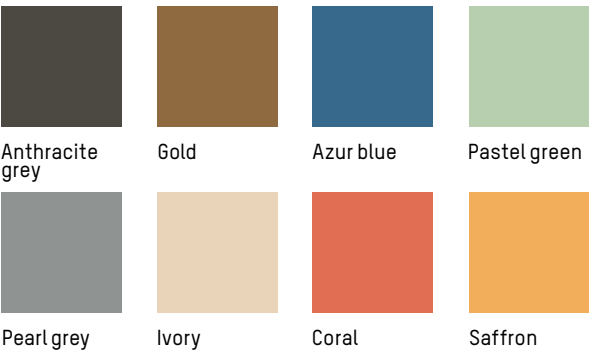

WEEK - END

STUDIO BRICHET ZIEGLER

2017 & 2019

FOR CONTRACT PROJECT WITH MINIMUM QUANTITY

Benches

MATERIALS

Aluminium, matte grained Anti UV powder coating for outdoor use

COLOURS

Anthracite grey, Gold, Azur blue, Pastel green, Pearl grey, Ivory, Coral, Saffron

ORIGIN

China