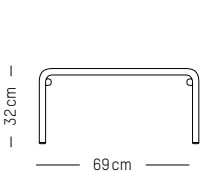

Coffee table

-

W: 60 cm | 23.6 inch
L: 69 cm | 27.2 inch
H: 32 cm | 12.6 inch
Weight: 4 kg | 8.8 lb

PACKAGING :

L: 72 cm | 28.3 inch
W: 72 cm | 28.3 inch
H: 35 cm | 13.8 inch
Weight : 5 kg | 11 lb

Long coffee table

-

W: 127 cm | 50 inch
L: 51 cm | 20 inch
H: 41 cm | 16.1 inch
Weight: 5 kg | 11 lb

PACKAGING :

L: 130 cm | 51.2 inch
W: 58 cm | 22.8 inch
H: 45 cm | 17.7 inch
Weight: 6 kg | 13.6 lb