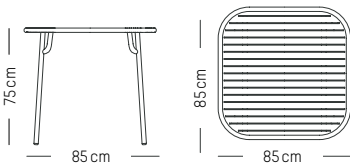

Blush

Terracotta

Jade green

Glass green

Yellow

Square table

L: 85 cm | 33.9 inch
W: 85 cm | 33.5 inch
H: 75 cm | 29.5 inch
Weight: 12 kg | 26.5 lb

PACKAGING :