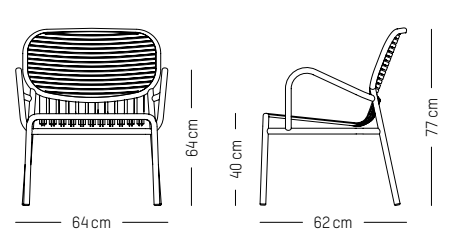

COLOURS

Anthracite grey, Gold, Azur blue, Pastel green, Pearl grey, Ivory, Coral, Saffron

ORIGIN

China

TECHNICAL SPECIFICATIONS

Compliant with EN 581-1 ; EN581 -2 for Contract Use

Chair

L: 52 cm | 20.5 inch
W: 50 cm | 19.7 inch
H: 77 cm | 30.3 inch
H1: 45 cm | 17.7 inch
Weight: 3 kg | 6.6 lb