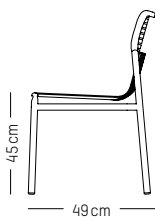

WEEK - END

STUDIO BRICHET ZIEGLER

2017 & 2019

FOR CONTRACT PROJECT WITH MINIMUM QUANTITY

Benches

MATERIALS

Aluminium, matte grained Anti UV powder coating for outdoor use

COLOURS

Anthracite grey, Gold, Azur blue, Pastel green, Pearl grey, Ivory, Coral, Saffron

ORIGIN

China