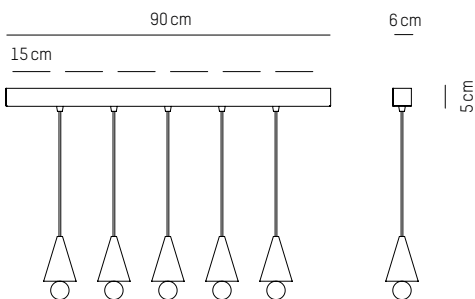

220-240V, 50-60Hz

Power

220-240V, 50-60Hz

Linear canopy

5 PCS XS CHERRY PENDANT

L: 90 cm | 35 inch
W: 6 cm | 2.4 inch
H: 5 cm | 1.9 inch
Weight: 3,9 kg | 8.6 lb

PACKAGING :

Type: Carton box
L: 91 cm | 35.6inch
W: 17 cm | 6.6 inch
H: 27 cm | 10.6 inch