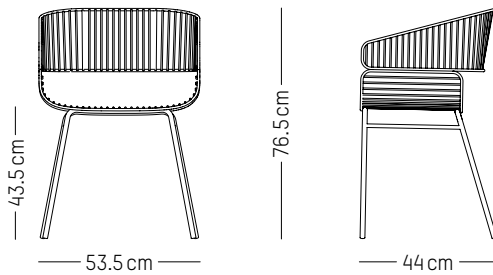

-

L: 80 cm | 31.5 inch

W: 80 cm | 31.5 inch

H: 75 cm | 29.5 inch

Weight: 25,2 kg | 55.6 lb

PACKAGING :

L: 80 cm | 31,5 inch

L: 85 cm | 33,5 inch

-

MATERIALS

Steel with matte grained powder coating

COLORS

Black, Anthracite, White

ORIGIN

Europe

L: 53,5 cm | 21 inch
D: 44 cm | 17.3 inch
H: 76,5 cm | 30.1 inch
H (seat): 43,5 cm | 17.1 inch
Weight: 8 kg | 17.6 lb