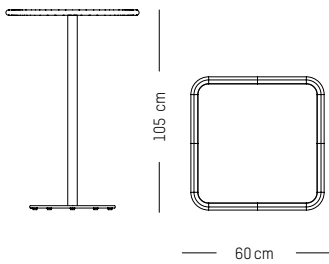

WEEK - END

STUDIO BRICHET ZIEGLER

2019

Black White Blue Burgundy

Blush Terracotta Jade green Glass green

Yellow

High table square

L: 60 cm | 27.5 inch
W: 60cm | 27.5 inch
H: 105 cm | 41.3 inch
Weight: 13 kg | 29 lb