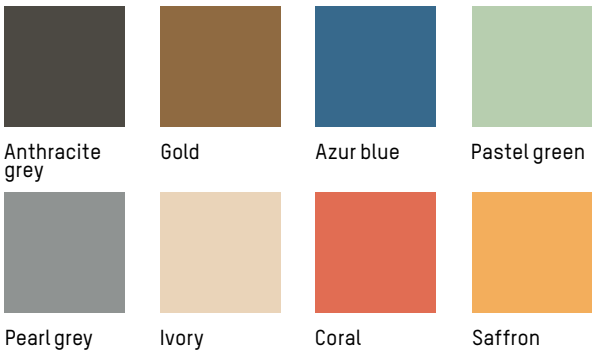

WEEK - END

STUDIO BRICHET ZIEGLER

2017

FOR CONTRACT PROJECT WITH MINIMUM QUANTITY

Chair, Bridge & Armchair

MATERIALS

Aluminium, matte grained Anti UV powder coating for outdoor use

COLOURS

Anthracite grey, Gold, Azur blue, Pastel green, Pearl grey, Ivory, Coral, Saffron

ORIGIN

China

TECHNICAL SPECIFICATIONS

Compliant with EN 581-1 ; EN581 -2 for Contract Use