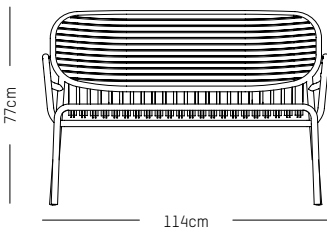

Blush

Terracotta

Jade green

Glass green

Yellow

2 seater sofa

-

L: 113,5 cm | 44.5 inch