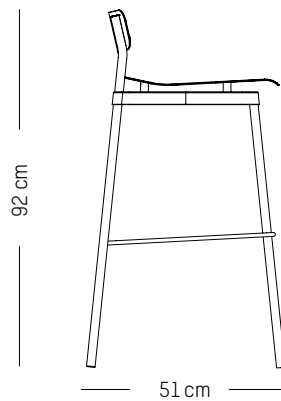

High stool

-

L: 51cm | 20 inch

D: 51 cm | 20 inch

H: 92 cm | 36 inch

H (seat): 75 cm | 29.5 inch

Weight: 4,5 kg | 9.9 lb

PACKAGING :

L: 53 cm | 20.87 inch

W: 53 cm | 20.87 inch

H: 93 cm | 36. inch

Weight: 6,5 kg | 14.3 lb

High stool

-

L: 49cm | 19.3 inch

D: 49 cm | 19.3 inch

H: 81 cm | 31.9 inch

H (seat): 65 cm | 25.6 inch

Weight: 4,1 kg | 9.1 lb

PACKAGING :

L: 53 cm | 20.9 inch

W: 53 cm | 20.9 inch

H: 83 cm | 32.7 inch

Weight : 4.1 kg | 9.1 lb