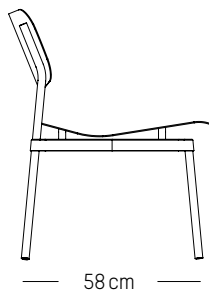

W: 52 cm | 20.5 inch

H: 11 cm | 4.3 inch

Weight: 3 kg | 6.6 lb

Large

-

Ø: 60 cm | 26.6 inch

D: 5 cm | 2 inch

Weight: 7 kg | 15.4 lb

Compliant with EN 581-1 ; EN581-2 for Contract use

71 cm

40 cm

Lounge armchair

-

L: 61cm | 24 inch

D: 58 cm | 23 inch

H: 71 cm | 28 inch