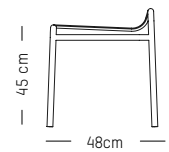

TECHNICAL SPECIFICATIONS

Compliant with EN 581-1 ; EN581 -2 for Contract Use

Bench

-

L: 121 cm | 47.7 inch
W: 49 cm | 19.3 inch
H: 77 cm | 30.3 inch (back)
H: 40 cm | 15.7 inch (seat)
Weight: 11 kg | 24.2 lb

PACKAGING :

L: 130 cm | 51.2 inch
W: 55 cm | 21.6 inch
H: 83 cm | 32.7 inch
Weight: 14 kg | 30.9 lb

Stackable

Bench without back

-

L: 156 cm | 61.4inch
W: 50 cm | 19.7 inch
H: 45 cm | 15.8 inch (seat)
Weight: 8 kg | 17.6 lb

PACKAGING :

L: 160 cm | 63 inch
W: 55 cm | 21.6 inch
H: 83 cm | 32.7 inch
Weight: 11 kg | 24.3 lb

Stackable