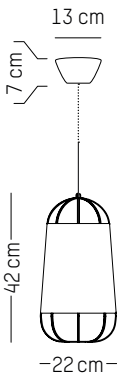

110-120 V 60 HZ

Small

-

Ø: 22 cm | 8.7 inch
H: 42 cm | 16.5 inch
Weight: 0,4 kg | 0.9 lb
Cable length: 250 cm | 99 inch or
on demand: 1000 cm | 394 inch

PACKAGING :

Type: Carton box
L: 27,5 cm | 10.8 inch
W: 27,5 cm | 10.8 inch
H: 48,5 cm | 19.1 inch
Weight: 1,3 kg | 2.9 lb

Medium

-

Ø: 47 cm | 18.5 inch
H: 60 cm | 23.6 inch
Weight: 0,8 kg | 1.8 lb
Cable length: 250 cm | 99 inch or
on demand: 1000 cm | 394 inch

PACKAGING :

Type: Carton box
L: 52,5 cm | 20.7 inch
W: 52,5 cm | 20.7 inch
H: 66,5 cm | 26.2 inch
Weight: 3,5 kg | 7.7 lb