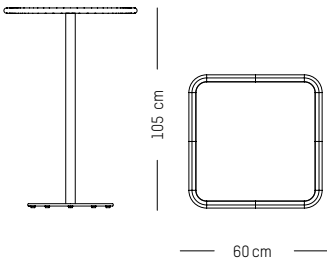

High table square

-

L: 60 cm | 27.5 inch
W: 60cm | 27.5 inch
H: 105 cm | 41.3 inch
Weight: 13 kg | 29 lb

PACKAGING :

L: 72 cm | 28.3 inch
W: 72 cm | 28.3 inch
H: 108 cm | 42.5 inch
Weight: 15 kg | 33 lb

Assembly