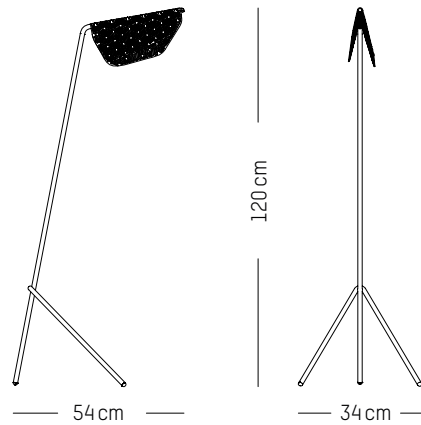

Table lamp

L: 33 cm | 13 inch
W: 21 cm | 8.3 inch
H: 44,5 cm | 17.5 inch
Cable length: 200 cm | 79 inch
Weight: 1,3 kg | 2.9 lb

PACKAGING :

Type: Carton box
L: 46 cm | 18.1 inch
W: 45 cm | 17.7 inch
H: 23 cm | 9.1 inch
Weight: 2,7 kg | 6 lb

Power

220-240 V 50-60HZ

Power

220-240 V 50-60 HZ

Grillo L

-

Ø: 36 cm | 14.2 inch
D: 10 cm | 3.9 inch
Cable length: 300 cm | 118 inch
Weight: 0,6 kg | 1.3 lb

PACKAGING :