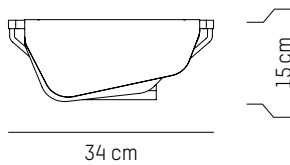

TECHNICAL SPECIFICATIONS

LED input:
324 lumens

US

Power

110-120 V 60 HZ

L: 34 cm | 13.4 inch

D: 20 cm | 7.9 inch

H: 15 cm | 5.9 inch