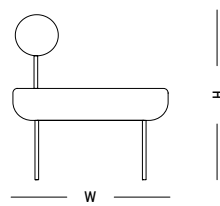

ORIGIN

Europe

TECHNICAL SPECIFICATIONS

DRY CLEAN

Medium Armchair

-

L: 68 cm | 26.8 inch
W: 68 cm | 26.8 inch
H: 72.5 cm | 28.5 inch
H1: 40 cm | 15.8 inch
Weight: 17 kg | 37.5 lb

PACKAGING :