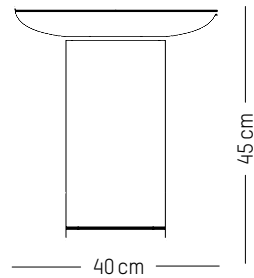

Small

-

D: 40 cm | 15.7 inch
H: 45 cm | 17.5 lb
Weight: 8 kg | 17.6 lb

PACKAGING :

Type: Carton box
L: 52 cm | 20.5 inch
W: 52 cm | 20.5 inch
H: 50 cm | 19.7 inch
Weight: 10 kg | 22 lb