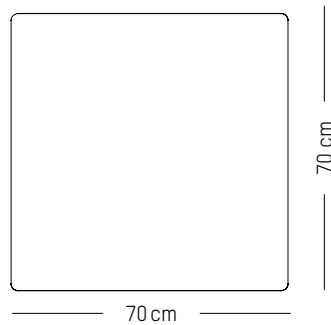

Coffee table

-

L: 70cm | 28 inch

W: 70 cm | 28 inch

H: 35 cm | 13.8 inch

Weight: 12 kg | 26.5 lb

PACKAGING :

L: 88 cm | 34.7 inch