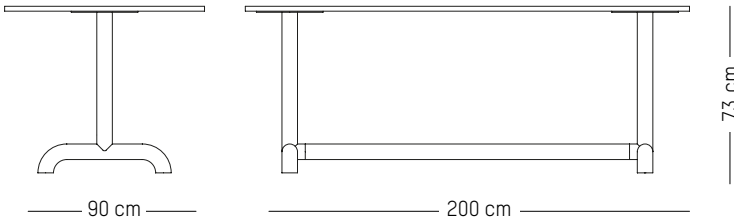

Rectangular dining table

-

L: 200 cm | 79 inch
W: 90 cm | 35 inch
H: 73 cm | 29 inch
Weight: 46 kg | 102 lb

PACKAGING :

- Carton box 1
L: 202 cm | 79 inch
W: 92 cm | 36 inch
H: 5 cm | 2 inch
Weight: 30 kg | 66.1 lb

- Carton box 2
L: 180 cm | 71 inch
W: 62 cm | 24 inch
H: 16 cm | 6.3 inch
Weight: 22 kg | 48.5 lb

Assembly