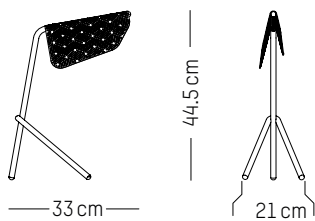

Table lamp

L: 33 cm | 13 inch
W: 21 cm | 8.3 inch
H: 44,5 cm | 17.5 inch
Cable length: 200 cm | 79 inch
Weight: 1,3 kg | 2.9 lb

PACKAGING :

Type: Carton box
L: 46 cm | 18.1 inch
W: 45 cm | 17.7 inch
H: 23 cm | 9.1 inch
Weight: 2,7 kg | 6 lb