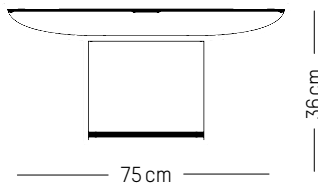

Large

-

D: 75 cm | 29.5 inch
H: 36 cm | 14.2 inch
Weight: 19 kg | 41.9 lb

PACKAGING :

Type: Carton box
L: 86 cm | 33.9 inch
W: 86 cm | 33.9 inch
H: 39 cm | 15.3 inch
Weight: 24 kg | 9.5 lb