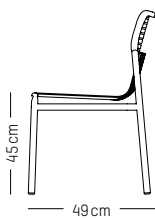

WEEK - END

STUDIO BRICHET ZIEGLER

2017 & 2019

FOR CONTRACT PROJECT WITH MINIMUM QUANTITY

Benches

-

MATERIALS

Aluminium, matte grained Anti UV powder coating for outdoor use

COLOURS

Anthracite grey, Gold, Azur blue, Pastel green, Pearl grey, Ivory, Coral, Saffron

ORIGIN

China