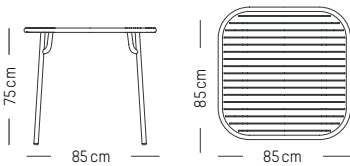

Glass green

Yellow

Square table

L: 85 cm | 33.5 inch
W: 85 cm | 33.5 inch
H: 75 cm | 29.5 inch
Weight: 12 kg | 26.5 lb

PACKAGING :

packaging tabletop
L: 86 cm | 33.9 inch
W: 86 cm | 33.9 inch
H: 5 cm | 2 inch
Weight: 10 kg | 22 lb