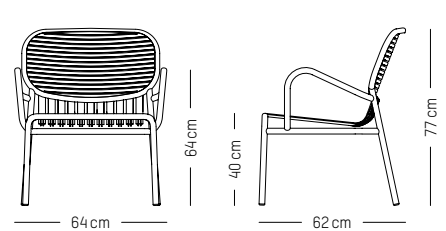

Chair

L: 52 cm | 20.5 inch
W: 50 cm | 19.7 inch
H: 77 cm | 30.3 inch
H1: 45 cm | 17.7 inch
Weight: 3 kg | 6.6 lb

PACKAGING (X2):

L: 60 cm | 23.6 inch
W: 53 cm | 20.9 inch
H: 98 cm | 38.6 inch
Weight: 8 kg | 17.7 lb