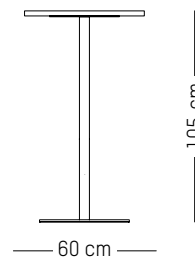

Square high

-

L: 60 cm | 23.6 inch

W: 60 cm | 23.6 inch

H: 105 cm | 41.34 inch

Weight: 22,5 kg | 49.6 lb

PACKAGING :

L: 110 cm | 43,3 inch

L: 65 cm | 25,6 inch

H: 7 cm | 2.8 inch

Weight: 24 kg | 53 lb

Assembly