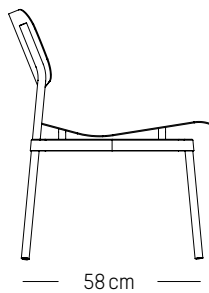

Lounge armchair

-

L: 61cm | 24 inch
D: 58 cm | 23 inch
H: 71 cm | 28 inch
H (seat): 40 cm | 16 inch
Weight: 7,9 kg | 17.4 lb

PACKAGING :

L: 64 cm | 25.2 inch
W: 59 cm | 23.2 inch
H: 71 cm | 28 inch
Weight: 11 kg | 24.3 lb