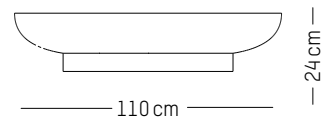

Extra large

-

D: 110 cm | 43.3 inch
H: 24 cm | 9.4 inch
Weight: 45 kg | 99.2 lb

PACKAGING :

Type: Carton box
L: 118 cm | 46.5 inch
W: 118 cm | 46.5 inch
H: 28 cm | 11.2 inch
Weight: 53 kg | 20.9 lb