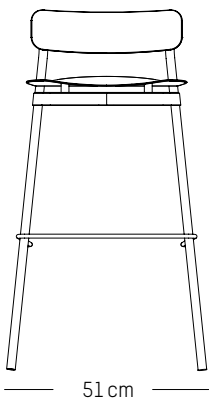

High stool

-

L: 51cm | 20 inch

D: 51 cm | 20 inch

H: 92 cm | 36 inch

H (seat): 75 cm | 29.5 inch

Weight: 4,5 kg | 9.9 lb

PACKAGING :

L: 53 cm | 20.87 inch

W: 53 cm | 20.87 inch

H: 93 cm | 36. inch

Weight: 6,5 kg | 14.3 lb

High stool

-

L: 49cm | 19.3 inch

D: 49 cm | 19.3 inch

H: 81 cm | 31.9 inch

H (seat): 65 cm | 25.6 inch

Weight: 4,1 kg | 9.1 lb

PACKAGING :

L: 53 cm | 20.9 inch

W: 53 cm | 20.9 inch

H: 83 cm | 32.7 inch

Weight : 4.1 kg | 9.1 lb