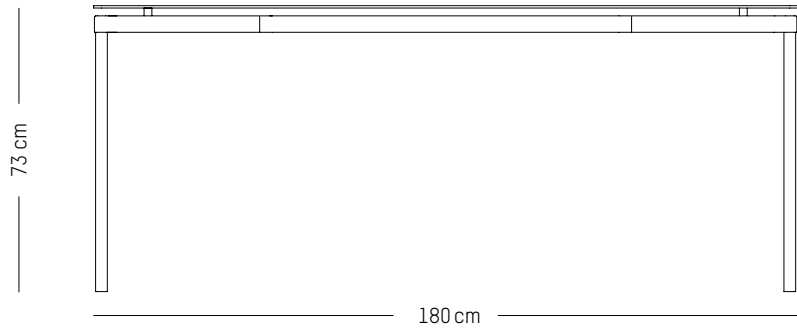

73 cm

180 cm

Rectangular table

-

L: 180cm | 70.9 inch

W: 90 cm | 35.4 inch

H: 73 cm | 29 inch

Weight: 37,5 kg | 82.7 lb

PACKAGING :

L: 200 cm | 78.7 inch

W: 92 cm | 36.2 inch

H: 8 cm | 3.2 inch

Weight: 44 kg | 97 lb