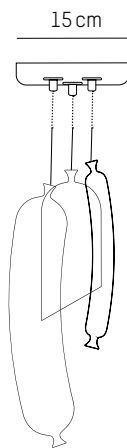

220-240 V 50-60HZ

Power

220-240 V 50-60 HZ

Diot

Ø: 4,2 cm | 1.7 inch
H: 15 cm | 5.1 inch
Cable: 175 cm | 69 in
Weight: 0,5 kg | 1.1 lb

PACKAGING :

L: 49 cm | 19.3 inch
W: 20 cm | 7.9 inch
H: 18 cm | 7.1 inch
Weight: 1,1 kg | 2.4 lb

L: 49 cm | 19.3 inch
W: 20 cm | 7.9 inch
H: 18 cm | 7.1 inch
Weight: 1,1 kg | 2.4 lb

Toulouse

Ø: 4,2 cm | 1.7 inch
H: 30 cm | 11.8 inch
Cable: 175 cm | 69 in
Weight: 0,6 kg | 1.3 lb

PACKAGING :

L: 49 cm | 19.3 inch
W: 20 cm | 7.9 inch
H: 18 cm | 7.1 inch
Weight: 1,1 kg | 2.4 lb

220-240 V 50-60HZ

Power

220-240 V 50-60 HZ

Set of 3 #1

Ø: 15 cm | 5.9 inch
H: 33 cm | 13 inch
Cable length: 175 cm | 69 inch
Weight: 1 kg | 2.2 lb

PACKAGING :

L: 49 cm | 19.3 inch
W: 32 cm | 12.6 inch
H: 12 cm | 4.7 inch
Weight: 1,9 kg | 4.2 lb

Set of 3 #2

Ø: 4,2 cm | 1.7 inch
H: 38 cm | 15 inch
Cable length: 175 cm | 69 inch
Weight: 1,2 kg | 2.7 lb

PACKAGING :

L: 49 cm | 19.3 inch
W: 32 cm | 12.6 inch
H: 12 cm | 4.7 inch
Weight: 1,9 kg | 4.2 lb