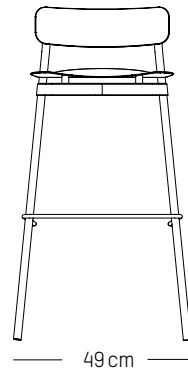

High stool

-

L: 51cm | 20 inch

D: 51 cm | 20 inch

H: 92 cm | 36 inch

H (seat): 75 cm | 29.5 inch

Weight: 4,5 kg | 9.9 lb

PACKAGING :

L: 53 cm | 20.87 inch

W: 53 cm | 20.87 inch

H: 93 cm | 36. inch

Weight: 6,5 kg | 14.3 lb

High stool

-

L: 49cm | 19.3 inch

D: 49 cm | 19.3 inch

H: 81 cm | 31.9 inch

H (seat): 65 cm | 25.6 inch

Weight: 4,1 kg | 9.1 lb

PACKAGING :

L: 53 cm | 20.9 inch

W: 53 cm | 20.9 inch

H: 83 cm | 32.7 inch

Weight : 4.1 kg | 9.1 lb