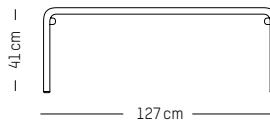

Coffee table

-

W: 60 cm | 23.6 inch

L: 69 cm | 27.2 inch

H: 32 cm | 12.6 inch

Weight: 4 kg | 8.8 lb

PACKAGING :

L: 72 cm | 28.3 inch

W: 72 cm | 28.3 inch

H: 35 cm | 13.8 inch

Weight : 5 kg | 11 lb

Long coffee table

-

W: 127 cm | 50 inch

L: 51 cm | 20 inch

H: 41 cm | 16.1 inch

Weight: 5 kg | 11 lb

PACKAGING :

L: 130 cm | 51.2 inch

W: 58 cm | 22.8 inch

H: 45 cm | 17.7 inch

Weight: 6 kg | 13.6 lb