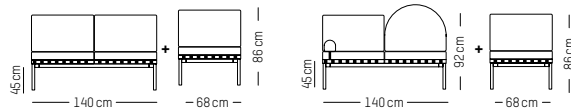

**2 seater sofa without armrest
+ armchair with 1 armrest**

(right or left)