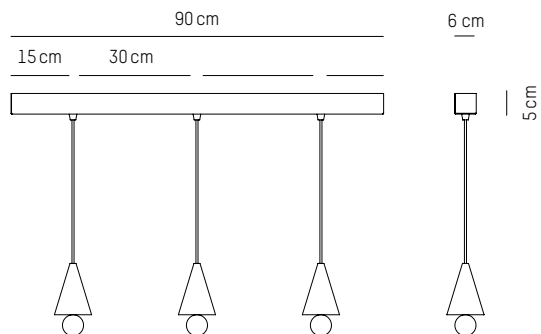

Linear canopy

5 PCS XS CHERRY PENDANT

L: 90 cm | 35 inch
W: 6 cm | 2.4 inch
H: 5 cm | 1.9 inch
Weight: 3,9 kg | 8.6 lb

PACKAGING :

Type: Carton box
L: 91 cm | 35.6inch
W: 17 cm | 6.6 inch
H: 27 cm | 10.6 inch

Linear canopy

3 PCS S CHERRY PENDANT

L: 90 cm | 35 inch
W: 6 cm | 2.4 inch
H: 5 cm | 1.9 inch
Weight: 3,4 kg | 7.5 lb

PACKAGING :

Type: Carton box
L: 91 cm | 35.6inch
W: 17 cm | 6.6 inch
H: 27 cm | 10.6 inch