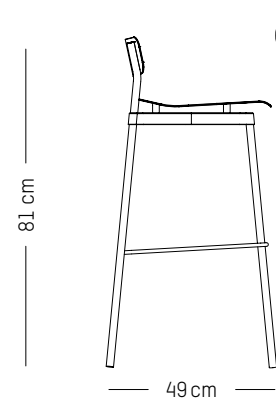

High stool

-

L: 51cm | 20 inch

D: 51 cm | 20 inch

H: 92 cm | 36 inch

H (seat): 75 cm | 29.5 inch

Weight: 4,5 kg | 9.9 lb

PACKAGING :

L: 53 cm | 20.87 inch

W: 53 cm | 20.87 inch

H: 93 cm | 36. inch

Weight: 6,5 kg | 14.3 lb

High stool

-

L: 49cm | 19.3 inch

D: 49 cm | 19.3 inch

H: 81 cm | 31.9 inch

H (seat): 65 cm | 25.6 inch

Weight: 4,1 kg | 9.1 lb

PACKAGING :

L: 53 cm | 20.9 inch

W: 53 cm | 20.9 inch

H: 83 cm | 32.7 inch

Weight : 4.1 kg | 9.1 lb