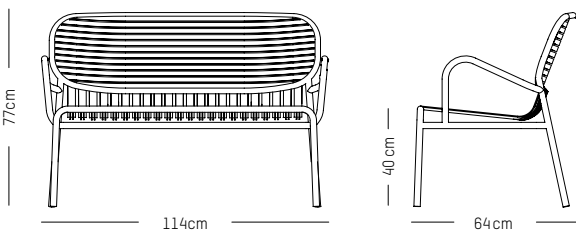

2 seater sofa

-

L: 113,5 cm | 44.5 inch
W: 64 cm | 24.2 inch
H: 78.5 cm | 31 inch (back)
H: 40 cm | 15.7 inch (seat)
Weight: 9 kg | 19.8 lb

PACKAGING :

L: 70 cm | 27.6 inch
W: 120 cm | 47.2 inch
H: 83 cm | 32.7 inch
Weight: 12 kg | 26.5 lb