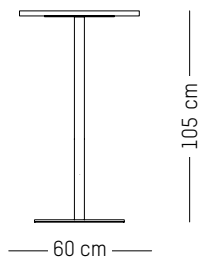

Round high

-

Ø: 60 cm | 23.6 inch

H: 105 cm | 41.34 inch

Weight: 20,6 kg | 45.4 lb

PACKAGING :

L: 110 cm | 43,3 inch

L: 65 cm | 25,6 inch

H: 7 cm | 2.8 inch

Weight: 22 kg | 48.5 lb

Assembly