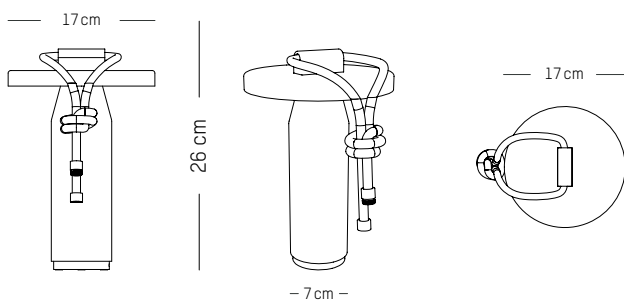

Olive green

Emerald green

Small

Ø TOP: 17 cm | 6.7 inch
Ø BOTTOM: 7 cm | 2.8 inch
H: 26 cm | 10.1 inch
Weight: 1,3 kg | 2.9 lb

PACKAGING (pack cash and carry)

L: 18 cm | 7.1 inch
W: 18 cm | 7.1 inch
H: 29 cm | 11.4 inch
Weight: 2 kg | 4.4 lb