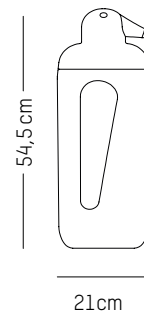

Europe

119

Baby ping

-

Ø: 10 cm | 3.9 inch
H: 13 cm | 5.1 inch
Weight: 0,3 kg | 0.7 lb

PACKAGING :

L: 17 cm | 6.7 inch
W: 17 cm | 6.7 inch
H: 22,5 cm | 8.9 inch
Weight: 0.5 kg | 1.1 lb

Mama ping