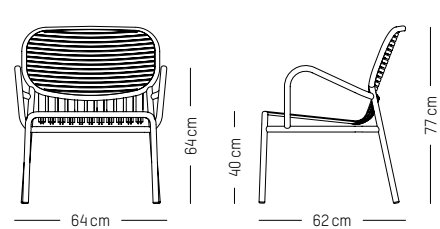

Chair

L: 52 cm | 20.5 inch
W: 50 cm | 19.7 inch
H: 77 cm | 30.3 inch
H1: 45 cm | 17.7 inch
Weight: 3 kg | 6.6 lb

PACKAGING (X2):

L: 60 cm | 23.6 inch
W: 53 cm | 20.9 inch
H: 98 cm | 38.6 inch
Weight: 8 kg | 17.7 lb

Stackable

Bridge

L: 57 cm | 22.4 inch
W: 50 cm | 19.7 inch
H: 77 cm | 30.3 inch
H1: 45 cm | 17.7 inch
Weight: 4 kg | 8.8 lb

PACKAGING (X2) :

L: 60 cm | 23.6 inch
W: 53 cm | 20.9 inch
H: 98 cm | 38.6 inch
Weight: 11,5 kg | 25.4 lb

Stackable

Armchair

L: 66 cm | 26 inch
L: 62 cm | 24.4 inch
H: 77 cm | 30.3 inch (back)
H: 40 cm | 15.7 inch (seat)
H: 62 cm | 24.4 inch (armrests)
Weight: 5kg | 11 lb

PACKAGING (X2) :

L: 70 cm | 27.6 inch
W: 70 cm | 27.6 inch
H: 83 cm | 32.7 inch
Weight : 15 kg | 33 lb

Stackable