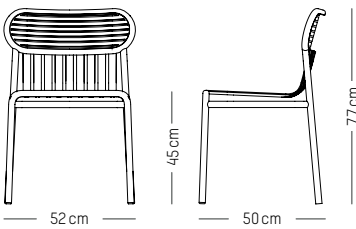

Chair

L: 52 cm | 20.5 inch
W: 50 cm | 19.7 inch
H: 77 cm | 30.3 inch
H1: 45 cm | 17.7 inch
Weight: 3 kg | 6.6 lb

PACKAGING (X2):

L: 60 cm | 23.6 inch
W: 53 cm | 20.9 inch
H: 98 cm | 38.6 inch
Weight: 8 kg | 17.7 lb

Stackable

Bridge

L: 57 cm | 22.4 inch
W: 50 cm | 19.7 inch
H: 77 cm | 30.3 inch
H1: 45 cm | 17.7 inch
Weight: 4 kg | 8.8 lb

PACKAGING (X2) :

L: 60 cm | 23.6 inch
W: 53 cm | 20.9 inch
H: 98 cm | 38.6 inch
Weight: 11,5 kg | 25.4 lb

Stackable

Armchair

L: 66 cm | 26 inch
L: 62 cm | 24.4 inch
H: 77 cm | 30.3 inch (back)
H: 40 cm | 15.7 inch (seat)
H: 62 cm | 24.4 inch (armrests)
Weight: 5kg | 11 lb

PACKAGING (X2) :

L: 70 cm | 27.6 inch
W: 70 cm | 27.6 inch
H: 83 cm | 32.7 inch
Weight : 15 kg | 33 lb

Stackable