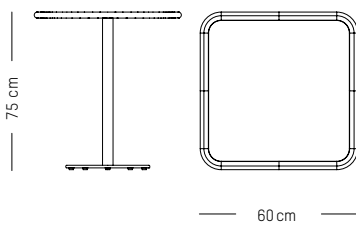

Yellow

Square bistro table

L: 60 cm | 27.5 inch
W: 60 cm | 27.5 inch
H: 75 cm | 29.5 inch
Weight: 11 kg | 24.2 lb

PACKAGING :

L: 72 cm | 28.3 inch
W: 72 cm | 28.3 inch
H: 78 cm | 30.7 inch
Weight: 14 kg | 30.9 lb