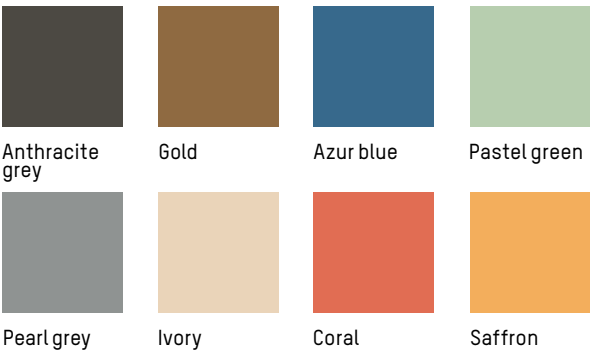

WEEK - END

STUDIO BRICHET ZIEGLER

2017 & 2019

FOR CONTRACT PROJECT WITH MINIMUM QUANTITY

Benches

-

MATERIALS

Aluminium, matte grained Anti UV powder coating for outdoor use

COLOURS

Anthracite grey, Gold, Azur blue, Pastel green, Pearl grey, Ivory, Coral, Saffron

ORIGIN

China