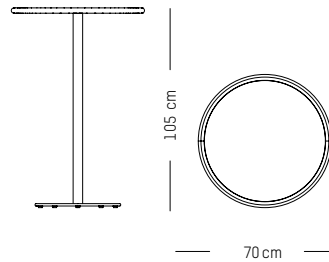

High table round

-

Ø: 70 cm | 23.6 inch
L: 70 cm | 23.6 inch
H: 105 cm | 41.3 inch
Weight: 12 kg | 26.4 lb

PACKAGING :

L: 73 cm | 29 inch
W: 73 cm | 29 inch
H: 108 cm | 42.5 inch
Weight: 14 kg | 30.9 lb

Assembly