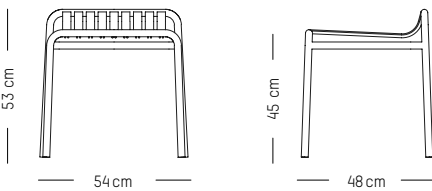

WEEK - END

STUDIO BRICHET ZIEGLER

2017 & 2019

Stool

-
L: 53,3 cm | 21 inch
W: 58 cm | 22.8 inch
H: 53 cm | 20.9 inch
H (seat): 45 cm | 18 inch
Weight: 3 kg | 6.6 lb

PACKAGING :

L: 57 cm | 22.4 inch
W: 61 cm | 24 inch
H: 56 cm | 22 inch
Weight: 5 kg | 11 lb

Stackable

FOR CONTRACT PROJECT WITH MINIMUM QUANTITY

Stools

MATERIALS

Aluminium, matte grained Anti UV powder coating for outdoor use

COLOURS

Anthracite grey, Gold, Azur blue, Pastel green, Pearl grey, Ivory, Coral, Saffron

ORIGIN

China