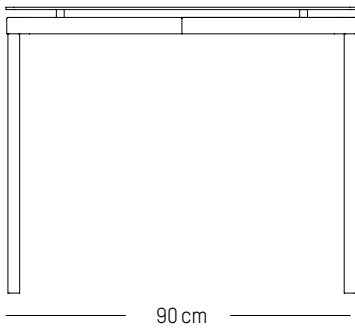

FROMME

TOM CHUNG

2021

Rectangular table

-

MATERIALS

Aluminium, matte grained Anti UV powder coating for outdoor use

COLORS

Black, Brown-red, Mint-green, Blue, Coral

ORIGIN

China

Black

Brown-red

Mint-green

Blue

Coral

90 cm

73 cm

180 cm

Rectangular table

-

L: 180cm | 70.9 inch

W: 90 cm | 35.4 inch

H: 73 cm | 29 inch

Weight: 37,5 kg | 82.7 lb

PACKAGING :

L: 200 cm | 78.7 inch

W: 92 cm | 36.2 inch

H: 8 cm | 3.2 inch

Weight: 44 kg | 97 lb