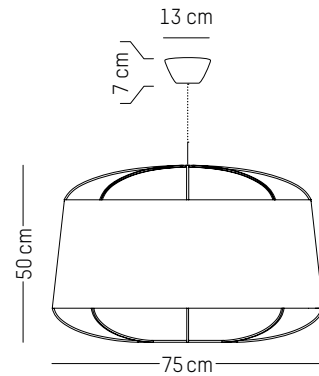

110-120 V 60 HZ

Small

-

Ø: 22 cm | 8.7 inch
H: 42 cm | 16.5 inch
Weight: 0,4 kg | 0.9 lb
Cable length: 250 cm | 99 inch or
on demand: 1000 cm | 394 inch

PACKAGING :

Type: Carton box
L: 27,5 cm | 10.8 inch
W: 27,5 cm | 10.8 inch
H: 48,5 cm | 19.1 inch
Weight: 1,3 kg | 2.9 lb

Medium

-

Ø: 47 cm | 18.5 inch
H: 60 cm | 23.6 inch
Weight: 0,8 kg | 1.8 lb
Cable length: 250 cm | 99 inch or
on demand: 1000 cm | 394 inch

PACKAGING :

Type: Carton box
L: 52,5 cm | 20.7 inch
W: 52,5 cm | 20.7 inch
H: 66,5 cm | 26.2 inch
Weight: 3,5 kg | 7.7 lb