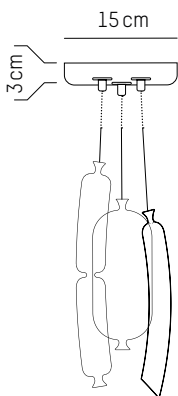

Set of 3 #1

Ø: 15 cm | 5.9 inch
H: 33 cm | 13 inch
Cable length: 175 cm | 69 inch
Weight: 1 kg | 2.2 lb

PACKAGING :

L: 49 cm | 19.3 inch
W: 32 cm | 12.6 inch
H: 12 cm | 4.7 inch
Weight: 1,9 kg | 4.2 lb