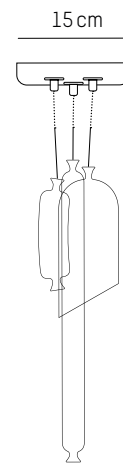

220-240 V 50-60HZ

Power

220-240 V 50-60 HZ

Diot

Ø: 4,2 cm | 1.7 inch
H: 15 cm | 5.1 inch
Cable: 175 cm | 69 in
Weight: 0,5 kg | 1.1 lb

PACKAGING :

L: 49 cm | 19.3 inch
W: 20 cm | 7.9 inch
H: 18 cm | 7.1 inch
Weight: 1,1 kg | 2.4 lb

L: 49 cm | 19.3 inch
W: 20 cm | 7.9 inch
H: 18 cm | 7.1 inch
Weight: 1,1 kg | 2.4 lb

Toulouse

Ø: 4,2 cm | 1.7 inch
H: 30 cm | 11.8 inch
Cable: 175 cm | 69 in
Weight: 0,6 kg | 1.3 lb

PACKAGING :

L: 49 cm | 19.3 inch
W: 20 cm | 7.9 inch
H: 18 cm | 7.1 inch
Weight: 1,1 kg | 2.4 lb

220-240 V 50-60HZ

Power

220-240 V 50-60 HZ

Set of 3 #1

Ø: 15 cm | 5.9 inch
H: 33 cm | 13 inch
Cable length: 175 cm | 69 inch
Weight: 1 kg | 2.2 lb

PACKAGING :

L: 49 cm | 19.3 inch
W: 32 cm | 12.6 inch
H: 12 cm | 4.7 inch
Weight: 1,9 kg | 4.2 lb

Set of 3 #2

Ø: 4,2 cm | 1.7 inch
H: 38 cm | 15 inch
Cable length: 175 cm | 69 inch
Weight: 1,2 kg | 2.7 lb

PACKAGING :

L: 49 cm | 19.3 inch
W: 32 cm | 12.6 inch
H: 12 cm | 4.7 inch
Weight: 1,9 kg | 4.2 lb