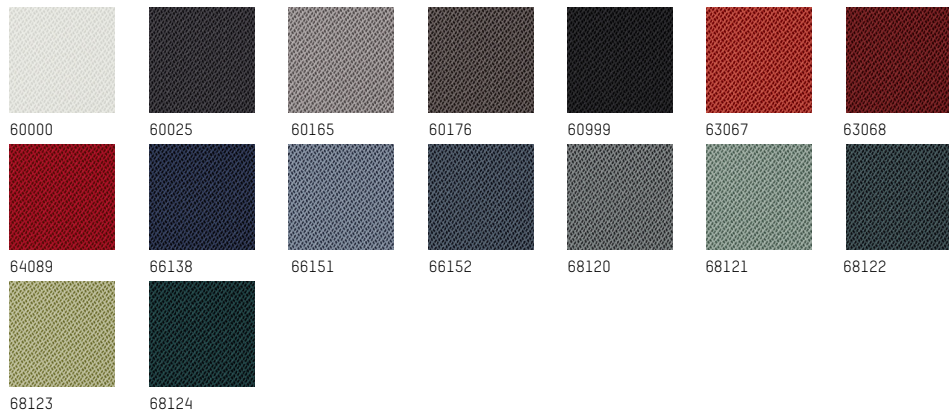

FABRICS' SELECTIONS

TO CREATE YOUR CUSTOM GRID, HOFF AND NUBILO SOFAS, ARMCHAIRS, STOOLS - FOR LILY, PLEASE REFER TO FABRICS WITH *

CATEGORY 1

GABRIEL CHILI* | GABRIEL RHYTHM | GABRIEL RONDO

1A. GABRIEL CHILI*

MATERIAL: 100% post-consumer recycled polyester fr
Width : 140cm - 55in
Weight : 470g/ml - 16,60z/Lin.yd

DURABILITY: 60.000 Martindale
ENVIRONMENT: STANDARD 100 by OEKO-TEX®
FIRE STANDARDS: BS EN 1021 1&2 Cigarette and Match/ BS EN 1021-1 Cigarette
BS 7176 Medium hazard/ BS 5852 Crib 5
BS 5852 Crib 5 / Call 117

1B. GABRIEL RHYTHM

MATERIAL: 100% polyester/polyester
flame retardant
Width : 140cm - 55in
Weight : 490g/ml - 17,240z/Lin.yd

DURABILITY: 70.000 Martindale
ENVIRONMENT: STANDARD 100 by OEKO-TEX®