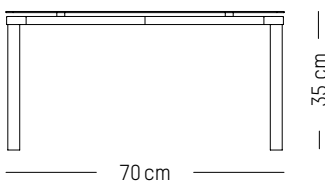

H: 73 cm | 29 inch

Weight: 37,5 kg | 82.7 lb

PACKAGING :

L: 200 cm | 78.7 inch

W: 92 cm | 36.2 inch

H: 8 cm | 3.2 inch

Weight: 44 kg | 97 lb

FROMME

Coffee table

-

L: 70cm | 28 inch

W: 70 cm | 28 inch

H: 35 cm | 13.8 inch

Weight: 12 kg | 26.5 lb

PACKAGING :

L: 88 cm | 34.7 inch