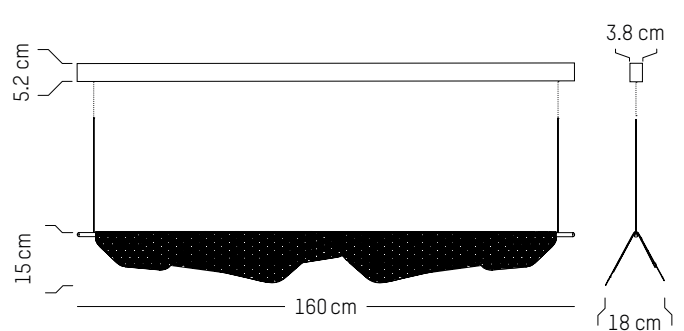

Power

220-240 V 50-60HZ

Power

220-240 V 50-60 HZ

Small

-

L: 100,5 cm | 39.6 inch
W: 18 cm | 7.1 inch
H: 15 cm | 5.9 inch
Cable length: 200 cm | 79 inch
Weight: 4 kg | 8.8 lb

PACKAGING :

L: 109 cm | 42.9 inch
W: 25 cm | 9.9 inch
H: 30 cm | 11.8 inch
Weight: 4,7 kg | 10.4 lb

* While stocks last

Large

-

L: 160 cm | 63 inch
W: 18 cm | 7.1 inch
H: 15 cm | 5.9 inch
Cable length: 200 cm | 79 inch
Weight: 6 kg | 13.2 lb