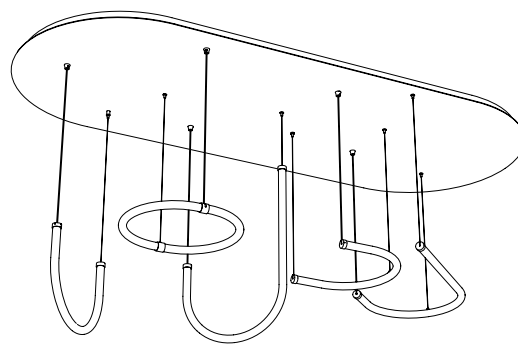

105cm

Triple pendant system

L: 105 cm | 41.3 inch
W: 53 cm | 21 inch
H: 82 cm | 33 inch
Weight: 15 kg | 33 lb

PACKAGING :

L: 86,7 cm | 34.1 inch
W: 115 cm | 45.3 inch
H: 58 cm | 26.8 inch
Weight: 17 kg | 37.5 lb