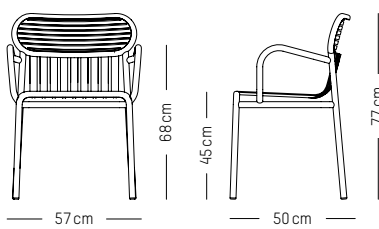

Chair

L: 52 cm | 20.5 inch
W: 50 cm | 19.7 inch
H: 77 cm | 30.3 inch
H1: 45 cm | 17.7 inch
Weight: 3 kg | 6.6 lb

PACKAGING (X2):

L: 60 cm | 23.6 inch
W: 53 cm | 20.9 inch
H: 98 cm | 38.6 inch
Weight: 8 kg | 17.7 lb

Stackable

Bridge

L: 57 cm | 22.4 inch
W: 50 cm | 19.7 inch
H: 77 cm | 30.3 inch
H1: 45 cm | 17.7 inch
Weight: 4 kg | 8.8 lb

PACKAGING (X2) :

L: 60 cm | 23.6 inch
W: 53 cm | 20.9 inch
H: 98 cm | 38.6 inch
Weight: 11,5 kg | 25.4 lb

Stackable

Armchair

L: 66 cm | 26 inch
L: 62 cm | 24.4 inch
H: 77 cm | 30.3 inch (back)
H: 40 cm | 15.7 inch (seat)
H: 62 cm | 24.4 inch (armrests)
Weight: 5kg | 11 lb

PACKAGING (X2) :

L: 70 cm | 27.6 inch
W: 70 cm | 27.6 inch
H: 83 cm | 32.7 inch
Weight : 15 kg | 33 lb

Stackable