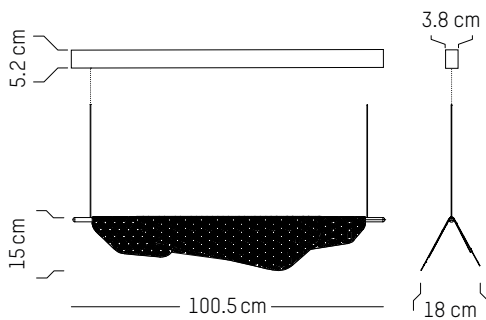

Power

220-240 V 50-60HZ

Power

220-240 V 50-60 HZ

Small

-

L: 100,5 cm | 39.6 inch
W: 18 cm | 7.1 inch
H: 15 cm | 5.9 inch
Cable length: 200 cm | 79 inch
Weight: 4 kg | 8.8 lb

PACKAGING :