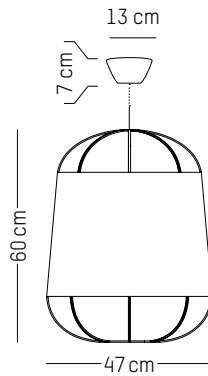

Table lamp

L: 33 cm | 13 inch
W: 21 cm | 8.3 inch
H: 44,5 cm | 17.5 inch
Cable length: 200 cm | 79 inch
Weight: 1,3 kg | 2.9 lb

PACKAGING :

Type: Carton box
L: 46 cm | 18.1 inch
W: 45 cm | 17.7 inch
H: 23 cm | 9.1 inch
Weight: 2,7 kg | 6 lb

110-120 V 60 HZ

Small

-

Ø: 22 cm | 8.7 inch
H: 42 cm | 16.5 inch
Weight: 0,4 kg | 0.9 lb
Cable length: 250 cm | 99 inch or
on demand: 1000 cm | 394 inch

PACKAGING :

Type: Carton box
L: 27,5 cm | 10.8 inch
W: 27,5 cm | 10.8 inch
H: 48,5 cm | 19.1 inch
Weight: 1,3 kg | 2.9 lb

Medium

-

Ø: 47 cm | 18.5 inch
H: 60 cm | 23.6 inch
Weight: 0,8 kg | 1.8 lb
Cable length: 250 cm | 99 inch or
on demand: 1000 cm | 394 inch

PACKAGING :

Type: Carton box
L: 52,5 cm | 20.7 inch
W: 52,5 cm | 20.7 inch
H: 66,5 cm | 26.2 inch
Weight: 3,5 kg | 7.7 lb

Large

-

Ø: 75 cm | 30 inch
H: 50 cm | 20 inch
Weight: 1,2 kg | 2.7 lb
Cable length: 250 cm | 99 inch or
on demand: 1000 cm | 394 inch

PACKAGING :

Type: Carton box
L: 81 cm | 31.9 inch
W: 58,1 cm | 31.9 inch
H: 55,5 cm | 21.9 inch
Weight: 6,8 kg | 15 lb