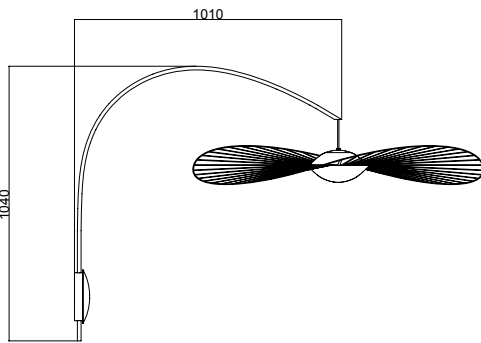

Power

220-240 V 50-60HZ

Power

220-240 V 50-60 HZ

Power

110-120 V 60 HZ

Ø: 110 cm | 43.3 inch
H: 104 cm | 41 inch
Canopy: Ø 15cm | 5.9 inch
Weight: 3,2 kg | 7 lb

PACKAGING :