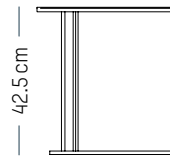

ISO

STUDIO POOL

2014

Side tables

-

MATERIALS

Steel with matte grained powder coating

COLORS

Black, White, Burgundy, Blue

ORIGIN

Europe

— 40 cm —

ISO-A

-

Ø: 47 cm | 18.5 inch
H: 45 cm | 17.7 inch
Weight: 5 kg | 11 lb

PACKAGING :

Type: Carton box
L: 52 cm | 20.5 inch
W: 51 cm | 20.1 inch
H: 50 cm | 19.7 inch
Weight: 7,8 kg | 17.2 lb

ISO-B

-

L: 40 cm | 15.8 inch
W: 40 cm | 15.8 inch
H: 42,5 cm | 16.7 inch
Weight: 5 kg | 11 lb

PACKAGING :

Type: Carton box
L: 52 cm | 20.5 inch
W: 51 cm | 20.1 inch
H: 50 cm | 19.7 inch
Weight: 7,8 kg | 17.2 lb