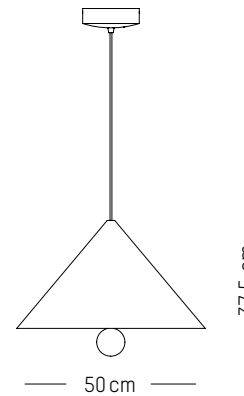

XS

D: 9,3 cm | 3.6 inch
H: 17 cm | 6.7 inch
Ø (sphere): 5,1 cm | 0.2 inch
Canopy: Ø 15cm | 5.9 inch
Weight: 0,9 kg | 2 lb

PACKAGING :

Type: Carton box
L: 19,6 cm | 8 inch
W: 19,6 cm | 8 inch
H: 24,4 cm | 9.7 inch
Weight: 1,4 kg | 3 lb

S

D: 16 cm | 6.3 inch
H: 37,5 cm | 15 inch
Ø (sphere): 7,6 cm | 0.3 inch
Canopy: Ø 15cm | 5.9 inch
Weight: 1,2 kg | 2.7 lb

PACKAGING :

Type: Carton box
L: 22,5 cm | 9 inch
W: 22 cm | 8.6 inch
H: 50 cm | 17 inch
Weight: 1,8 kg | 4 lb