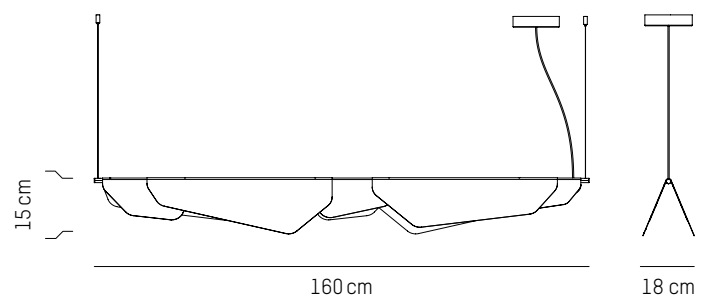

Large

L: 160 cm | 63 inch
W: 18 cm | 7.1 inch
H: 15 cm | 5.9 inch
Cable length: 200 cm | 79 inch
Weight: 6 kg | 13.2 lb

PACKAGING :

L: 167 cm | 65.7 inch
W: 25 cm | 9.9 inch
H: 30 cm | 11.8 inch
Weight: 7 kg | 15.4 lb