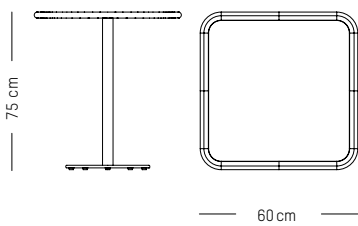

packaging legs (x2)
L: 19 cm | 7.5 inch
W: 19 cm | 7.5 inch
H: 80 cm | 31.5 inch
Weight: 4 kg | 8.9 lb

Assembly

WEEK - END

STUDIO BRICHET ZIEGLER

2019

Square bistro table

L: 60 cm | 27.5 inch
W: 60cm | 27.5 inch
H: 75 cm | 29.5 inch
Weight: 11 kg | 24.2 lb