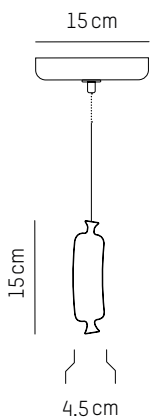

Power

110-120 V 60 HZ

Table lamp

-

L: 33 cm | 13 inch
W: 21 cm | 8.3 inch
H: 44,5 cm | 17.5 inch
Cable length: 200 cm | 79 inch
Weight: 1,3 kg | 2.9 lb

PACKAGING :

Type: Carton box
L: 46 cm | 18.1 inch
W: 45 cm | 17.7 inch
H: 23 cm | 9.1 inch
Weight: 2,7 kg | 6 lb

220-240 V 50-60 HZ

Diot

-

Ø: 4,2 cm | 1.7 inch
H: 15 cm | 5.1 inch
Cable: 175 cm | 69 in
Weight: 0,5 kg | 1.1 lb

PACKAGING :

L: 49 cm | 19.3 inch
W: 20 cm | 7.9 inch
H: 18 cm | 7.1 inch
Weight: 1,1 kg | 2.4 lb

Strasbourg

-

Ø: 3,6 cm | 1.4 inch
H: 25 cm | 9.8 inch
Cable: 175 cm | 69 in
Weight: 0,6 kg | 1.3 lb

PACKAGING :

L: 49 cm | 19.3 inch
W: 20 cm | 7.9 inch
H: 18 cm | 7.1 inch
Weight: 1,1 kg | 2.4 lb

Morteau

-

PACKAGING :

L: 49 cm | 19.3 inch
W: 20 cm | 7.9 inch
H: 18 cm | 7.1 inch
Weight: 1,1 kg | 2.4 lb

Toulouse

-

Ø: 4,2 cm | 1.7 inch
H: 30 cm | 11.8 inch
Cable: 175 cm | 69 in
Weight: 0,6 kg | 1.3 lb

PACKAGING :