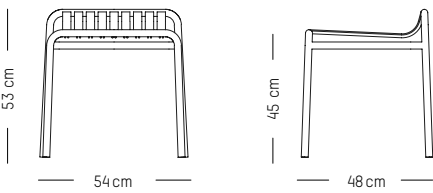

WEEK - END

STUDIO BRICHET ZIEGLER

2017 & 2019

Stool

-
L: 53,3 cm | 21 inch
W: 58 cm | 22.8 inch
H: 53 cm | 20.9 inch
H (seat): 45 cm | 18 inch
Weight: 3 kg | 6.6 lb

PACKAGING :

L: 57 cm | 22.4 inch
W: 61 cm | 24 inch
H: 56 cm | 22 inch
Weight: 5 kg | 11 lb

Stackable

FOR CONTRACT PROJECT WITH MINIMUM QUANTITY

Stools

-

MATERIALS

Aluminium, matte grained Anti UV powder coating for outdoor use

COLOURS

Anthracite grey, Gold, Azur blue, Pastel green, Pearl grey, Ivory, Coral, Saffron

ORIGIN

China