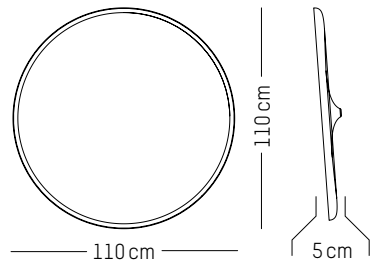

Small

-

Ø: 45 cm | 17.7 inch

D: 5 cm | 2 inch

Weight: 3.5 kg | 7.7 lb

PACKAGING :

Type: Carton box

L: 52 cm | 20.5 inch

W: 52 cm | 20.5 inch

H: 11 cm | 4.3 inch

Weight: 3 kg | 6.6 lb

Large

-

Ø: 60 cm | 26.6 inch

D: 5 cm | 2 inch

Weight: 7 kg | 15.4 lb

PACKAGING :

Type: Carton box

L: 68 cm | 26.7 inch

W: 68 cm | 26.7 inch

H: 11 cm | 4.3 inch

Weight: 8,8 kg | 19.4 lb

Extra large

-

Ø: 110 cm | 43.3 inch

D: 5,5 cm | 2.2 inch

Weight: 23 kg | 50.7 lb

PACKAGING :

Type: Carton box

L: 118 cm | 46.5 inch

W: 118 cm | 46.5 inch

H: 9,5 cm | 3.7 inch

Weight: 28 kg | 11 lb