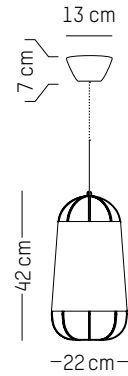

Power

110-120 V 60 HZ

Table lamp

-

L: 33 cm | 13 inch
W: 21 cm | 8.3 inch
H: 44,5 cm | 17.5 inch
Cable length: 200 cm | 79 inch
Weight: 1,3 kg | 2.9 lb

PACKAGING :

Type: Carton box
L: 46 cm | 18.1 inch
W: 45 cm | 17.7 inch
H: 23 cm | 9.1 inch
Weight: 2,7 kg | 6 lb

Small

Ø: 22 cm | 8.7 inch
H: 42 cm | 16.5 inch
Weight: 0,4 kg | 0.9 lb
Cable length: 250 cm | 99 inch or
on demand: 1000 cm | 394 inch

PACKAGING :

Type: Carton box
L: 27,5 cm | 10.8 inch
W: 27,5 cm | 10.8 inch
H: 48,5 cm | 19.1 inch
Weight: 1,3 kg | 2.9 lb

Medium

Ø: 47 cm | 18.5 inch
H: 60 cm | 23.6 inch
Weight: 0,8 kg | 1.8 lb
Cable length: 250 cm | 99 inch or
on demand: 1000 cm | 394 inch

PACKAGING :

Type: Carton box
L: 52,5 cm | 20.7 inch
W: 52,5 cm | 20.7 inch
H: 66,5 cm | 26.2 inch
Weight: 3,5 kg | 7.7 lb

220-240 V 50-60 HZ

Diot

-

Ø: 4,2 cm | 1.7 inch
H: 15 cm | 5.1 inch
Cable: 175 cm | 69 in
Weight: 0,5 kg | 1.1 lb

PACKAGING :

L: 49 cm | 19.3 inch
W: 20 cm | 7.9 inch
H: 18 cm | 7.1 inch
Weight: 1,1 kg | 2.4 lb