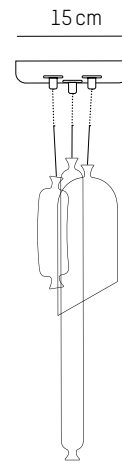

220-240 V 50-60 HZ

Diot

-

Ø: 4,2 cm | 1.7 inch
H: 15 cm | 5.1 inch
Cable: 175 cm | 69 in
Weight: 0,5 kg | 1.1 lb

PACKAGING :

L: 49 cm | 19.3 inch
W: 20 cm | 7.9 inch
H: 18 cm | 7.1 inch
Weight: 1,1 kg | 2.4 lb

L: 49 cm | 19.3 inch
W: 32 cm | 12.6 inch
H: 12 cm | 4.7 inch
Weight: 1,9 kg | 4.2 lb

Set of 3 #2

Ø: 4,2 cm | 1.7 inch
H: 38 cm | 15 inch
Cable length: 175 cm | 69 inch
Weight: 1,2 kg | 2.7 lb

PACKAGING :

L: 49 cm | 19.3 inch
W: 32 cm | 12.6 inch
H: 12 cm | 4.7 inch
Weight: 1,9 kg | 4.2 lb

Set of 3 #3

Ø: 4,2 cm | 1.7 inch
H: 45 cm | 16.9 inch
Cable length: 175 cm | 69 inch
Weight: 1 kg | 2.2 lb

PACKAGING :