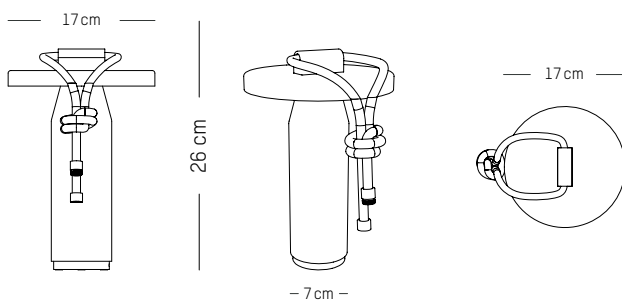

Olive green

Emerald green

Small

Ø TOP: 17 cm | 6.7 inch
Ø BOTTOM: 7 cm | 2.8 inch
H: 26 cm | 10.1 inch
Weight: 1,3 kg | 2.9 lb

PACKAGING (pack cash and carry)

L: 18 cm | 7.1 inch
W: 18 cm | 7.1 inch
H: 29 cm | 11.4 inch
Weight: 2 kg | 4.4 lb