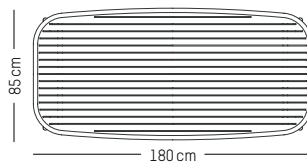

Rectangular table medium

-

W: 85 cm | 33.5 inch
L: 180 cm | 70.9 inch
H: 75 cm | 29.5 inch
Weight: 22,3 kg | 49.2 lb

PACKAGING :

packaging table top
L: 182 cm | 71.7 inch
W: 88 cm | 34.6 inch
H: 5 cm | 2 inch
Weight: 22 kg | 48.5 lb

packaging legs (x2)
L: 19 cm | 7.5 inch
W: 19 cm | 7.5 inch
H: 80 cm | 31.5 inch
Weight: 4 kg | 8.9 lb

Assembly