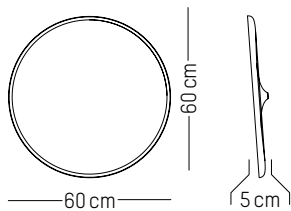

Small

-

Ø: 45 cm | 17.7 inch

D: 5 cm | 2 inch

Weight: 3.5 kg | 7.7 lb

PACKAGING :

Type: Carton box

L: 52 cm | 20.5 inch

W: 52 cm | 20.5 inch

H: 11 cm | 4.3 inch

Weight: 3 kg | 6.6 lb

Large

-

Ø: 60 cm | 26.6 inch

D: 5 cm | 2 inch

Weight: 7 kg | 15.4 lb

PACKAGING :

Type: Carton box

L: 68 cm | 26.7 inch

W: 68 cm | 26.7 inch

H: 11 cm | 4.3 inch

Weight: 8,8 kg | 19.4 lb

Extra large

-

Ø: 110 cm | 43.3 inch

D: 5,5 cm | 2.2 inch

Weight: 23 kg | 50.7 lb

PACKAGING :

Type: Carton box

L: 118 cm | 46.5 inch

W: 118 cm | 46.5 inch

H: 9,5 cm | 3.7 inch

Weight: 28 kg | 11 lb