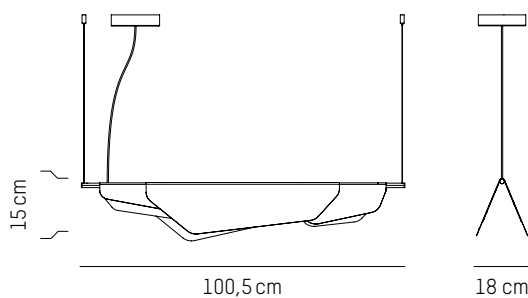

110-120 V 60 HZ

Small

L: 100,5 cm | 39.6 inch
W: 18 cm | 7.1 inch
H: 15 cm | 5.9 inch
Cable length: 200 cm | 79 inch
Weight: 4 kg | 8.8 lb

PACKAGING :

L: 109 cm | 42.9 inch
W: 25 cm | 9.9 inch
H: 30 cm | 11.8 inch
Weight: 4,7 kg | 10.4 lb