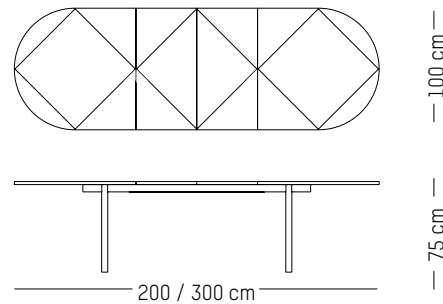

Assembly

Extendable oval

-

L: 200/300 cm - 2 extensions of 50cm
28.5 inch - 2 extensions of 19.6 inch
W: 100 cm | 39.3 inch
H: 75 cm | 29.5 inch
Weight: 60kg | 132.2 lb

PACKAGING :

Type : Wood box
L: 215 cm | 85 inch
W: 110 cm | 43.3 inch
H: 15 cm | 6 inch
Weight: 95 kg | 209.5 lb

Assembly