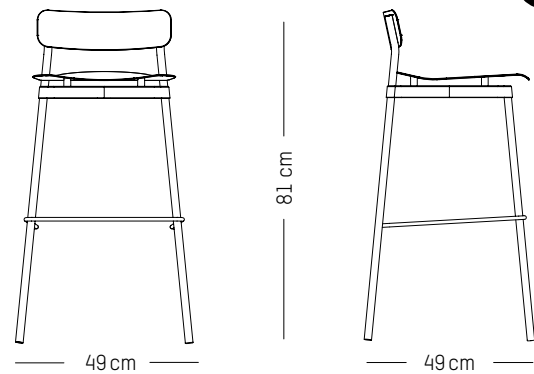

-

L: 61cm | 24 inch
D: 58 cm | 23 inch
H: 71 cm | 28 inch
H (seat): 40 cm | 16 inch
Weight: 7,9 kg | 17.4 lb

PACKAGING :

L: 64 cm | 25.2 inch
W: 59 cm | 23.2 inch
H: 71 cm | 28 inch
Weight: 11 kg | 24.3 lb

L: 51cm | 20.47 inch
D: 51 cm | 20.08 inch
H: 92 cm | 36.22 inch
H (seat): 75 cm | 29.53 inch
Weight: 6 kg | 13.23 lb

PACKAGING :

L: 53 cm | 20.87 inch
W: 53 cm | 20.87 inch
H: 93 cm | 36.61 inch
Weight: 10 kg | 22.05 lb

High stool

-

L: 49cm | 19.3 inch
D: 49 cm | 19.3 inch
H: 81 cm | 31.9 inch
H (seat): 65 cm | 25.6 inch
Weight: 4,1 kg | 9.1 lb

PACKAGING :

L: 53 cm | 20.9 inch
W: 53 cm | 20.9 inch
H: 83 cm | 32.7 inch
Weight: 4.1 kg | 9.1 lb