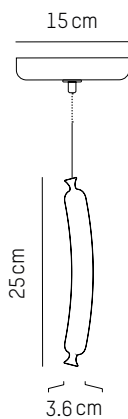

Medium

Ø: 47 cm | 18.5 inch
H: 60 cm | 23.6 inch
Weight: 0,8 kg | 1.8 lb
Cable length: 250 cm | 99 inch or
on demand: 1000 cm | 394 inch

PACKAGING :

Type: Carton box
L: 52,5 cm | 20.7 inch
W: 52,5 cm | 20.7 inch
H: 66,5 cm | 26.2 inch
Weight: 3,5 kg | 7.7 lb

220-240 V 50-60 HZ

Diot

-

Ø: 4,2 cm | 1.7 inch
H: 15 cm | 5.1 inch
Cable: 175 cm | 69 in
Weight: 0,5 kg | 1.1 lb

PACKAGING :

L: 49 cm | 19.3 inch
W: 20 cm | 7.9 inch
H: 18 cm | 7.1 inch
Weight: 1,1 kg | 2.4 lb

Strasbourg

-

Ø: 3,6 cm | 1.4 inch
H: 25 cm | 9.8 inch
Cable: 175 cm | 69 in
Weight: 0,6 kg | 1.3 lb

PACKAGING :

L: 49 cm | 19.3 inch
W: 20 cm | 7.9 inch
H: 18 cm | 7.1 inch
Weight: 1,1 kg | 2.4 lb

Morteau

-

PACKAGING :

L: 49 cm | 19.3 inch
W: 20 cm | 7.9 inch
H: 18 cm | 7.1 inch
Weight: 1,1 kg | 2.4 lb

Toulouse

-

Ø: 4,2 cm | 1.7 inch
H: 30 cm | 11.8 inch
Cable: 175 cm | 69 in
Weight: 0,6 kg | 1.3 lb

PACKAGING :