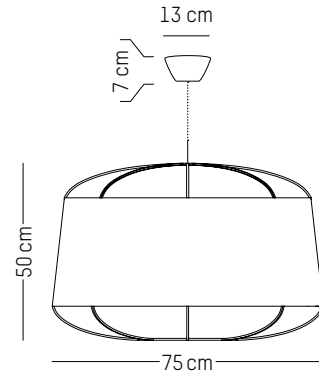

Power

110-120 V 60 HZ

Table lamp

-

L: 33 cm | 13 inch
W: 21 cm | 8.3 inch
H: 44,5 cm | 17.5 inch
Cable length: 200 cm | 79 inch
Weight: 1,3 kg | 2.9 lb

PACKAGING :

Type: Carton box
L: 46 cm | 18.1 inch
W: 45 cm | 17.7 inch
H: 23 cm | 9.1 inch
Weight: 2,7 kg | 6 lb

Small

Ø: 22 cm | 8.7 inch
H: 42 cm | 16.5 inch
Weight: 0,4 kg | 0.9 lb
Cable length: 250 cm | 99 inch or
on demand: 1000 cm | 394 inch

PACKAGING :

Type: Carton box
L: 27,5 cm | 10.8 inch
W: 27,5 cm | 10.8 inch
H: 48,5 cm | 19.1 inch
Weight: 1,3 kg | 2.9 lb

Medium

Ø: 47 cm | 18.5 inch
H: 60 cm | 23.6 inch
Weight: 0,8 kg | 1.8 lb
Cable length: 250 cm | 99 inch or
on demand: 1000 cm | 394 inch

PACKAGING :

Type: Carton box
L: 52,5 cm | 20.7 inch
W: 52,5 cm | 20.7 inch
H: 66,5 cm | 26.2 inch
Weight: 3,5 kg | 7.7 lb