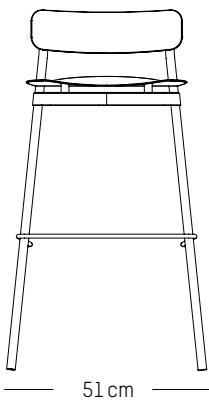

NEW

High stool

-

L: 51cm | 20 inch
D: 51 cm | 20 inch
H: 92 cm | 36 inch
H (seat): 75 cm | 29.5 inch
Weight: 4,5 kg | 9.9 lb

PACKAGING :

L: 53 cm | 20.87 inch
W: 53 cm | 20.87 inch
H: 93 cm | 36. inch
Weight: 6,5 kg | 14.3 lb

High stool

-

L: 49cm | 19.3 inch
D: 49 cm | 19.3 inch
H: 81 cm | 31.9 inch
H (seat): 65 cm | 25.6 inch
Weight: 4,1 kg | 9.1 lb

PACKAGING :

L: 53 cm | 20.9 inch
W: 53 cm | 20.9 inch
H: 83 cm | 32.7 inch
Weight : 4.1 kg | 9.1 lb