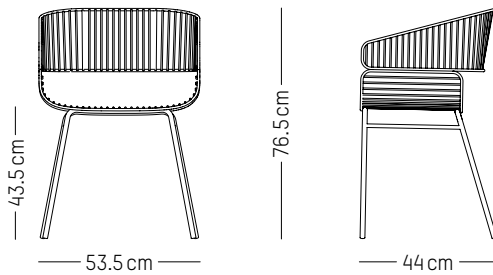

-

L: 80 cm | 31.5 inch

W: 80 cm | 31.5 inch

H: 75 cm | 29.5 inch

Weight: 25,2 kg | 55.6 lb

PACKAGING :

L: 80 cm | 31,5 inch

L: 85 cm | 33,5 inch

L: 53,5 cm | 21 inch
D: 44 cm | 17.3 inch
H: 76,5 cm | 30.1 inch
H (seat): 43,5 cm | 17.1 inch
Weight: 8 kg | 17.6 lb

PACKAGING :

L: 80 cm | 31.5 inch
W: 60 cm | 23.6 inch
H: 52 cm | 20.5 inch
Weight: 9,8 kg | 21.6 lb