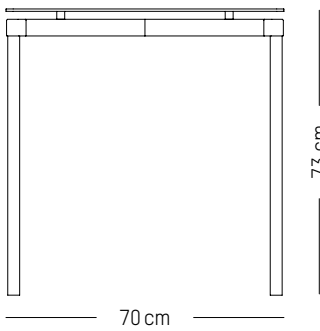

-

L: 51cm | 20 inch
D: 51 cm | 20 inch
H: 92 cm | 36 inch
H (seat): 75 cm | 29.5 inch
Weight: 4,5 kg | 9.9 lb

PACKAGING :

L: 53 cm | 20.87 inch
W: 53 cm | 20.87 inch
H: 93 cm | 36. inch
Weight: 6,5 kg | 14.3 lb

High stool

-

L: 49cm | 19.3 inch
D: 49 cm | 19.3 inch
H: 81 cm | 31.9 inch
H (seat): 65 cm | 25.6 inch
Weight: 4,1 kg | 9.1 lb

PACKAGING :

L: 53 cm | 20.9 inch
W: 53 cm | 20.9 inch
H: 83 cm | 32.7 inch
Weight : 4.1 kg | 9.1 lb

Square table

-

L: 70cm | 28 inch

D: 70 cm | 28 inch

H: 73 cm | 29 inch

Weight: 14,5 kg | 32 lb

PACKAGING :

L: 90 cm | 35.4 inch