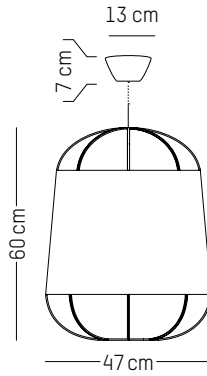

Power

110-120 V 60 HZ

Table lamp

-

L: 33 cm | 13 inch
W: 21 cm | 8.3 inch
H: 44,5 cm | 17.5 inch
Cable length: 200 cm | 79 inch
Weight: 1,3 kg | 2.9 lb

PACKAGING :

Type: Carton box
L: 46 cm | 18.1 inch
W: 45 cm | 17.7 inch
H: 23 cm | 9.1 inch
Weight: 2,7 kg | 6 lb

Floor lamp

-

L: 54 cm | 21.3 inch
W : 34 cm | 13.4 inch
H : 120 cm | 47.3 inch
Cable length : 200 cm | 79 inch
Weight: 2 kg | 4.4 lb

PACKAGING :

Type: Carton box
L: 133 cm | 54.4 inch
W: 54 cm | 21.3 inch
H: 25 cm | 9.8 inch
Weight: 6,6 kg | 14.6 lb

Small

Ø: 22 cm | 8.7 inch
H: 42 cm | 16.5 inch
Weight: 0,4 kg | 0.9 lb
Cable length: 250 cm | 99 inch or
on demand: 1000 cm | 394 inch

PACKAGING :

Type: Carton box
L: 27,5 cm | 10.8 inch
W: 27,5 cm | 10.8 inch
H: 48,5 cm | 19.1 inch
Weight: 1,3 kg | 2.9 lb

Medium

Ø: 47 cm | 18.5 inch
H: 60 cm | 23.6 inch
Weight: 0,8 kg | 1.8 lb
Cable length: 250 cm | 99 inch or
on demand: 1000 cm | 394 inch

PACKAGING :

Type: Carton box
L: 52,5 cm | 20.7 inch
W: 52,5 cm | 20.7 inch
H: 66,5 cm | 26.2 inch
Weight: 3,5 kg | 7.7 lb