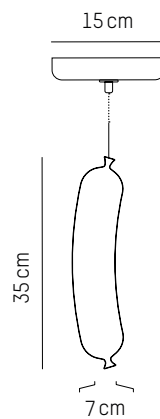

Power

110-120 V 60 HZ

Table lamp

-

L: 33 cm | 13 inch
W: 21 cm | 8.3 inch
H: 44,5 cm | 17.5 inch
Cable length: 200 cm | 79 inch
Weight: 1,3 kg | 2.9 lb

PACKAGING :

Type: Carton box
L: 46 cm | 18.1 inch
W: 45 cm | 17.7 inch
H: 23 cm | 9.1 inch
Weight: 2,7 kg | 6 lb

220-240 V 50-60 HZ

Diot

-

Ø: 4,2 cm | 1.7 inch
H: 15 cm | 5.1 inch
Cable: 175 cm | 69 in
Weight: 0,5 kg | 1.1 lb

PACKAGING :

L: 49 cm | 19.3 inch
W: 20 cm | 7.9 inch
H: 18 cm | 7.1 inch
Weight: 1,1 kg | 2.4 lb

Strasbourg

-

Ø: 3,6 cm | 1.4 inch
H: 25 cm | 9.8 inch
Cable: 175 cm | 69 in
Weight: 0,6 kg | 1.3 lb

PACKAGING :

L: 49 cm | 19.3 inch
W: 20 cm | 7.9 inch
H: 18 cm | 7.1 inch
Weight: 1,1 kg | 2.4 lb

Morteau

-

PACKAGING :

L: 49 cm | 19.3 inch
W: 20 cm | 7.9 inch
H: 18 cm | 7.1 inch
Weight: 1,1 kg | 2.4 lb

Toulouse

-

Ø: 4,2 cm | 1.7 inch
H: 30 cm | 11.8 inch
Cable: 175 cm | 69 in
Weight: 0,6 kg | 1.3 lb

PACKAGING :