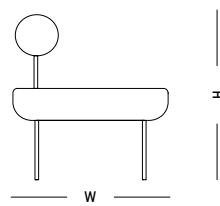

TECHNICAL SPECIFICATIONS

Medium Armchair

L: 68 cm | 26.8 inch
 W: 68 cm | 26.8 inch
 H: 72.5 cm | 28.5 inch
 H1: 40 cm | 15.8 inch
 Weight : 17 kg | 37.5 lb

PACKAGING :

Type: Wood box
 L: 53cm | 20.9 inch
 W: 71cm | 27.9 inch
 H: 43 cm | 16.9 inch
 Weight: 24 kg | 12.6 lb