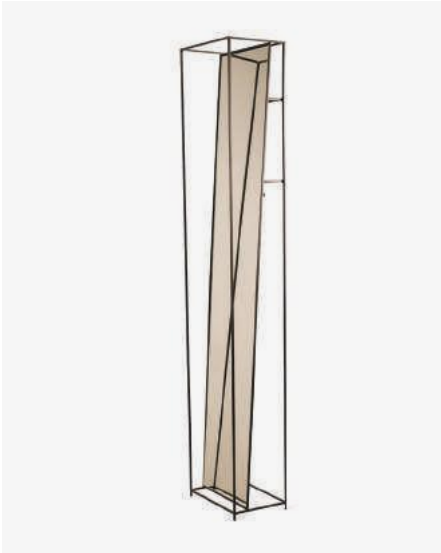

**Mirror Oval Shelf**

300-300-124 Sold per 2 pieces  
Materials: brass plated metal frame with glass mirror  
Dimensions: L77 x W46 x H8 cm  
Design: pols potten studio

**Mirror Selfie  
Black**

300-300-134 Sold per 1 piece  
Materials: black powder coated frame  
with glass mirror  
Dimensions: L35 x W24 x H180 cm  
Design: pols potten studio