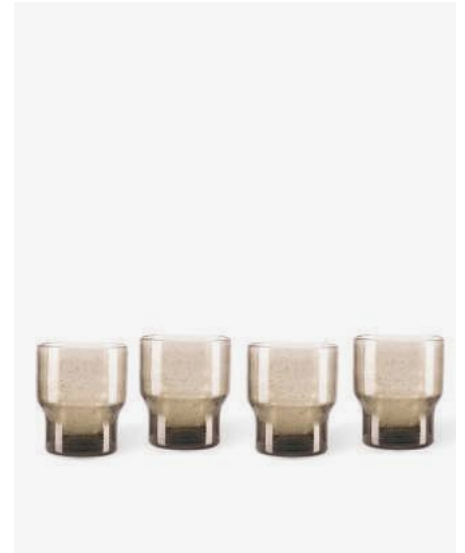

**Tumbler Bubbles
Grey, Set 4**

140-400-046 Sold per 6 sets
Materials: full coloured glass with bubble effect
Dimensions: Ø8 x H9,6 cm
Capacity: 300 ml per glass
Design: pols potten studio
Dishwasher safe
Packaging: gift box
Made by hand therefore variations in colour and thickness may occur