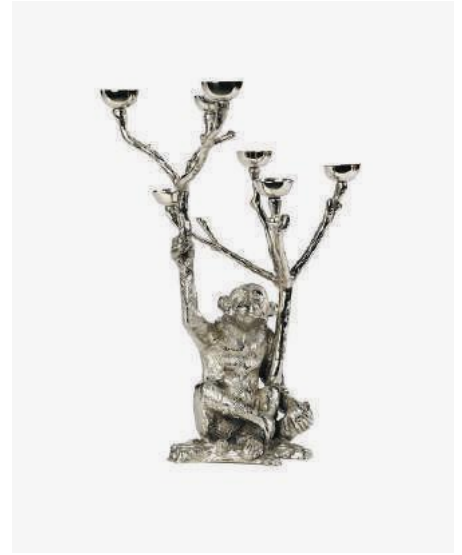

Candle Holder Bambi  
Gold

375-225-058

Sold per 2 pieces

Materials: gold plated brass  
Dimensions: Ø13 x H55 cm  
Design: pols potten studio

Horse Candle Stand

375-225-027

Sold per 2 pieces

Materials: nickel plated brass  
Dimensions: Ø12,5 x H54,5 cm  
Design: pols potten studio