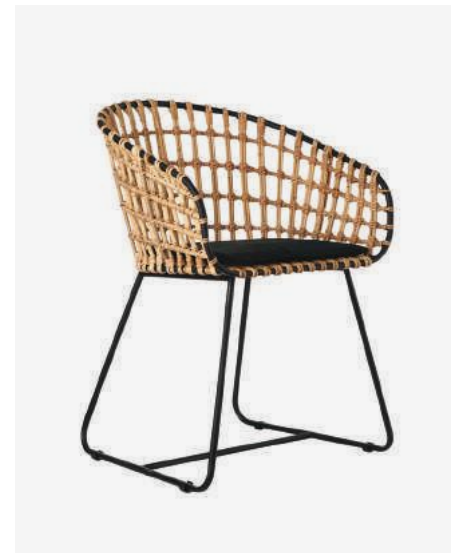

Chair Tokyo
Black/Rattan

550-020-088
Material: rattan with black powder coated frame
cushion: 100% polyester
Indoor use only
Product dimensions: W54 x D53 x H79 cm
seat H45 cm / seat depth 43 cm / armrest H68 cm