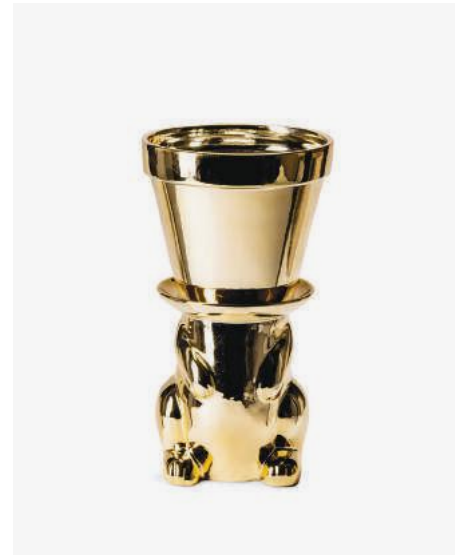

Dimensions: Ø12/16 x H25,5 cm

Design: pols potten studio

Vase Classic Diagonal Leaves  
Gold

230-205-386

Sold per 1 piece

Materials: glazed porcelain, handmade

Dimensions: Ø40 x H90 cm

Design: pols potten studio

Vase Head Upside Down

230-205-334

Sold per 6 pieces

Materials: white unglazed porcelain

Dimensions: L20 x W15 x H25 cm

Packaging: gift box

Designer: Koens & Middelkoop

Vase Pothead  
Gold