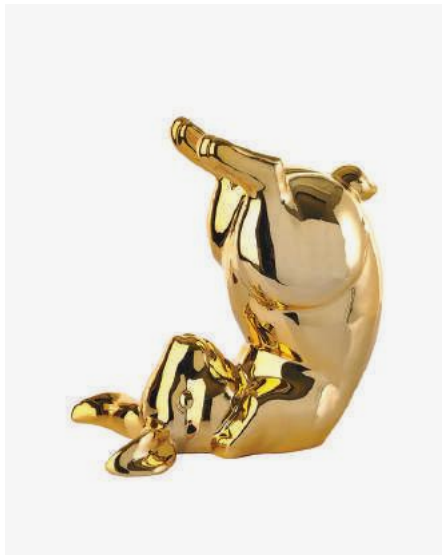

**Moneybox Bunny Bum
Gold**

230-300-163   Sold per 4 pieces
Materials: gold glazed porcelain with rubber
plug
Dimensions: L13 x W20 x H21 cm
Packaging: gift box
Design: pols potten studio