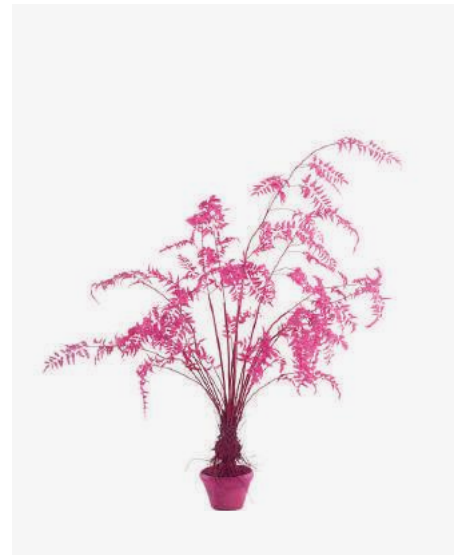

**Fern in Pot
Pink, Small**

540-300-016 Sold per 1 piece
Materials: fabric leaves,
iron inside plastic stem, clay pot
Dimensions: approx. Ø150 x H220 cm
pot Ø31/18 x H19 cm
Design: pols potten studio