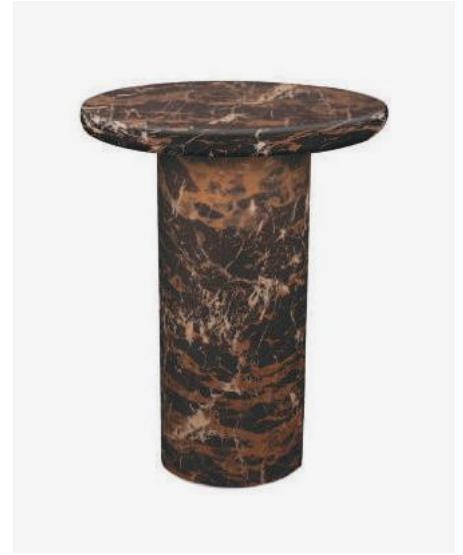

Side Table Mob
Marble Look Brown

530-010-012 Sold per 1 piece
Materials: stone base and MDF top with resin finish
Dimensions: Ø40 x H50 cm
Design: pols potten studio
Indoor use only