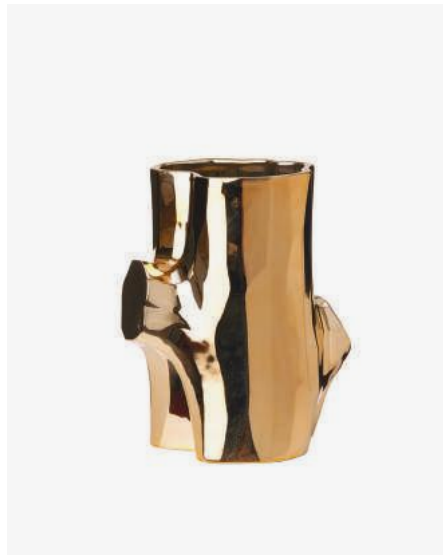

Vase Log
Gold, Small

240-205-019 Sold per 4 pieces
Materials: gold glazed porcelain
Dimensions: L18 x W15,5 x H21 cm
Design: pols potten studio