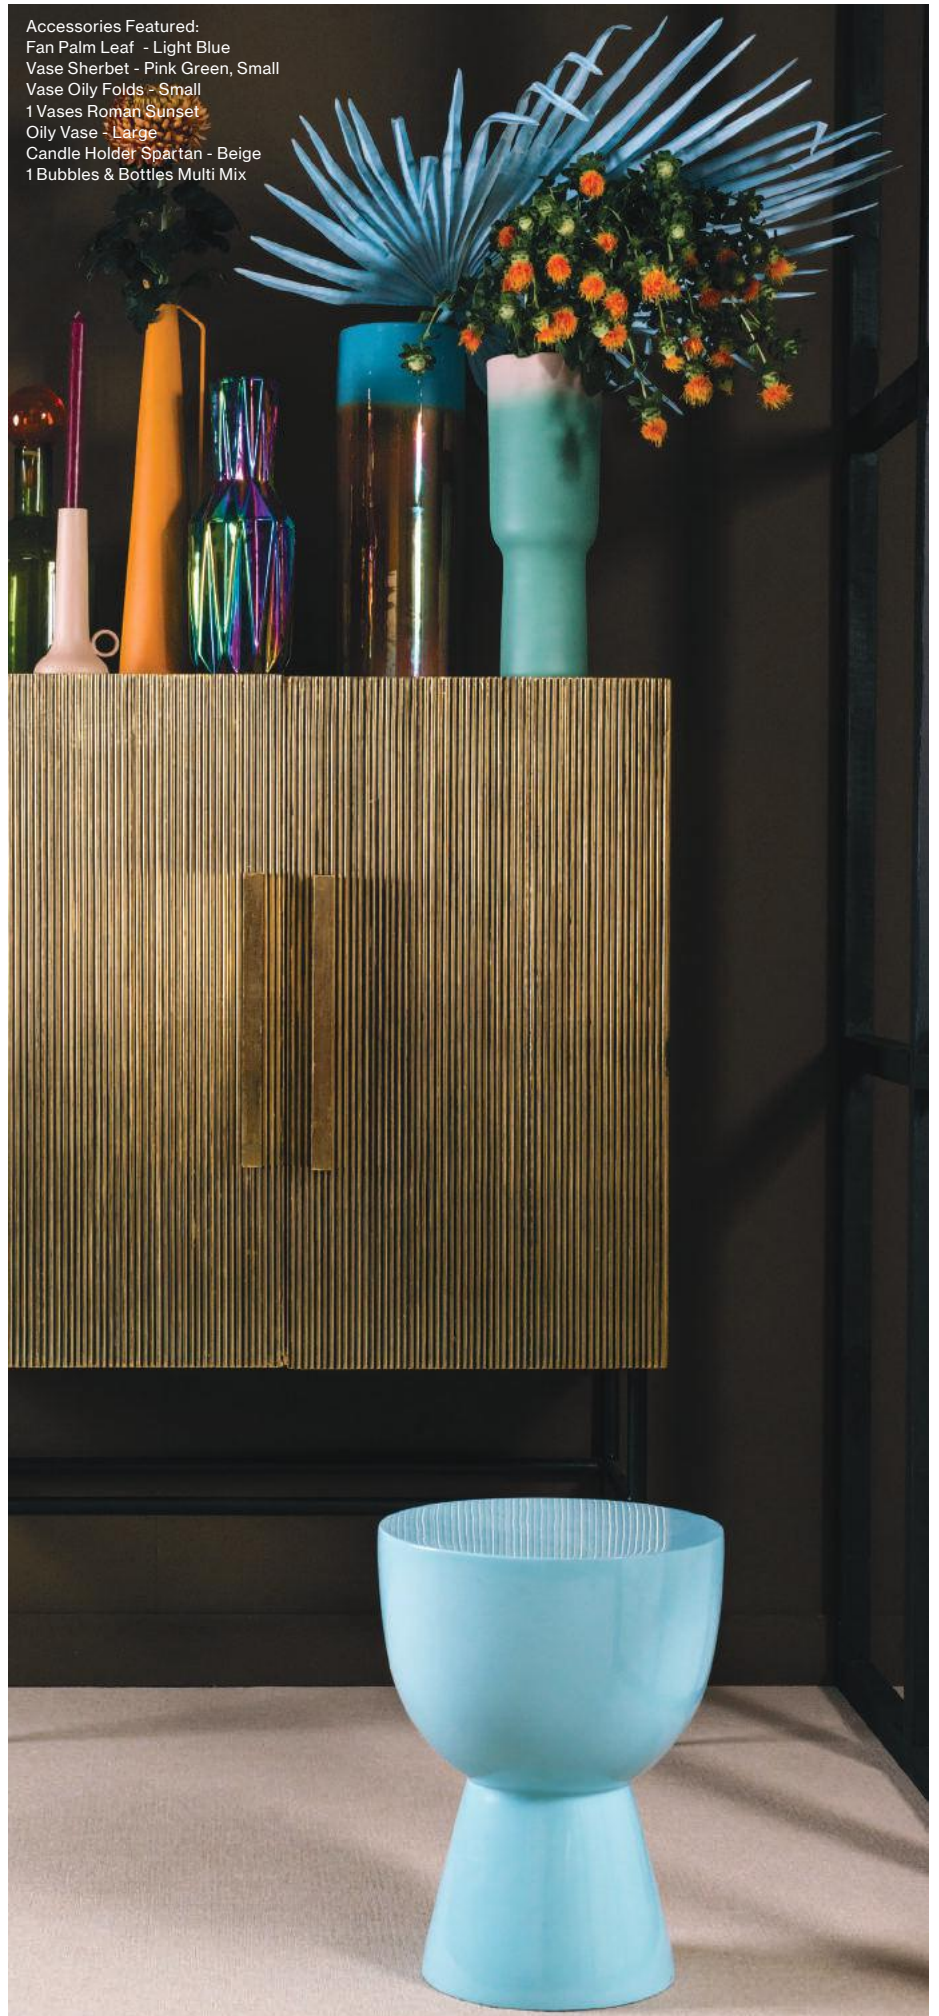

540-300-062

Sold per 2 pieces

Materials: plastic leaf, iron inside plastic stem

Dimensions leaf and stem:  
approx. W85 x H152 cm

Design: pols potten studio

Accessories Featured:  
Fan Palm Leaf - Light Blue  
Vase Sherbet - Pink Green, Small  
Vase Oily Folds - Small  
1 Vases Roman Sunset  
Oily Vase - Large  
Candle Holder Spartan - Beige  
1 Bubbles & Bottles Multi Mix