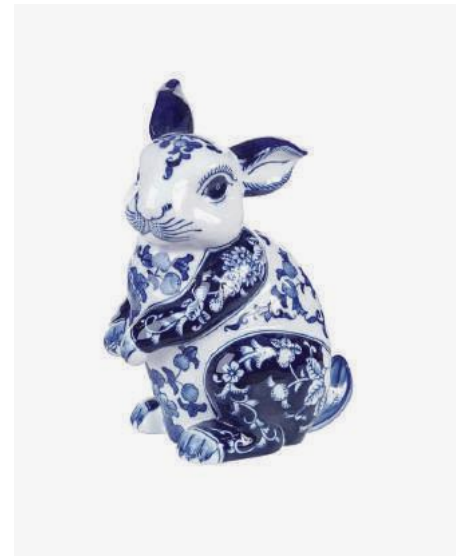

Piggy Bank Owl

230-400-304 Sold per 4 pieces  
Materials: glazed porcelain with hand painted blue decoration and rubber plug  
Dimensions: L18,5 x W15,5 x H25,5 cm  
Design: pols potten studio

Piggy Bank Rabbit