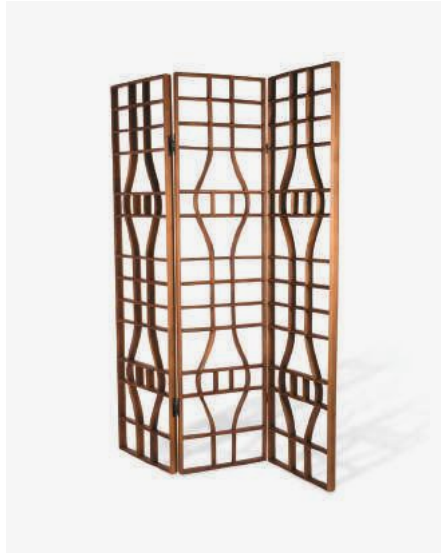

Accessories Featured:  
 Bubbles & Bottles Chic Mix - 1 Piece  
 Vase Steps - Amber, Large  
 Vase Steps - Amber, Small  
 Vase Gear - White Large

Folding Screen  
Block Nude

300-300-105 Sold per 1 piece  
Materials: clear matt epoxy painted iron with  
brass welded joints  
Dimensions: 3 folded screens L48 x W8 x H180  
cm  
Design: pols potten studio