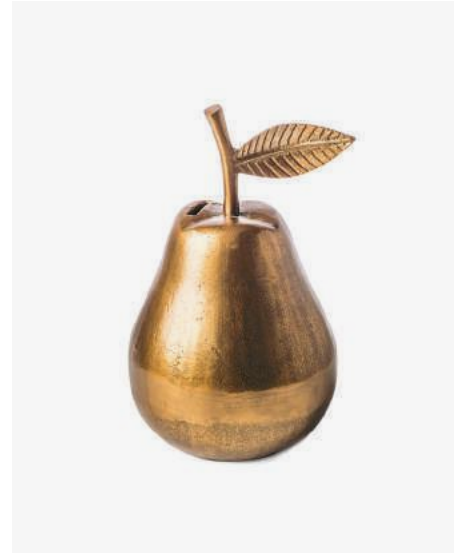

**Moneybox
Pear Gold**

300-300-136   Sold per 4 pieces
Materials: gold coloured aluminium
Dimensions: Ø16,5 x H27 cm
Design: pols potten studio