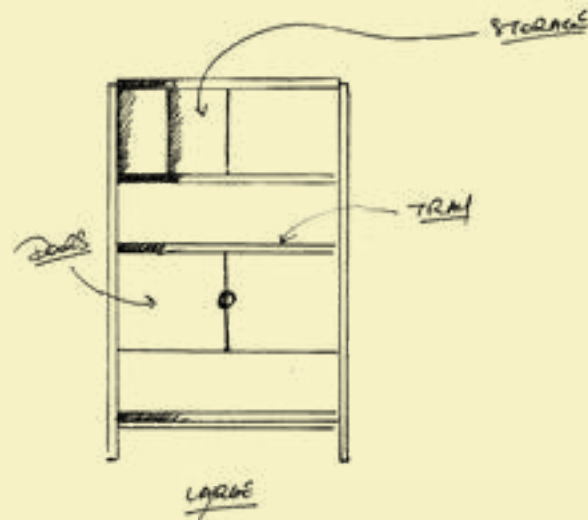

300-040-024

MOQ: 1 Piece

Toss Tall Cabinet

Colour: Black

Materials: Metal

Dimensions: L58,9 x W37,8 x H182,6 cm

Distance between the shelves: ± 37 cm

Cabinet packed in 4 export cartons