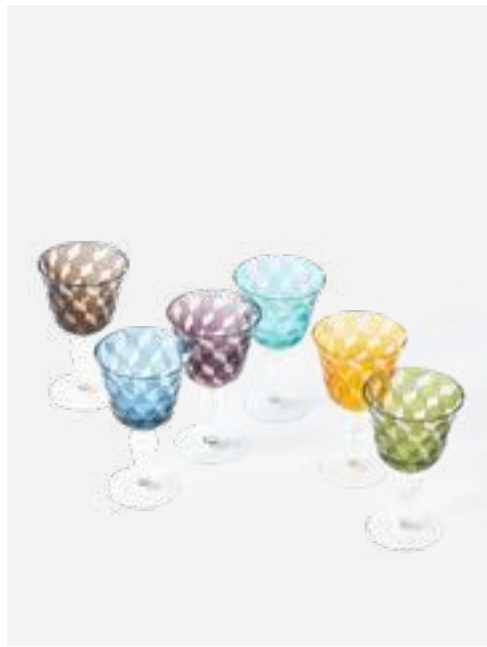

Dimensions: Ø8 x H10 cm per glass

140-230-132

MOQ: 4 Sets

Peony Wine Glasses

Colour: Multi-colour

Materials: Glass

Dimensions: Ø8,5 x H17 cm per glass

140-230-111