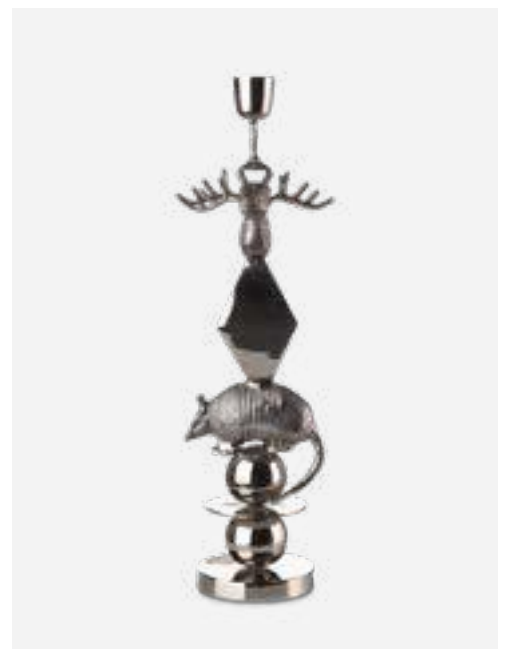

375-225-027

MOQ: 2 Pieces

Horse Candle Stand

Colour: Silver
Materials: Metal
Dimensions: Ø12,5 x H54,5 cm

375-225-028

MOQ: 2 Pieces

Deer Candle Stand

Colour: Silver
Materials: Metal
Dimensions: Ø11 x H58 cm