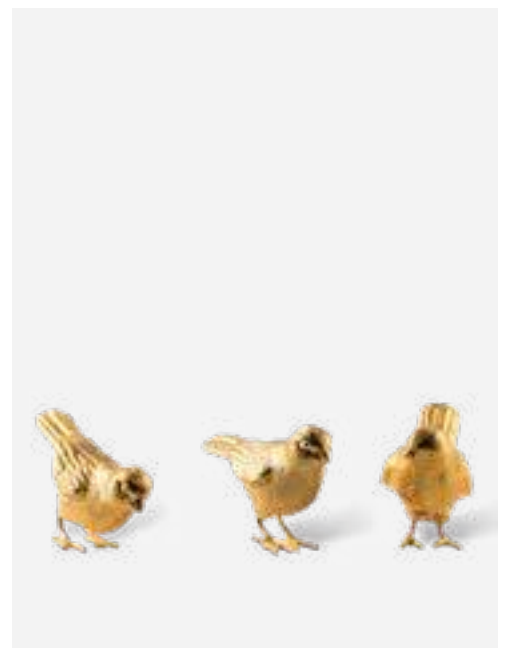

390-300-050

MOQ: 6 Sets

Sparrows Gold Plated

Colour: Gold

Materials: Metal

Dimensions: L8,5 x W4 x H5 cm