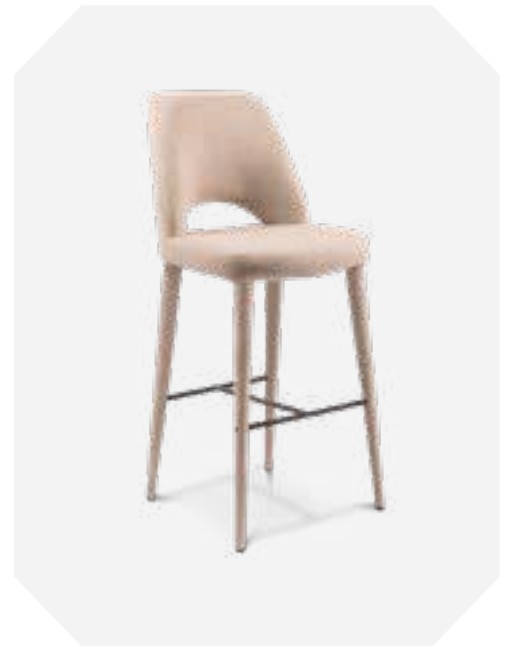

Materials: Textile

Dimensions: W43 x D52,5 x H103,5 cm

557-020-025

MOQ: 1 Piece

Holy Barstool

Colour: Olive green

Materials: Textile

Dimensions: W43 x D52,5 x H103,5 cm