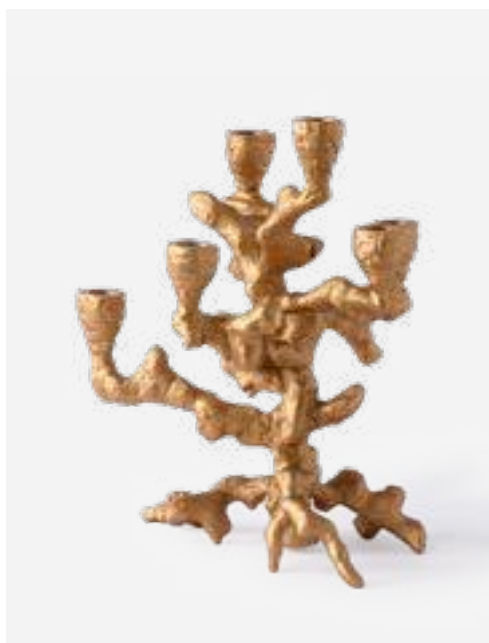

390-225-146

MOQ: 2 Pieces

Apple Tree Candle Holder - S

Colour: Gold
Materials: Metal
Dimensions: L25 x W27 x H32,5 cm