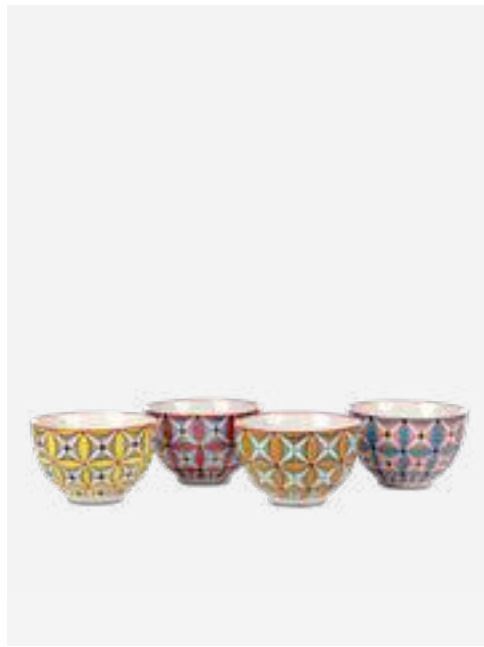

230-210-066

MOQ: 2 Pieces

Fruit Smile Plate

Colour: White
Materials: Porcelain
Dimensions: Ø40 x H11 cm

230-210-038

MOQ: 2 Pieces

Apples Plate

Colour: White
Materials: Porcelain
Dimensions: Ø40 x H8 cm