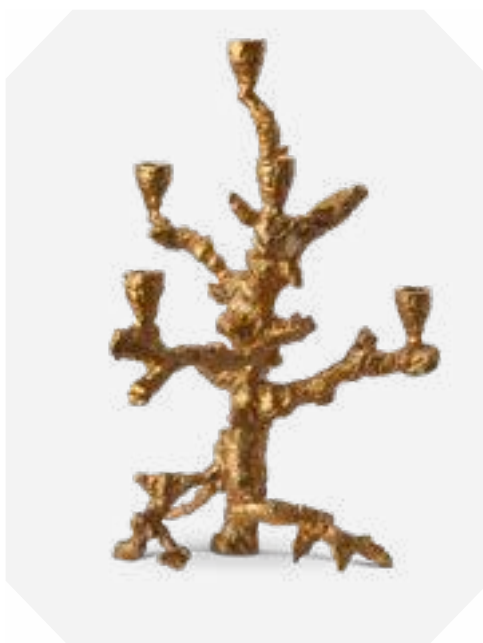

Drip Candle Holder 4-Arms

Colour: Gold
Materials: Metal
Dimensions: L27 x W28 x H32 cm
Designer: Pascal Smelik

390-225-146

MOQ: 2 Pieces

Apple Tree Candle Holder - S

Colour: Gold
Materials: Metal
Dimensions: L25 x W27 x H32,5 cm