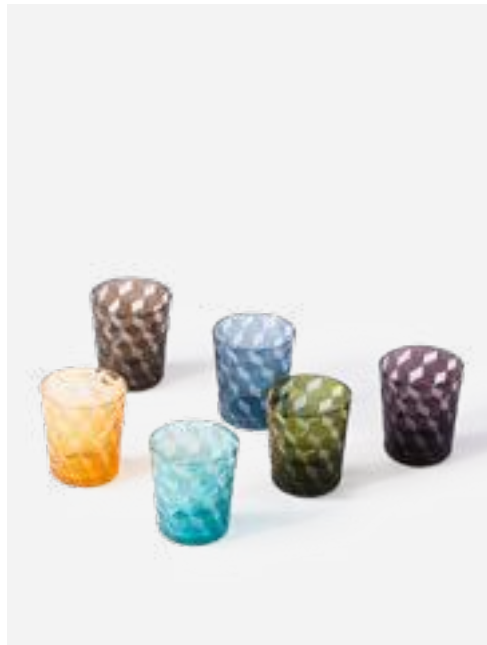

140-230-110

MOQ: 4 Sets

Blocks Tumblers

Colour: Multi-colour

Materials: Glass

Dimensions: Ø8,6 x H10 cm per tumbler