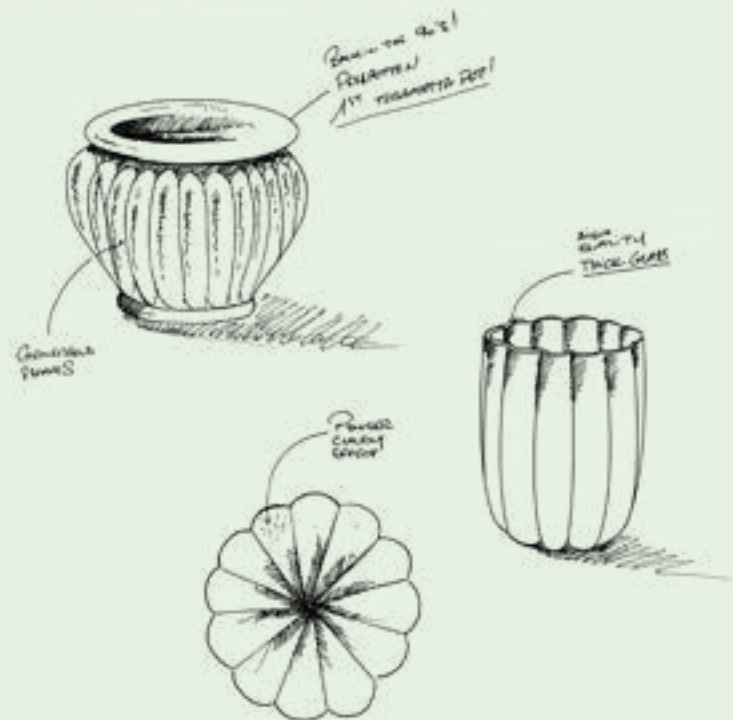

Materials: Synthetic material

Dimensions: L33 x W33 x H91,4 cm

Home décor

Melon Vases

Ah, the melon vase. Bright, fresh colours. A soft, round shape. It's a vase you'll want to stare at for hours, even without any flowers in it.

At first glance, these vases look modern. But take a closer look, and you'll see the truth: It's actually a redesign of an older terracotta pot - one of the first terracotta pieces to hit the Dutch market. Only now, we've updated it to match the current collection. If you've been following us long enough, you may have already recognized it. So if you've ever wanted to see the past and the present in one vase, here's your chance.

Discover the different sizes. The dimensions are based on the advice we got from our very best florist trade partners.

140-205-409

MOQ: 8 Pieces

Melon Hurricane

Colour: Light pink

Materials: Glass

Dimensions: Ø13,7 x H10 cm