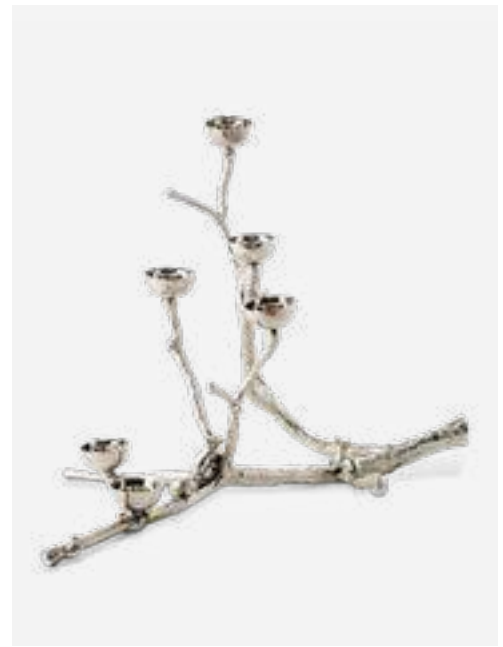

375-225-022

MOQ: 2 Pieces

Twiggy Candle Holder

Colour: Silver

Materials: Metal

Dimensions: L30 x W30 x H30 cm