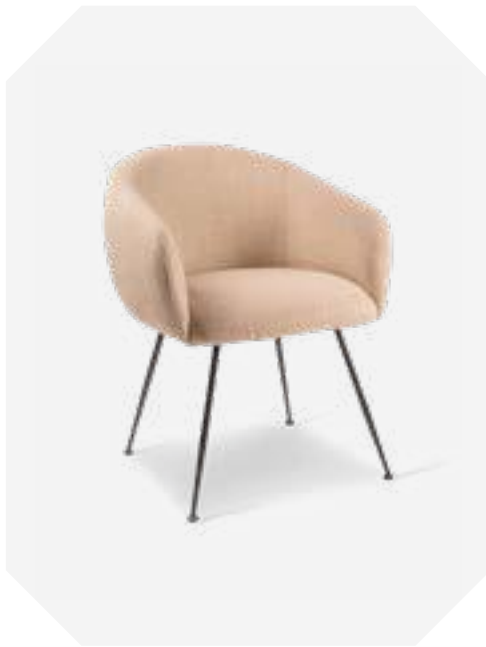

MOQ: 1 Piece

Kirk Swivel Chair

Colour: Beige
Materials: Textile
Dimensions: W76 x D68 x H82 cm

556-020-008

MOQ: 1 Piece

Spock Swivel Chair

Colour: Beige
Materials: Textile
Dimensions: W78 x D78 x H81 cm

555-020-021