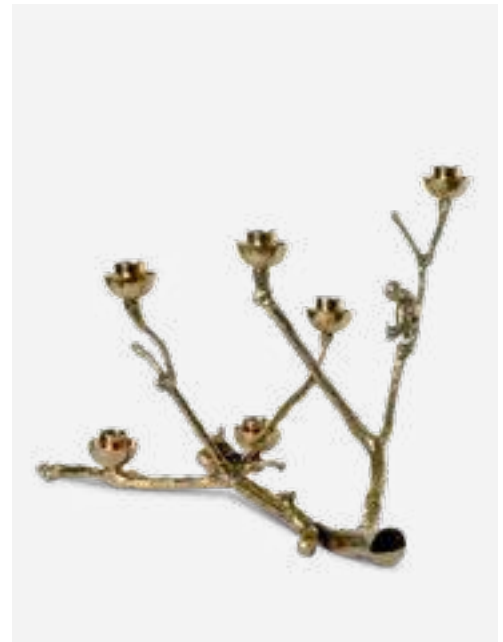

375-225-057

MOQ: 4 Pieces

Twiggy Candle Holder - S

Colour: Gold

Materials: Metal

Dimensions: Ø40 x H35 cm

375-225-055

MOQ: 2 Pieces