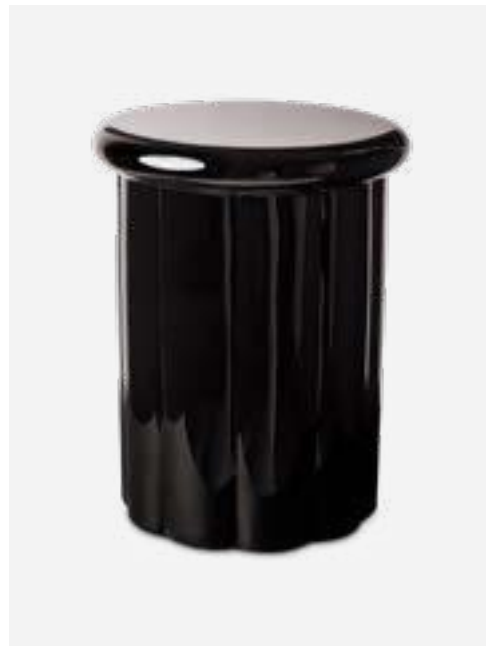

Colour: Cognac
Materials: Wood
Dimensions: Ø32 x H74 cm

510-070-091

MOQ: 1 Piece

Roman Stool

Colour: White
Materials: Synthetic material
Dimensions: Ø35,5 x H46,5 cm

510-070-092

MOQ: 1 Piece

Roman Stool