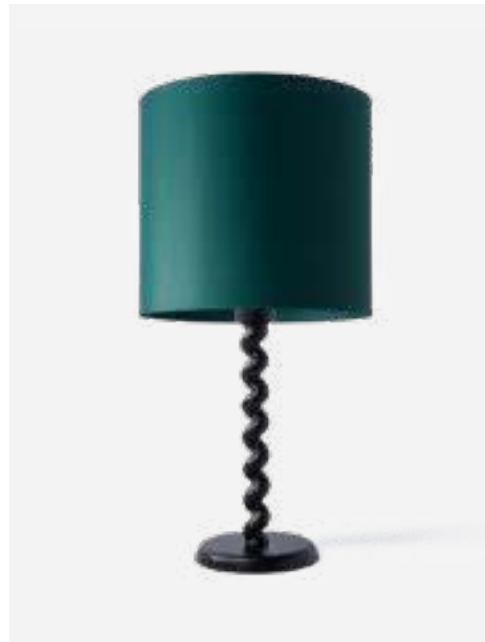

390-450-028

MOQ: 2 Pieces

Twister Lamp Base

Colour: Black
Materials: Metal
Dimensions: Ø27 x H65 cm
excl. lamp shade