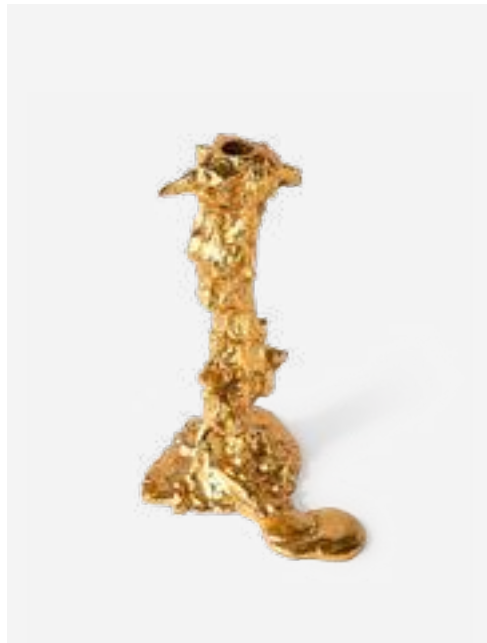

390-225-049

MOQ: 2 Pieces

Drip Candle Holder - XXL

Colour: Silver
Materials: Metal
Dimensions: L20 x W22 x H50 cm
Designer: Pascal Smelik

390-225-133

MOQ: 6 Pieces

Drip Candle Holder - S

Colour: Gold
Materials: Metal
Dimensions: L14 x W8 x H14 cm
Designer: Pascal Smelik