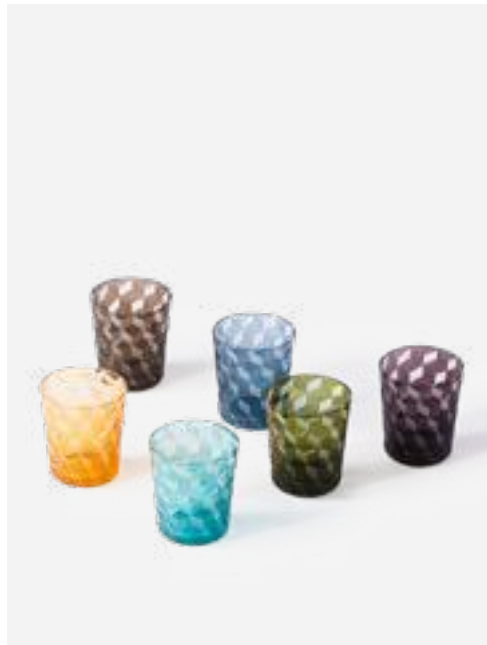

MOQ: 4 Sets

Peony Wine Glasses

Colour: Multi-colour
Materials: Glass
Dimensions: Ø8,5 x H17 cm per glass

140-230-111

MOQ: 4 Sets

Blocks Wine Glasses

Colour: Multi-colour
Materials: Glass
Dimensions: Ø10 x H17 cm per glass

140-230-114

MOQ: 4 Sets

Cobalt Mix Wine Glasses

Colour: Multi-colour
Materials: Glass
Dimensions: Ø8,5 x H17 cm per glass

140-230-097

MOQ: 4 Sets

Peony Tumblers

Colour: Multi-colour
Materials: Glass
Dimensions: Ø9 x H10 cm per glass