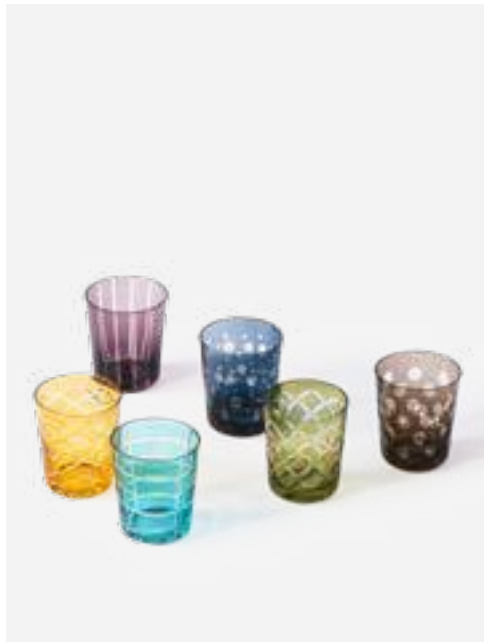

140-230-127

MOQ: 4 Sets

Cuttings Champagne Glasses

Colour: Multi-colour
Materials: Glass
Dimensions: Ø7 x H24 cm per glass

140-230-134

MOQ: 4 Sets

Library Tumblers

Colour: Multi-colour
Materials: Glass
Dimensions: Ø8 x H8,5 cm per glass