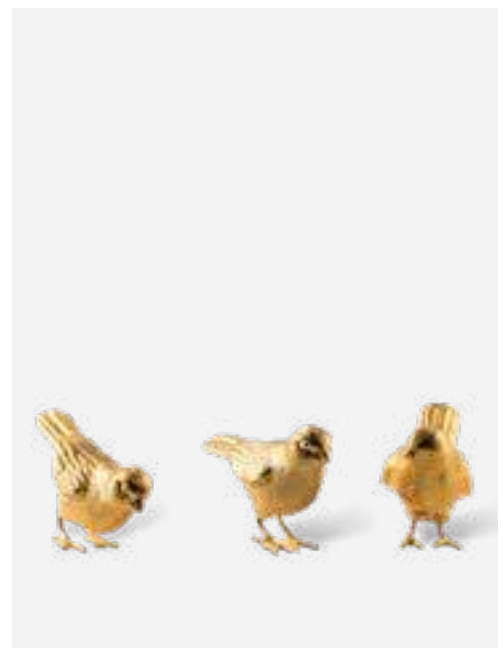

Paradise Birds

Colour: Multi-colour

Materials: Glass

Dimensions: L9 x W5 x H5 cm each bird

390-300-050

MOQ: 6 Sets

Sparrows Gold Plated

Colour: Gold