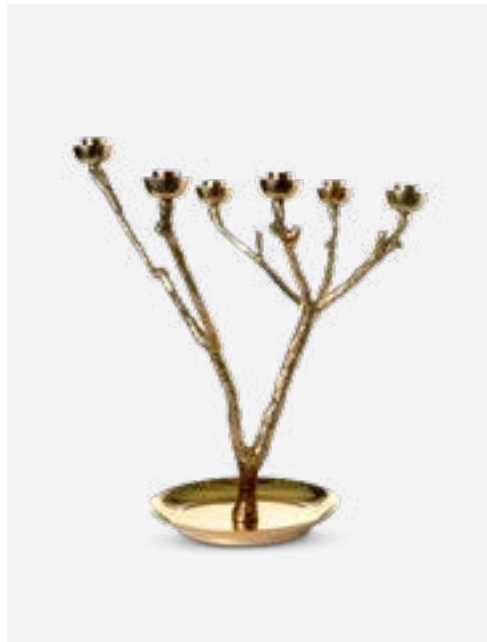

375-225-057

MOQ: 4 Pieces

Twiggy Candle Holder - S

Colour: Gold

Materials: Metal

Dimensions: Ø40 x H35 cm