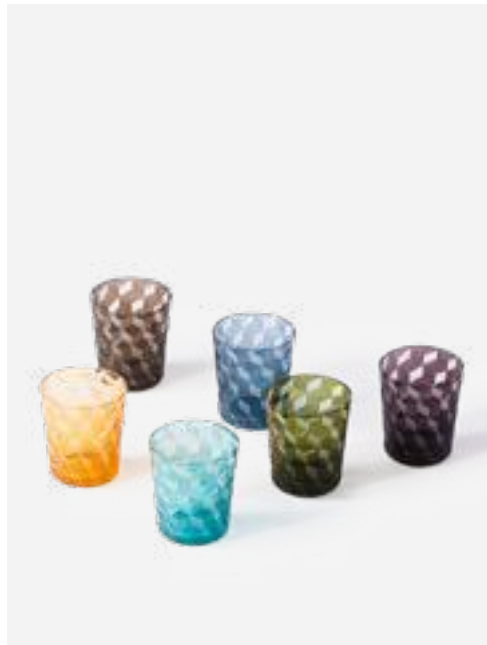

140-230-110

MOQ: 4 Sets

Blocks Tumblers

Colour: Multi-colour
Materials: Glass
Dimensions: Ø8,6 x H10 cm per tumbler