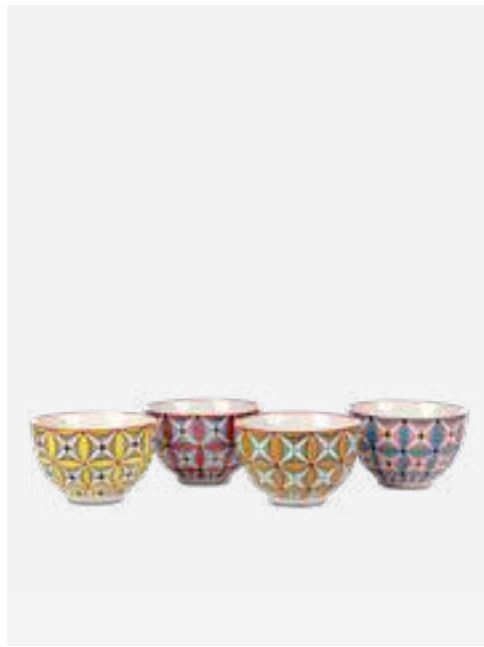

230-400-159

MOQ: 8 Sets

Hippy Snack Bowls

Colour: Multi-colour
Materials: Ceramic
Dimensions: Ø12,5 x H7,5 cm per bowl