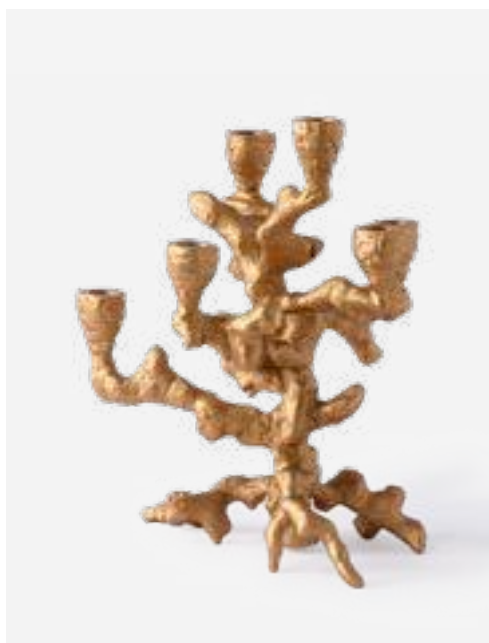

390-225-146

MOQ: 2 Pieces

Apple Tree Candle Holder - S

Colour: Gold

Materials: Metal

Dimensions: L25 x W27 x H32,5 cm