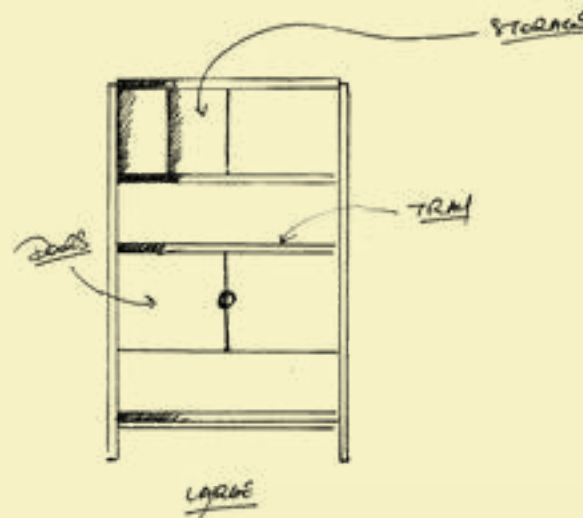

Toss Cabinet

For some people, a classic uniform cabinet is enough. But for those with a curious, playful mind, who prefer to shake things up, there's the Toss Cabinet. After all: why be stuck to one way when you can have it multiple ways?

Made with modular horizontal elements, it can shapeshift into whichever lay-out you want. Rearrange. Replace. Repair. With the Toss Cabinet, it's easy.

The Toss Cabinet also takes sustainability to a whole new level. It's consciously designed with adaptability in mind. And before it arrives at your doorstep, it's transported knockdown style, ready for home assembly. The materials and finishing on this design have been carefully selected for durability, too. Almost as carefully as we selected this supplier for their modern production line.

300-040-024

MOQ: 1 Piece

Toss Tall Cabinet

Colour: Black
Materials: Metal
Dimensions: L58,9 x W37,8 x H182,6 cm
Distance between the shelves: ± 37 cm
Cabinet packed in 4 export cartons

300-040-020

MOQ: 1 Piece

Toss Wide Cabinet

Colour: Olive green
Materials: Metal
Dimensions: L112 x W37,8 x H182,6 cm
Distance between the shelves: ± 37 cm
Cabinet packed in 4 export cartons