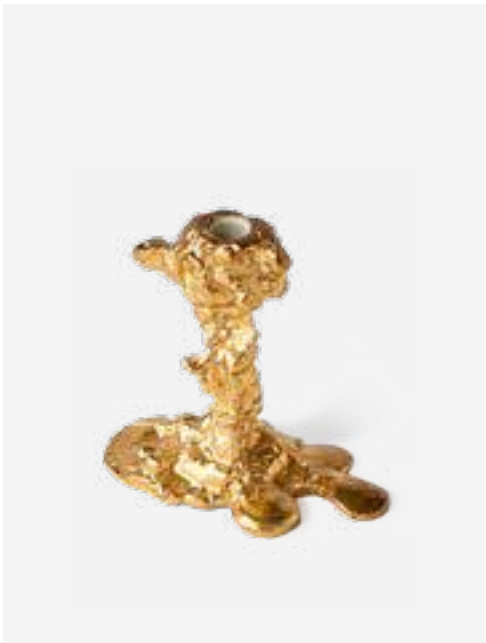

Colour: Silver
Materials: Metal
Dimensions: L11 x W18 x H25 cm
Designer: Pascal Smelik

390-225-049

MOQ: 2 Pieces

Drip Candle Holder - XXL

Colour: Silver
Materials: Metal
Dimensions: L20 x W22 x H50 cm
Designer: Pascal Smelik