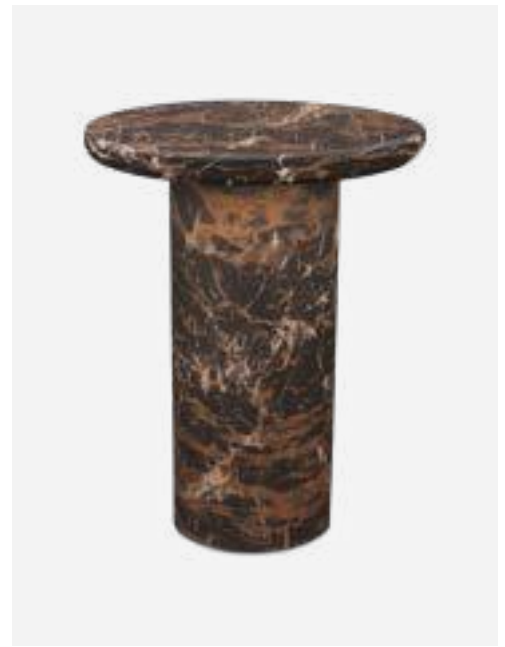

530-010-010

MOQ: 1 Piece

Mob Side Table

Colour: Beige
Materials: Synthetic material
Dimensions: Ø40 x H50 cm

530-010-011

MOQ: 1 Piece

Mob Side Table

Colour: Dark brown
Materials: Synthetic material
Dimensions: Ø40 x H50 cm