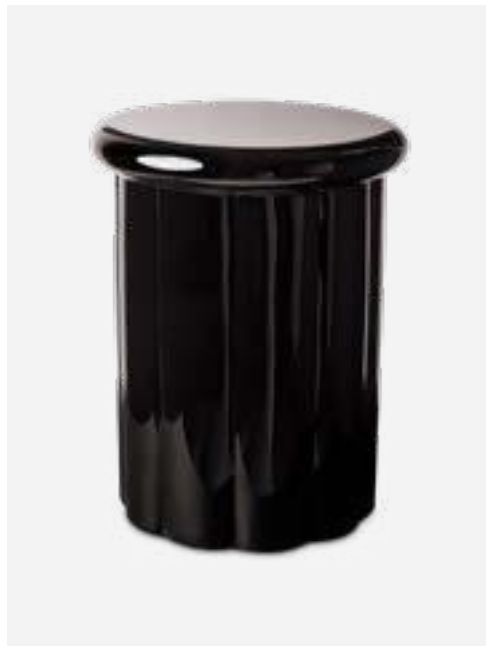

510-070-092

MOQ: 1 Piece

Roman Stool

Colour: Black
Materials: Synthetic material
Dimensions: Ø35,5 x H46,5 cm