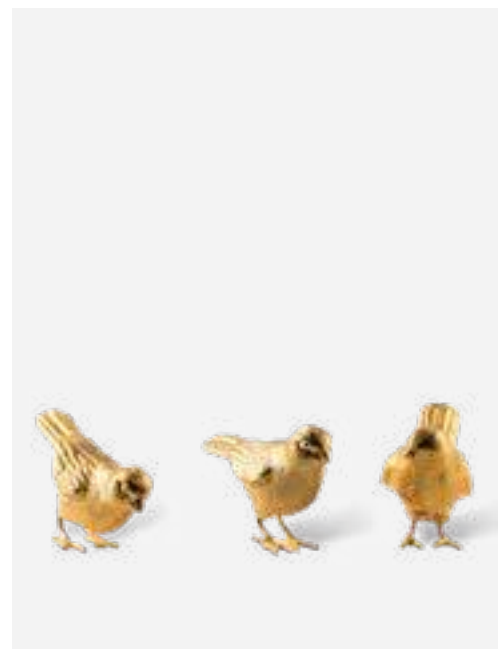

Paradise Birds

Colour: Multi-colour

Materials: Glass

Dimensions: L9 x W5 x H5 cm each bird

390-300-050

MOQ: 6 Sets

Sparrows Gold Plated

Colour: Gold