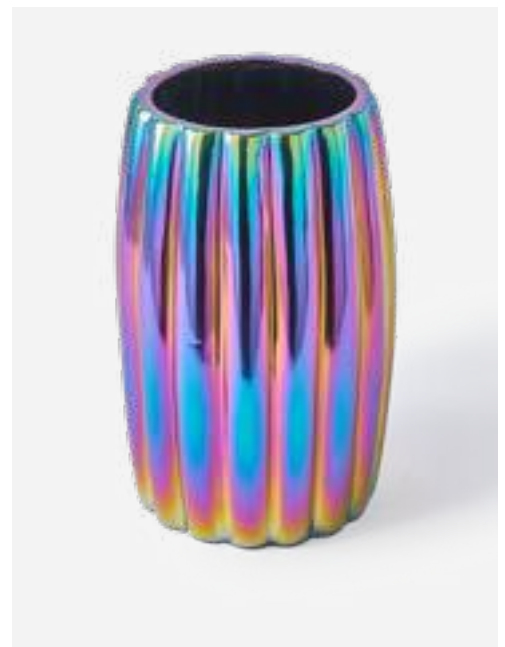

240-215-003

MOQ: 2 Pieces

Chubby Plant Pot

Colour: White
Materials: Ceramic
Dimensions: Ø34 x H44 cm

240-215-001

MOQ: 2 Pieces

Chubby Plant Pot

Colour: Multi-colour
Materials: Ceramic
Dimensions: Ø34 x H44 cm