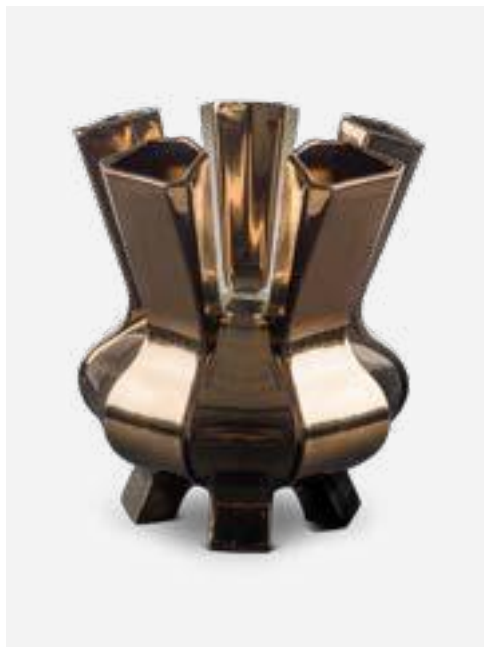

Melon Vase - L

Colour: Light pink
Materials: Glass
Dimensions: Ø20,5 x H38,1 cm

240-205-022

MOQ: 2 Pieces

Puyi Vase

Colour: Dark green
Materials: Ceramic
Dimensions: Ø28,5 x H34 cm
Designer: Roderick Vos

240-205-023