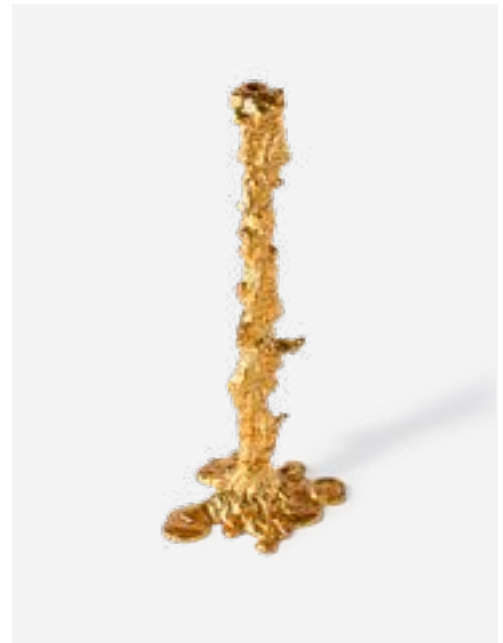

390-225-133

MOQ: 6 Pieces

Drip Candle Holder - S

Colour: Gold
Materials: Metal
Dimensions: L14 x W8 x H14 cm
Designer: Pascal Smelik

390-225-134

MOQ: 4 Pieces

Drip Candle Holder - L

Colour: Gold
Materials: Metal
Dimensions: L11 x W18 x H25 cm
Designer: Pascal Smelik