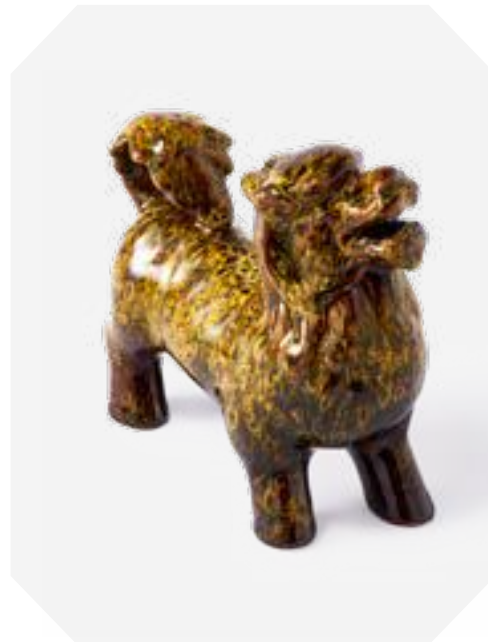

230-400-306

MOQ: 4 Pieces

Rabbit Piggy Bank

Colour: Dark blue
Materials: Porcelain
Dimensions: L18 x W14 x H24,5 cm

240-300-020

MOQ: 2 Pieces

Qilin Statue

Colour: Red
Materials: Porcelain
Dimensions: approx. L20 x W10 x H19 cm