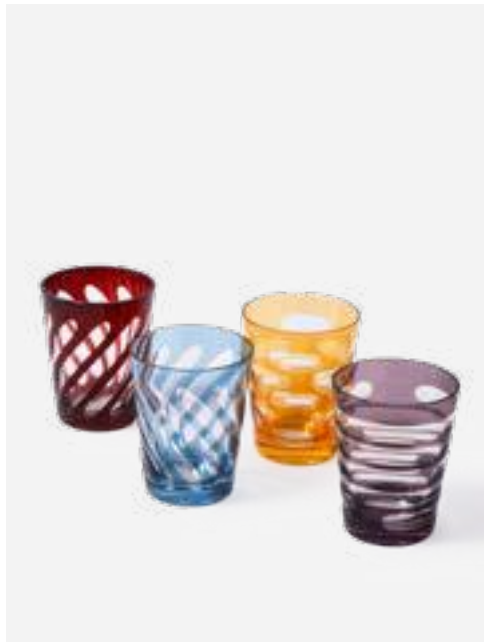

140-230-048

MOQ: 4 Sets

Tie Up Tumblers

Colour: Olive green

Materials: Glass

Dimensions: Ø8 x H8,5 cm per glass

140-230-139

MOQ: 6 Sets