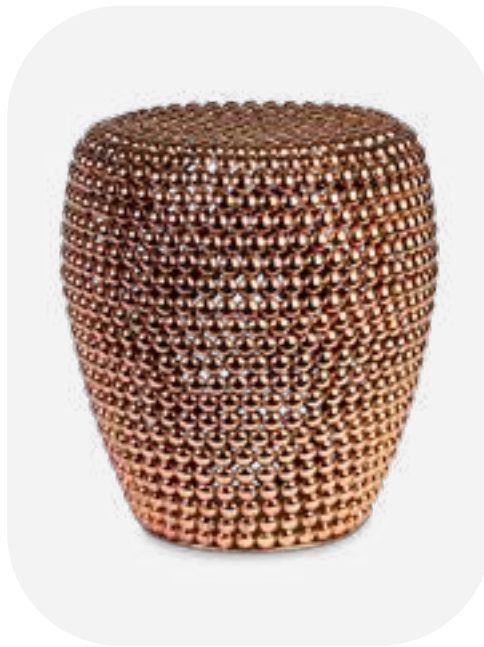

Materials: Textile

Dimensions: W130 x D103 x H70 cm

300-030-014

MOQ: 1 Piece

Dot Stool

Colour: Dark brown
Materials: Metal
Dimensions: Ø40 x H46 cm

300-030-031

MOQ: 1 Piece