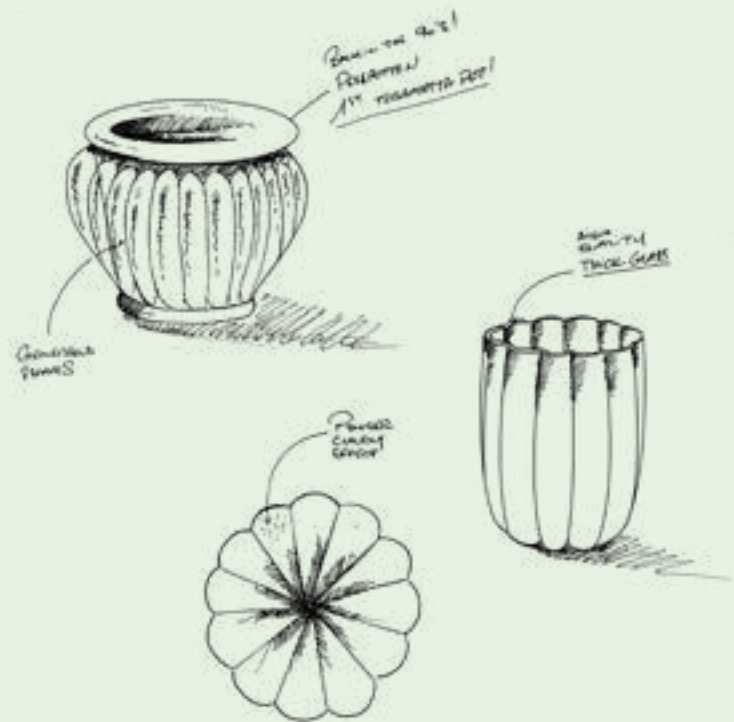

Ah, the melon vase. Bright, fresh colours. A soft, round shape. It's a vase you'll want to stare at for hours, even without any flowers in it.

At first glance, these vases look modern. But take a closer look, and you'll see the truth: It's actually a redesign of an older terracotta pot - one of the first terracotta pieces to hit the Dutch market. Only now, we've updated it to match the current collection. If you've been following us long enough, you may have already recognized it. So if you've ever wanted to see the past and the present in one vase, here's your chance.

Discover the different sizes. The dimensions are based on the advice we got from our very best florist trade partners.

140-205-409

MOQ: 8 Pieces

Melon Hurricane

Colour: Light pink
Materials: Glass
Dimensions: Ø13,7 x H10 cm