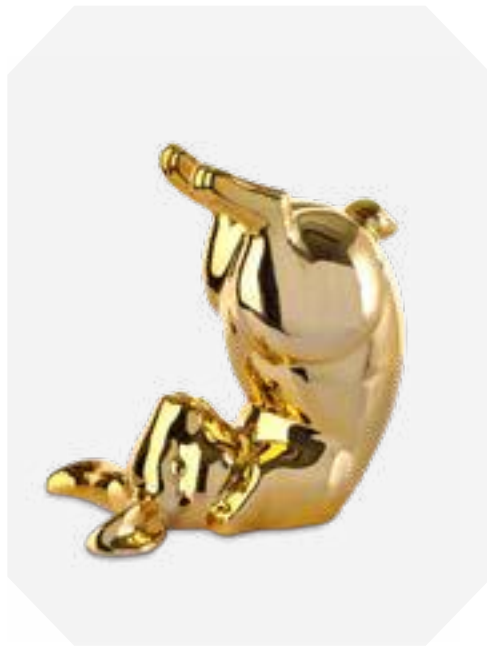

230-300-163

MOQ: 4 Pieces

Bunny Bum Moneybox

Colour: Gold
Materials: Porcelain
Dimensions: L13 x W20 x H21 cm