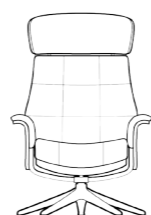

### CREATOR

Try our FLEXLUX creator and design your own chair at [flexlux.com](http://flexlux.com)

CHAIRS WITH GRAVITY GLIDE MECHANISMS

AARHUS chair LOW 2210  
AARHUS chair MEDIUM 2200

AARHUS Chair HIGH 2220

AARHUS Foot rest 2200

SKAGEN chair LOW 2310  
SKAGEN chair MEDIUM 2300

SKAGEN chair HIGH 2320

SKAGEN Foot rest 2300

Price group	Upholstered arms M3: 0,68		Veneered arms		Upholstered shell M3: 0,11		Veneered shell	
	1							
2								
3								
4								
Alpaca								
Eton								
Bastia								
Savoy								
Safari								
Nature								
Century								