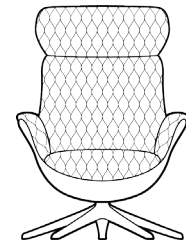

QUILT CHAIR 2520

Upholstered shell M3: 0,68 Composite shell

QUILT Foot rest 2520

Upholstered shell M3: 0,11 Composite shell