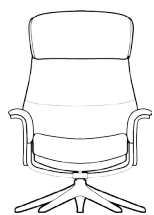

Additional price for battery solution
MARINA 3110

Additional price for battery solution
COMFY 3320

Additional price for battery solution
BREEZE 3420

Height: 2,5 cm.

CHAIRS WITH GRAVITY GLIDE MECHANISMS

AARHUS chair LOW 2210
AARHUS chair MEDIUM 2200

AARHUS Chair HIGH 2220

AARHUS Foot rest 2200

SKAGEN chair LOW 2310
SKAGEN chair MEDIUM 2300

SKAGEN chair HIGH 2320

SKAGEN Foot rest 2300

Price group	Upholstered arms M3: 0,68		Veneered arms		Upholstered shell M3: 0,11		Veneered shell	
	1							
2								
3								
4								
Alpaca								
Eton								
Bastia								
Savoy								
Safari								
Nature								
Century								