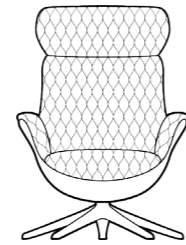

SOFT CHAIR 2530

Upholstered shell M3: 0,68 Composite shell

ELEGANT CHAIR 2500

Upholstered shell M3: 0,68 Composite shell

SOFT Foot rest 2530
ELEGANT Foot rest 2500

Upholstered shell M3: 0,11 Composite shell

Price group
1
2
3
4
Alpaca
Eton
Bastia
Savoy
Safari
Nature
Century

CHESTER CHAIR 2510

Upholstered shell M3: 0,68 Composite shell

CHESTER Foot rest 2510

Upholstered shell M3: 0,11 Composite shell

QUILT CHAIR 2520

Upholstered shell M3: 0,68 Composite shell

QUILT Foot rest 2520

Upholstered shell M3: 0,11 Composite shell

MORE CHAIR 2100

Upholstered shell M3: 0,72 Composite shell

MORE Foot rest 2100

Upholstered shell M3: 0,11 Composite shell

Price group
1
2
3
4
Alpaca
Eton
Bastia
Savoy
Safari
Nature
Century

CHAIRS & FOOTREST

To design and order a FLEXLUX chair or footrest, you need an item number.
An Item number is composed using the tables below and in the following order:
Model + Shell + Cover + Legs.