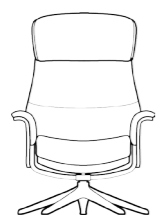

Additional price for battery solution
MARINA 3110

Additional price for battery solution
COMFY 3320

Additional price for battery solution
BREEZE 3420

Height: 2,5 cm.

CHAIRS WITH GRAVITY GLIDE MECHANISMS

AARHUS chair LOW 2210
AARHUS chair MEDIUM 2200

AARHUS Chair HIGH 2220

AARHUS Foot rest 2200

SKAGEN chair LOW 2310
SKAGEN chair MEDIUM 2300

SKAGEN chair HIGH 2320

SKAGEN Foot rest 2300

Price group	Upholstered arms		M3: 0,68		Veneered arms	
	1					
2						
3						
4						
Alpaca						
Eton						
Bastia						
Savoy						
Safari						
Nature						
Century						