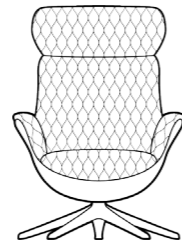

ELEGANT CHAIR 2500

Price group	Upholstered shell	M3: 0,68	Composite shell
1			
2			
3			
4			
Alpaca			
Eton			
Bastia			
Savoy			
Safari			
Nature			
Century			

SOFT Foot rest 2530  
ELEGANT Foot rest 2500

Price group	Upholstered shell	M3: 0,11	Composite shell
1			
2			
3			
4			
Alpaca			
Eton			
Bastia			
Savoy			
Safari			
Nature			
Century			

CHESTER CHAIR 2510

Price group	Upholstered shell	M3: 0,68	Composite shell
1			
2			
3			
4			
Alpaca			
Eton			
Bastia			
Savoy			
Safari			
Nature			
Century			

CHESTER Foot rest 2510

Price group	Upholstered shell	M3: 0,11	Composite shell
1			
2			
3			
4			
Alpaca			
Eton			
Bastia			
Savoy			
Safari			
Nature			
Century			

QUILT CHAIR 2520

Price group	Upholstered shell	M3: 0,68	Composite shell
1			
2			
3			
4			
Alpaca			
Eton			
Bastia			
Savoy			
Safari			
Nature			
Century			