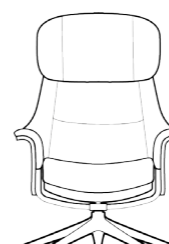

VIBORG chair HIGH 2420

Upholstered arms M3: 0.68 Veneered arms

VIBORG Foot rest 2400

1. Price group
2. 1
   - 2
   - 3
   - 4
   - Alpaca
   - Eton
   - Bastia
   - Savoy
   - Safari
   - Nature
   - Century