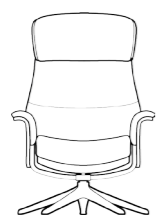

CHAIRS WITH GRAVITY GLIDE MECHANISMS

AARHUS chair LOW 2210
AARHUS chair MEDIUM 2200

Upholstered arms M3: 0.68 Veneered arms