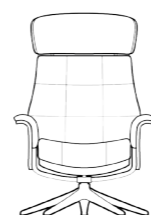

SKAGEN chair LOW 2310
SKAGEN chair MEDIUM 2300

Upholstered arms M3: 0.68 Veneered arms