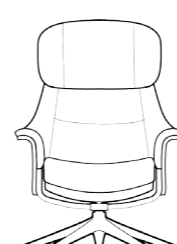

URBAN CHAIR 2640

Upholstered arms M3: 0.68 Veneered arms

URBAN Foot rest 2640

Upholstered shell M3: 0.11 Veneered shell

VIBORG chair LOW 2410  
VIBORG chair MEDIUM 2400

Upholstered arms M3: 0.68 Veneered arms