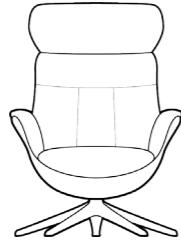

ELEGANT CHAIR 2500

Price group	Upholstered shell	M3: 0,68	Composite shell
1			
2			
3			
4			
Alpaca			
Eton			
Bastia			
Savoy			
Safari			
Nature			
Century			

SOFT Foot rest 2530
ELEGANT Foot rest 2500

Price group	Upholstered shell	M3: 0,11	Composite shell
1			
2			
3			
4			
Alpaca			
Eton			
Bastia			
Savoy			
Safari			
Nature			
Century