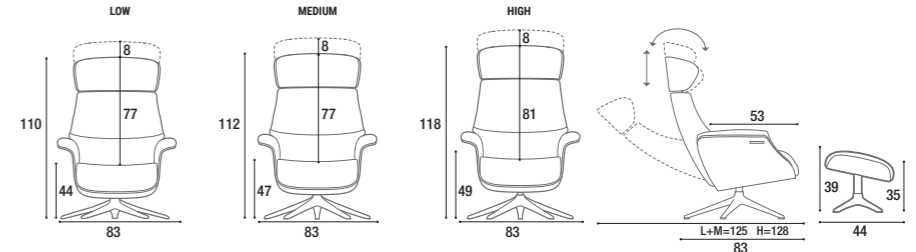

2. Shell

Wooden Shells	Chair and Chaiselong	Footrest
Wood Upholstered	3100	3150
Wood Black	3200	3250
Wood White Oak	3400	3450
Wood Oiled Oak	3500	3550
Wood Walnut	3600	3650
Composit Shell	Chair	Footrest
Upholstered	1100	1150
Cosmic Black	1900	1950

3. Surface

Choose a fabric/leather from the wagon in the store or from the FLEXLUX creator at www.flexlux.com.
You need the 4 digit number for the order.
(For example Savoy leather "Platin Black" is 0960.)

4.1. Legs for chairs + footrest

Navis/Marina 4 star legs	Aluminium Polished	110
	Black *	111
Breeze/Comfy 5 star legs	Aluminium Polished	131
	Black *	132
Aluminium Polished 5 star legs	Alu legs	101
Aluminium Black 5 star legs *		103
Wood Decor leg Walnut 5 star legs *	Wood Decor legs	141
Wood Decor leg Oiled Oak 5 star legs *		142
Wood Decor leg White Oak 5 star legs *		143

*Adjustment handle always in black

4.2. Legs for Clement and Volden Chaiselong

Metal Chrome	Alu legs	101
Metal Black		103

ACCESSORIES

Leg extenders +2,5 cm	Chair	Footrest
Aluminium Polihed	932000862	932000865
Aluminium Black	932000864	932000867
*Not available for Chaiselong and 4 star legs with item number 110 and 111		

Tables	Aluminium Polished	Aluminium Black
Wood Oiled Oak	1000060101	1000060103
Wood White Oak	1000061101	1000061103
Wood Walnut	1000062101	1000062103
Wood Black	1000063101	1000063103

DIMENSIONS

All measurements are in centimeters, and may vary +1.5 cm

Volden Chair
Clement Chair