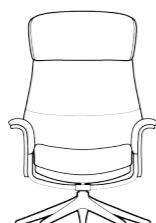

AARHUS Chair HIGH 2220

Upholstered arms M3: 0.68 Veneered arms

AARHUS Foot rest 2200