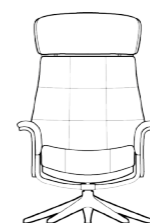

SKAGEN chair HIGH 2320

Upholstered arms M3: 0.68 Veneered arms

SKAGEN Foot rest 2300

1. Price group
2. 1
   - 2
   - 3
   - 4
   - Alpaca
   - Eton
   - Bastia
   - Savoy
   - Safari
   - Nature
   - Century