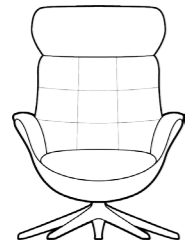

CHAIRS WITH RECYCLED COMPOSIT SHELLS AND GAS SPRING BACKS

SOFT CHAIR 2530

Price group	Upholstered shell	M3: 0,68	Composite shell
1			
2			
3			
4			
Alpaca			
Eton			
Bastia			
Savoy			
Safari			
Nature			
Century			

ELEGANT CHAIR 2500

Price group	Upholstered shell	M3: 0,68	Composite shell
1			
2			
3			
4			
Alpaca			
Eton			
Bastia			
Savoy			
Safari			
Nature			
Century			

SOFT Foot rest 2530  
ELEGANT Foot rest 2500

Price group	Upholstered shell	M3: 0,11	Composite shell
1			
2			
3			
4			
Alpaca			
Eton			
Bastia			
Savoy			
Safari			
Nature			
Century			

CHESTER CHAIR 2510

Price group	Upholstered shell	M3: 0,68	Composite shell
1			
2			
3			
4			
Alpaca			
Eton			
Bastia			
Savoy			
Safari			
Nature			
Century			