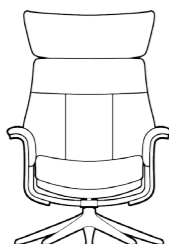

TREND CHAIR 2650

Upholstered arms M3: 0.68 Veneered arms

TREND Foot rest 2650