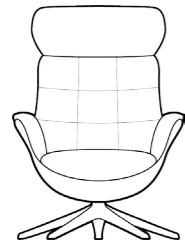

CHESTER CHAIR 2510

Upholstered shell M3: 0,68 Composite shell

CHESTER Foot rest 2510

Upholstered shell M3: 0,11 Composite shell