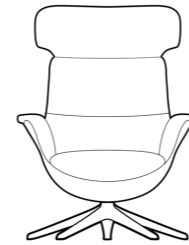

CHESTER Foot rest 2510

Upholstered shell M3: 0,11 Composite shell

QUILT CHAIR 2520

Upholstered shell M3: 0,68 Composite shell

QUILT Foot rest 2520

Upholstered shell M3: 0,11 Composite shell

MORE CHAIR 2100

Upholstered shell M3: 0,72 Composite shell