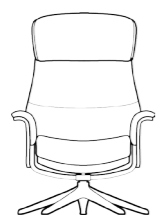

CREATOR

Try our FLEXLUX creator and design your own chair at flexlux.com

CHAIRS WITH GRAVITY GLIDE MECHANISMS

AARHUS chair LOW 2210
AARHUS chair MEDIUM 2200

AARHUS Chair HIGH 2220

AARHUS Foot rest 2200

SKAGEN chair LOW 2310
SKAGEN chair MEDIUM 2300