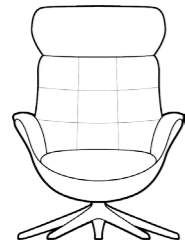

CHAIRS WITH RECYCLED COMPOSIT SHELLS AND GAS SPRING BACKS

SOFT CHAIR 2530

Price group	Upholstered shell	M3: 0,68	Composite shell
1			
2			
3			
4			
Alpaca			
Eton			
Bastia			
Savoy			
Safari			
Nature			
Century			

ELEGANT CHAIR 2500

Price group	Upholstered shell	M3: 0,68	Composite shell
1			
2			
3			
4			
Alpaca			
Eton			
Bastia			
Savoy			
Safari			
Nature			
Century			

SOFT Foot rest 2530
ELEGANT Foot rest 2500

Price group	Upholstered shell	M3: 0,11	Composite shell
1			
2			
3			
4			
Alpaca			
Eton			
Bastia			
Savoy			
Safari			
Nature			
Century			

CHESTER CHAIR 2510

Price group	Upholstered shell	M3: 0,68	Composite shell
1			
2			
3			
4			
Alpaca			
Eton			
Bastia			
Savoy			
Safari			
Nature			
Century			